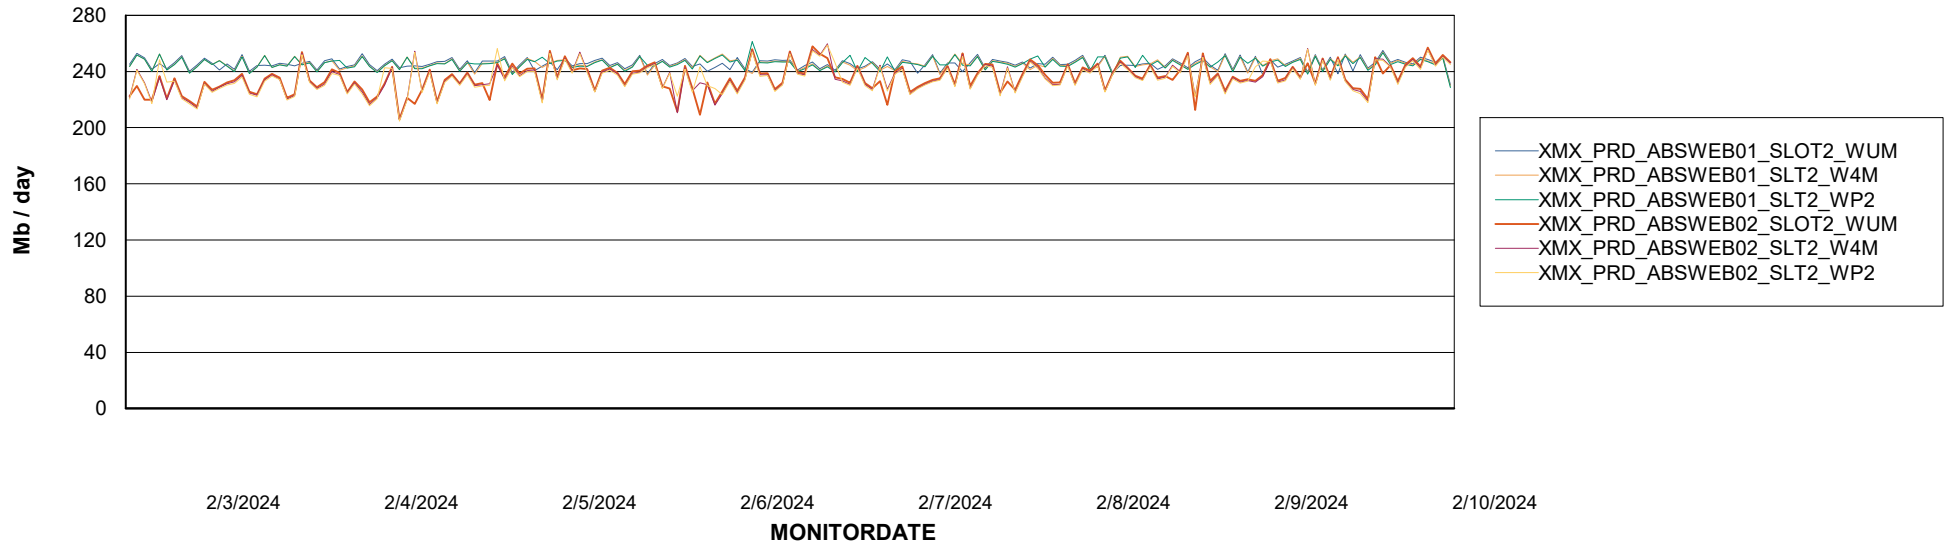

ABSSolute Web Component Services

Avg memory used per ABS Web component