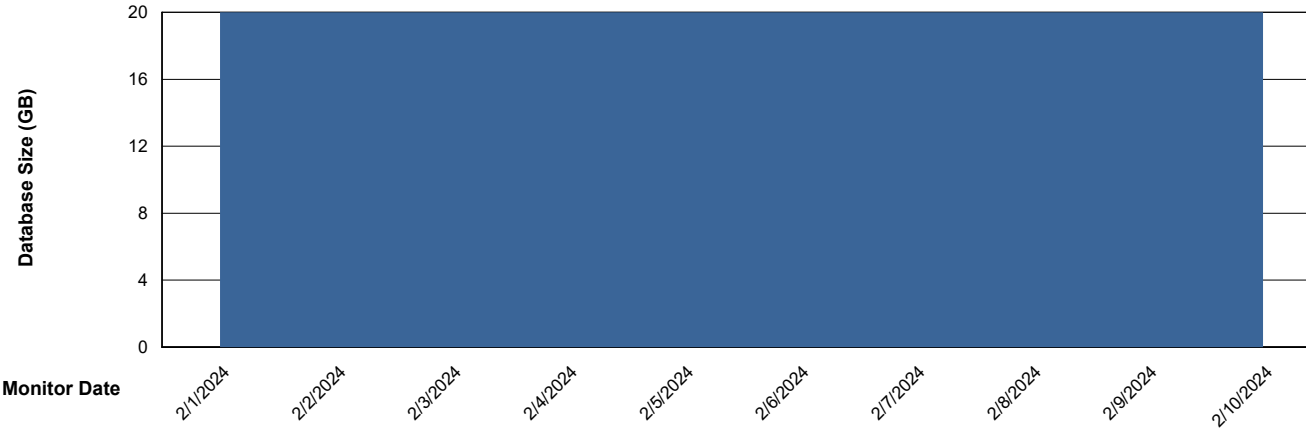

# Weekly SLA Customer Report

Customer XMX Production (24/7)  
Database ID 146

Database Performance XMX\_PROD\_ABSDB02\_SBDB\_HSBABS1

DB Processes Max 4  
DB Processes Max 1,000  
DB Processes Max 0

# Weekly SLA Customer Report

Customer XMX Production (24/7)  
 Database ID 146

DATABASE SIZE XMX\_PROD\_ABSDB01\_PRDB\_ABS1

Database growth over last month

Database Tablespace XMX\_PROD\_ABSDB01\_PRDB\_ABS1