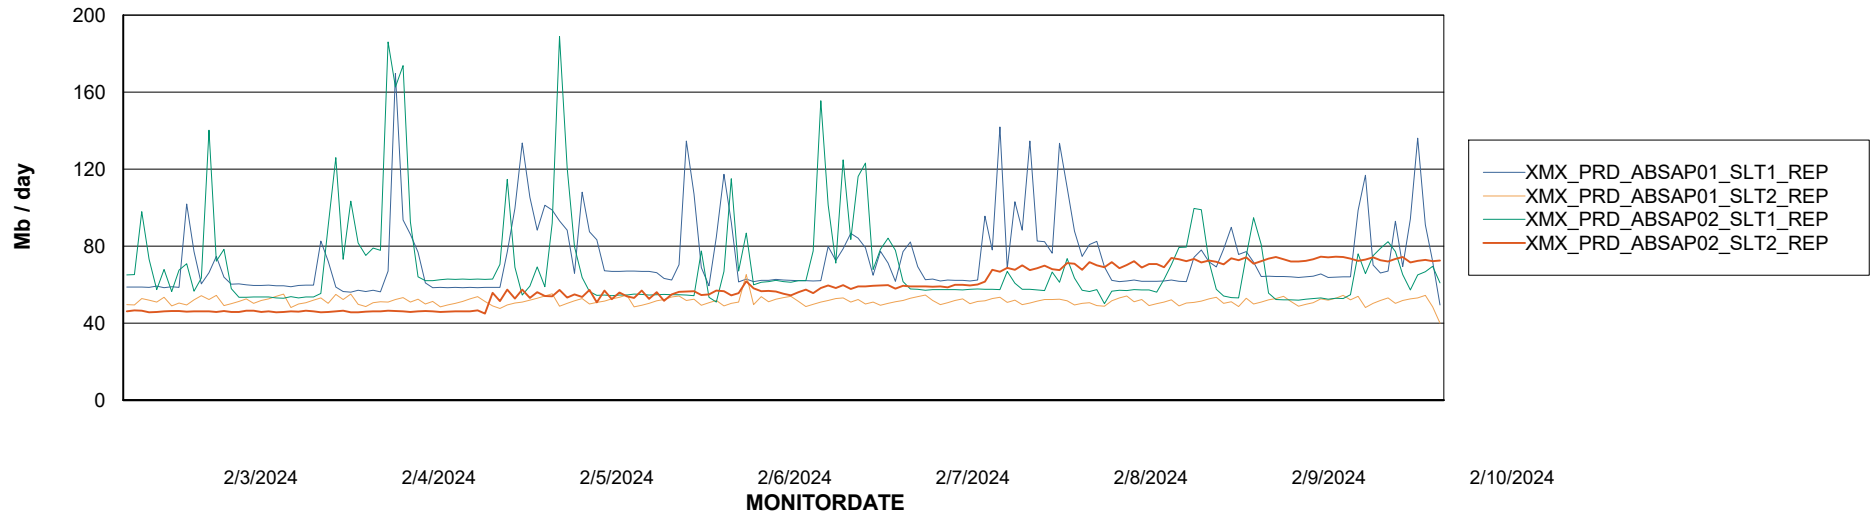

ABSSolute Application ReportServer Services

Avg memory used per ReportServer Service