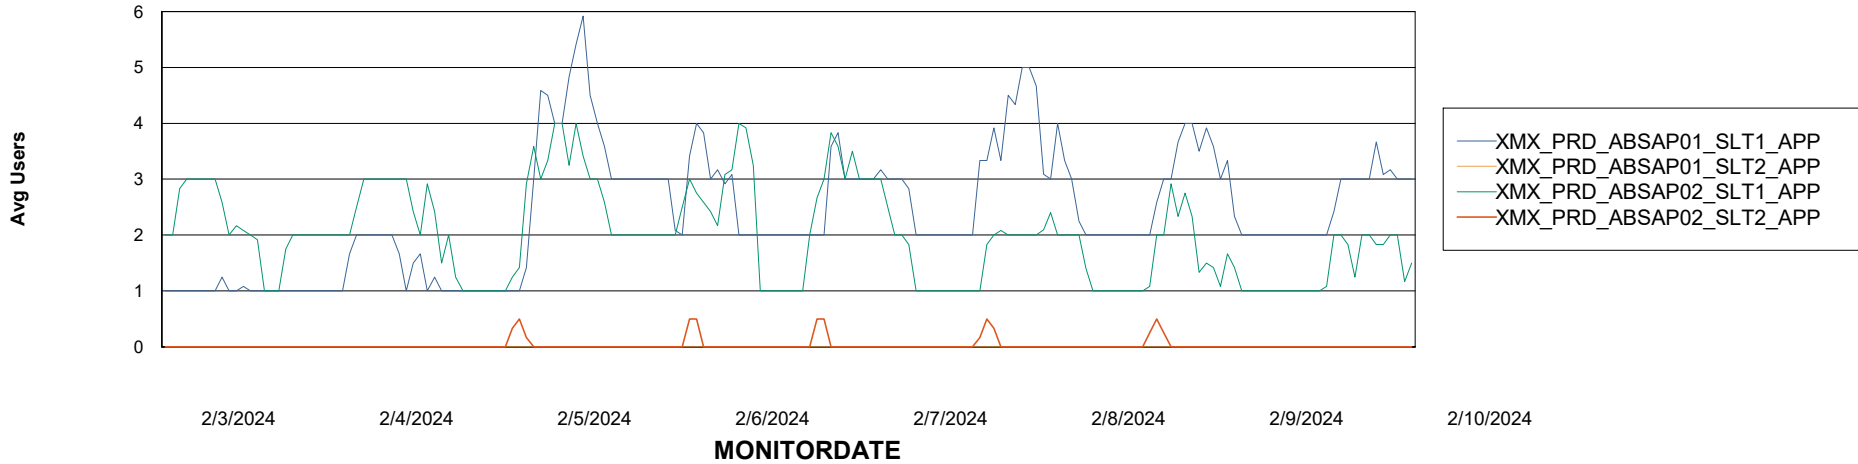

Avg users per day per ABS server