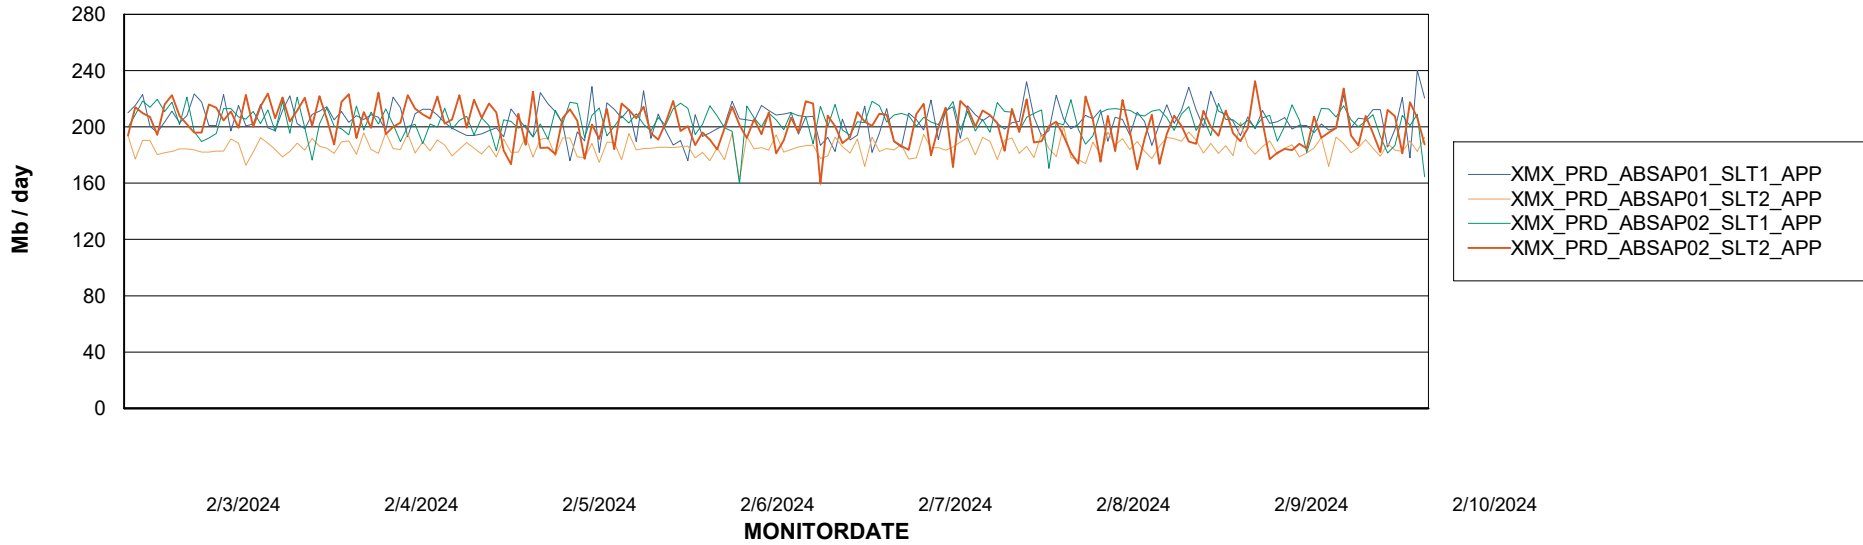

ABSSolute Application Server Services

Avg memory used per ABS Server Service