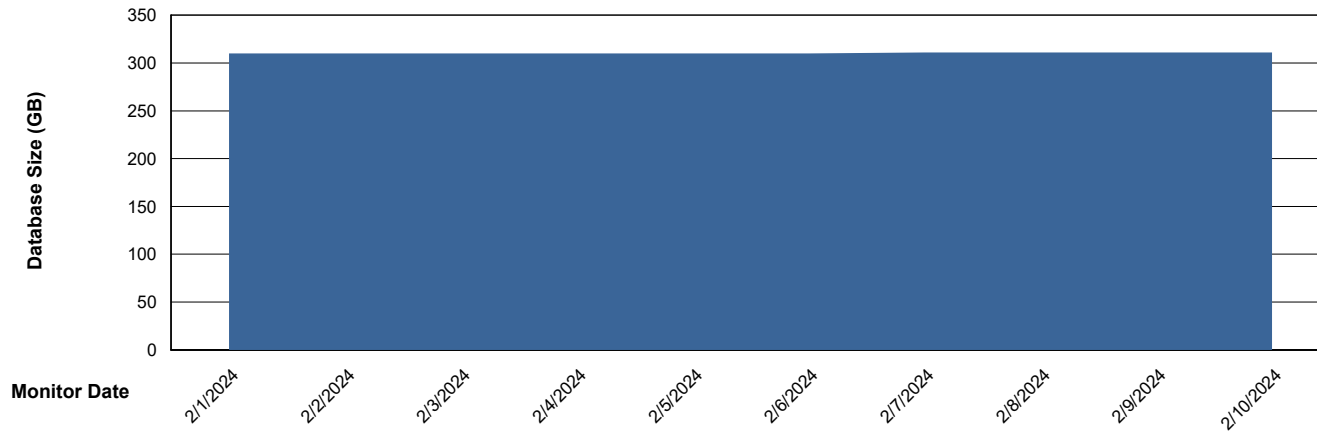

# Weekly SLA Customer Report

Customer VOS\_Production  
Database ID 143

DATABASE SIZE VOS\_PRD\_ABSBI-2018\_ABS1

### Database growth over last month

DATABASE SIZE VOS\_PRD\_ABSORA1-2022\_ABS1

### Database growth over last month