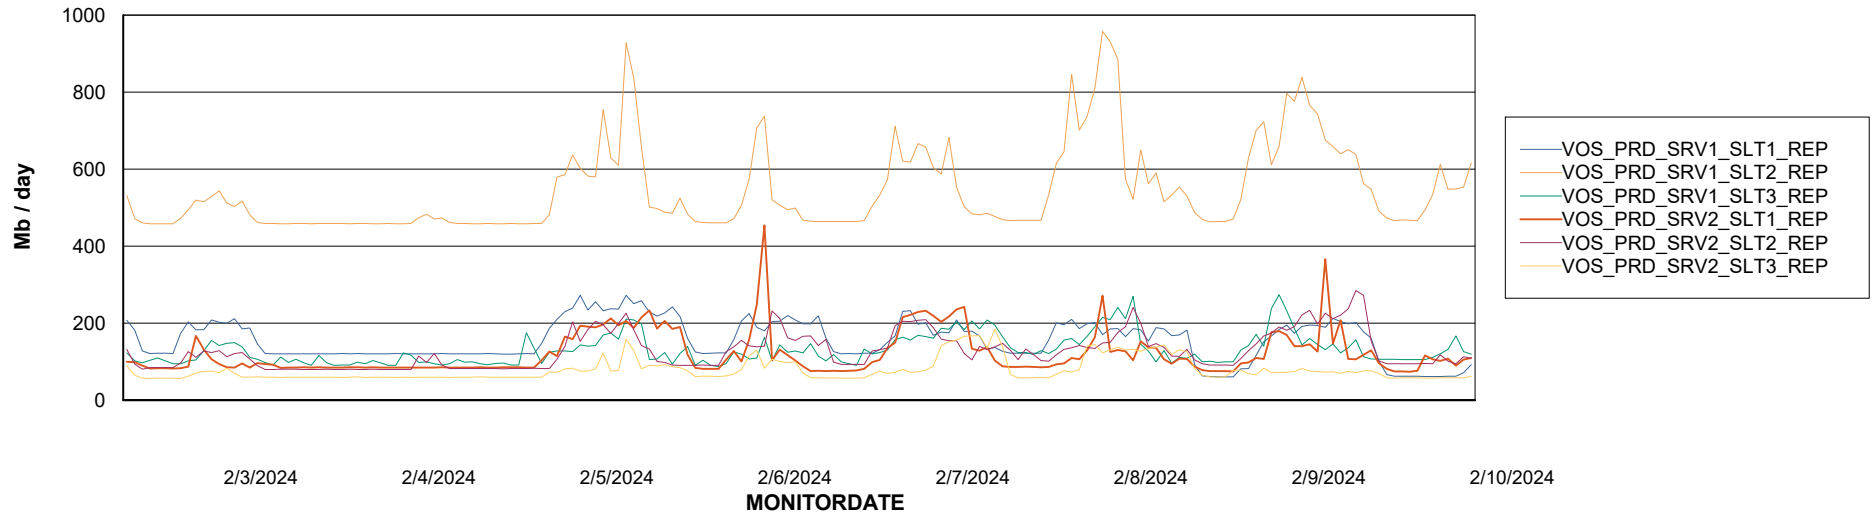

ABSSolute Application ReportServer Services

Avg memory used per ReportServer Service