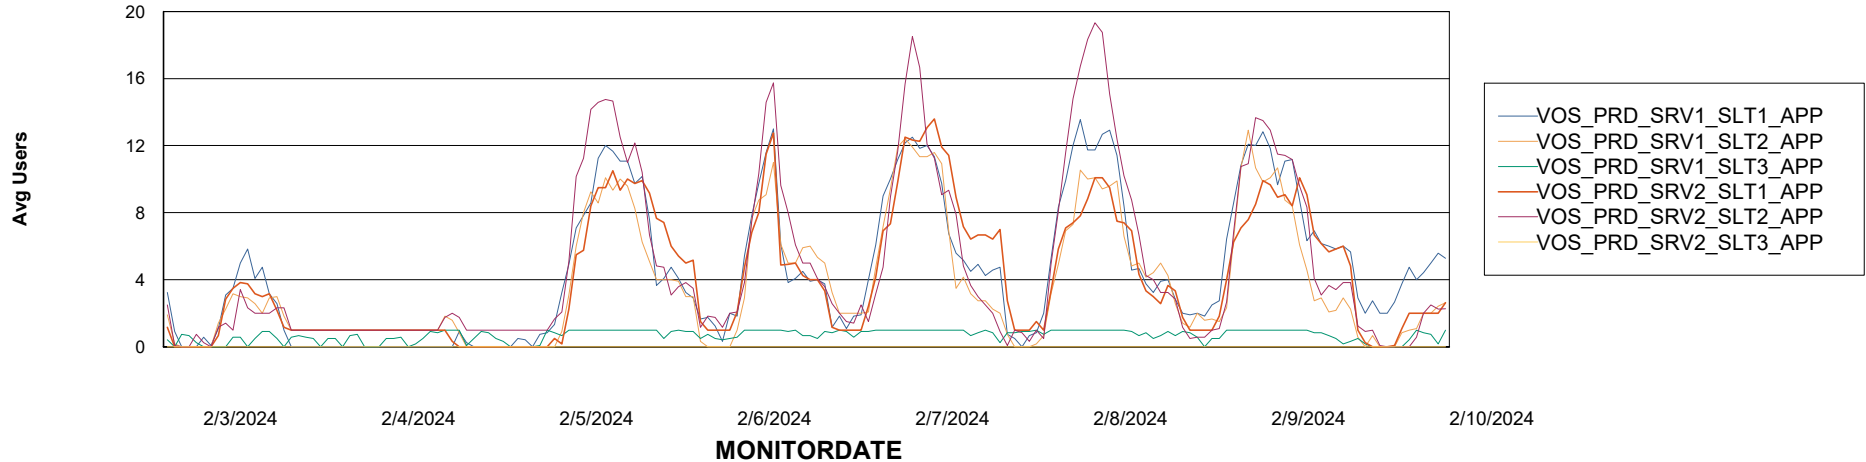

Avg users per day per ABS server