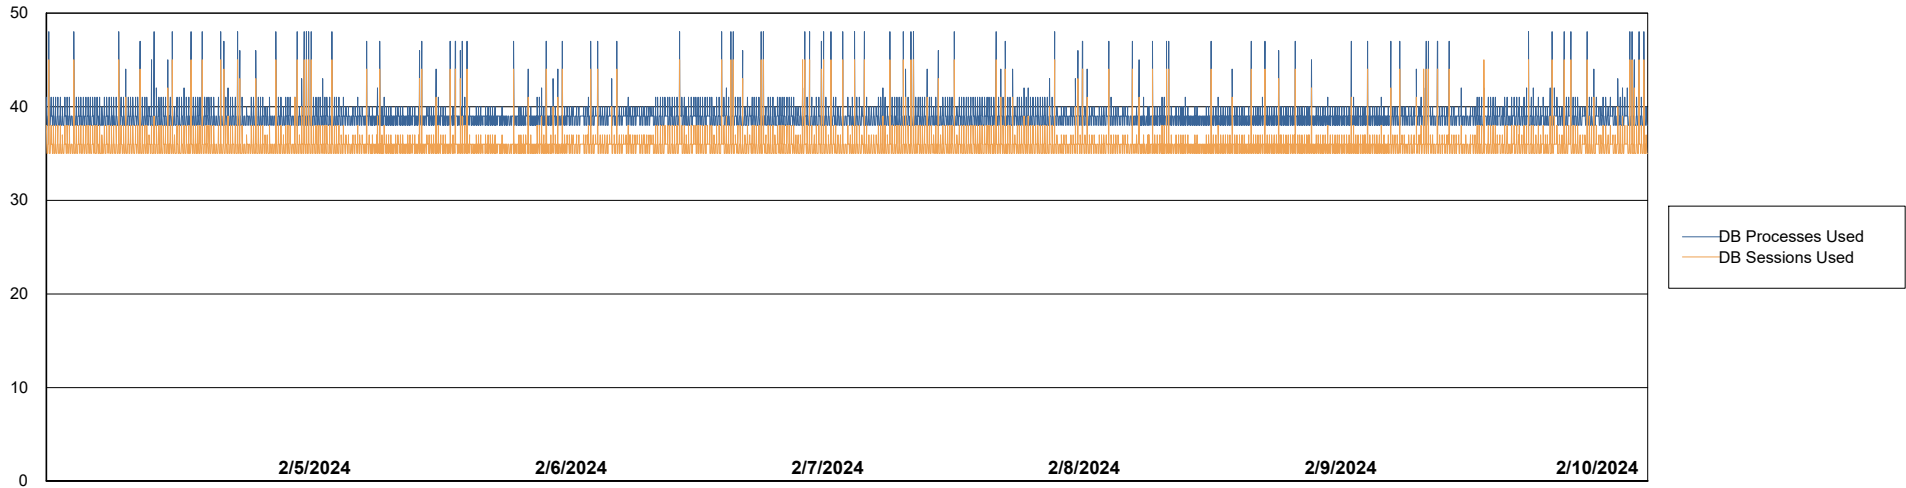

Database Performance VOS_PRD_ABSORA2-2022_HSBABS1

DB Processes Max 1,000