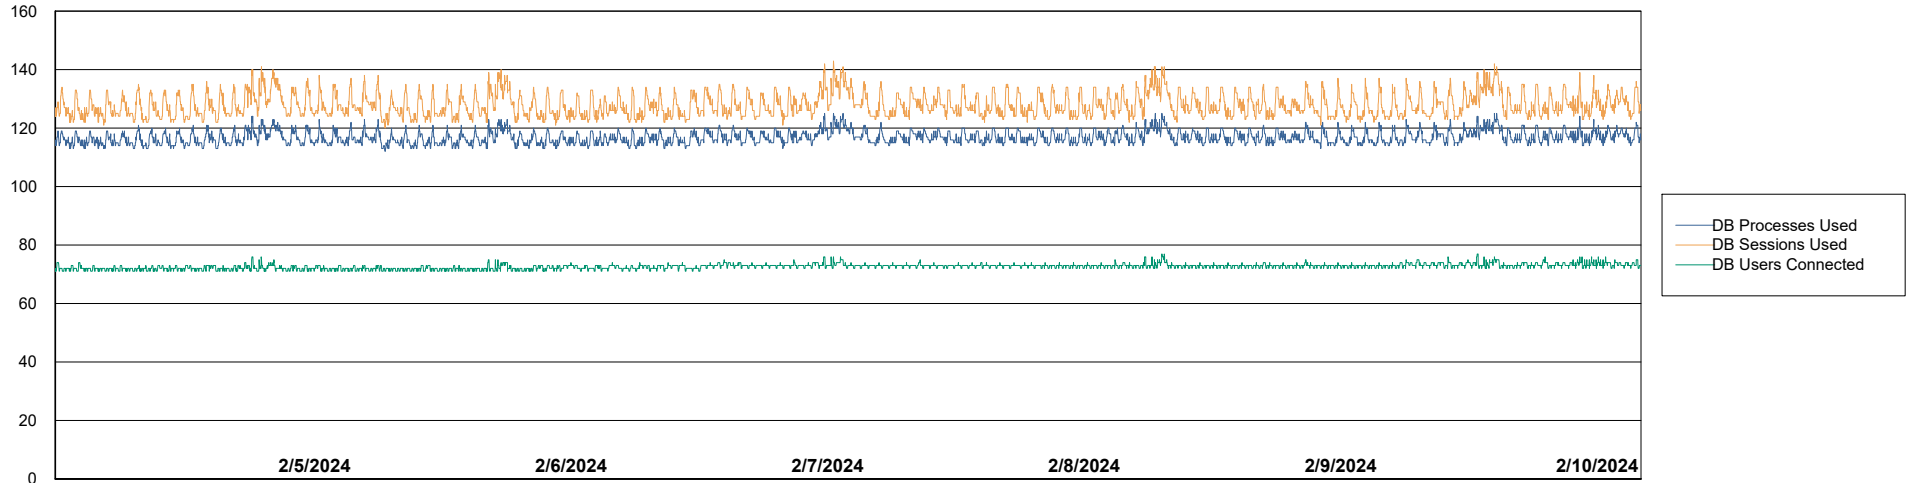

Database Performance VOS_PRD_ABSBI-2018_ABS1