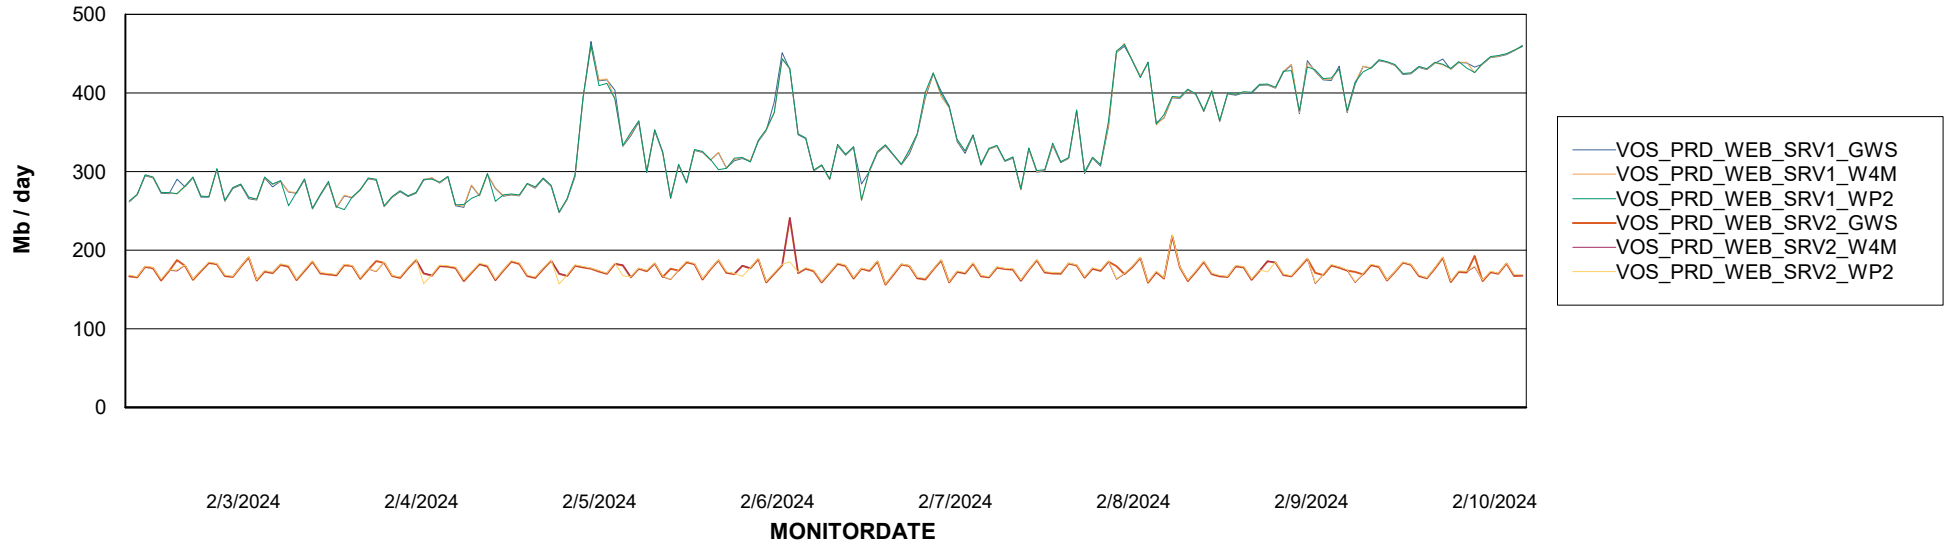

ABSSolute Web Component Services

Avg memory used per ABS Web component