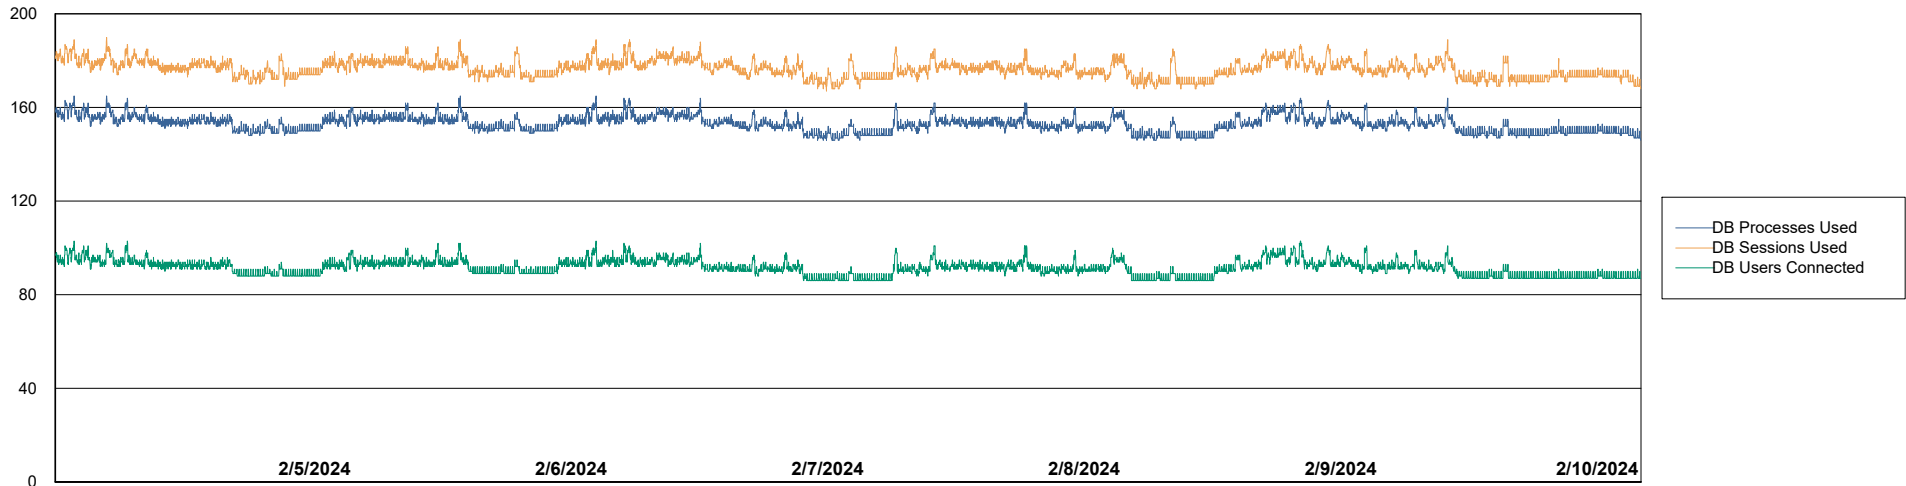

Database Performance VOS_PRD_ABSORA1-2022_ABS1