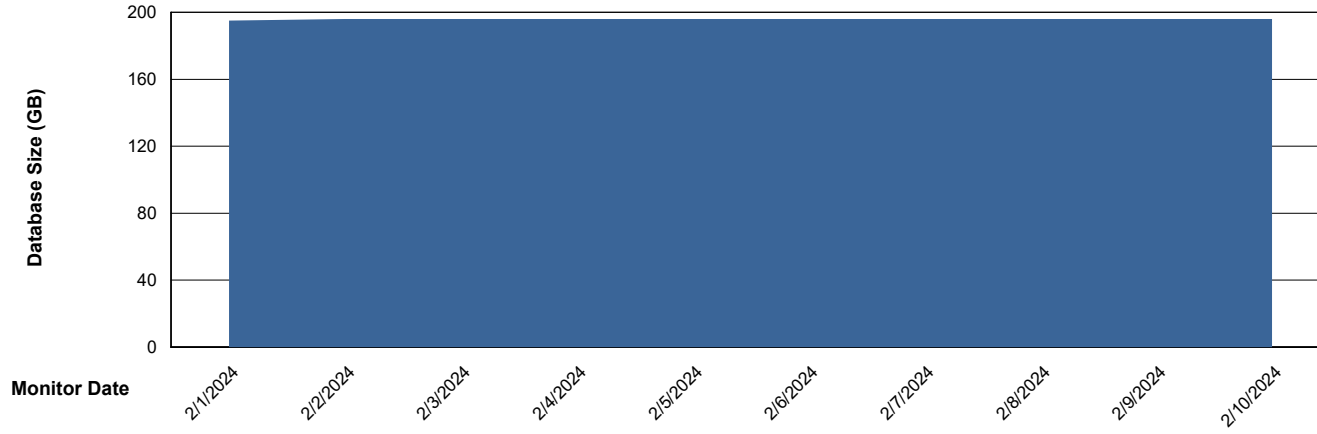

DATABASE SIZE VOS_PRD_ABSBI-2018_ABS1

Database growth over last month