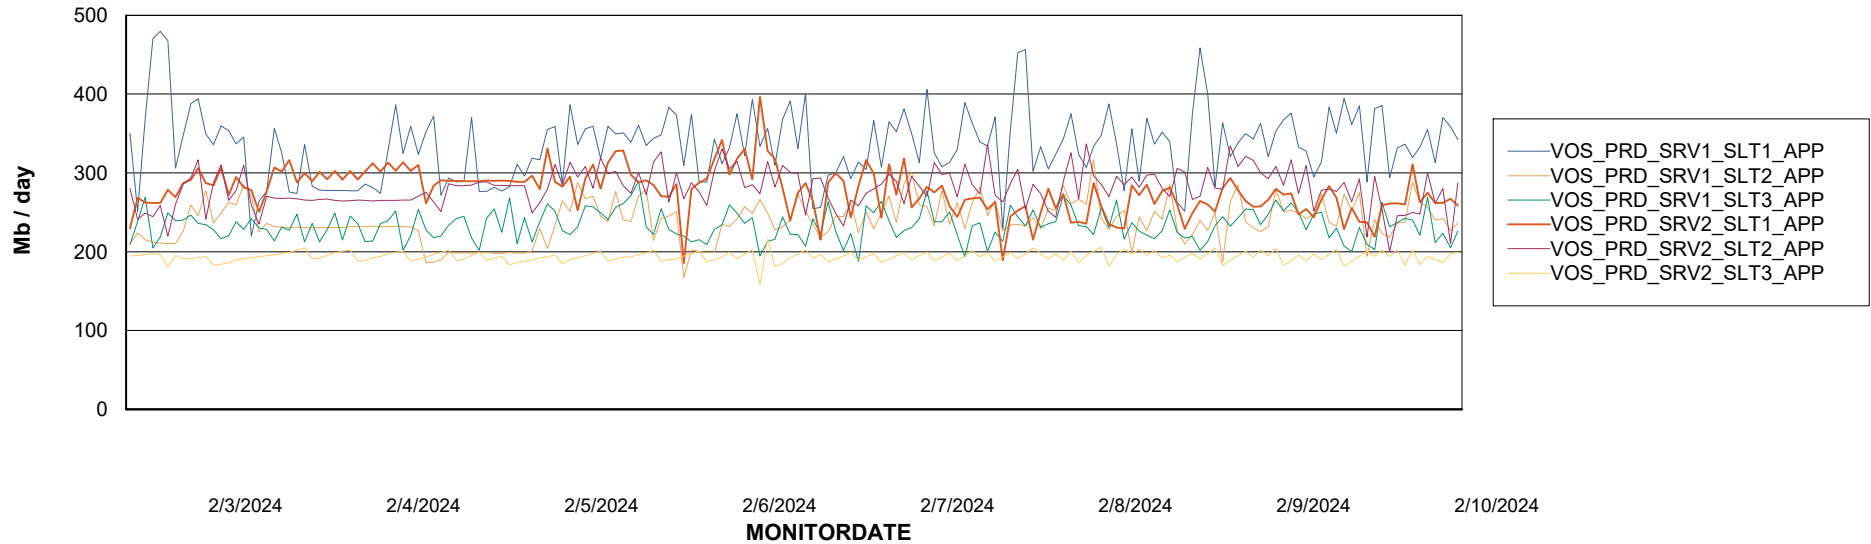

ABSSolute Application Server Services

Avg memory used per ABS Server Service