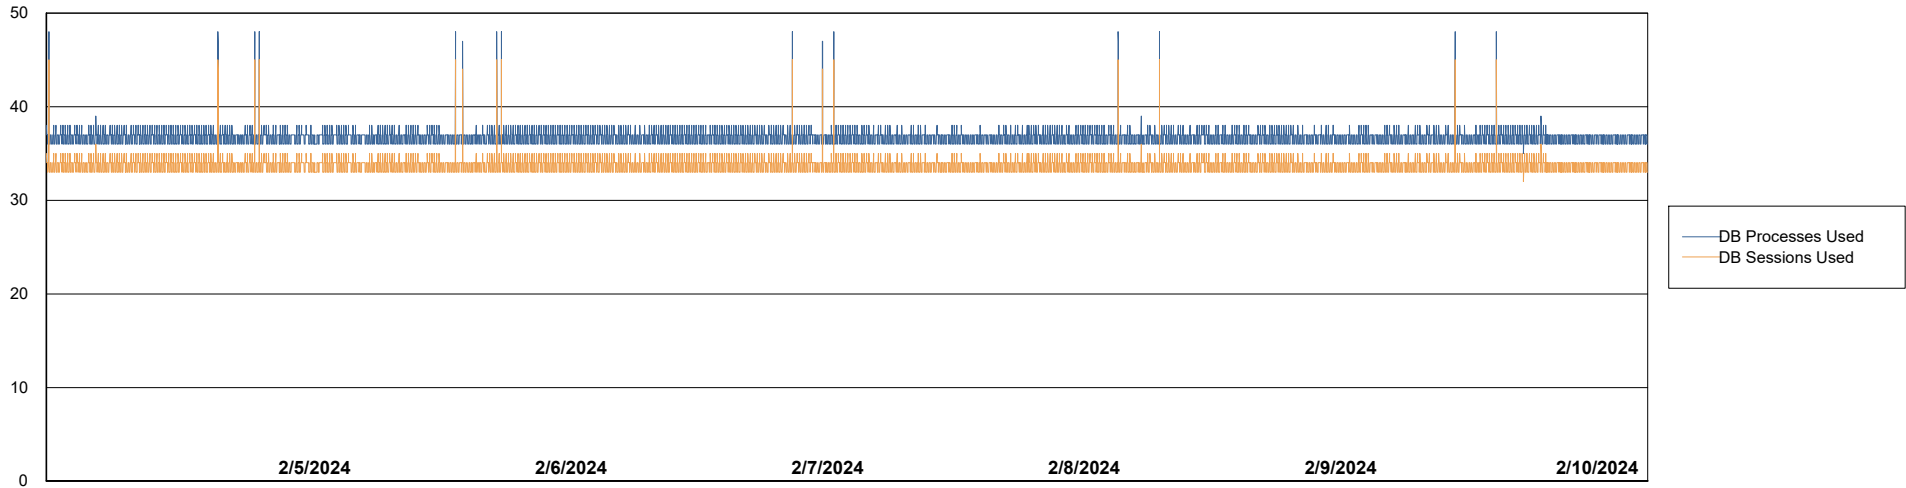

Weekly SLA Customer Report

Customer VEN_Production
Database ID 35

Database Performance VENDB_Production_ABS1

Weekly SLA Customer Report

Customer VEN_Production
Database ID 35

Database Performance VENDB_Standby_ABS1_SB

DB Processes Max 300

Weekly SLA Customer Report

Customer VEN_Production
 Database ID 35

DATABASE SIZE VENDB_Production_ABS1

Database growth over last month

Database Tablespace VENDB_Production_ABS1

Date	Tablespace Name	Filesize (Gb)	Usedsize (Gb)	Percentage free
2/10/2024	ABSDATA	224	187	17
	INDX	216	175	19
2/9/2024	ABSDATA	224	187	17
	INDX	216	175	19
2/8/2024	ABSDATA	224	187	17
	INDX	216	175	19
2/7/2024	ABSDATA	224	187	17
	INDX	216	175	19
2/6/2024	ABSDATA	224	187	17
	INDX	216	175	19
2/5/2024	ABSDATA	224	187	17
	INDX	216	175	19
2/4/2024	ABSDATA	222	187	16
	INDX	216	175	19