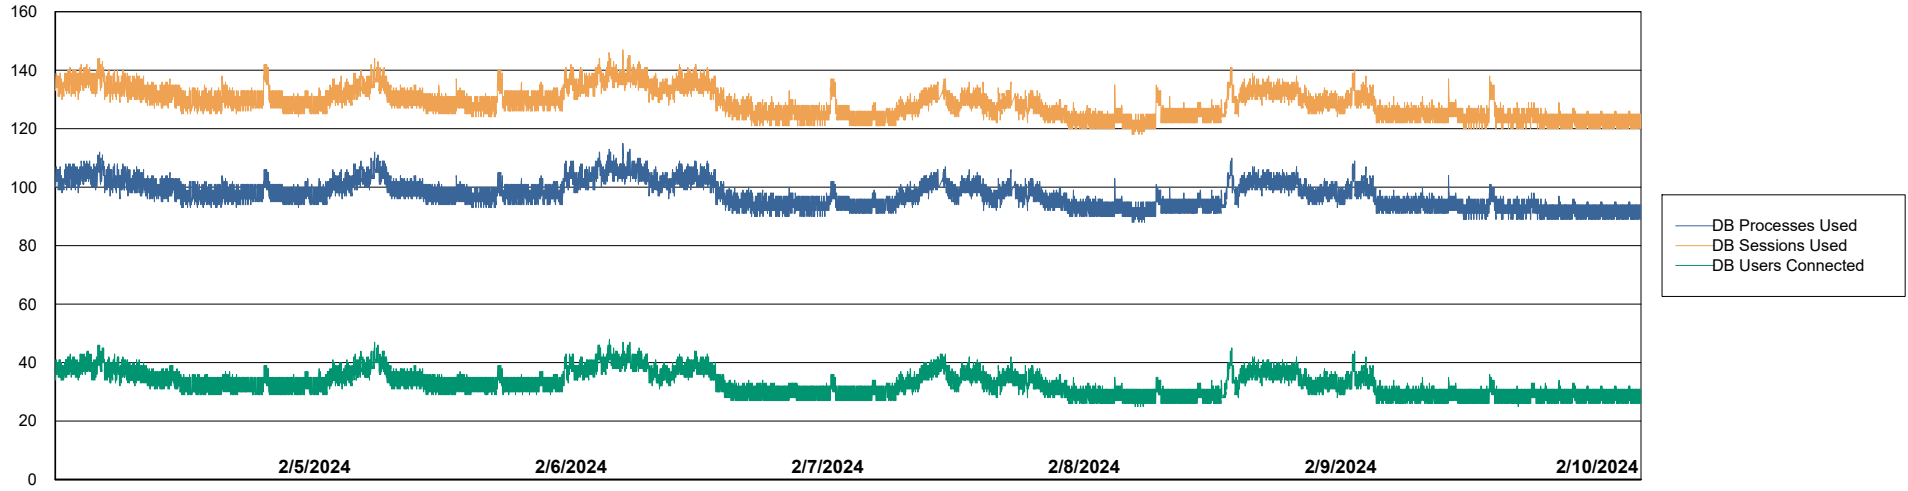

Harddisk Usage VEN_PRD_VENABS07_SB-DB

	Free disk space on C: (%)	Total disk space on C: (Gb)	Used disk space on C: (Gb)	Free disk space on D: (%)	Total disk space on D: (Gb)	Used disk space on D: (Gb)	Free disk space on E: (%)	Total disk space on E: (Gb)	Used disk space on E: (Gb)
2/10/2024	37	102	64	18	1,000	823	87	400	52
2/9/2024	37	102	64	18	1,000	823	87	400	52
2/8/2024	37	102	64	18	1,000	823	86	400	56
2/7/2024	37	102	64	18	1,000	823	87	400	53
2/6/2024	38	102	64	18	1,000	823	87	400	50
2/5/2024	38	102	64	18	1,000	822	84	400	65
2/4/2024	37	102	64	18	1,000	821	83	400	68

Weekly SLA Customer Report

Customer VEN_Production
Database ID 35

Database Performance VENDB_Production_ABS1

Weekly SLA Customer Report

Customer VEN_Production
Database ID 35

Database Performance VENDB_Standby_ABS1_SB