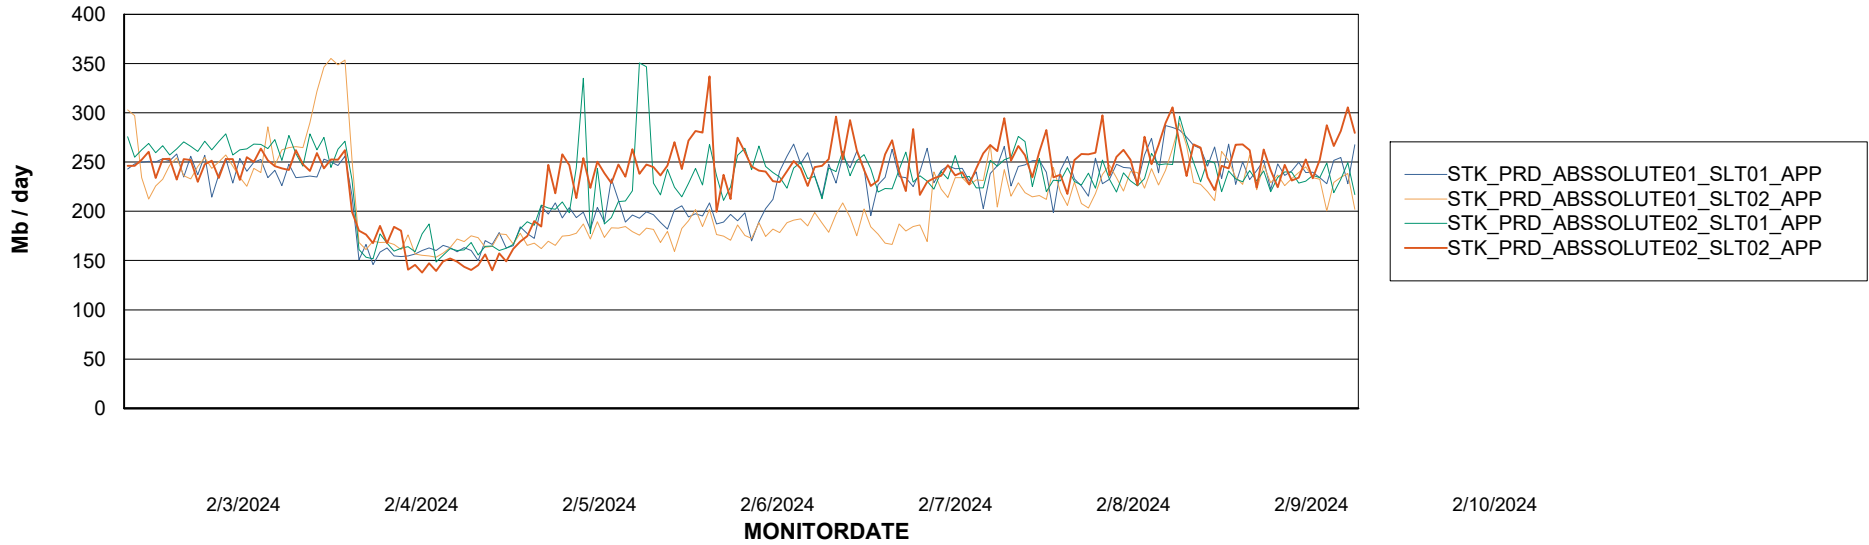

ABSSolute Application Server Services

Avg memory used per ABS Server Service