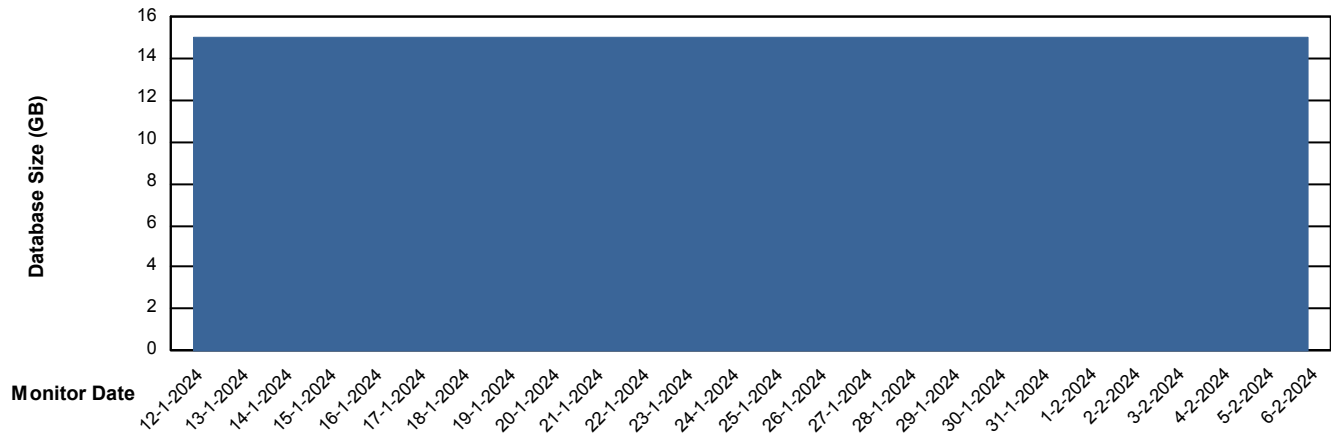

Weekly SLA Customer Report

Customer SPI_Production
Database ID 49

Database Performance SPIDB_Production

Weekly SLA Customer Report

Customer SPI_Production
Database ID 49

Database Performance SPIDB_Standby

DATABASE SIZE SPIDB_Production

Database growth over last month

Weekly SLA Customer Report

Customer SPI_Production
Database ID 49

Database Tablespace SPIDB_Production

Date	Tablespace Name	Filesize (Gb)	Usedsize (Gb)	Percentage free
6-2-2024	ABSDATA	5	3	43
	INDX	8	5	40
5-2-2024	ABSDATA	5	3	43
	INDX	8	5	40
4-2-2024	ABSDATA	5	3	43
	INDX	8	5	40