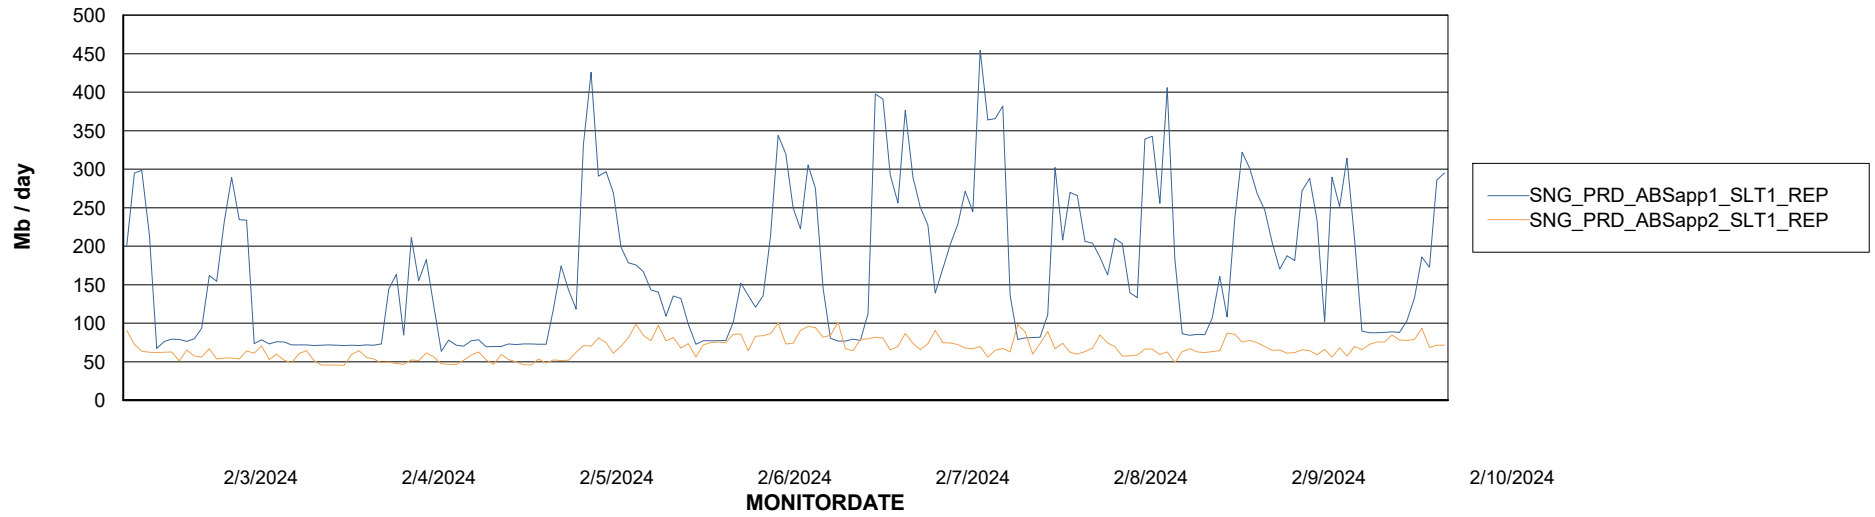

ABSSolute Application ReportServer Services

Avg memory used per ReportServer Service