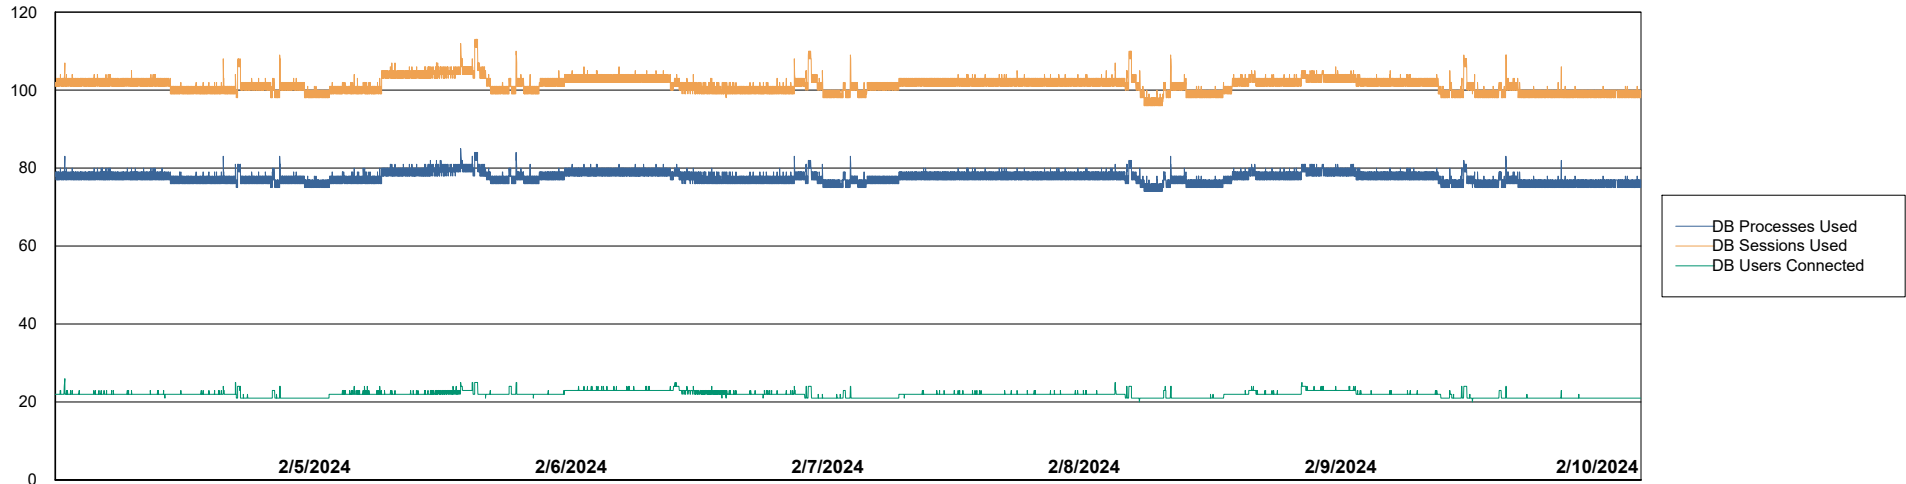

Database Performance RSS_PRD_SV1364_PRD_ABS1