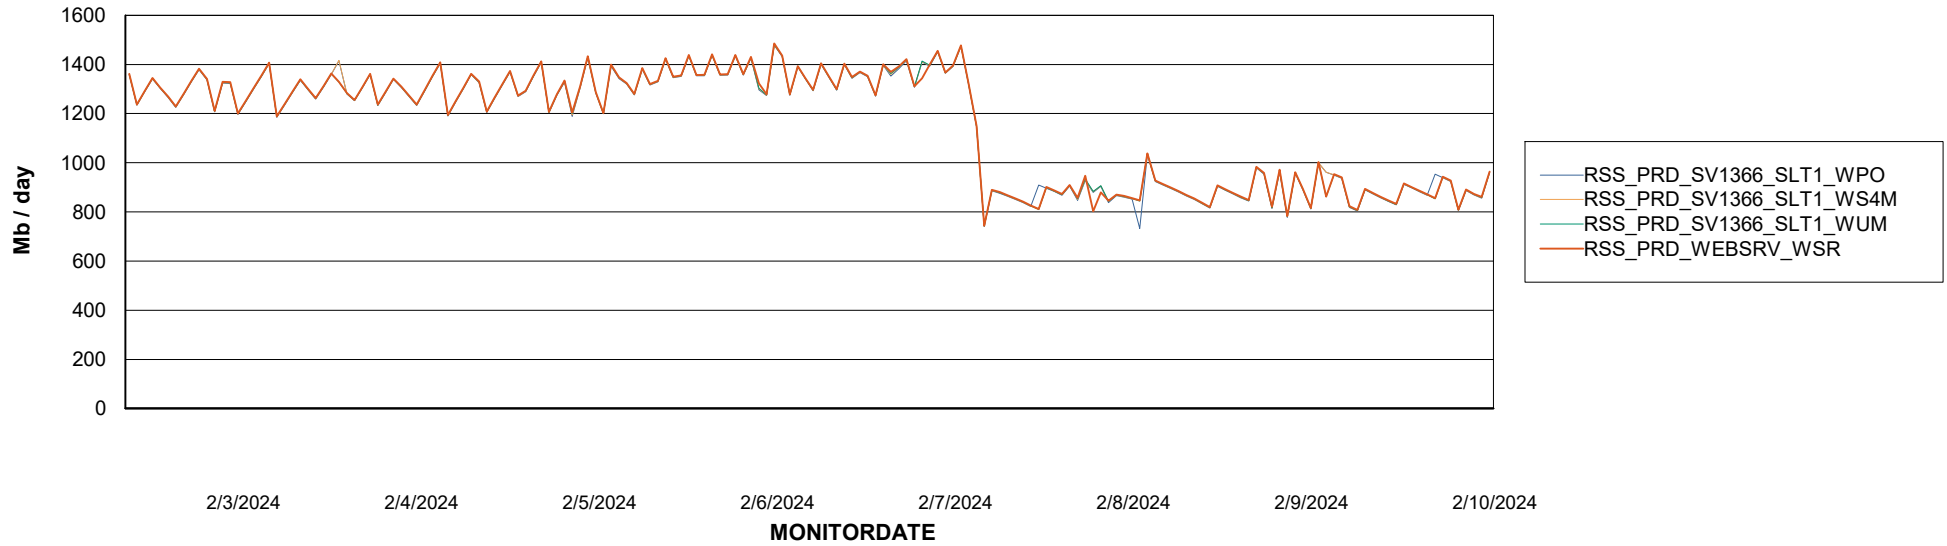

ABSSolute Web Component Services

Avg memory used per ABS Web component