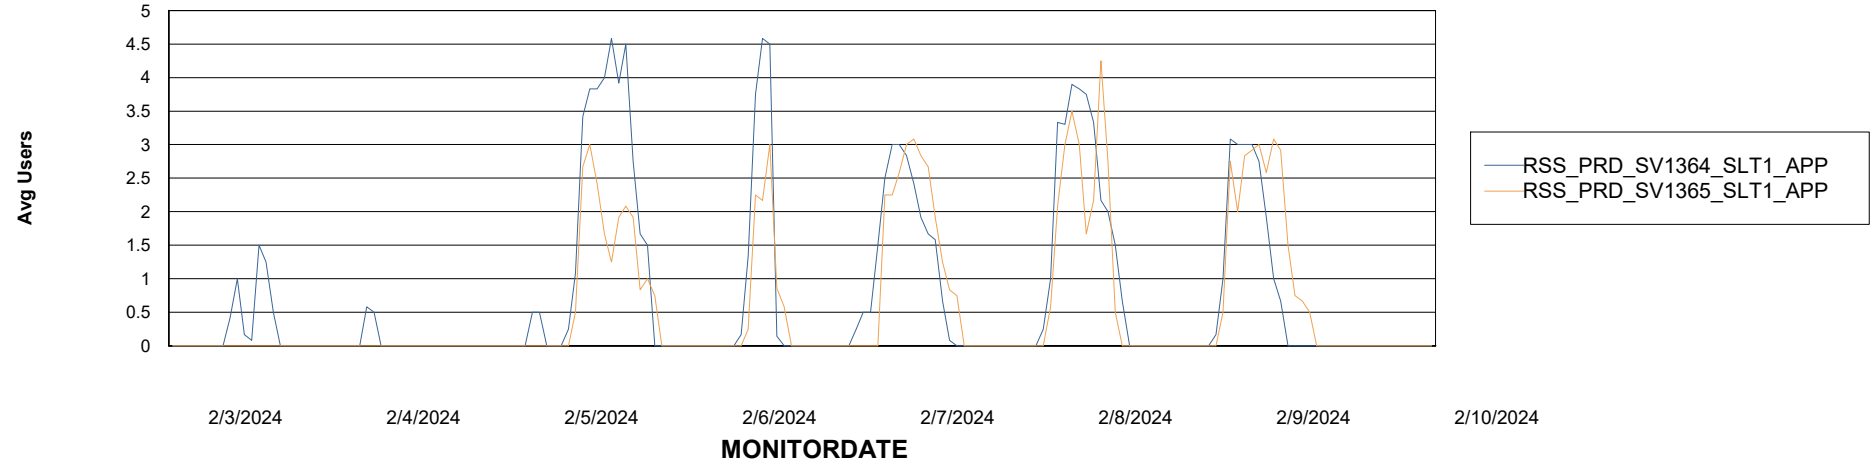

Avg users per day per ABS server