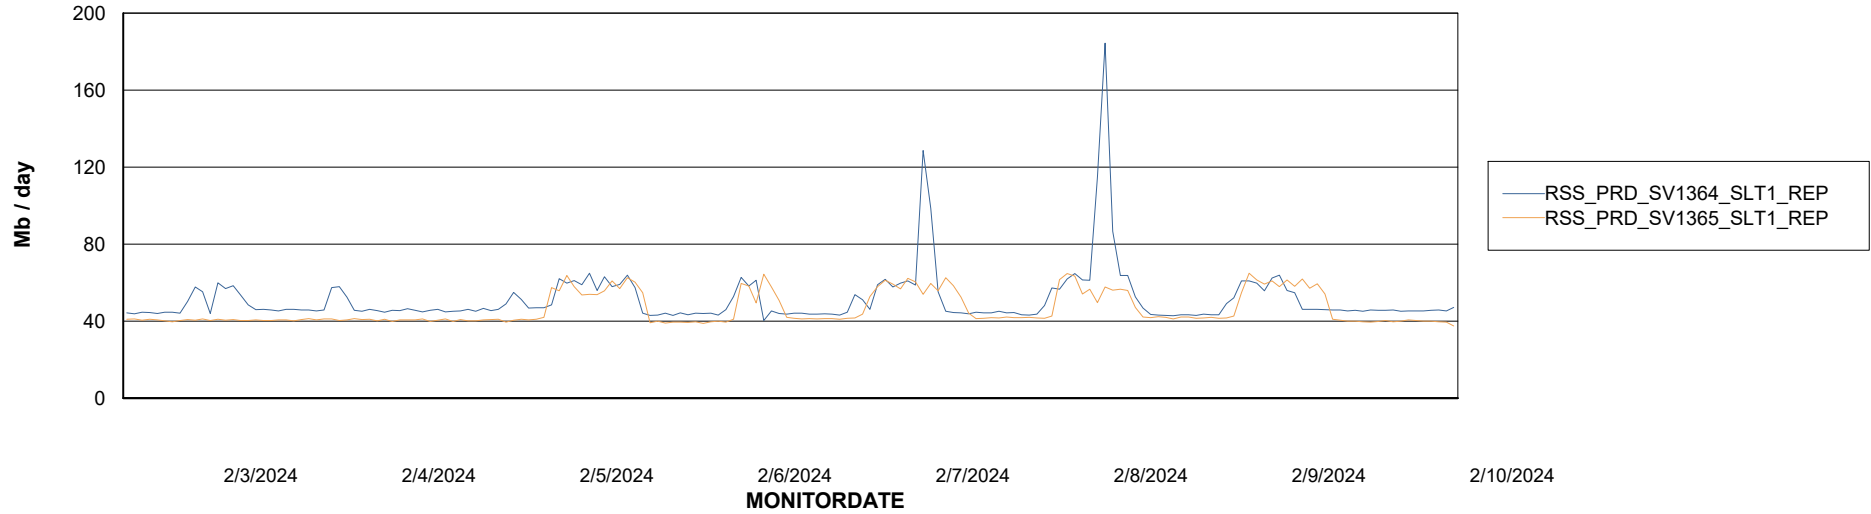

Avg memory used per ABS Server Service

Avg users per day per ABS server

Weekly SLA Customer Report

Customer RSS Production
Database ID 52

ABSSolute Application ReportServer Services

Avg memory used per ReportServer Service