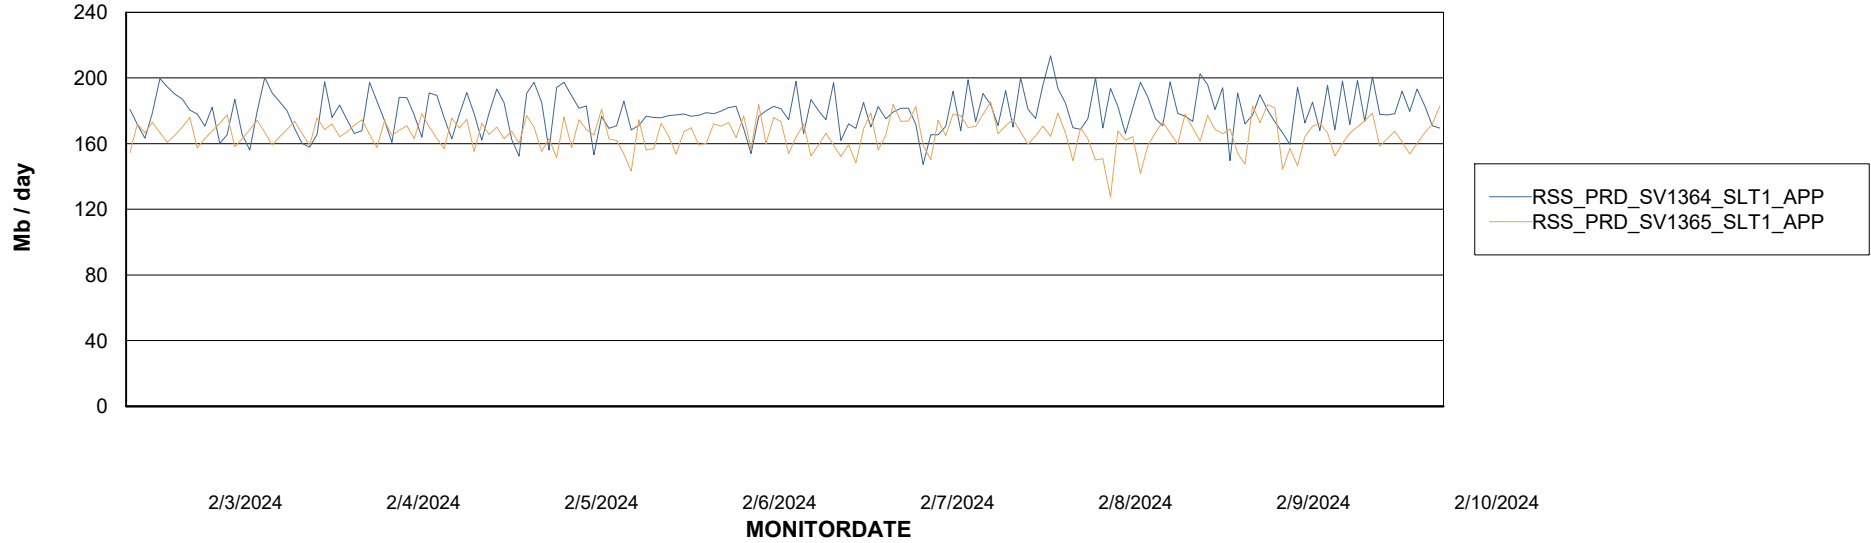

ABSSolute Application Server Services

Avg memory used per ABS Server Service