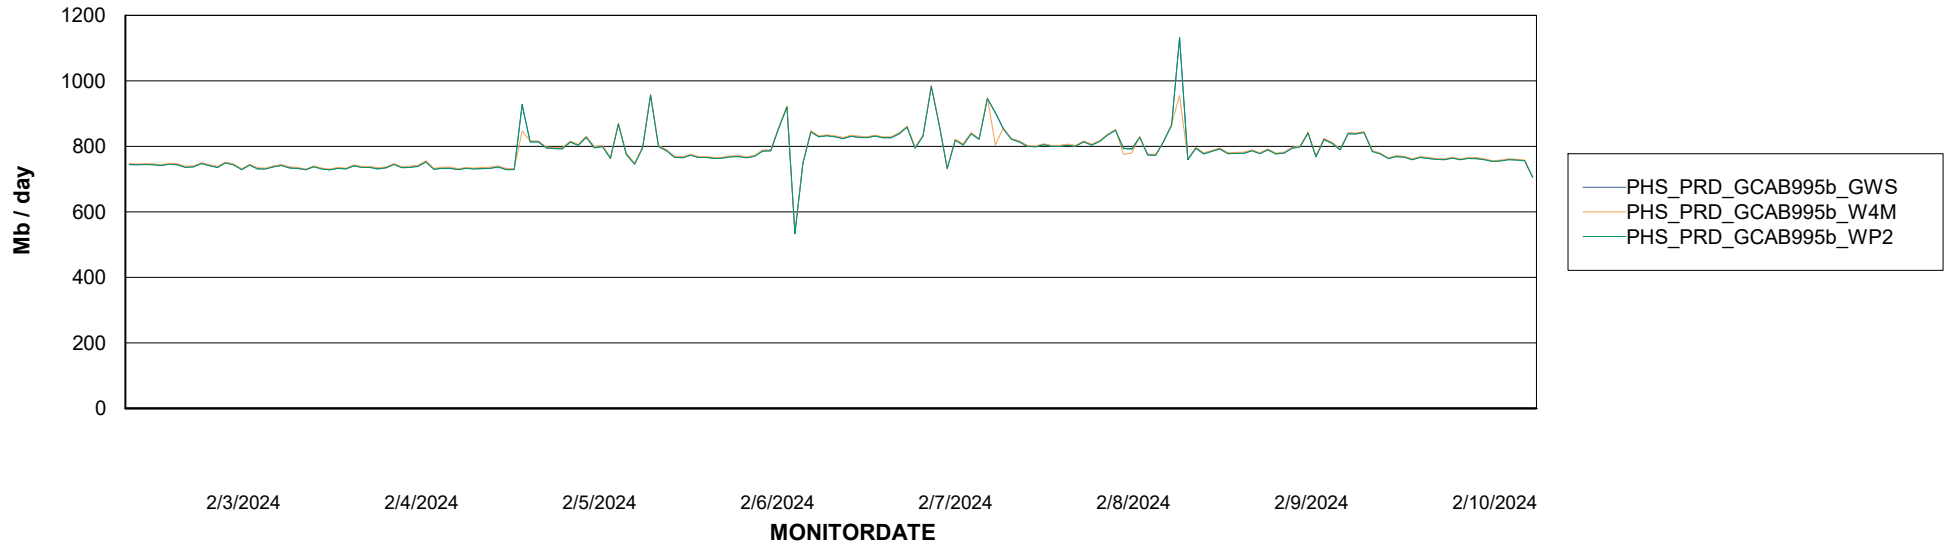

ABSSolute Application ReportServer Services

Avg memory used per ReportServer Service

Weekly SLA Customer Report

Customer PHS_Production
Database ID 47

ABSSolute Web Component Services

Avg memory used per ABS Web component