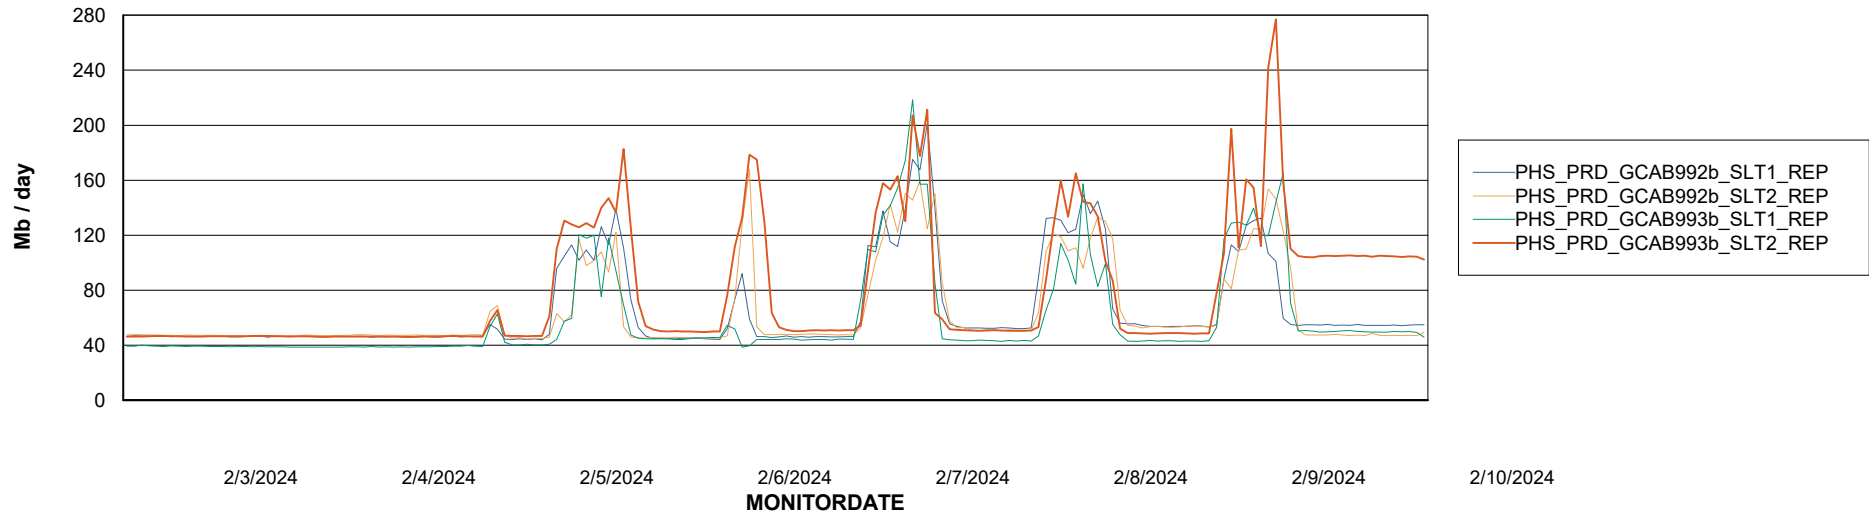

ABSSolute Application ReportServer Services

Avg memory used per ReportServer Service