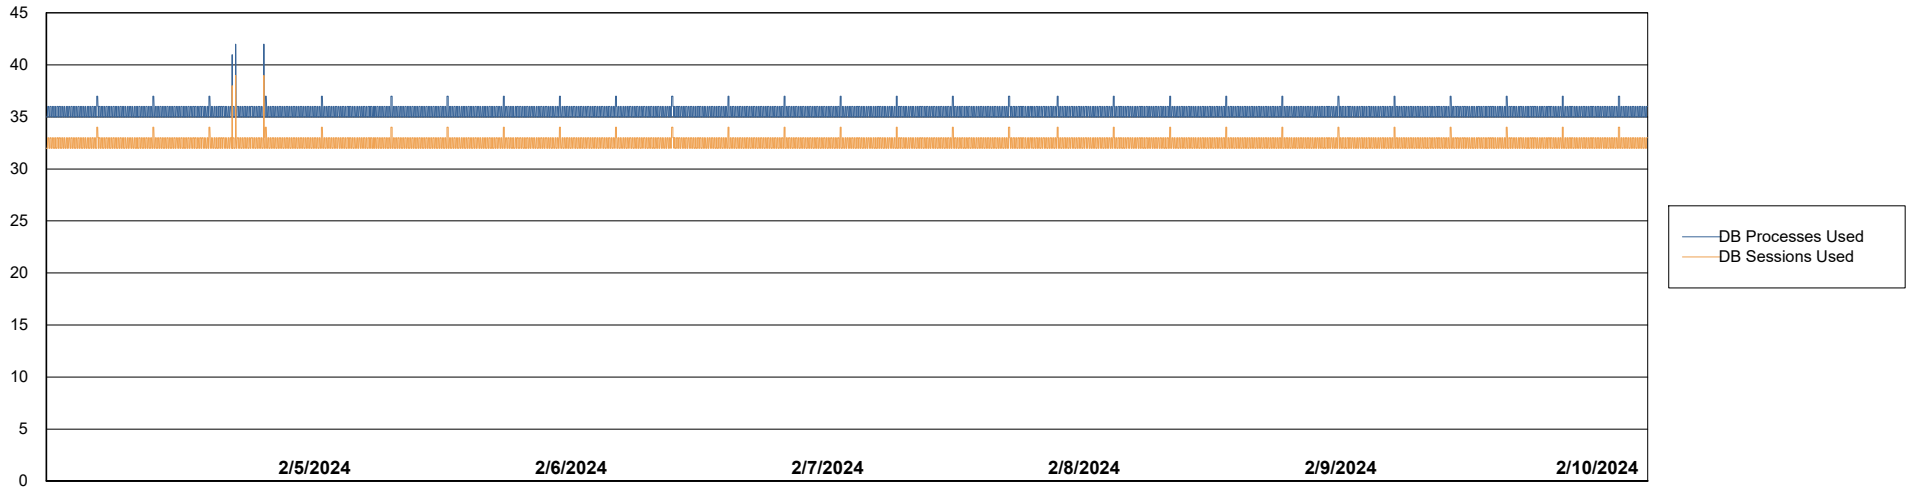

Database Performance PHS_PRD_GCAB993B_HSBABS1

DB Processes Max 1,000