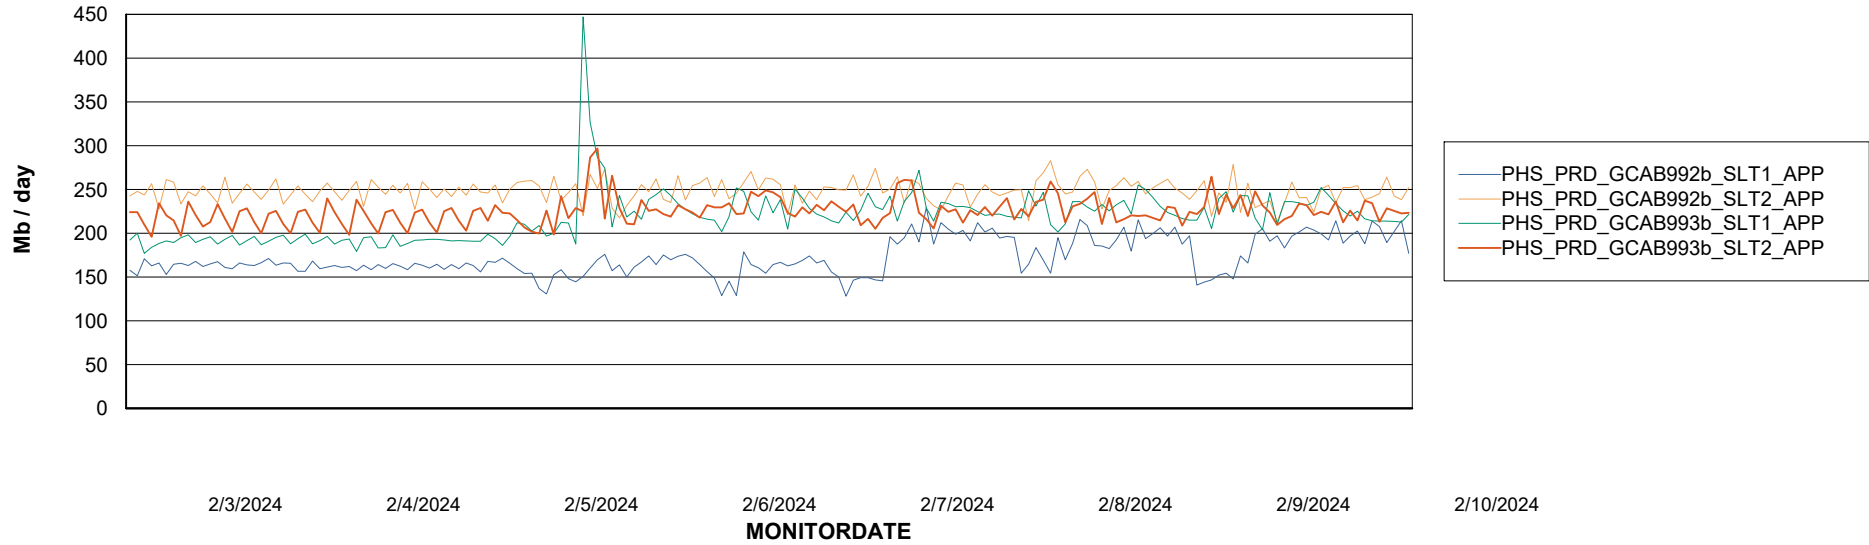

ABSSolute Application Server Services

Avg memory used per ABS Server Service