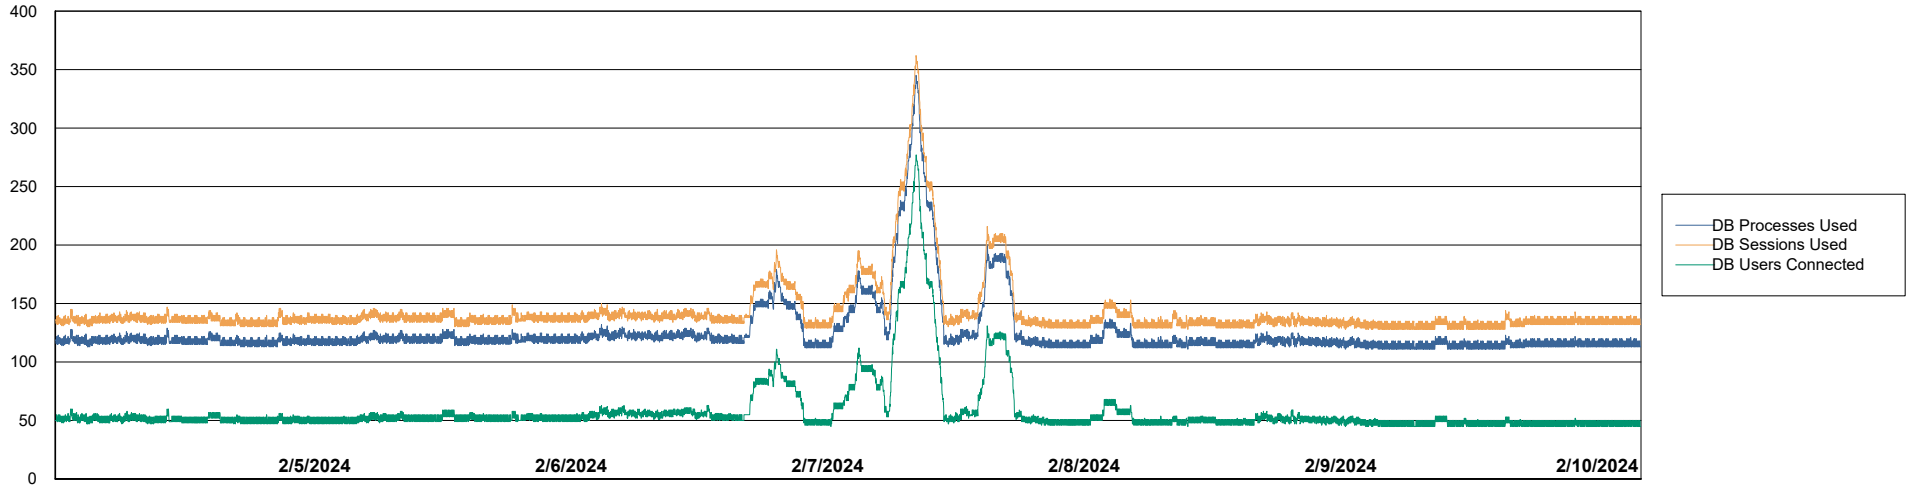

Weekly SLA Customer Report

Customer PHS_Production
Database ID 47

Harddisk Usage PHS_PRD_GCAB995b

	Free disk space on C: (%)	Total disk space on C: (Gb)	Used disk space on C: (Gb)
2/10/2024	37	49	31
2/9/2024	37	49	31
2/8/2024	37	49	31
2/7/2024	37	49	31
2/6/2024	38	49	31
2/5/2024	38	49	31
2/4/2024	38	49	31

Weekly SLA Customer Report

Customer PHS_Production
Database ID 47

Database Performance PHS_PRD_GCAB992B_ABS1

Weekly SLA Customer Report

Customer PHS_Production
Database ID 47

Database Performance PHS_PRD_GCAB993B_HSBABS1