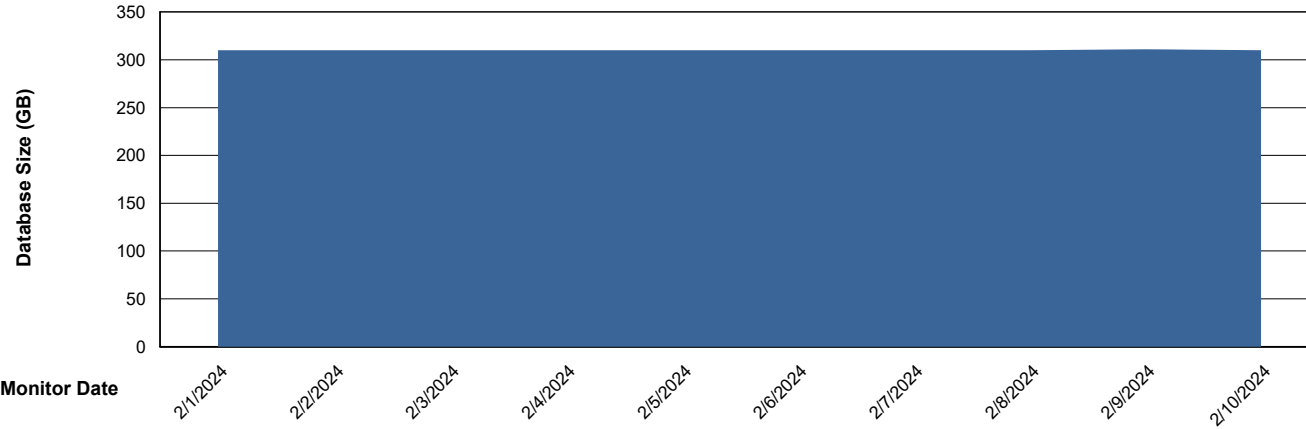

Database growth over last month

Database Tablespace PCO_PRD_PARIS-ABS1_ABS1

Date	Tablespace Name	Filesize (Gb)	Usedsize (Gb)	Percentage free
2/10/2024	ABSDATA	238	118	50
	INDX	329	190	42
2/9/2024	ABSDATA	238	118	50
	INDX	329	190	42
2/8/2024	ABSDATA	238	118	50
	INDX	329	190	42
2/7/2024	ABSDATA	238	118	50
	INDX	329	190	42
2/6/2024	ABSDATA	238	118	51
	INDX	329	190	42
2/5/2024	ABSDATA	238	118	51
	INDX	329	190	42
2/4/2024	ABSDATA	238	118	51
	INDX	329	190	42