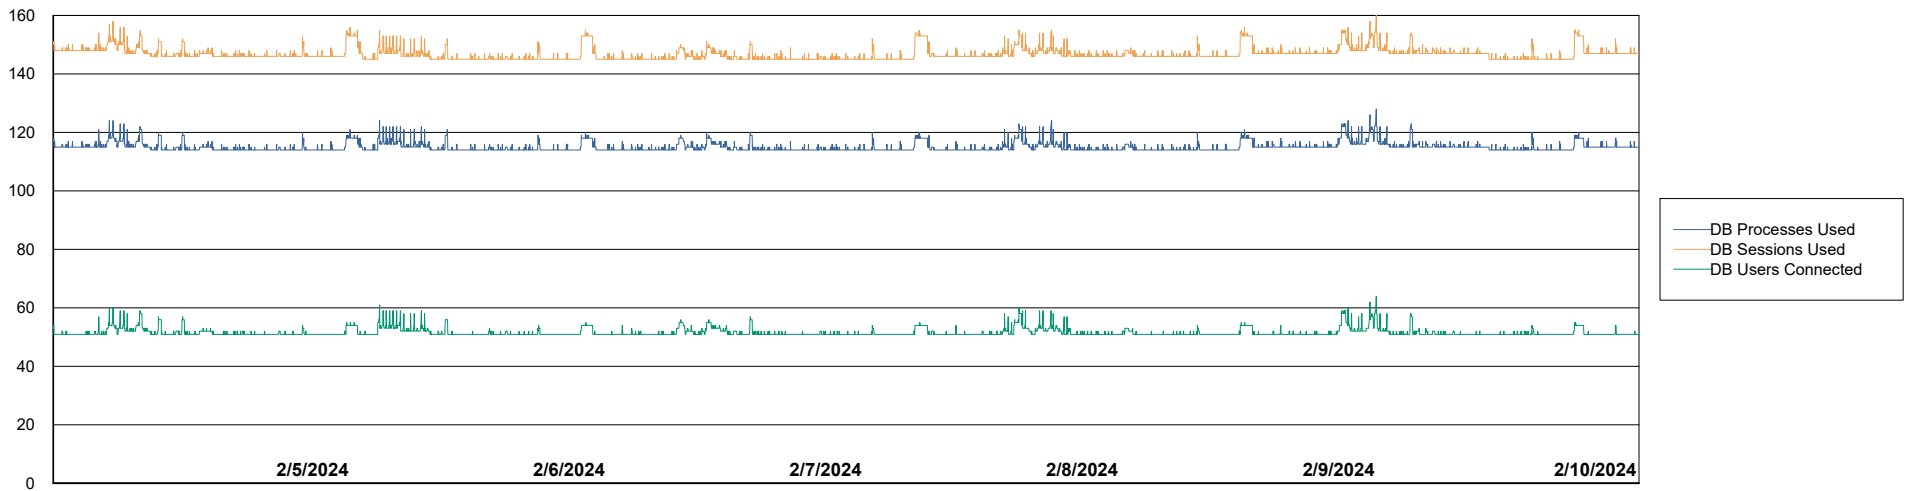

Database Performance PCO_PRD_PARIS-ABS1_ABS1