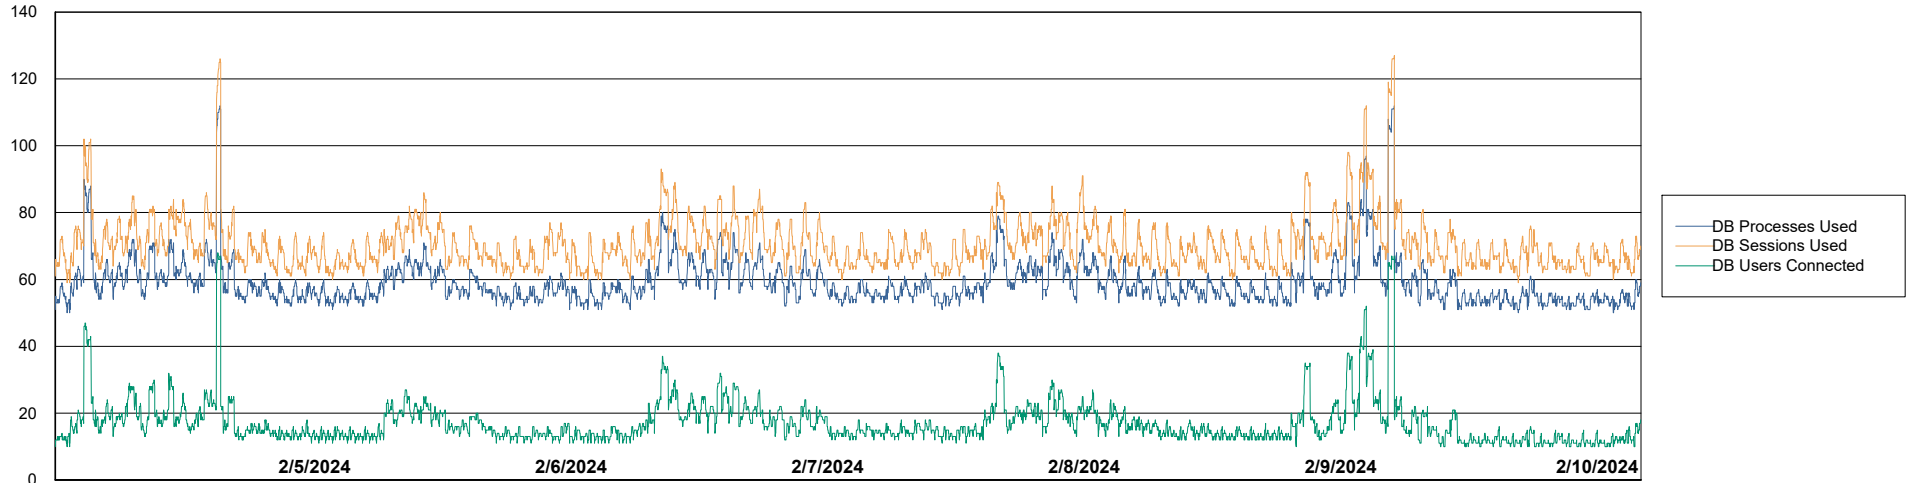

Database Performance NOA_PRD_NOVOBI_ABS1