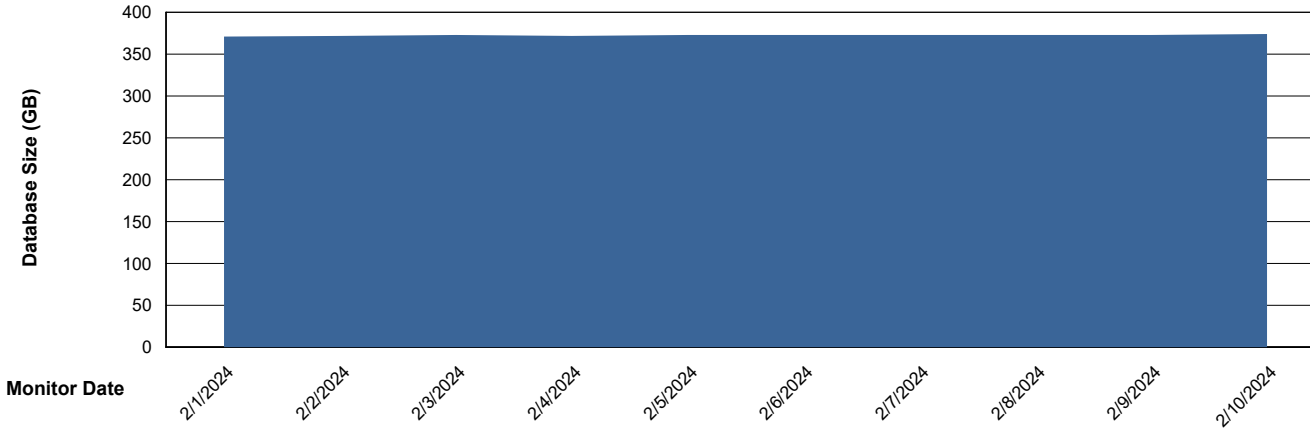

DATABASE SIZE NOA_PRD_NovoABS01_ABS1

Database growth over last month