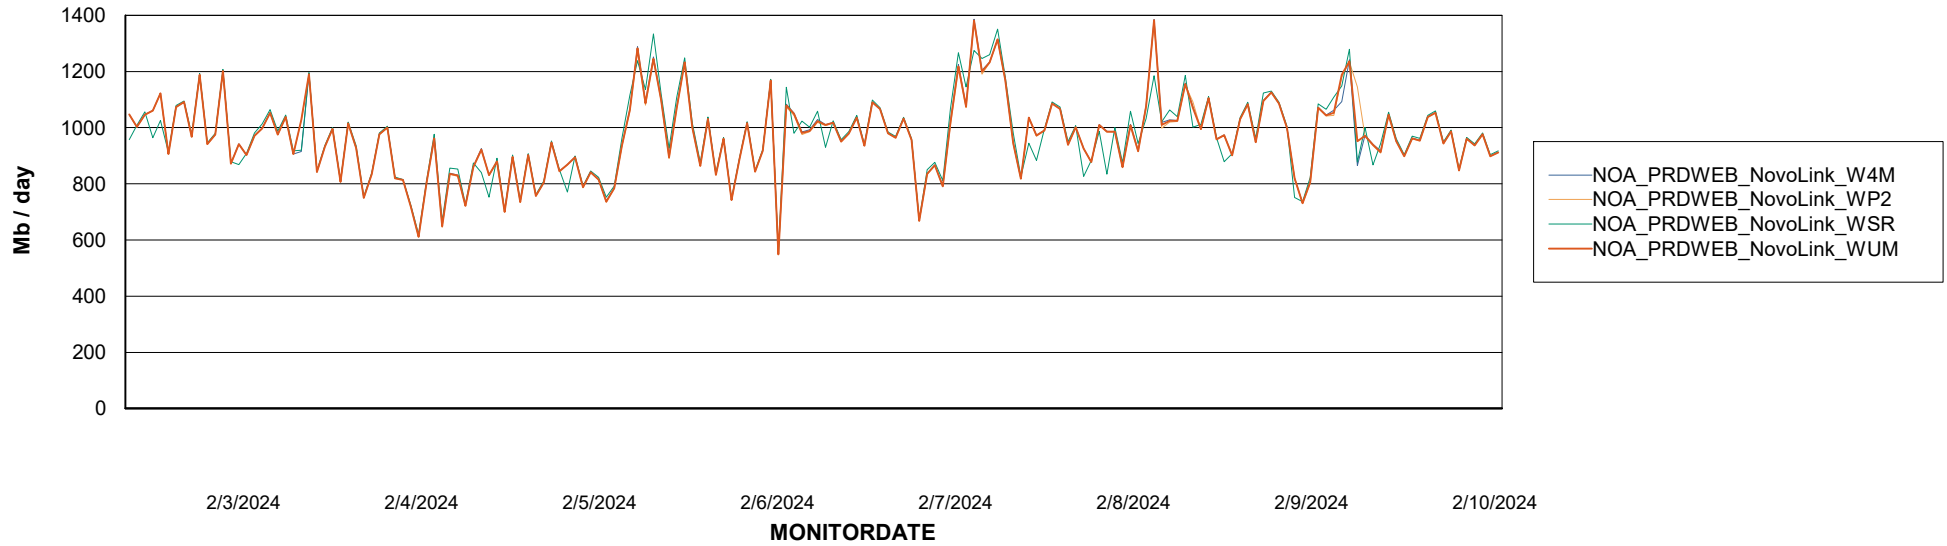

ABSolute Web Component Services

Avg memory used per ABS Web component