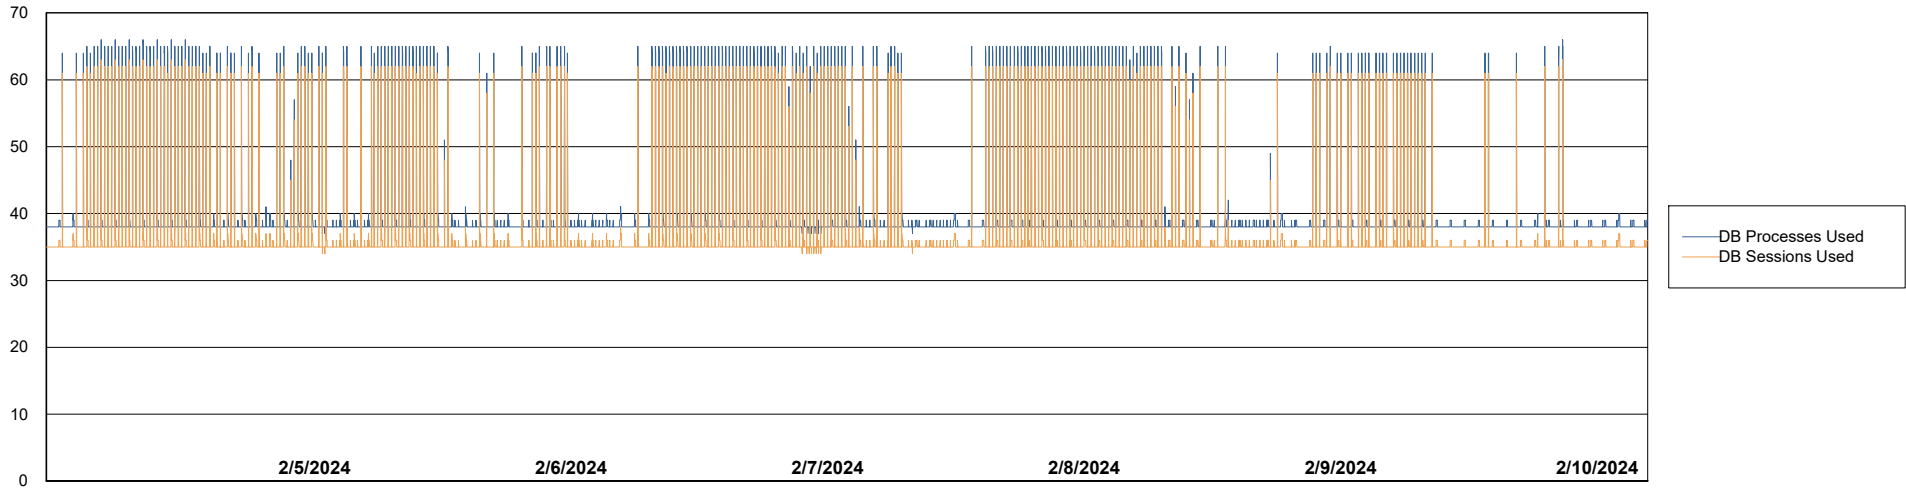

# Weekly SLA Customer Report

Customer NOA\_Production (24/7)  
Database ID 116

Database Performance NOA\_PRD\_NovoABS03\_HSBABS1

DB Processes Max 300