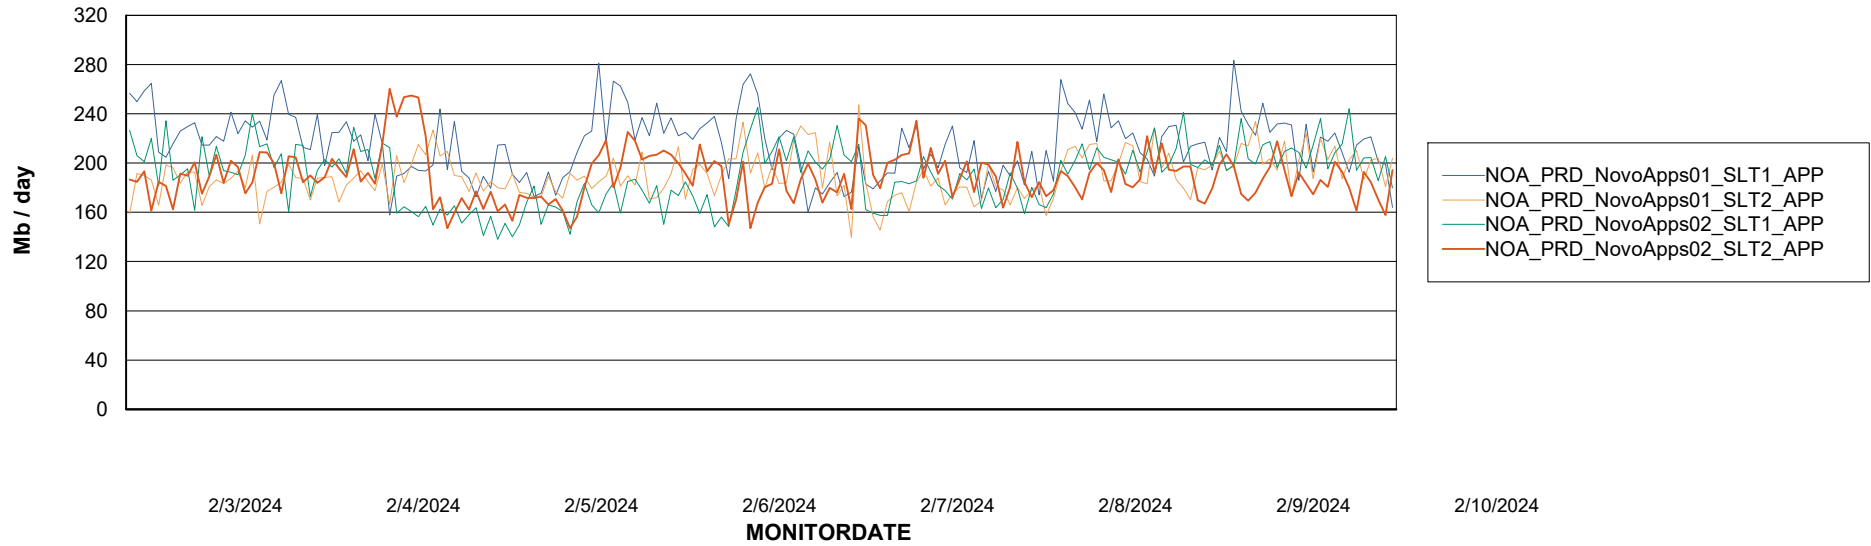

ABSSolute Application Server Services

Avg memory used per ABS Server Service