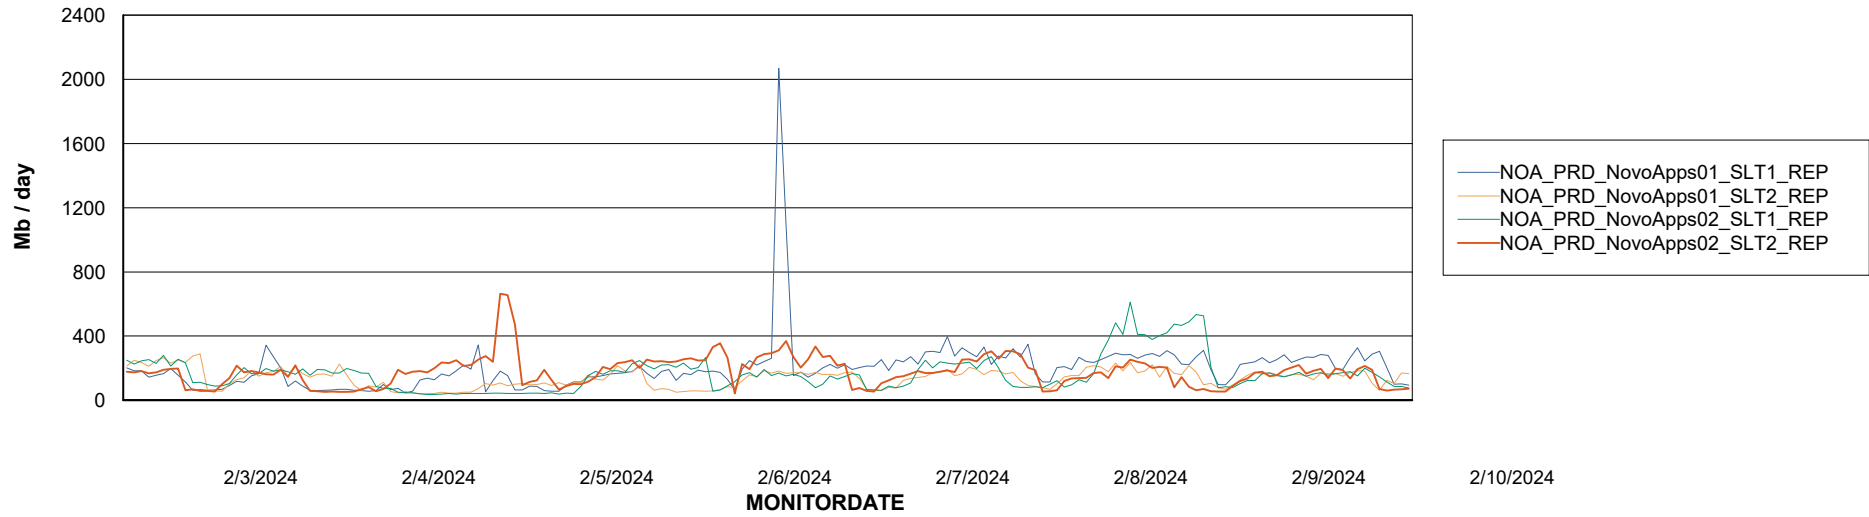

ABSSolute Application ReportServer Services

Avg memory used per ReportServer Service