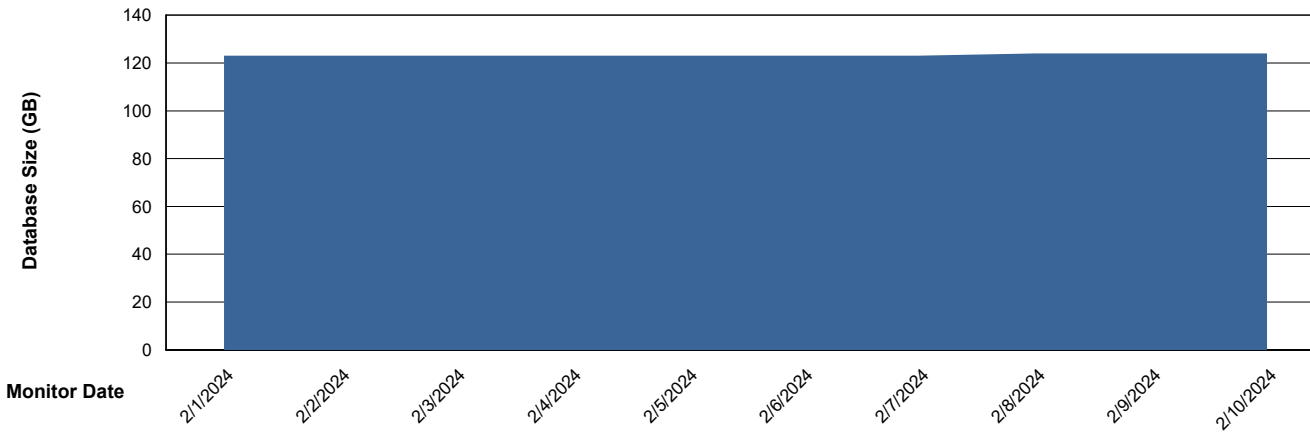

# Weekly SLA Customer Report

Customer NOA\_Production (24/7)  
Database ID 116

DATABASE SIZE NOA\_PRD\_NovoABS01\_ABS1

### Database growth over last month

DATABASE SIZE NOA\_PRD\_NOVOBI\_ABS1

### Database growth over last month