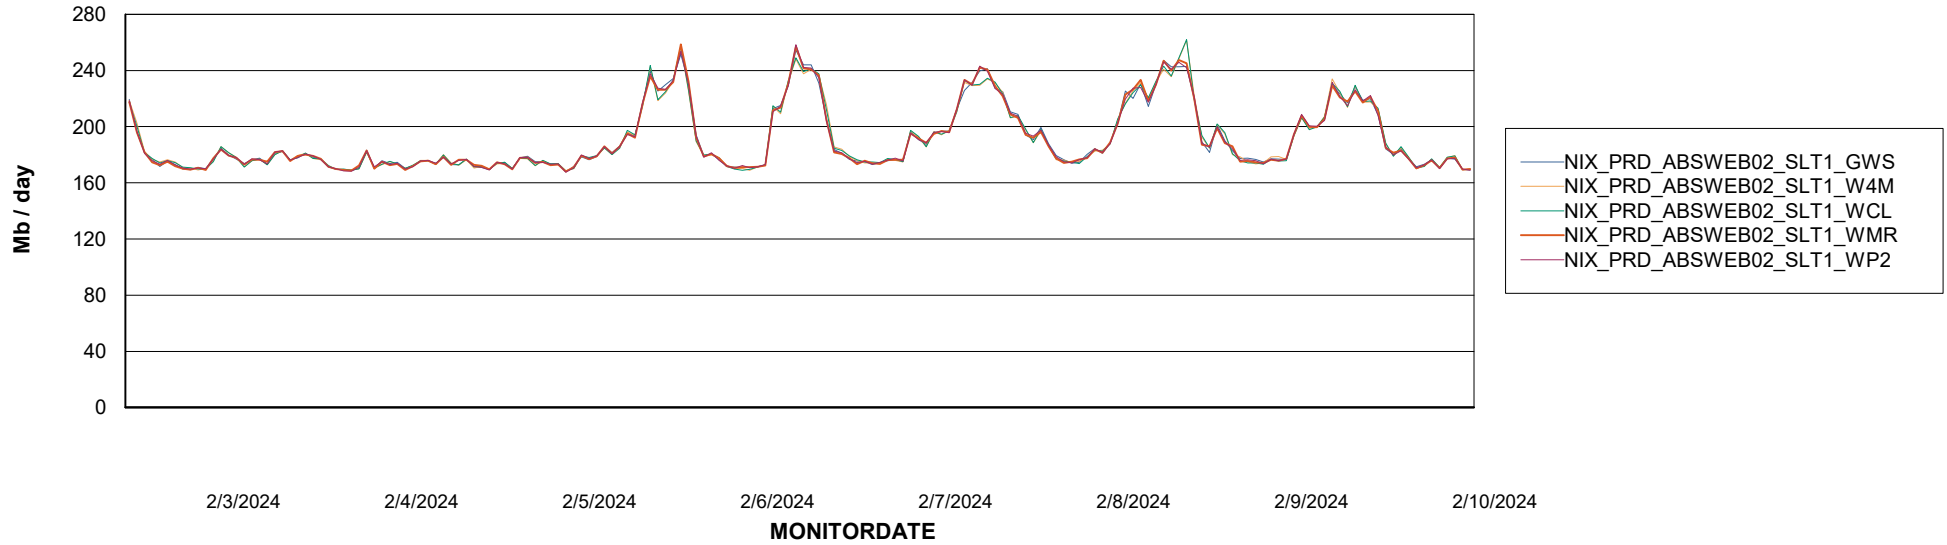

ABSSolute Web Component Services

Avg memory used per ABS Web component