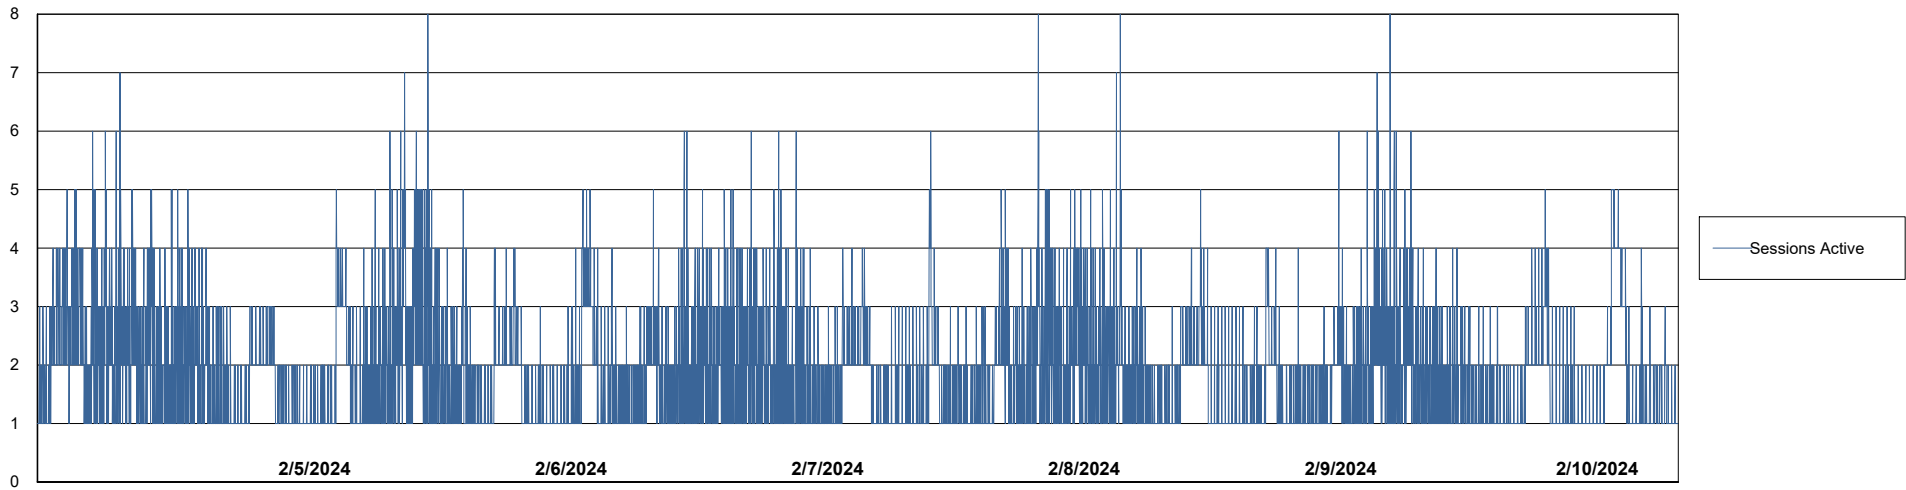

Weekly SLA Customer Report

Customer NIX_Production
Database ID 51

Database Performance NIX_PRD_ABSBI_ABS1

Weekly SLA Customer Report

Customer NIX_Production
Database ID 51

Database Performance NIX_PRD_ABSD01_ABS1