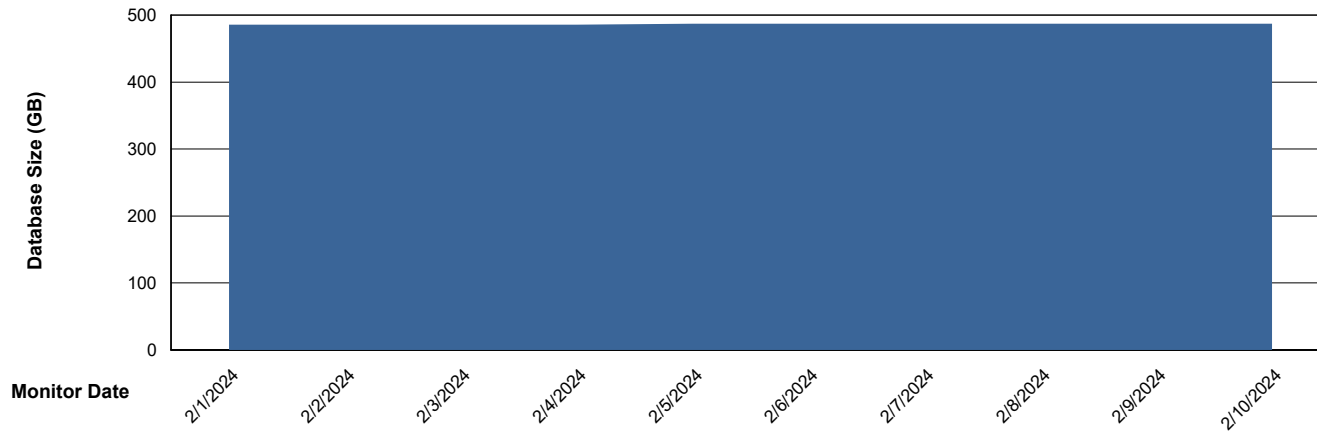

DATABASE SIZE NIX_PRD_ABSDB01_ABS1

Database growth over last month