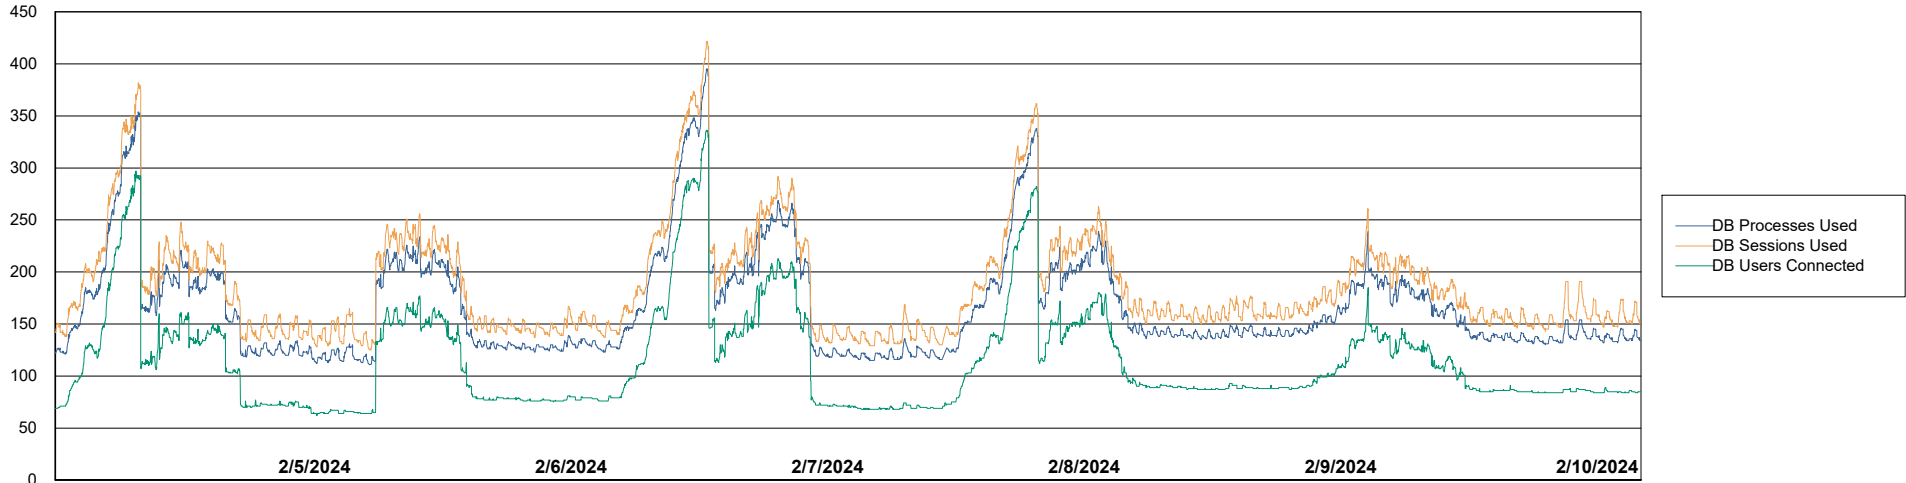

Weekly SLA Customer Report

Customer NIX_Production
Database ID 51

Database Performance NIX_PRD_ABSBI_ABS1

Weekly SLA Customer Report

Customer NIX_Production
Database ID 51

Database Performance NIX_PRD_ABSD01_ABS1