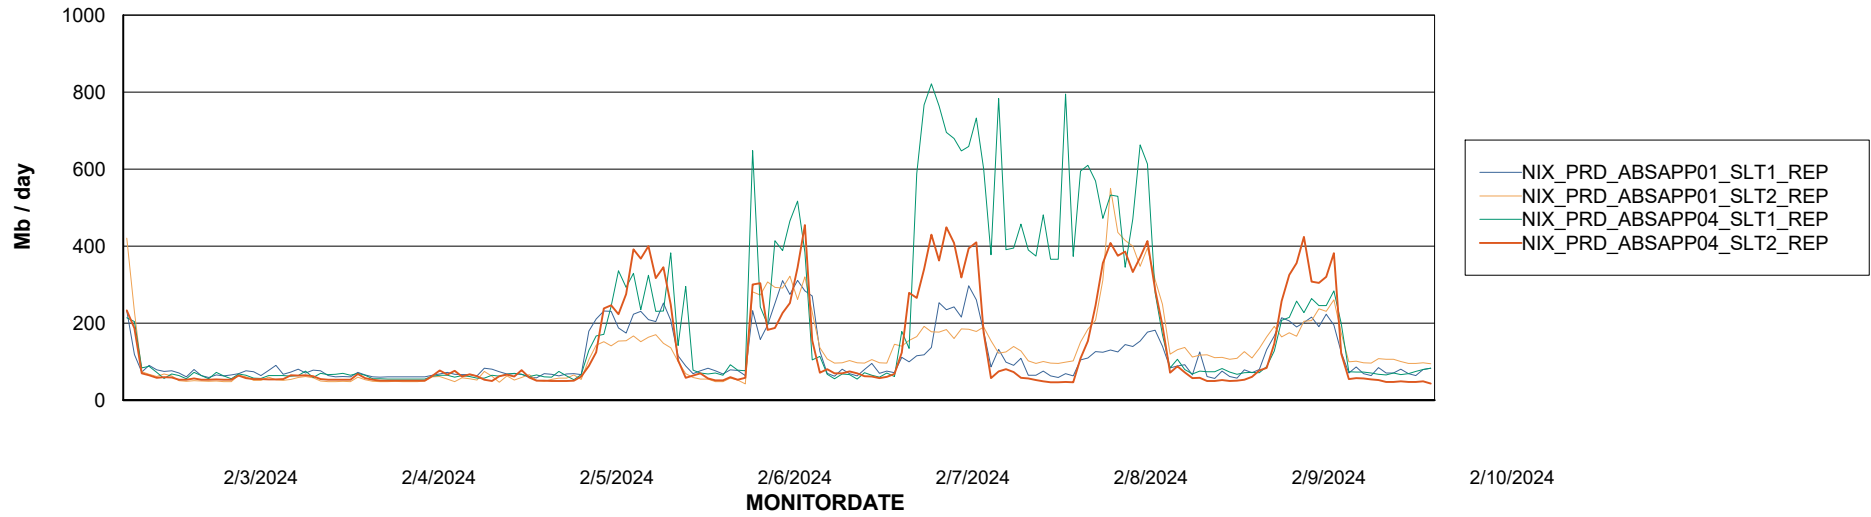

Avg memory used per ABS Server Service

Avg users per day per ABS server

Weekly SLA Customer Report

Customer NIX_Production
Database ID 51

ABSSolute Application ReportServer Services

Avg memory used per ReportServer Service