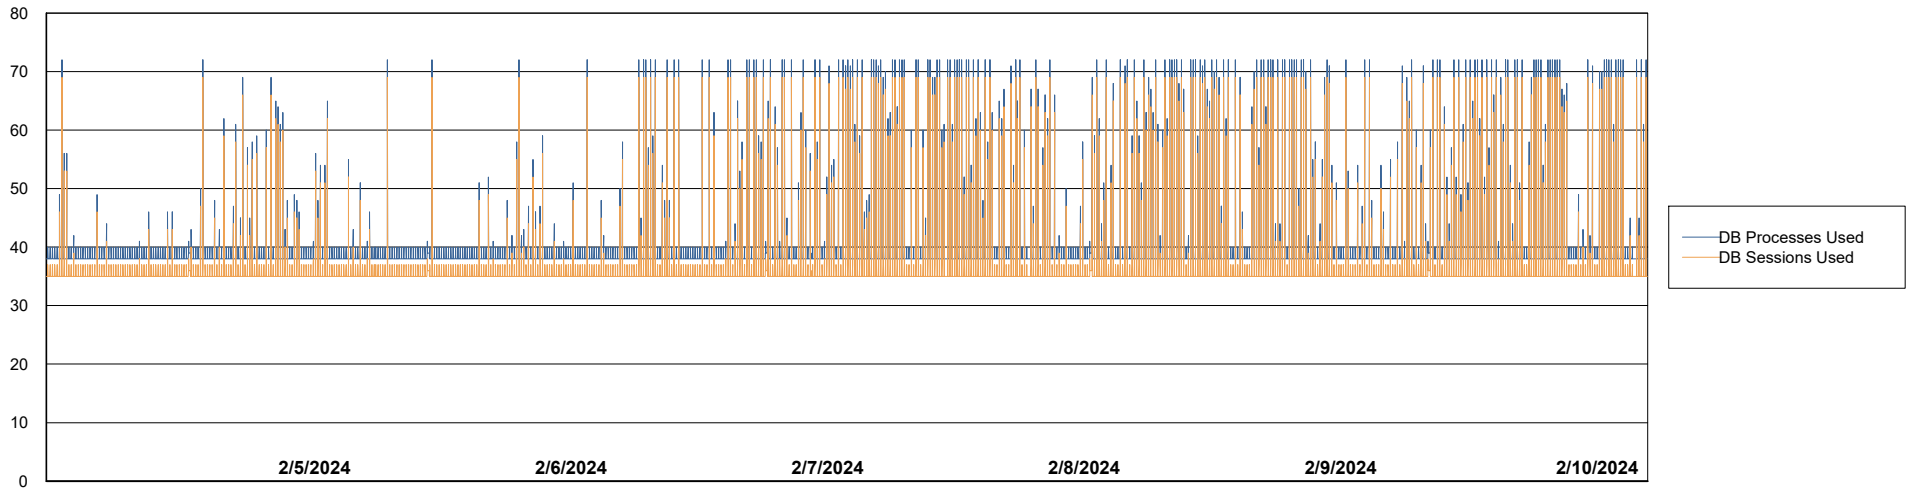

Database Performance NIX_PRD_ABSD02_HSBABS1

DB Processes Max 300