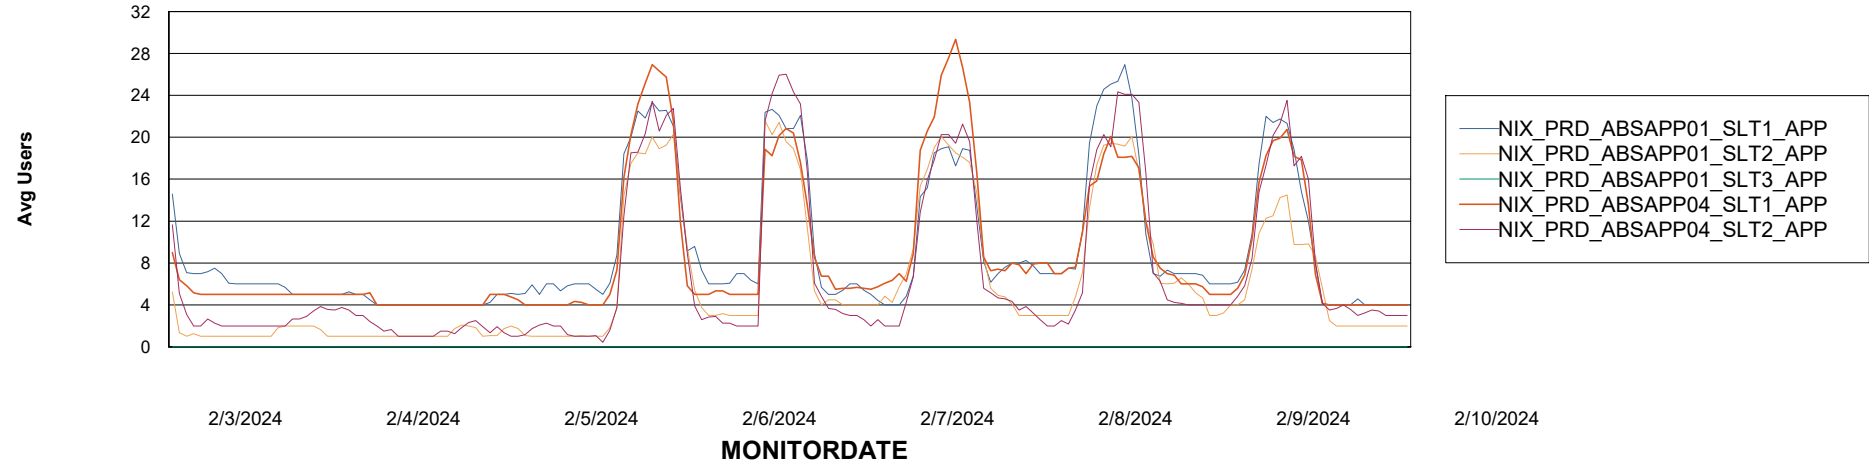

Avg users per day per ABS server