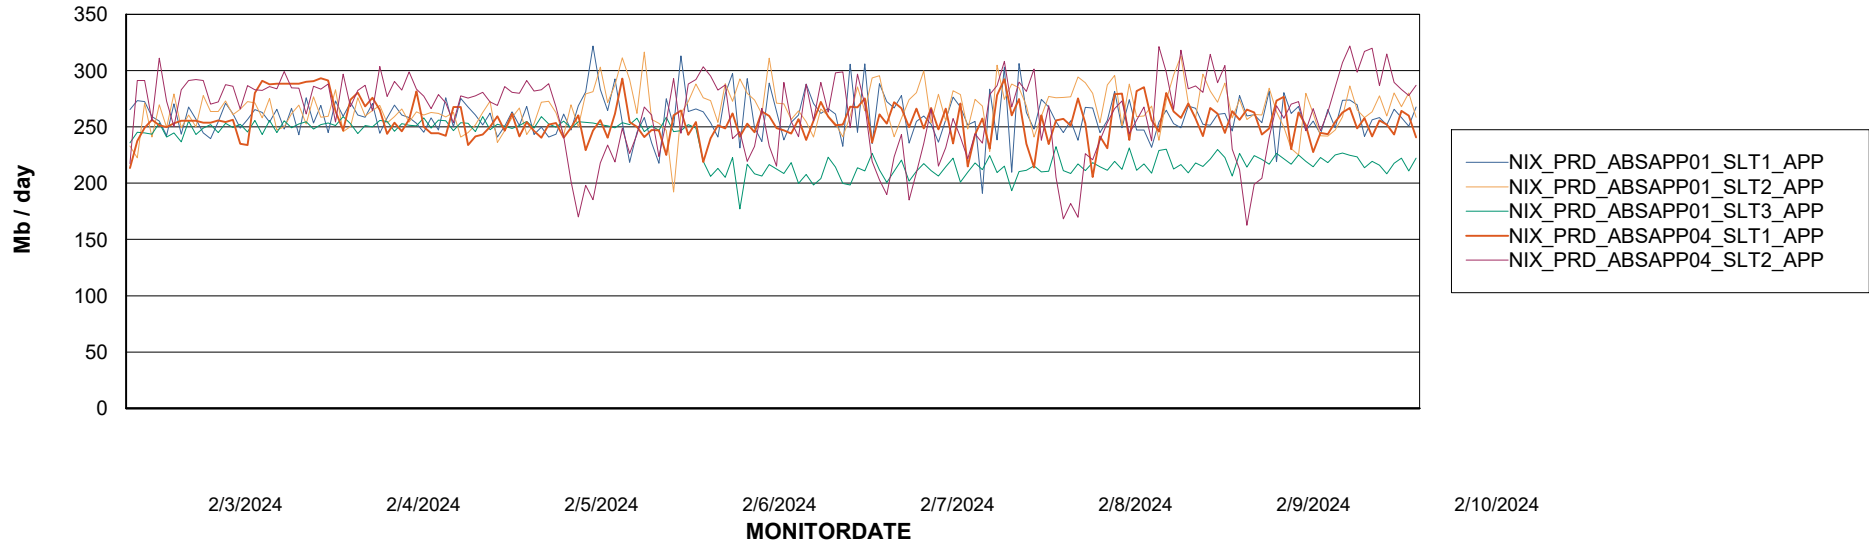

ABSSolute Application Server Services

Avg memory used per ABS Server Service