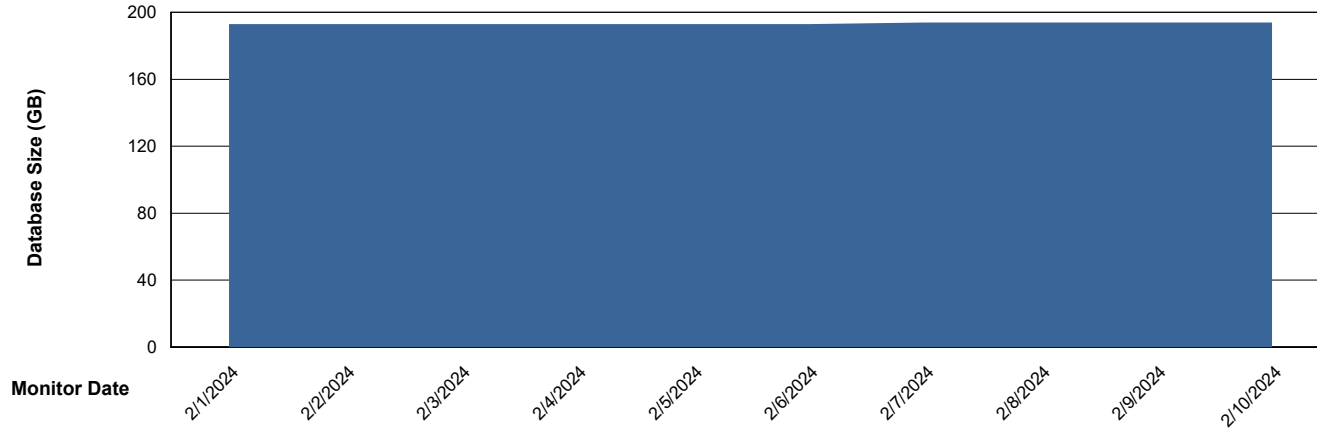

DATABASE SIZE NIX_PRD_ABSBI_ABS1

Database growth over last month