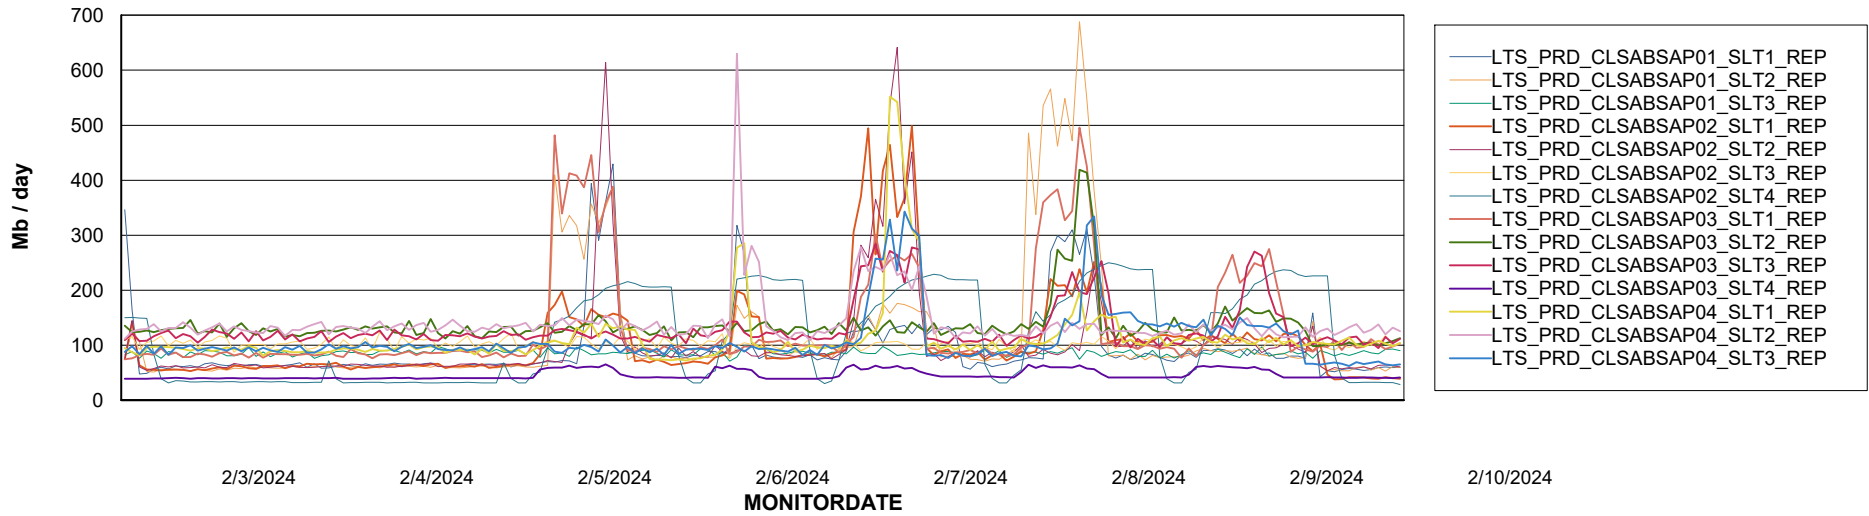

ABSSolute Application ReportServer Services

Avg memory used per ReportServer Service