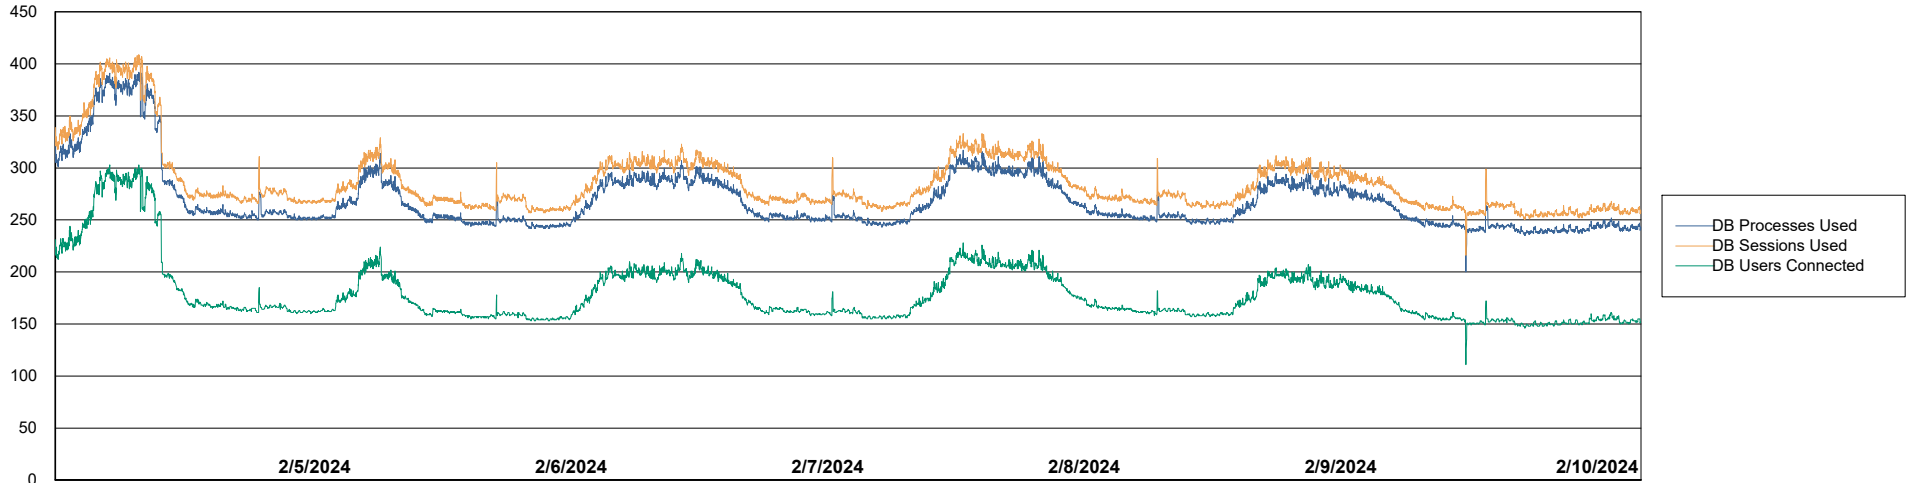

Weekly SLA Customer Report

Customer LTS(CleanLease)_Production
Database ID 126

Database Performance LTS_PRD_CLSABSBI01_ABS1

Weekly SLA Customer Report

Customer LTS(CleanLease)_Production
Database ID 126

Database Performance LTS_PRD_CLSABSDB01_ABS1