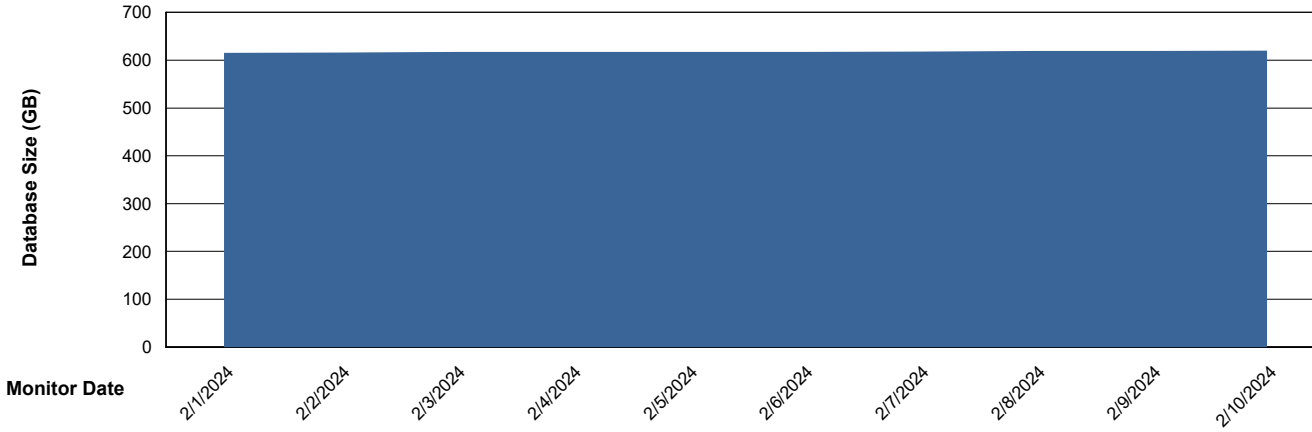

DATABASE SIZE LTS_PRD_CLSABSBI01_ABS1

Database growth over last month