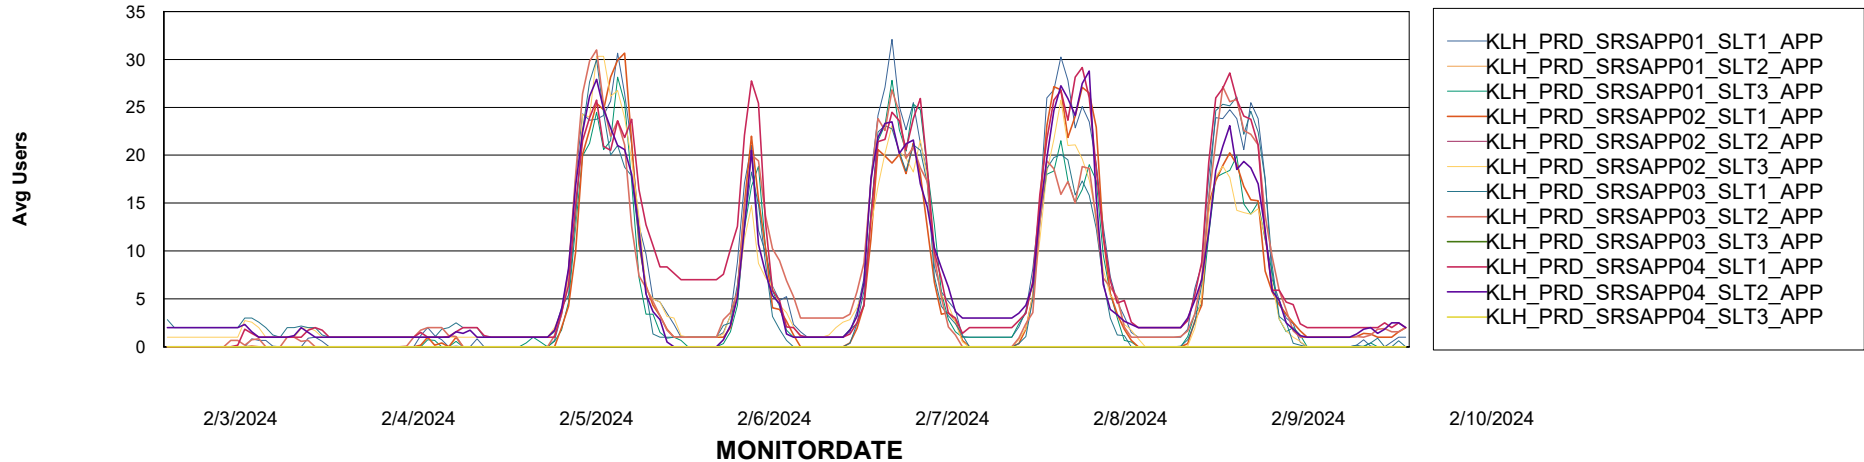

Weekly SLA Customer Report

Customer KLH_Production (24/7)
Database ID 139

ABSSolute Application Server Services

Avg memory used per ABS Server Service

Avg users per day per ABS server

Weekly SLA Customer Report