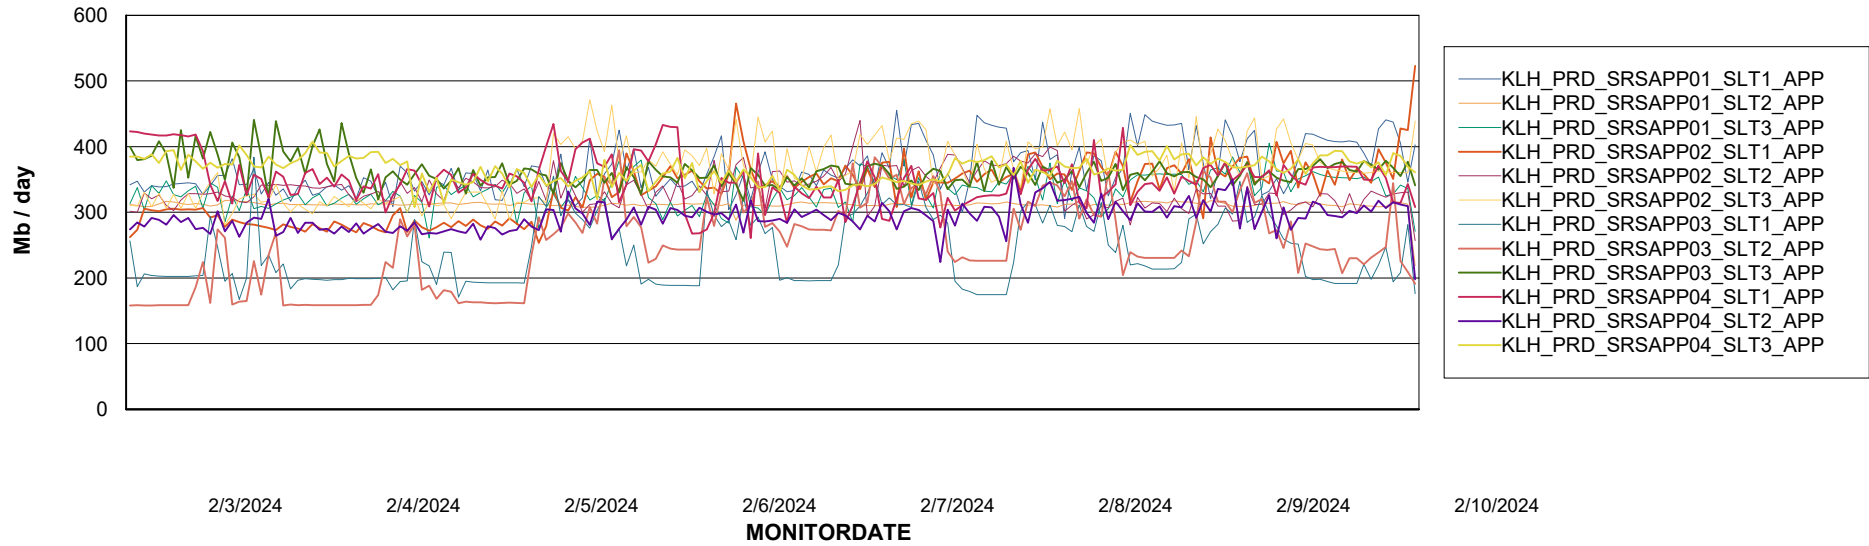

ABSSolute Application Server Services

Avg memory used per ABS Server Service