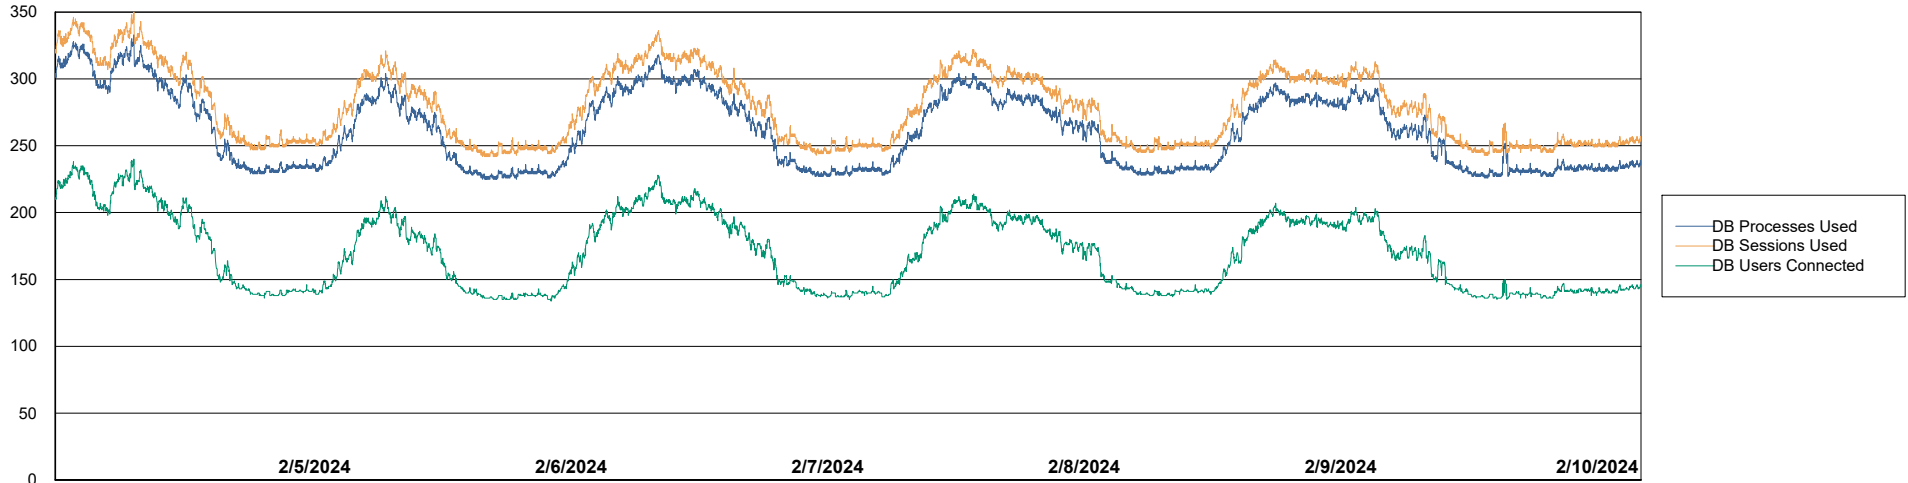

Weekly SLA Customer Report

Customer KLH_Production (24/7)
Database ID 139

Database Performance KLH_PRD_SRSBIDB01_ABS1

Weekly SLA Customer Report

Customer KLH_Production (24/7)
Database ID 139

Database Performance KLH_PRD_SRSDDB01_ABS1