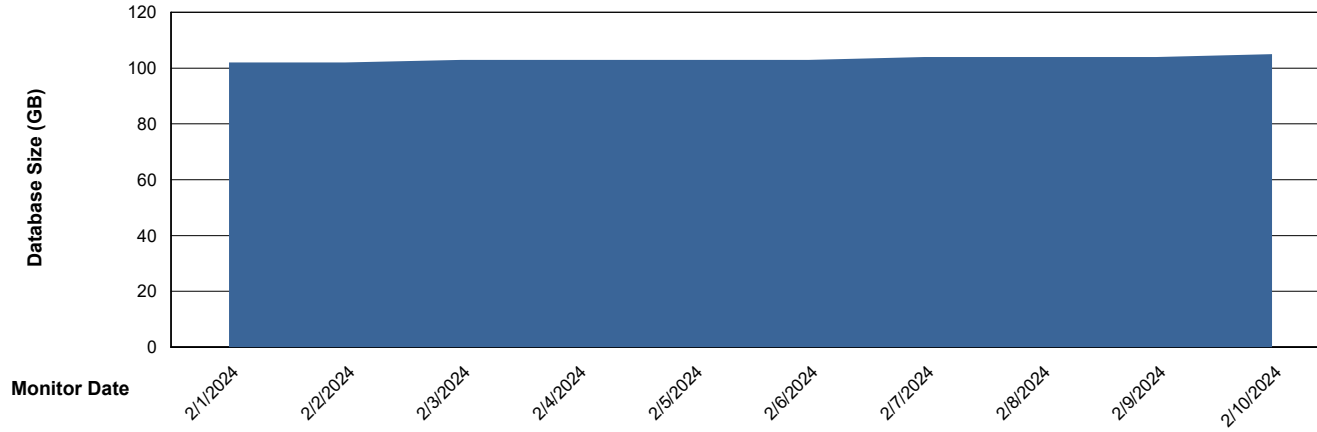

Weekly SLA Customer Report

Customer KLH_Production (24/7)
Database ID 139

Database Performance KLH_PRD_SRSD02_HSBABS1

DB Processes Max 4
DB Processes Max 1,000
DB Processes Max 0

Weekly SLA Customer Report

Customer KLH_Production (24/7)
Database ID 139

DATABASE SIZE KLH_PRD_SRSBIDB01_ABS1

Database growth over last month

DATABASE SIZE KLH_PRD_SRSDB01_ABS1

Database growth over last month

Weekly SLA Customer Report