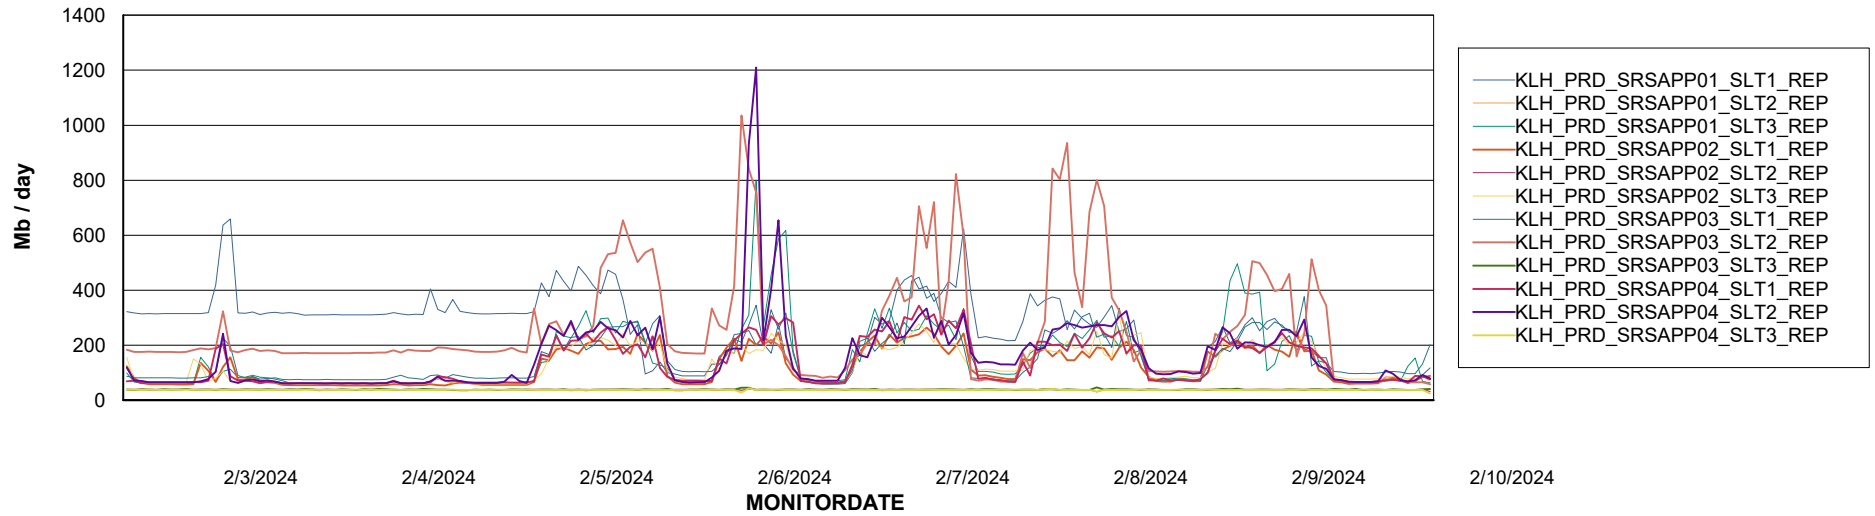

ABSSolute Application ReportServer Services

Avg memory used per ReportServer Service