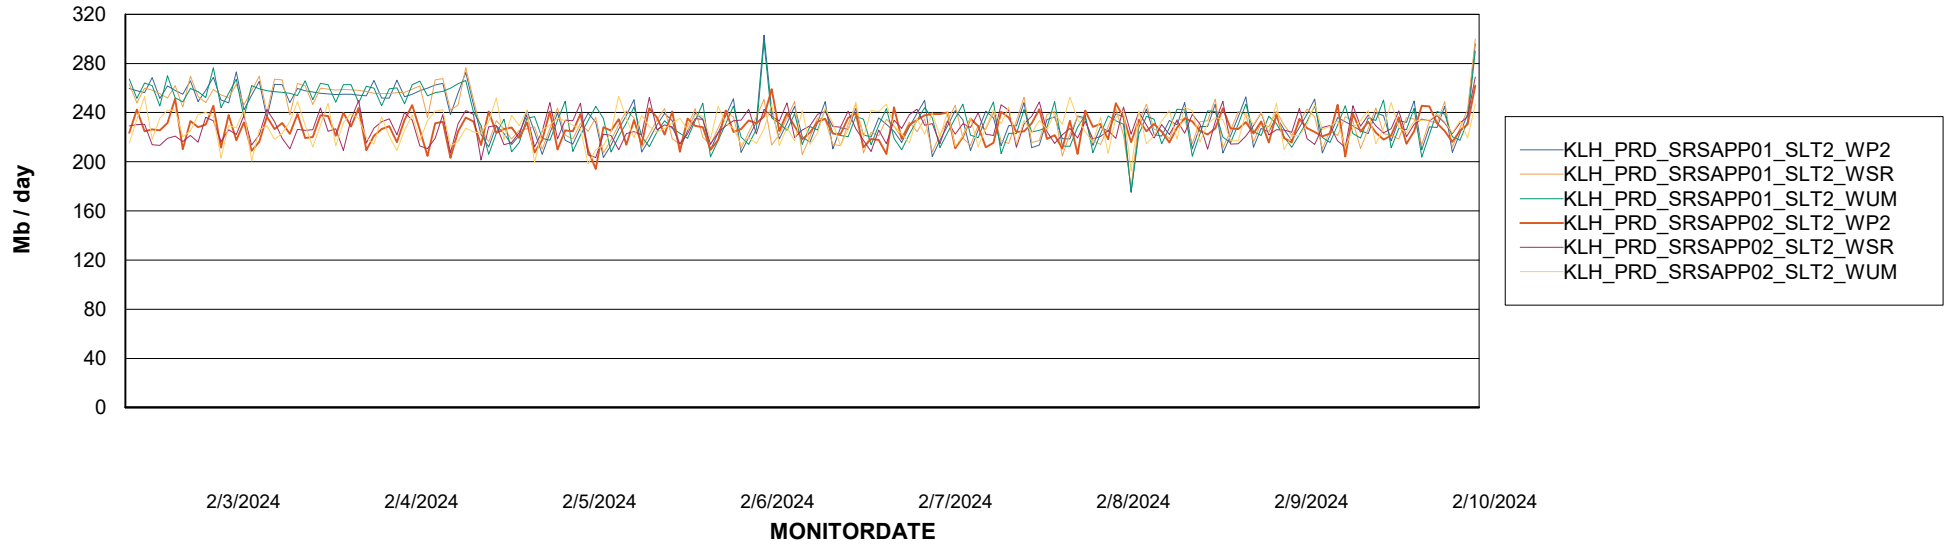

ABSSolute Web Component Services

Avg memory used per ABS Web component