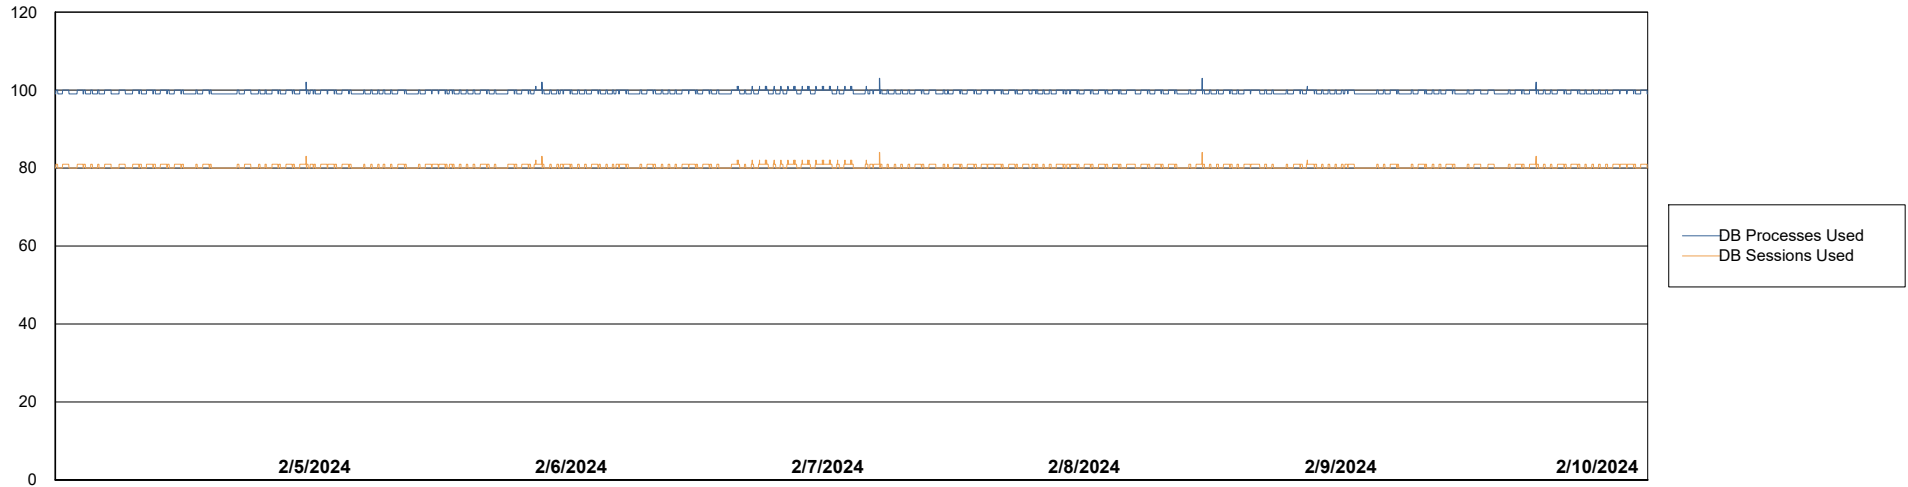

Database Performance KLH_PRD_SRSD02_HSBABS1

DB Processes Max 4
DB Processes Max 1,000
DB Processes Max 0