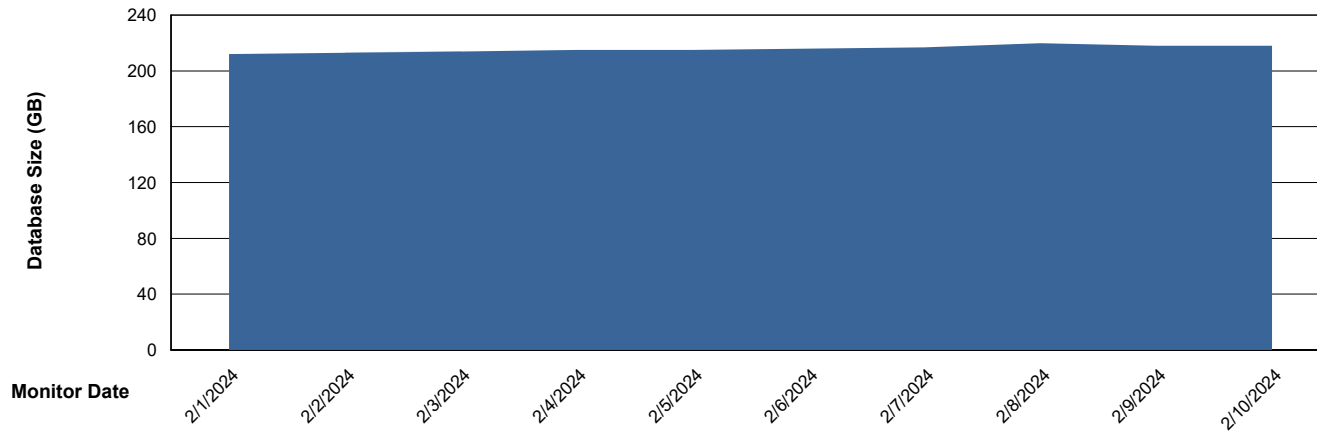

Customer KLH_Production (24/7)
Database ID 139

DATABASE SIZE KLH_PRD_SRSBIDB01_ABS1

Database growth over last month

DATABASE SIZE KLH_PRD_SRSDB01_ABS1

Database growth over last month

Weekly SLA Customer Report