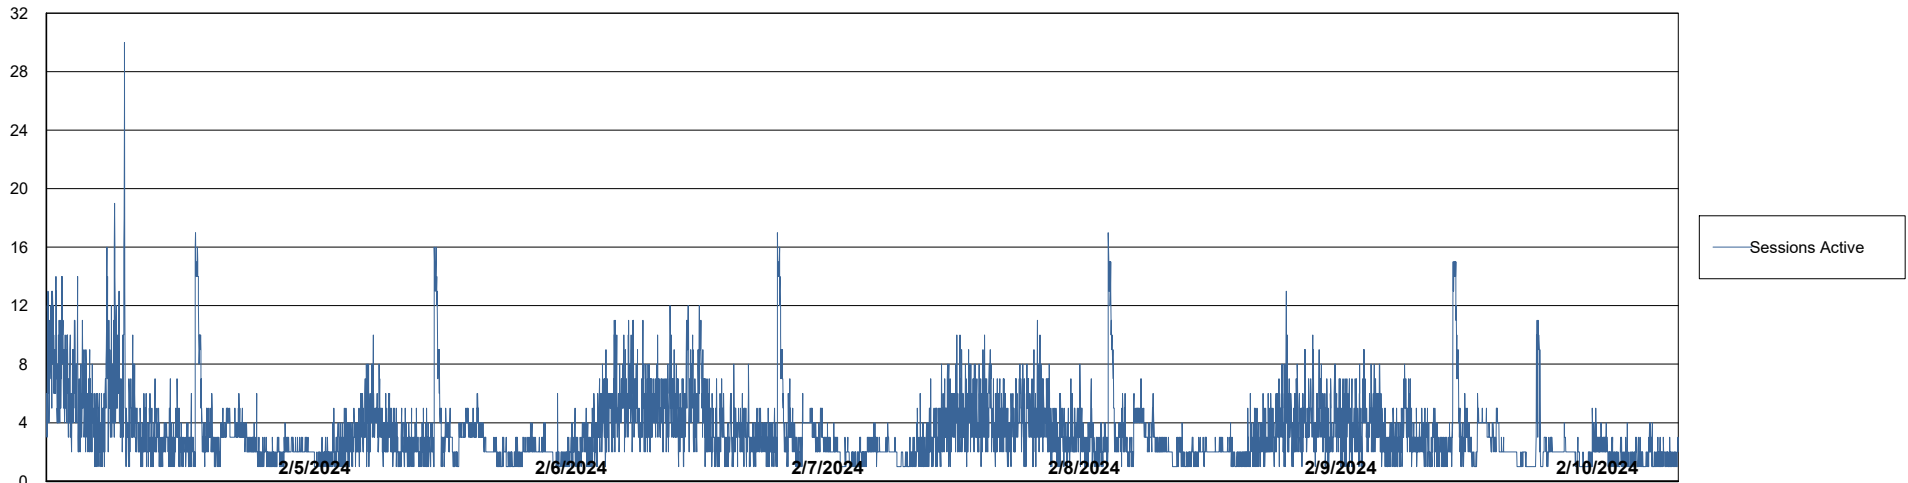

Weekly SLA Customer Report

Customer KLH_Production (24/7)
Database ID 139

Database Performance KLH_PRD_SRSBIDB01_ABS1

Weekly SLA Customer Report

Customer KLH_Production (24/7)
Database ID 139

Database Performance KLH_PRD_SRSDDB01_ABS1