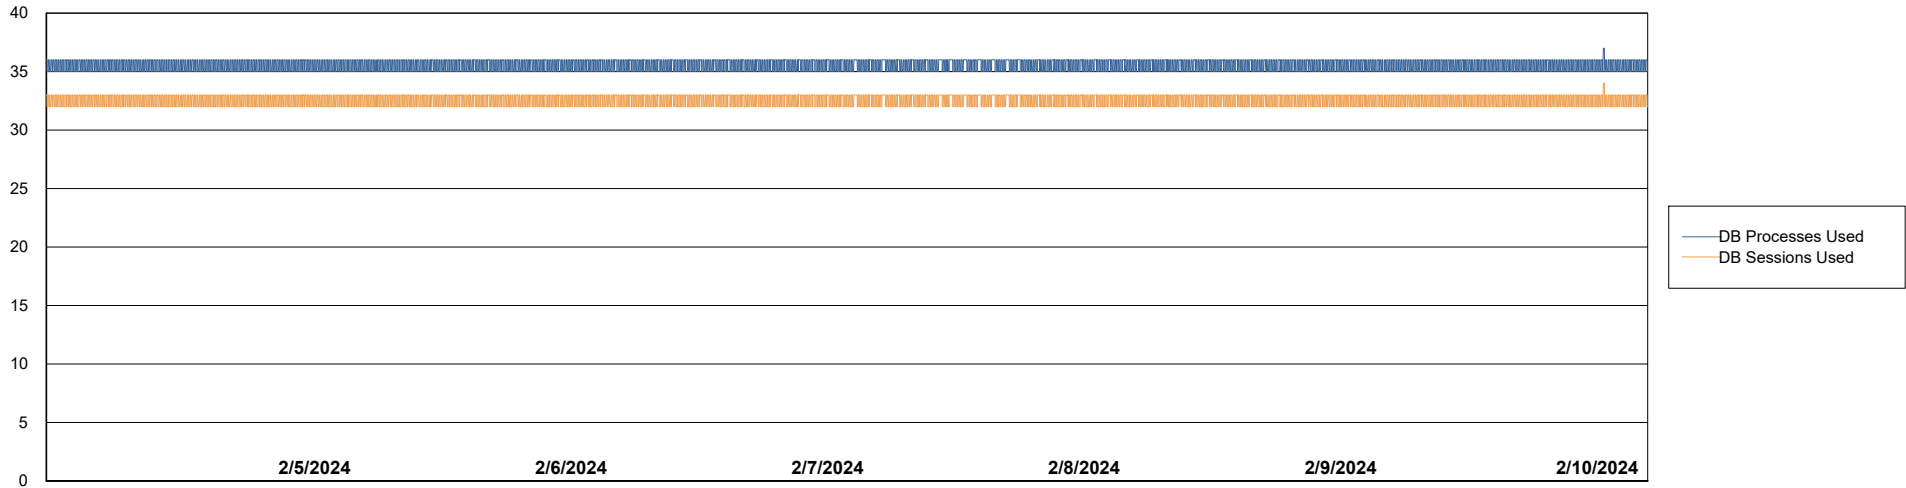

Database Performance KLA_STB_KLAHQORA04_DB_HSBABS1

DB Processes Max 1,000