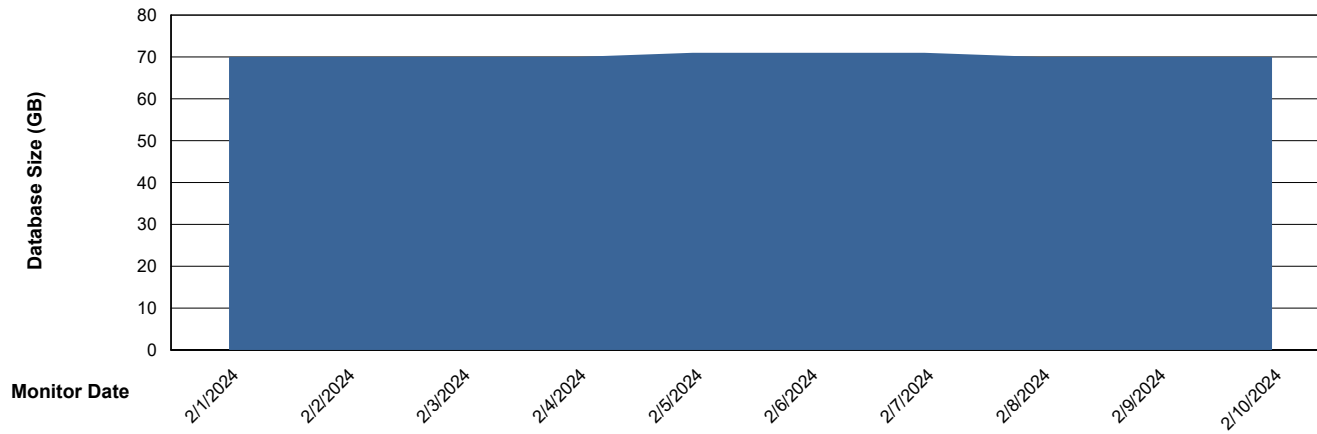

DATABASE SIZE KLA_TST_KLAHQORA04_DB_ABST

Database growth over last month