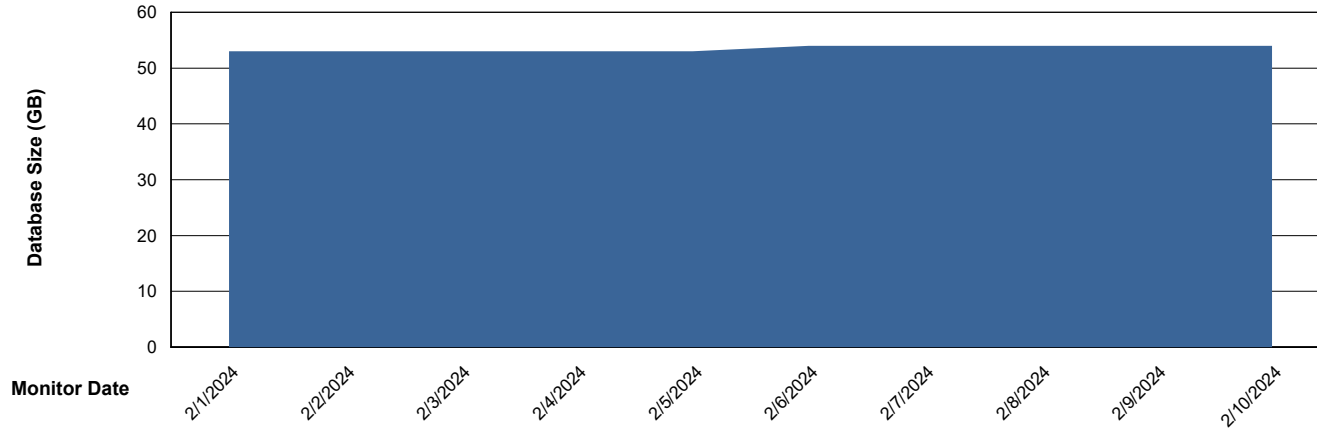

Weekly SLA Customer Report

Customer KBR_Production
Database ID 117

Database Performance KBR_PRD_BI-DBSRV_ABS1

Weekly SLA Customer Report

Customer KBR_Production
Database ID 117

Database Performance KBR_PRD_DB-SRV1_ABS1

Weekly SLA Customer Report

Customer KBR_Production
Database ID 117

Database Performance KBR_PRD_DB-SRV2_HSBABS1

DB Processes Max 1,000

Weekly SLA Customer Report

Customer KBR_Production
Database ID 117

DATABASE SIZE KBR_PRD_BI-DBSRV_ABS1

Database growth over last month

DATABASE SIZE KBR_PRD_DB-SRV1_ABS1

Database growth over last month

Weekly SLA Customer Report

Customer KBR_Production
Database ID 117

Database Tablespace KBR_PRD_BI-DBSRV_ABS1