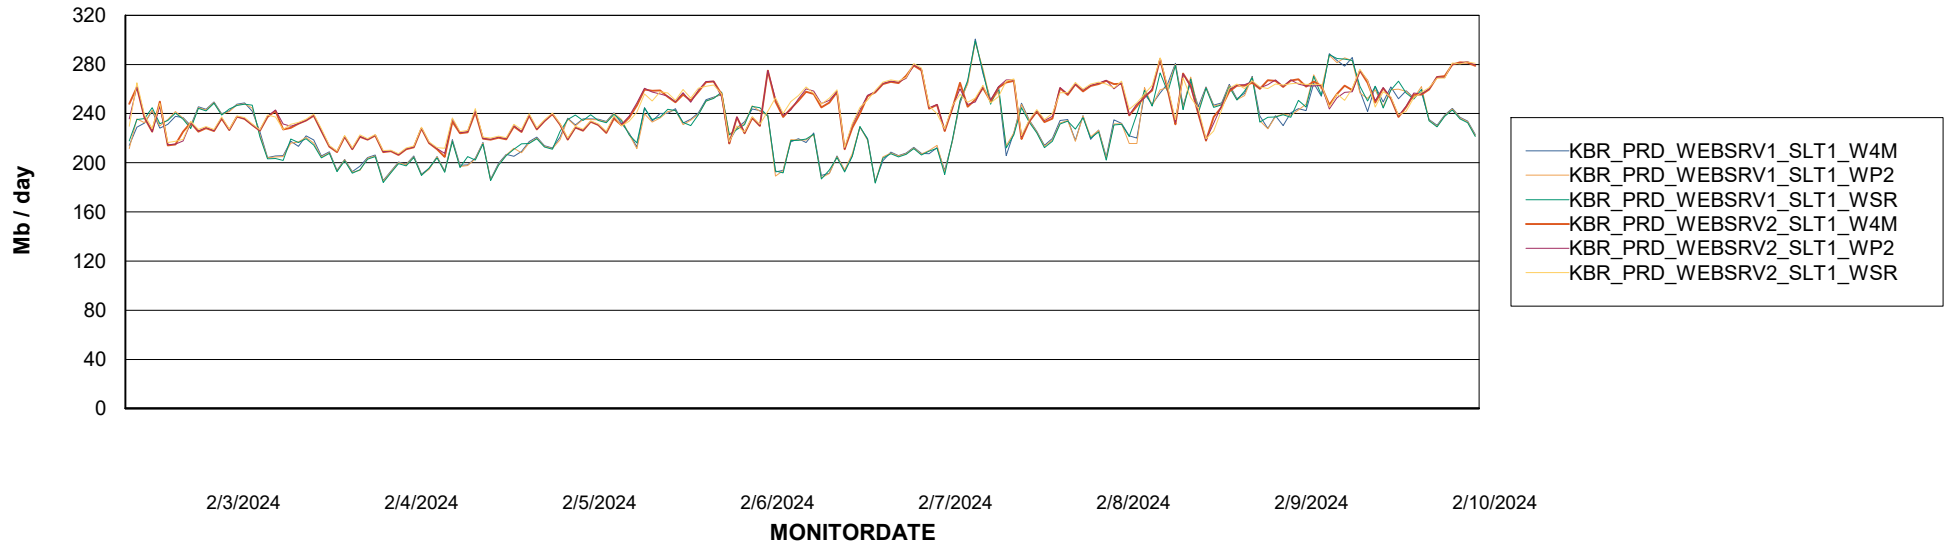

ABSolute Web Component Services

Avg memory used per ABS Web component