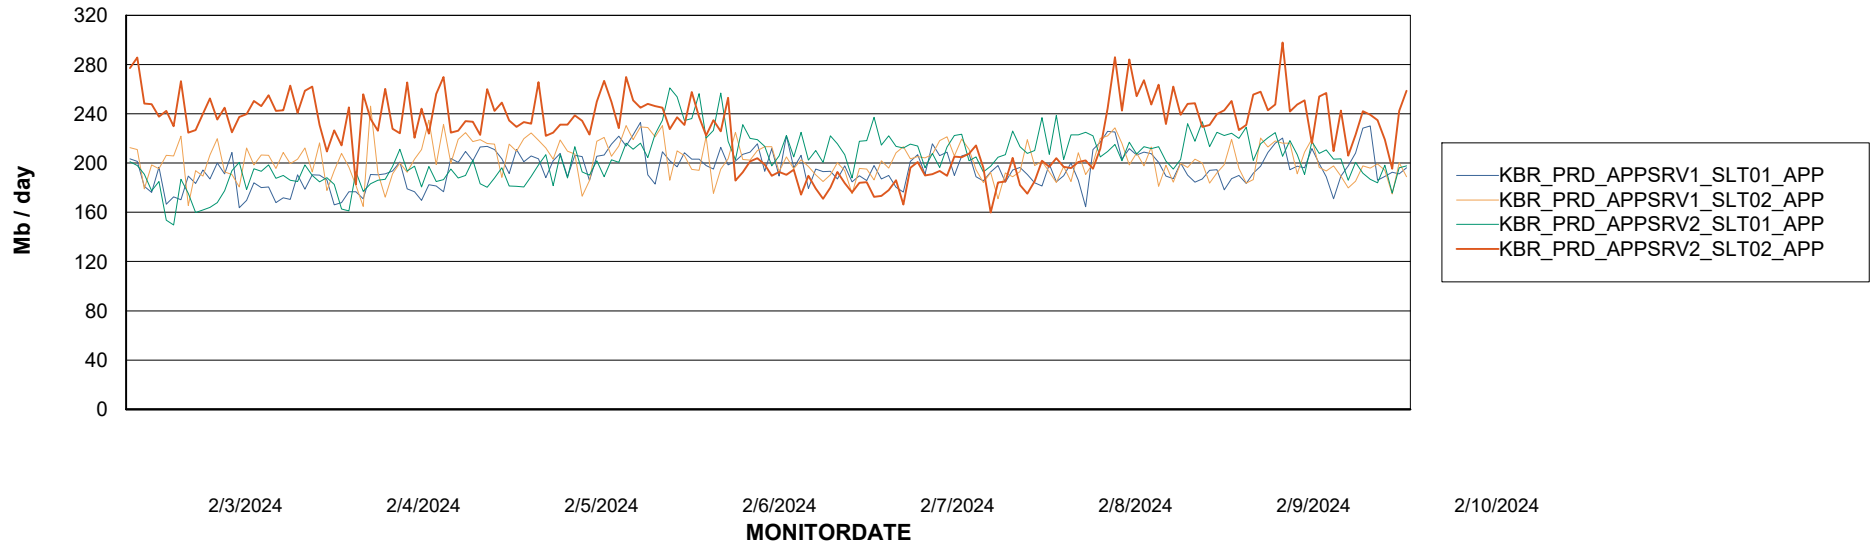

ABSSolute Application Server Services

Avg memory used per ABS Server Service