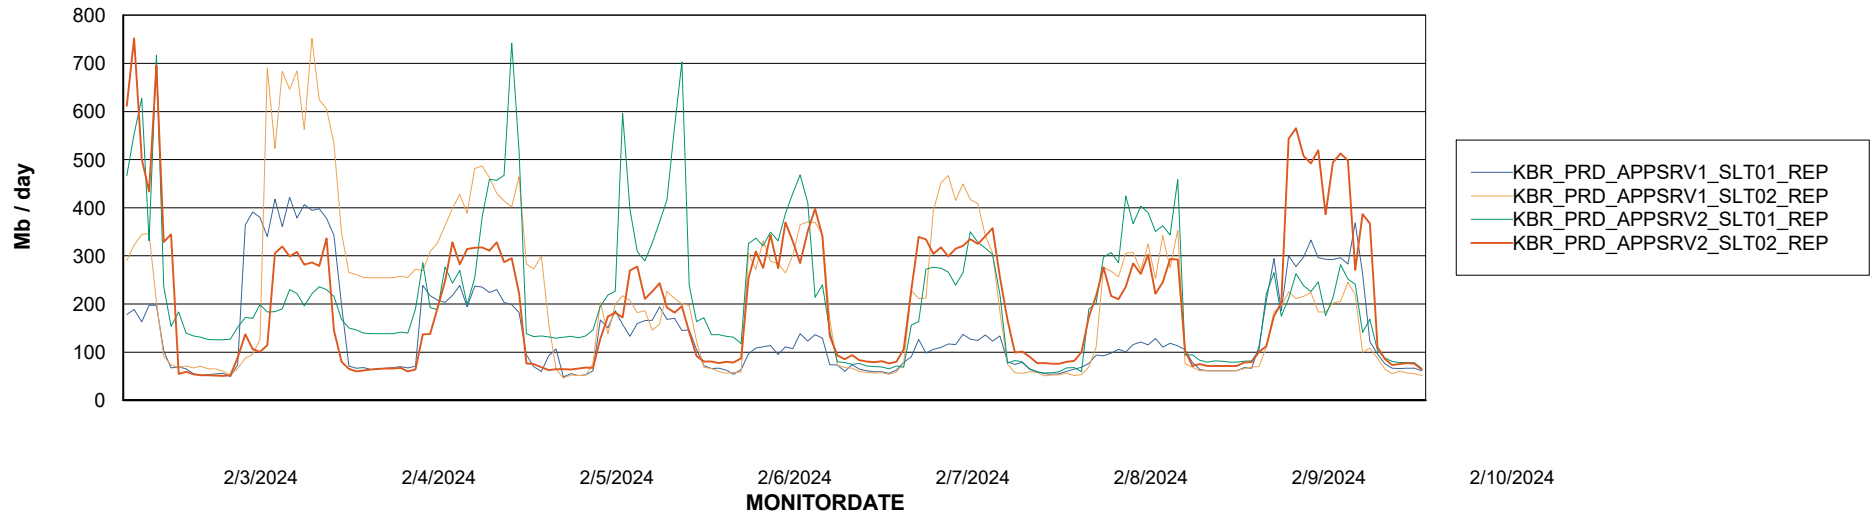

Avg memory used per ABS Server Service

Weekly SLA Customer Report

Customer KBR_Production
Database ID 117

ABSSolute Application Server Services

Avg memory used per ReportServer Service

Avg users per day per ABS server