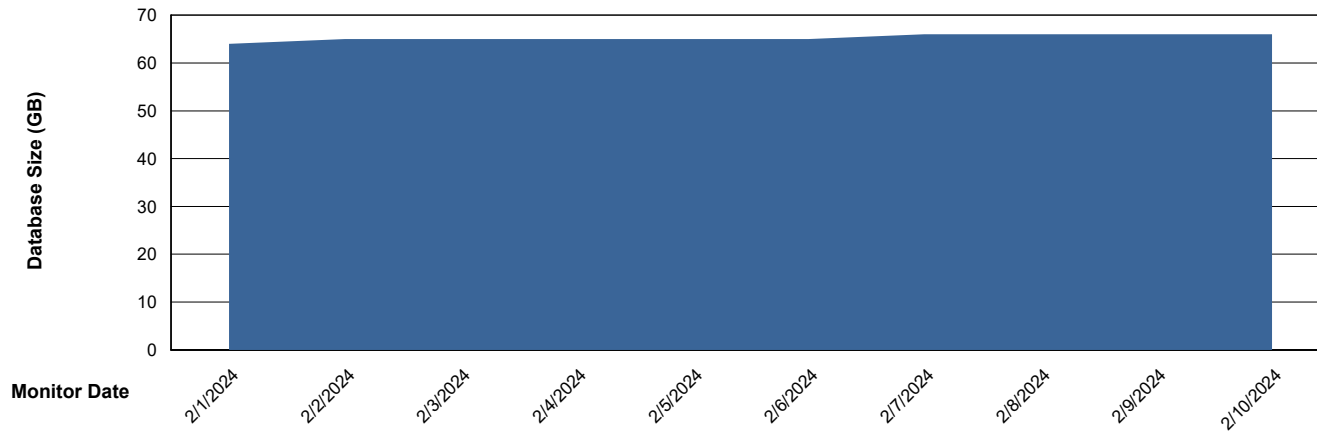

Weekly SLA Customer Report

Customer KBR_Production
Database ID 117

Database Performance KBR_PRD_BI-DBSRV_ABS1

Weekly SLA Customer Report

Customer KBR_Production
Database ID 117

Database Performance KBR_PRD_DB-SRV1_ABS1

Weekly SLA Customer Report

Customer KBR_Production
Database ID 117

Database Performance KBR_PRD_DB-SRV2_HSBABS1

DB Processes Max 1,000

Weekly SLA Customer Report

Customer KBR_Production
Database ID 117

DATABASE SIZE KBR_PRD_BI-DBSRV_ABS1

Database growth over last month

DATABASE SIZE KBR_PRD_DB-SRV1_ABS1

Database growth over last month

Weekly SLA Customer Report

Customer KBR_Production
Database ID 117

Database Tablespace KBR_PRD_BI-DBSRV_ABS1