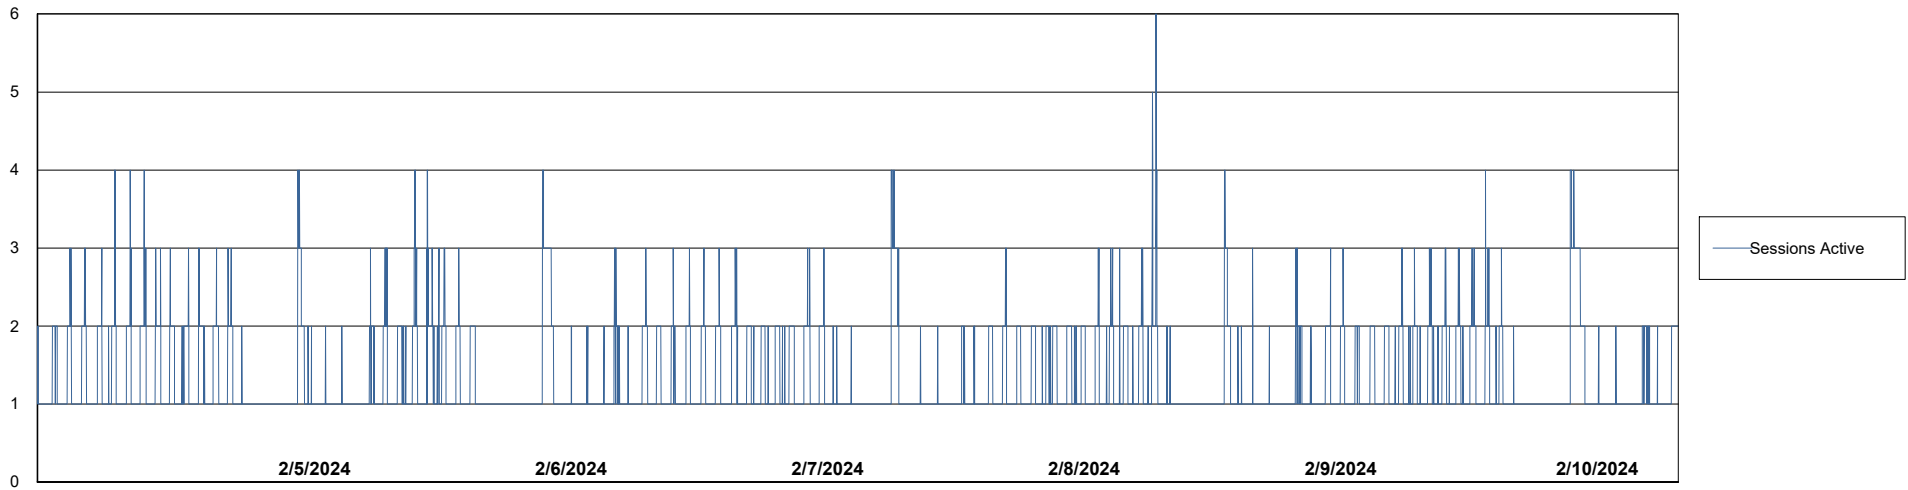

Database Performance KBR_PRD_BI-DBSRV_ABS1