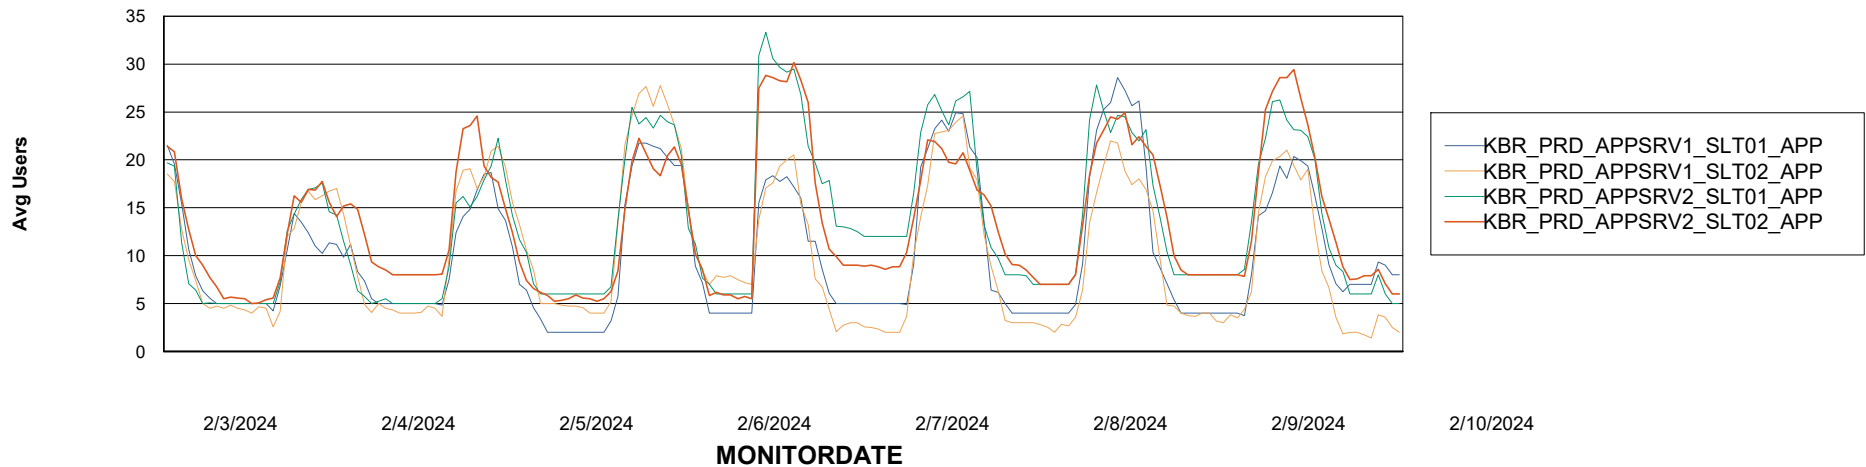

Avg memory used per ABS Server Service

Weekly SLA Customer Report

Customer KBR_Production
Database ID 117

ABSSolute Application Server Services

Avg memory used per ReportServer Service

Avg users per day per ABS server