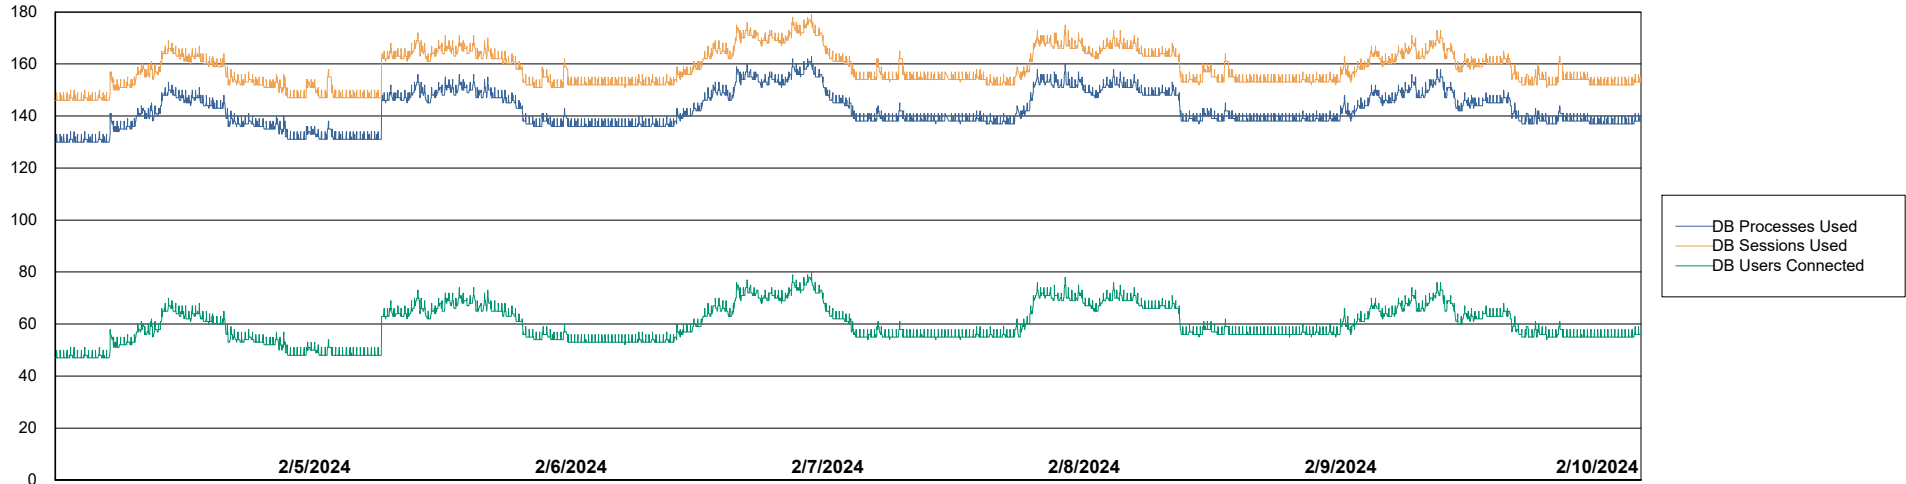

Weekly SLA Customer Report

Customer KBR_Production
 Database ID 117

Harddisk Usage KBR_PRD_WEBSRV2

	Free disk space on / (%)	Total disk space on / (Gb)	Used disk space on / (Gb)	Free disk space on /boot (%)	Total disk space on /boot (Gb)	Used disk space on /boot (Gb)
2/10/2024	82	55	10	59	1	0
2/9/2024	82	55	10	59	1	0
2/8/2024	82	55	10	59	1	0
2/7/2024	82	55	10	59	1	0
2/6/2024	82	55	10	59	1	0
2/5/2024	82	55	10	59	1	0
2/4/2024	82	55	10	59	1	0

Weekly SLA Customer Report

Customer KBR_Production
Database ID 117

Database Performance KBR_PRD_BI-DBSRV_ABS1

Weekly SLA Customer Report

Customer KBR_Production
Database ID 117

Database Performance KBR_PRD_DB-SRV1_ABS1