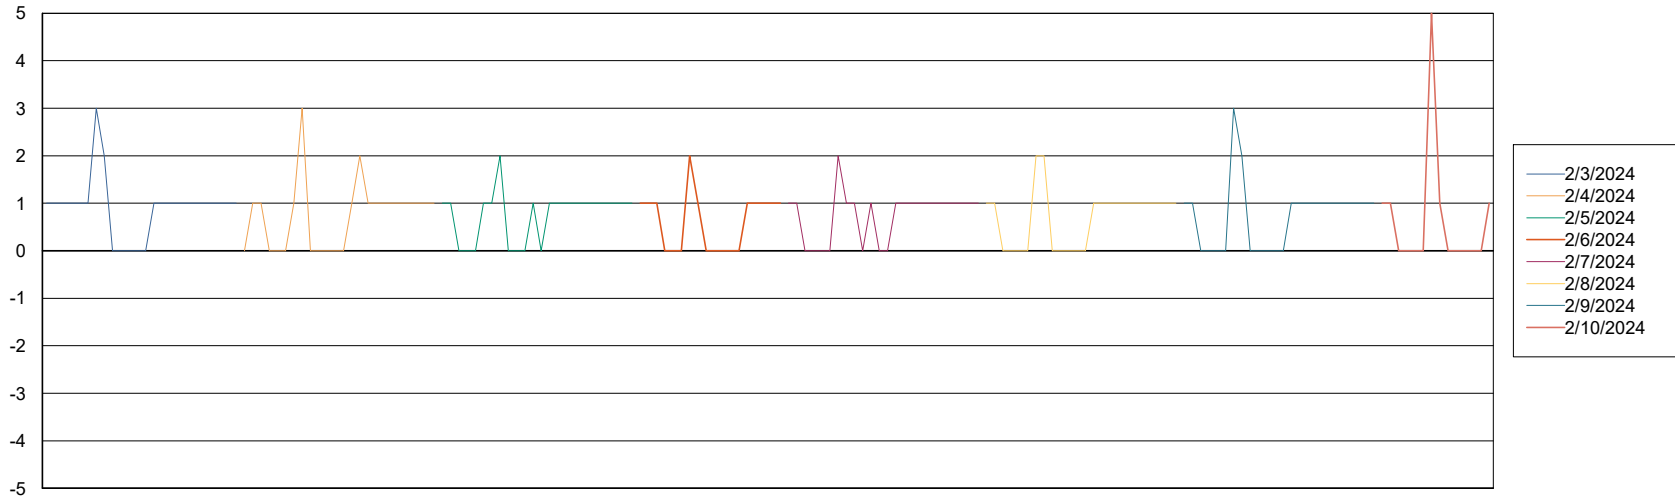

Standby Database Health KBR_Production

Recovery lag for last 7 days