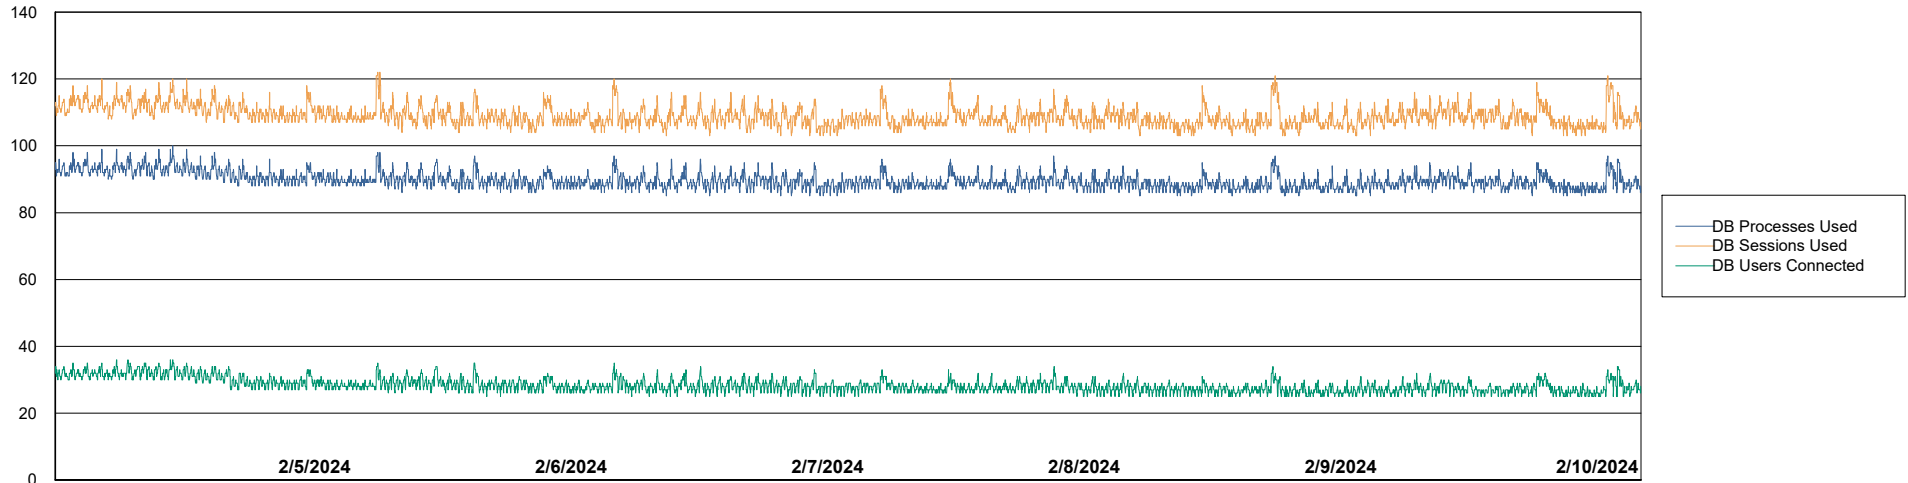

Database Performance KBR_PRD_BI-DBSRV_ABS1