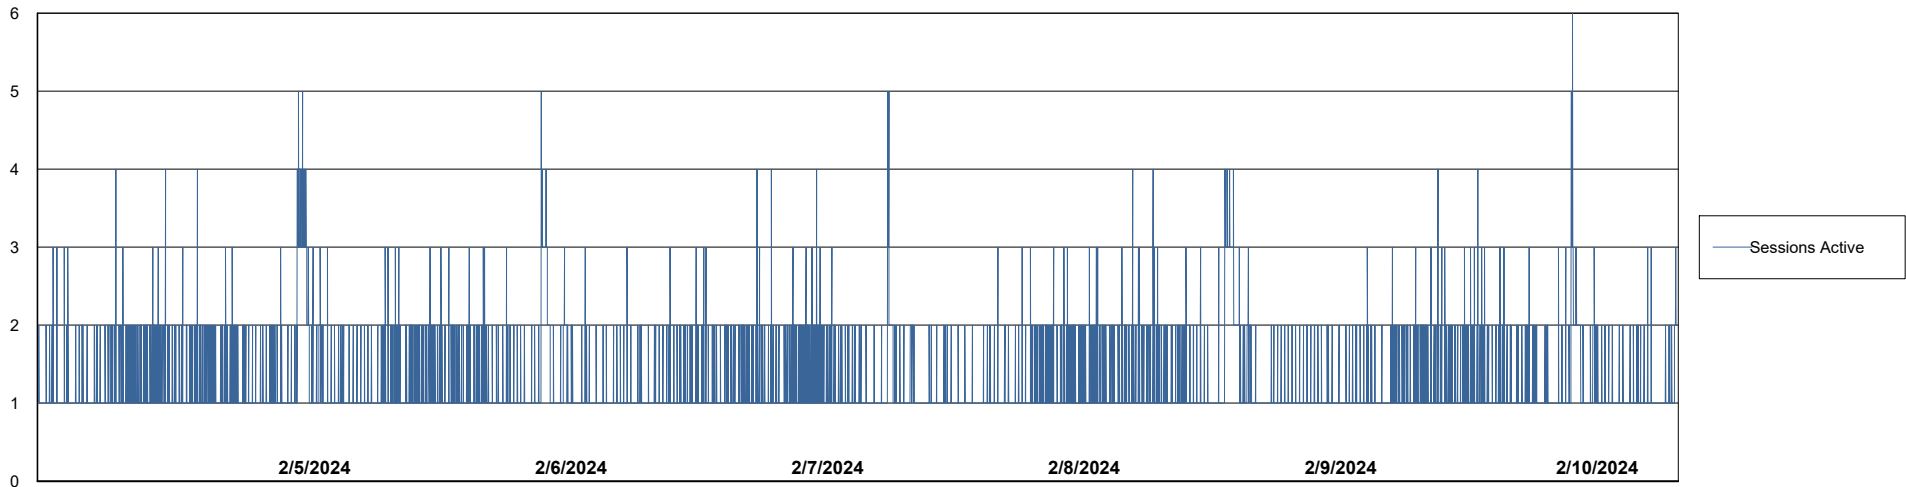

Weekly SLA Customer Report

Customer KBR_Production
 Database ID 117

Harddisk Usage KBR_PRD_WEBSRV2

	Free disk space on / (%)	Total disk space on / (Gb)	Used disk space on / (Gb)	Free disk space on /boot (%)	Total disk space on /boot (Gb)	Used disk space on /boot (Gb)
2/10/2024	82	55	10	59	1	0
2/9/2024	82	55	10	59	1	0
2/8/2024	82	55	10	59	1	0
2/7/2024	82	55	10	59	1	0
2/6/2024	82	55	10	59	1	0
2/5/2024	82	55	10	59	1	0
2/4/2024	82	55	10	59	1	0

Weekly SLA Customer Report

Customer KBR_Production
Database ID 117

Database Performance KBR_PRD_BI-DBSRV_ABS1

Weekly SLA Customer Report

Customer KBR_Production
Database ID 117

Database Performance KBR_PRD_DB-SRV1_ABS1