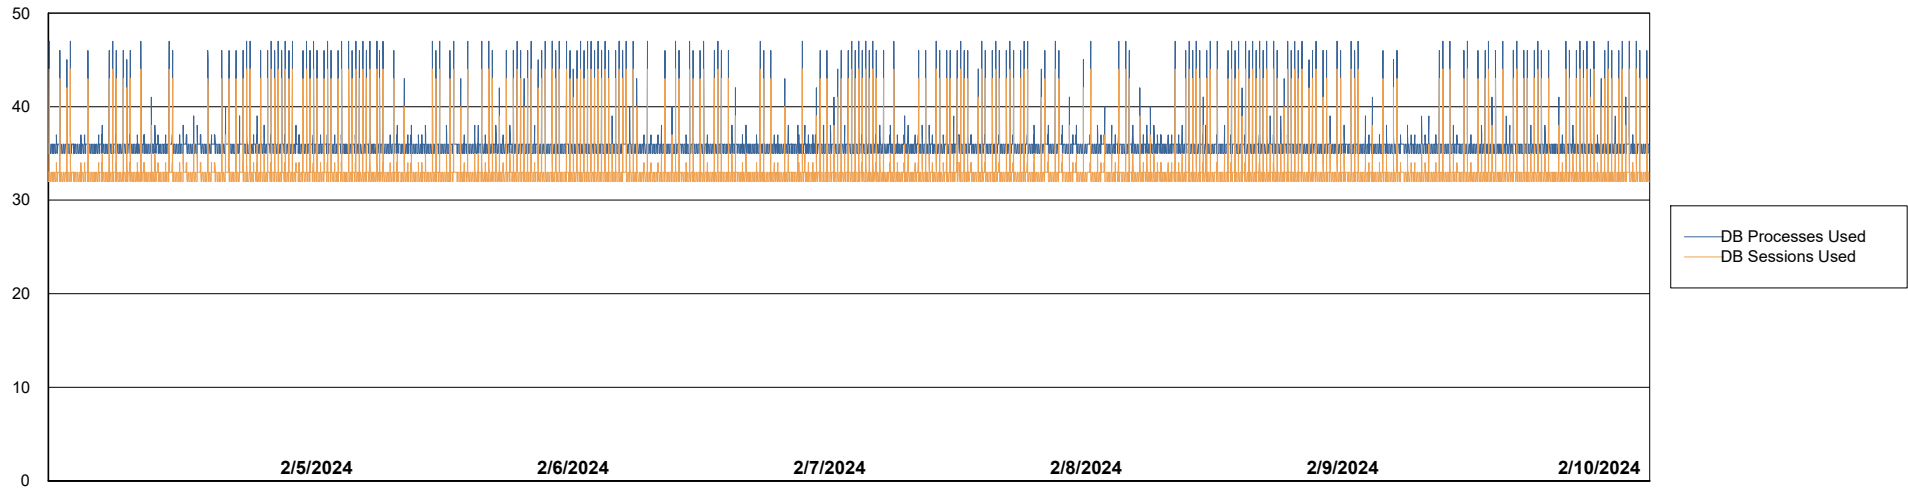

Database Performance KBR_PRD_DB-SRV2_HSBABS1

DB Processes Max 1,000