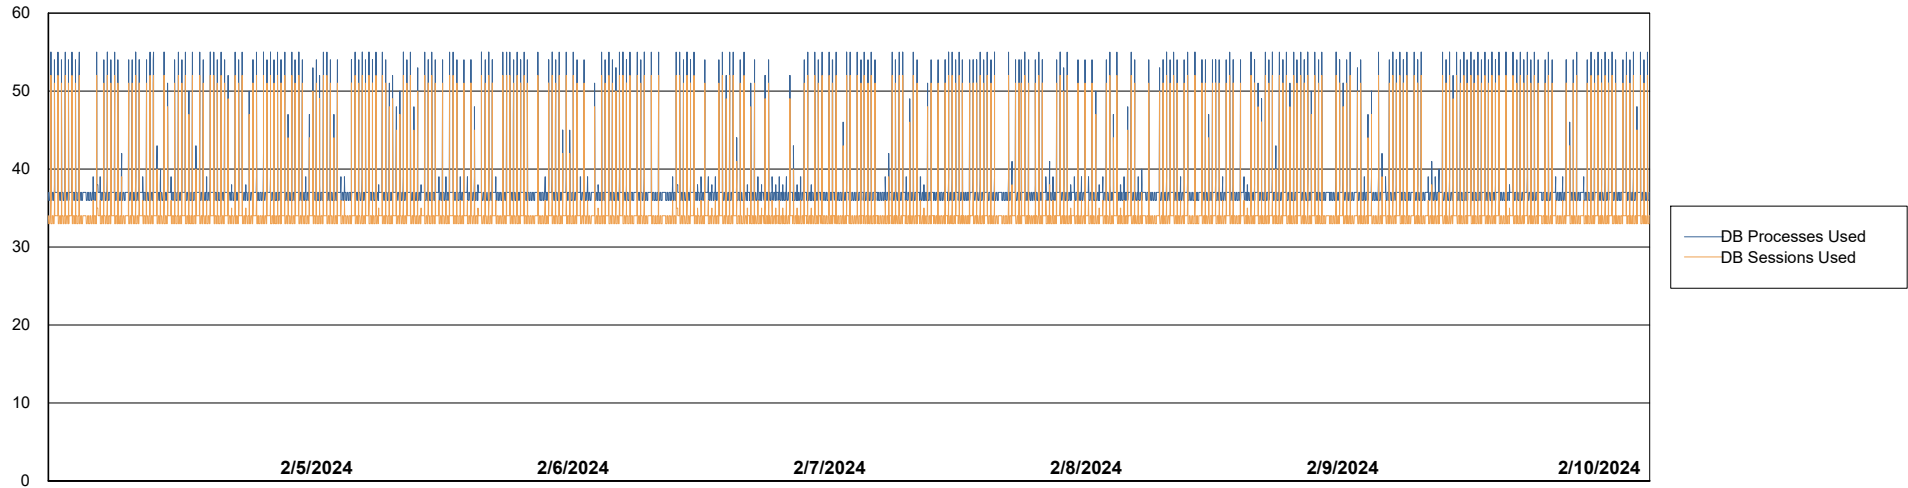

Database Performance HUE_PRD_S-ORATEST2_HSBABS1

DB Processes Max 1,000