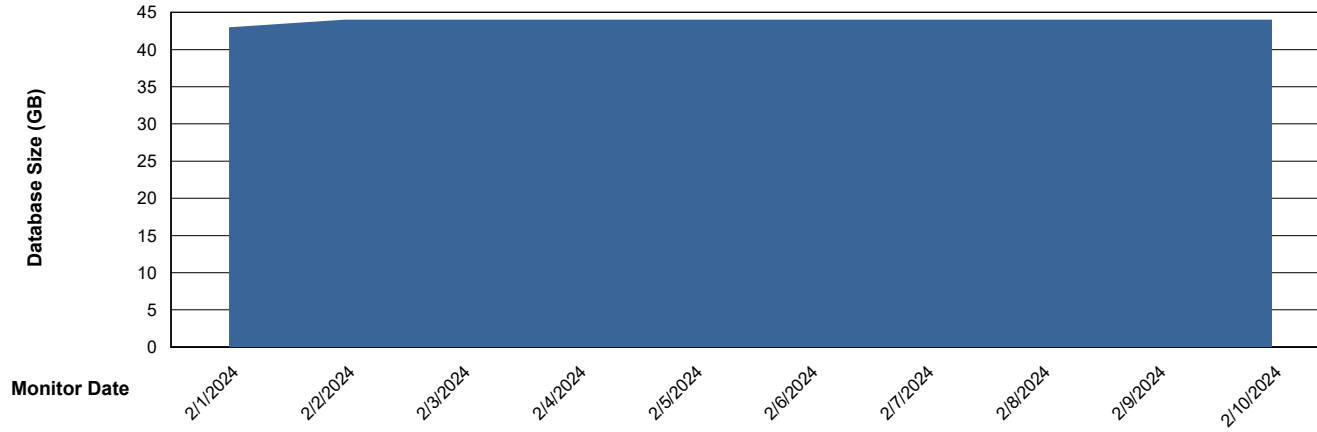

DATABASE SIZE HUE_PRD_S-ORABI2_ABS1

Database growth over last month