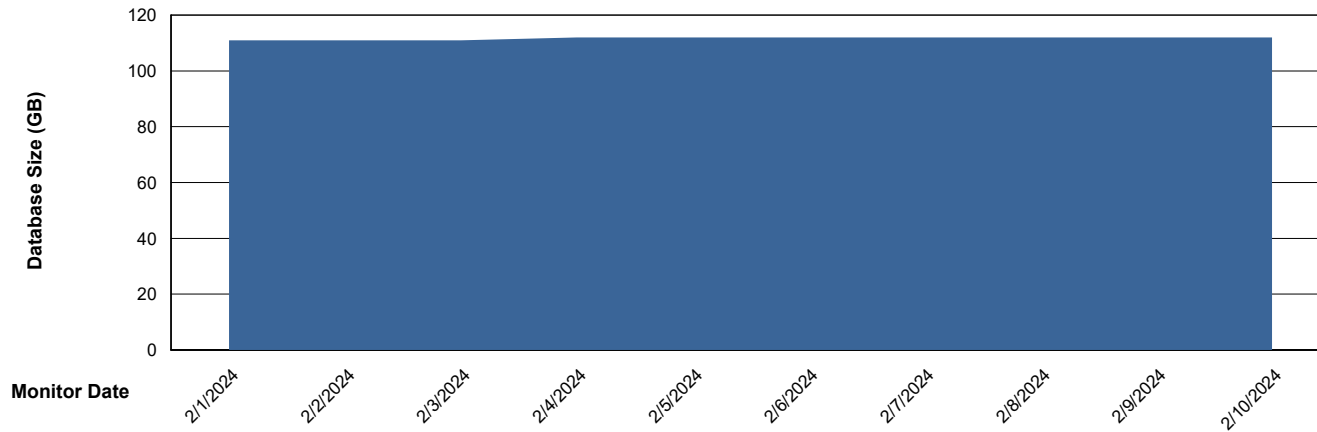

DATABASE SIZE HUE_PRD_S-ORAPROD2_ABS1

Database growth over last month