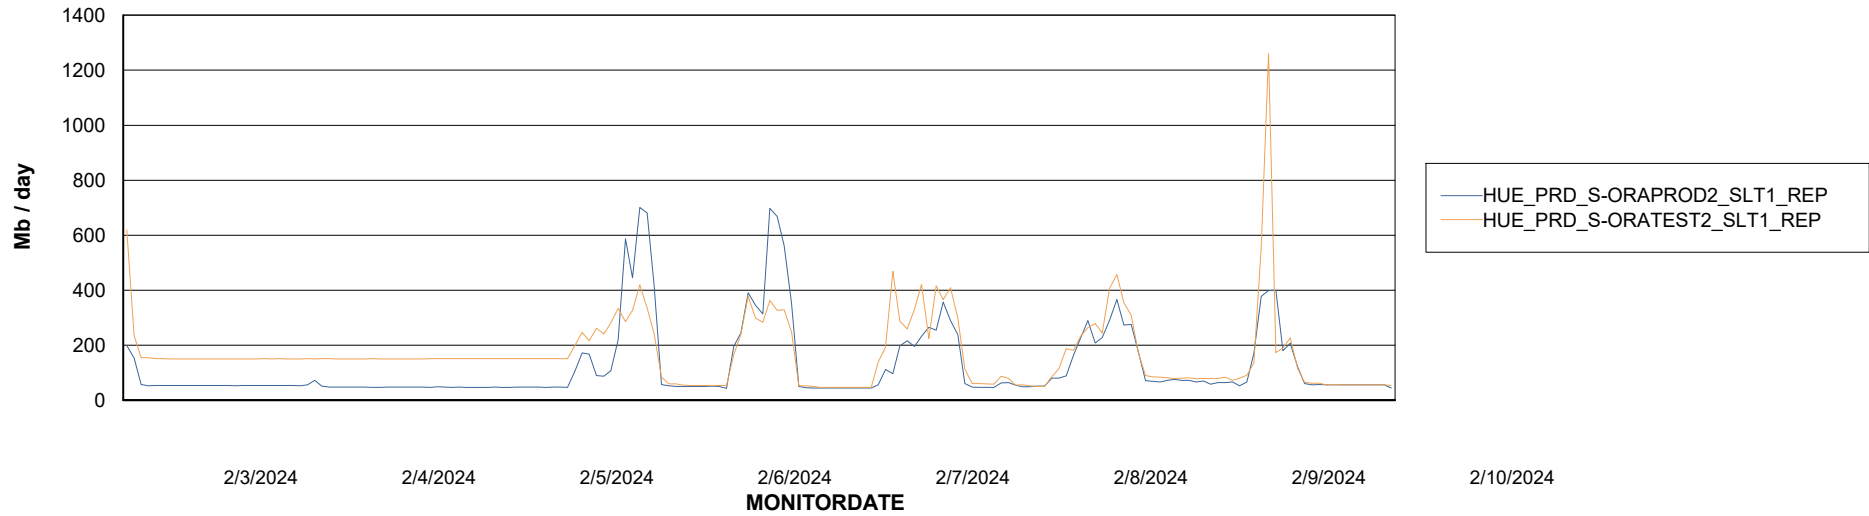

Avg memory used per ABS Server Service

Avg users per day per ABS server

Weekly SLA Customer Report

Customer HUE_Production
Database ID 154

ABSSolute Application ReportServer Services

Avg memory used per ReportServer Service