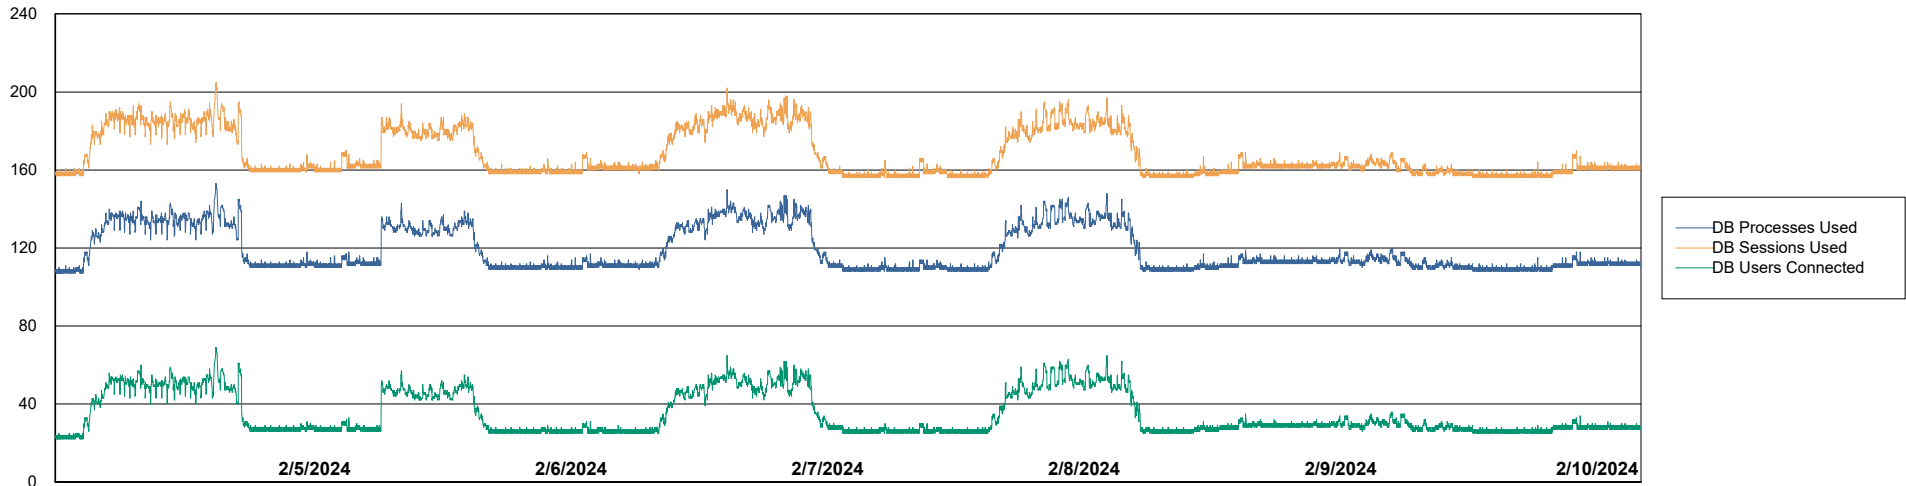

Weekly SLA Customer Report

Customer HUE_Production
Database ID 154

Database Performance HUE_PRD_S-ORABI2_ABS1

Weekly SLA Customer Report

Customer HUE_Production
Database ID 154

Database Performance HUE_PRD_S-ORAPROD2_ABS1