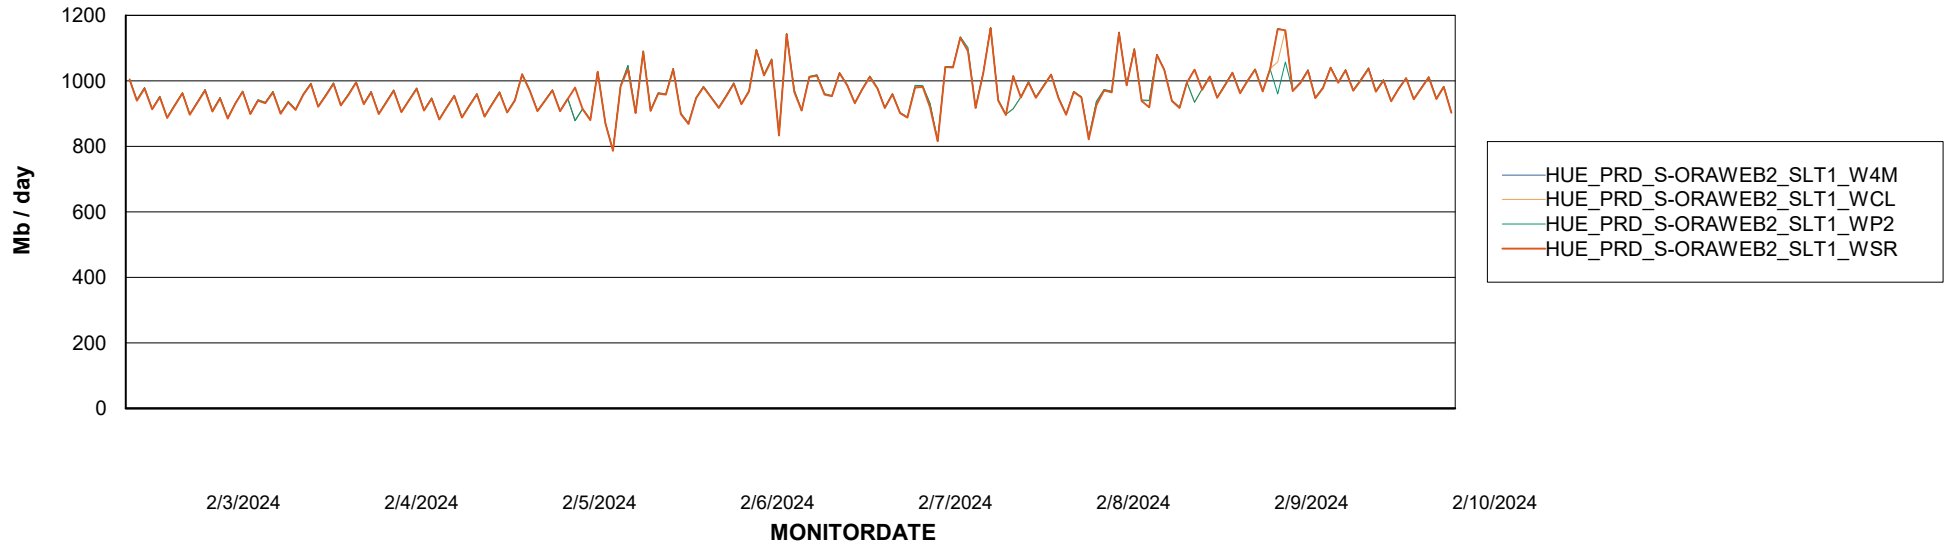

ABSSolute Web Component Services

Avg memory used per ABS Web component