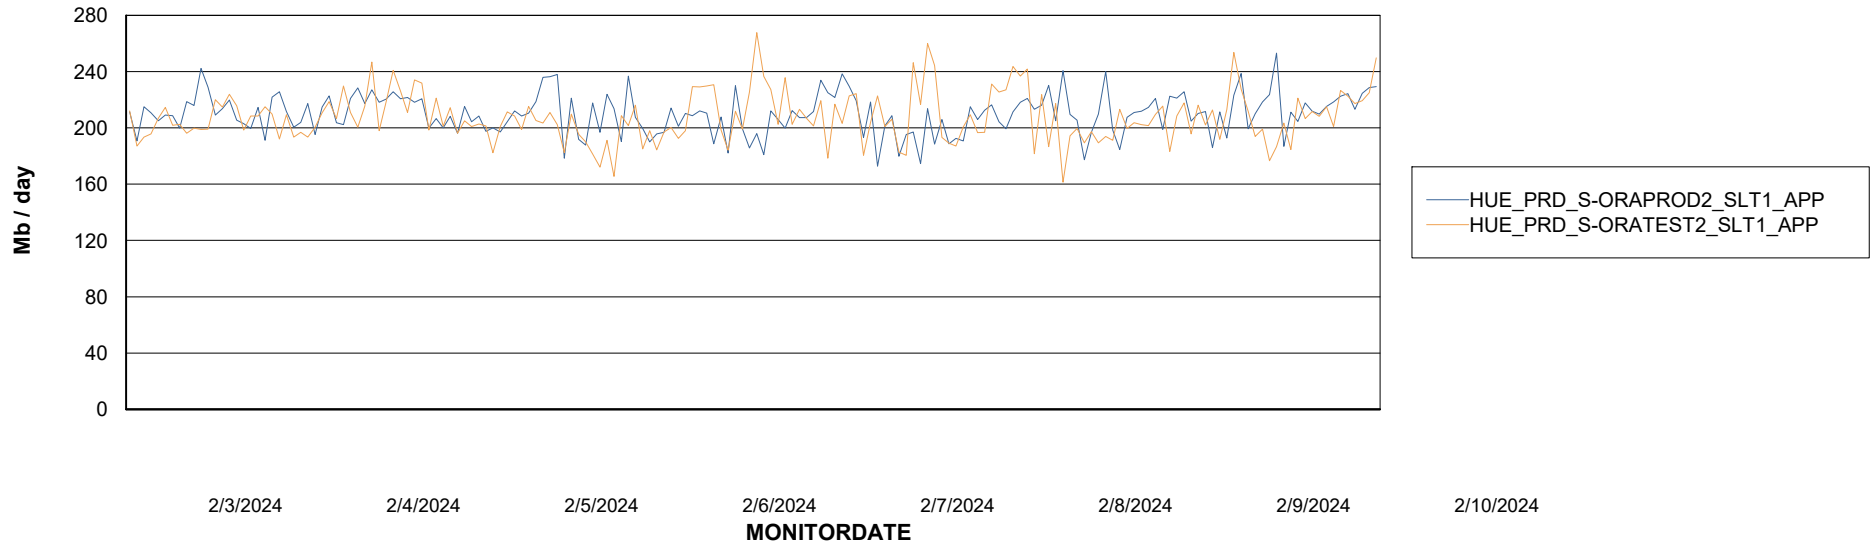

ABSSolute Application Server Services

Avg memory used per ABS Server Service