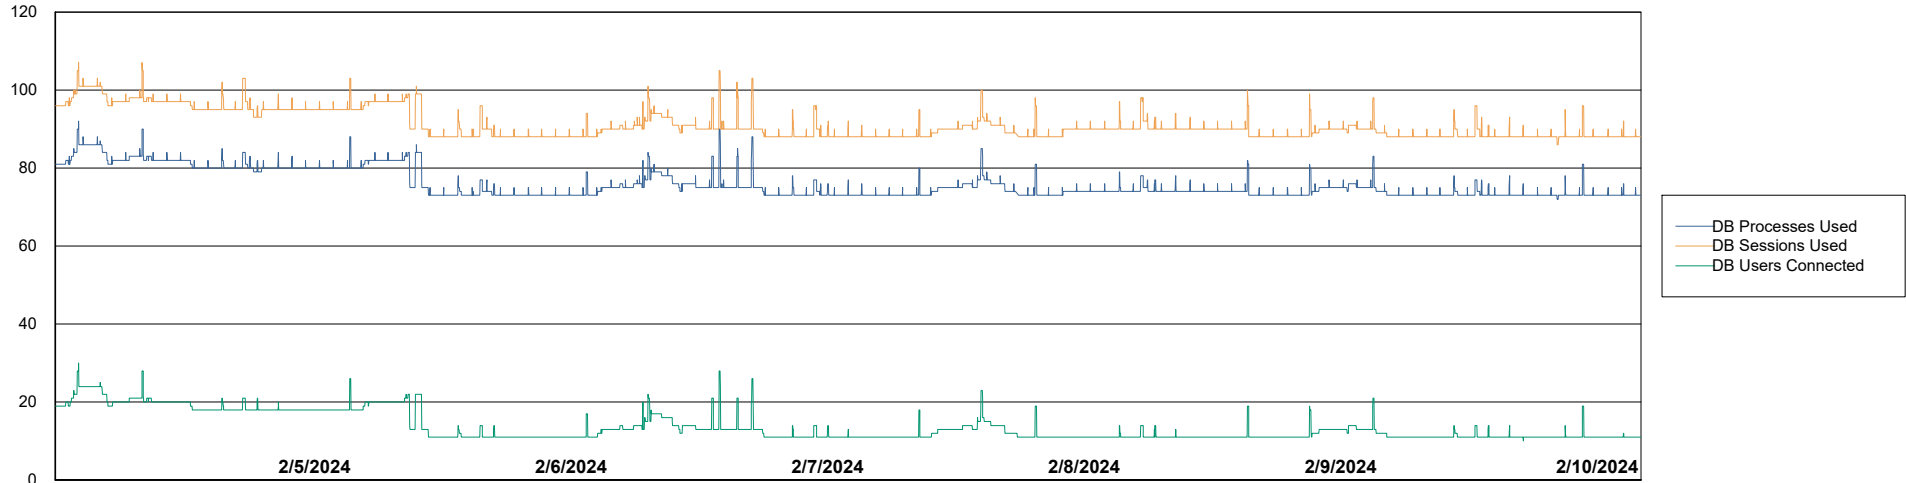

Weekly SLA Customer Report

Customer EUT_Production
Database ID 114

Database Performance EUT_EUP_PRD_URVINA22T_DB_ABS1

Weekly SLA Customer Report

Customer EUT_Production
Database ID 114

Database Performance EUT_URM_PRD_URVINA26_DB_ABS1