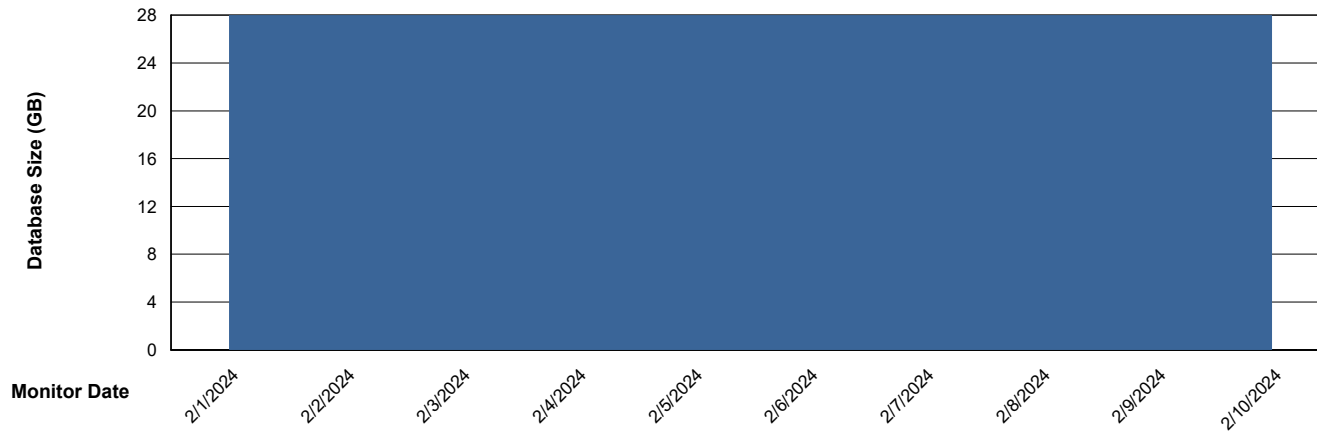

Weekly SLA Customer Report

Customer EUT_Production
Database ID 114

DATABASE SIZE EUT_EUP_PRD_URVINA22T_DB_ABS1

Database growth over last month

DATABASE SIZE EUT_URM_PRD_URVINA26_DB_ABS1

Database growth over last month