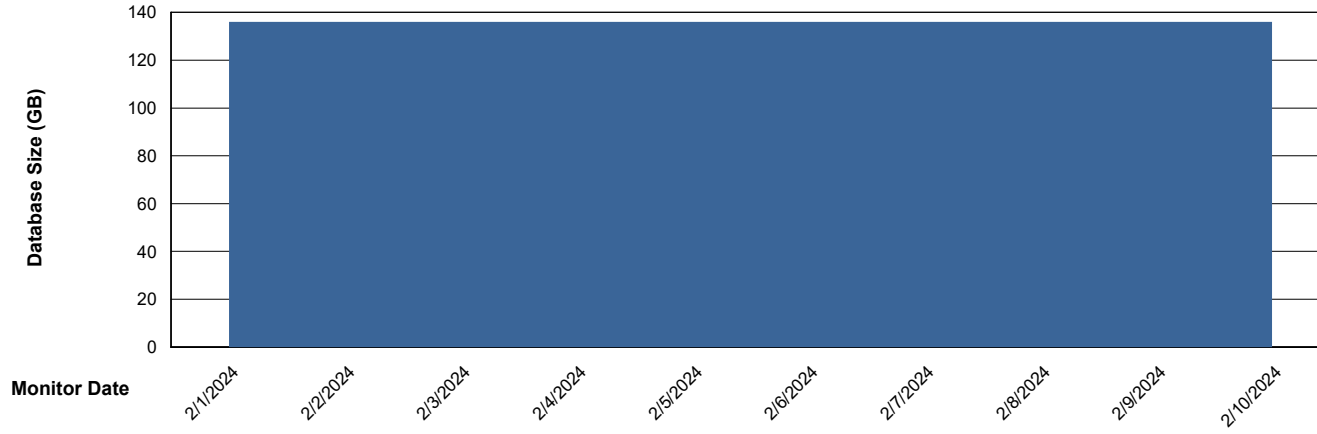

Weekly SLA Customer Report

Customer EUT_Production
Database ID 114

Database Performance EUT_EUP_PRD_URVINA22T_DB_ABS1

Weekly SLA Customer Report

Customer EUT_Production
Database ID 114

Database Performance EUT_URM_PRD_URVINA26_DB_ABS1

Weekly SLA Customer Report

Customer EUT_Production
Database ID 114

DATABASE SIZE EUT_EUP_PRD_URVINA22T_DB_ABS1

Database growth over last month

DATABASE SIZE EUT_URM_PRD_URVINA26_DB_ABS1

Database growth over last month