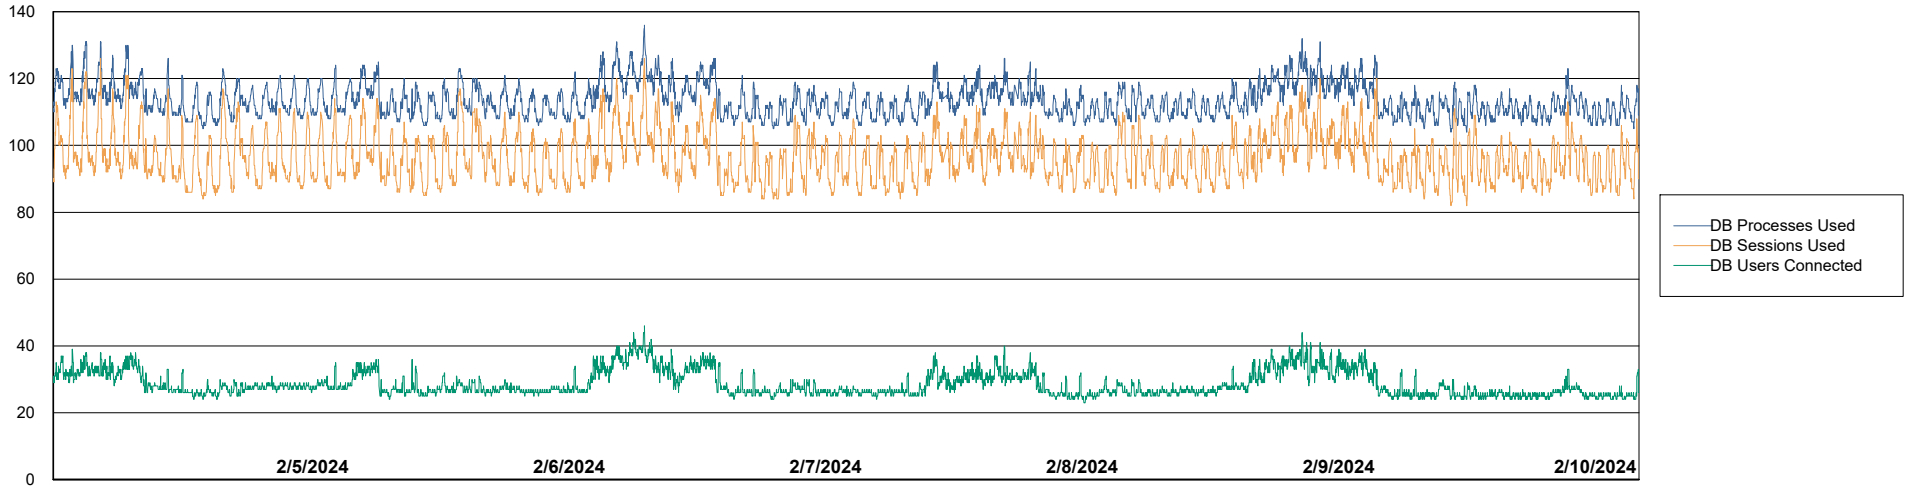

Weekly SLA Customer Report

Customer EUT_Production
Database ID 114

Database Performance EUT_EUP_PRD_URVINA22T_DB_ABS1

Weekly SLA Customer Report

Customer EUT_Production
Database ID 114

Database Performance EUT_URM_PRD_URVINA26_DB_ABS1