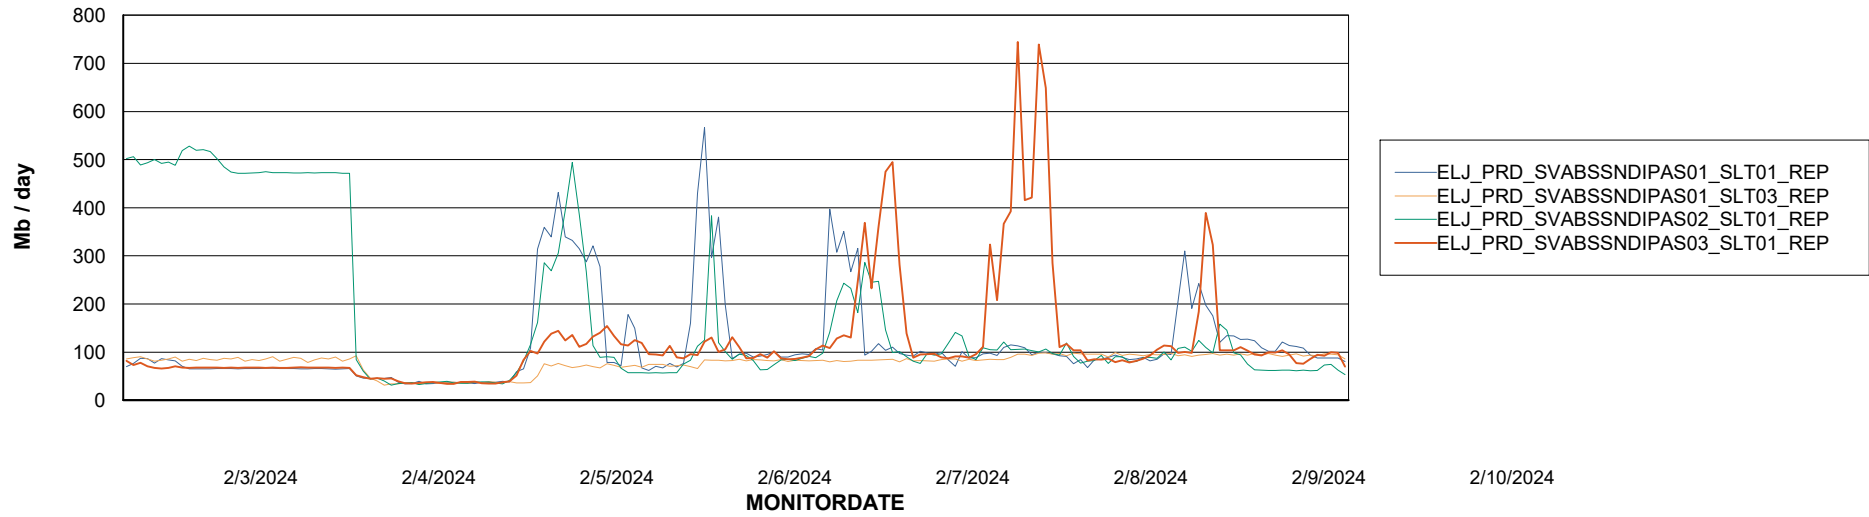

Avg memory used per ABS Server Service

Avg users per day per ABS server

Weekly SLA Customer Report

Customer ELJ Production
Database ID 72

ABSSolute Application ReportServer Services

Avg memory used per ReportServer Service