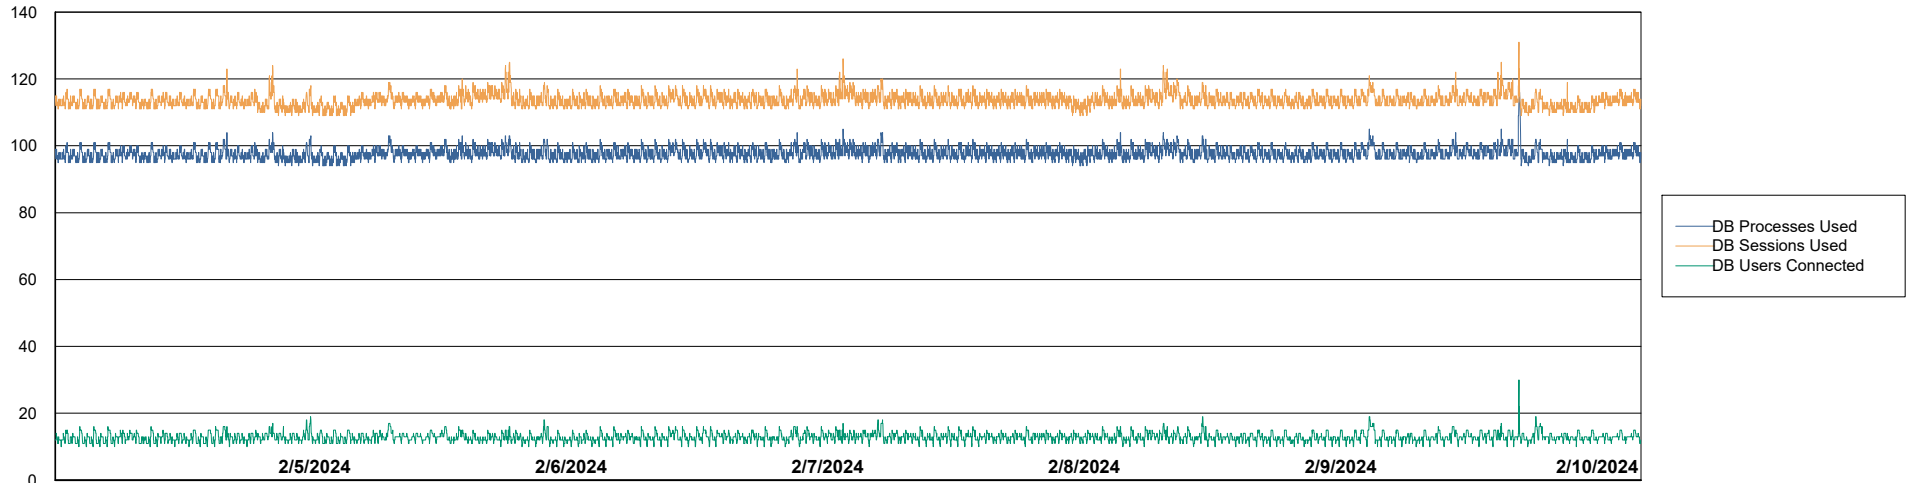

DB Processes Max 1,000
DB Sessions Max 0

Weekly SLA Customer Report

Customer ELJ Production
Database ID 72

Database Performance ELJ_PRD_FRASEQXPRDDB03_ABS1

Weekly SLA Customer Report

Customer ELJ Production
Database ID 72