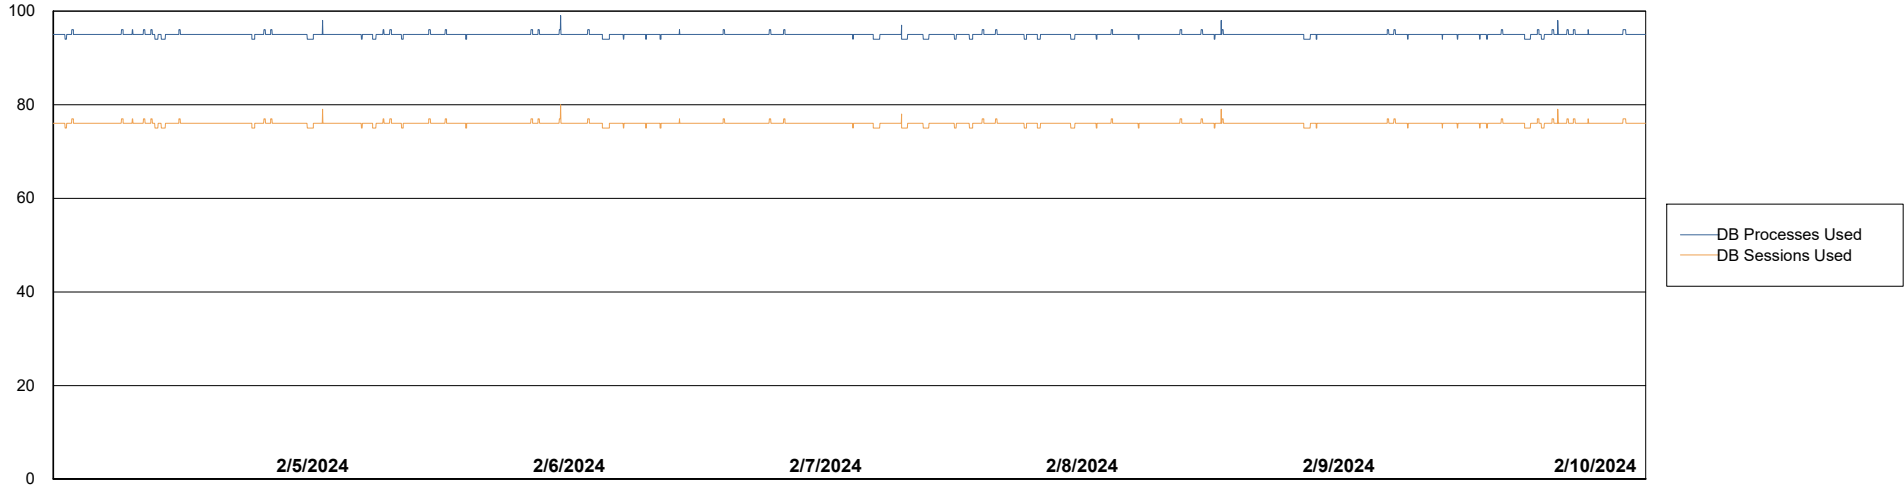

Database Performance ELJ_PRD_FRASEQXPRDDB02_HSBABS1

DB Processes Max 1,000
DB Sessions Max 0