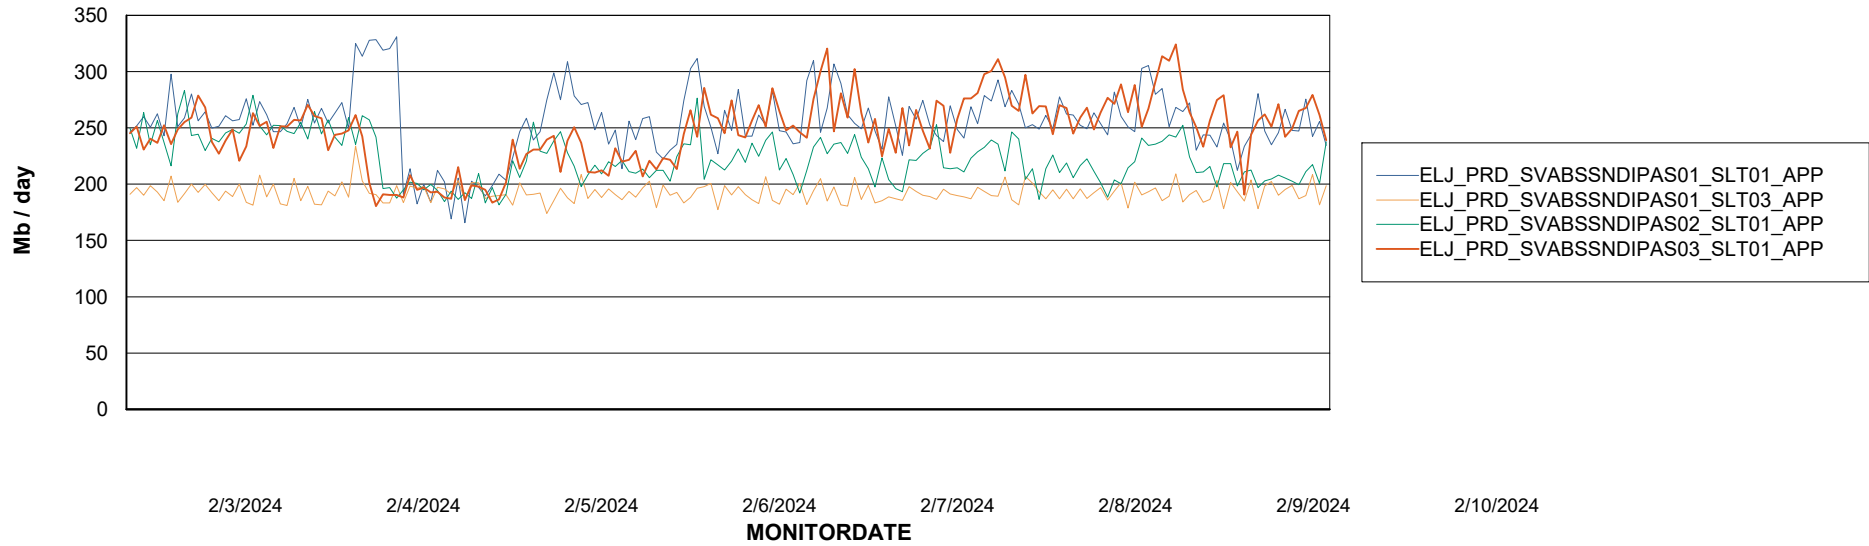

ABSSolute Application Server Services

Avg memory used per ABS Server Service