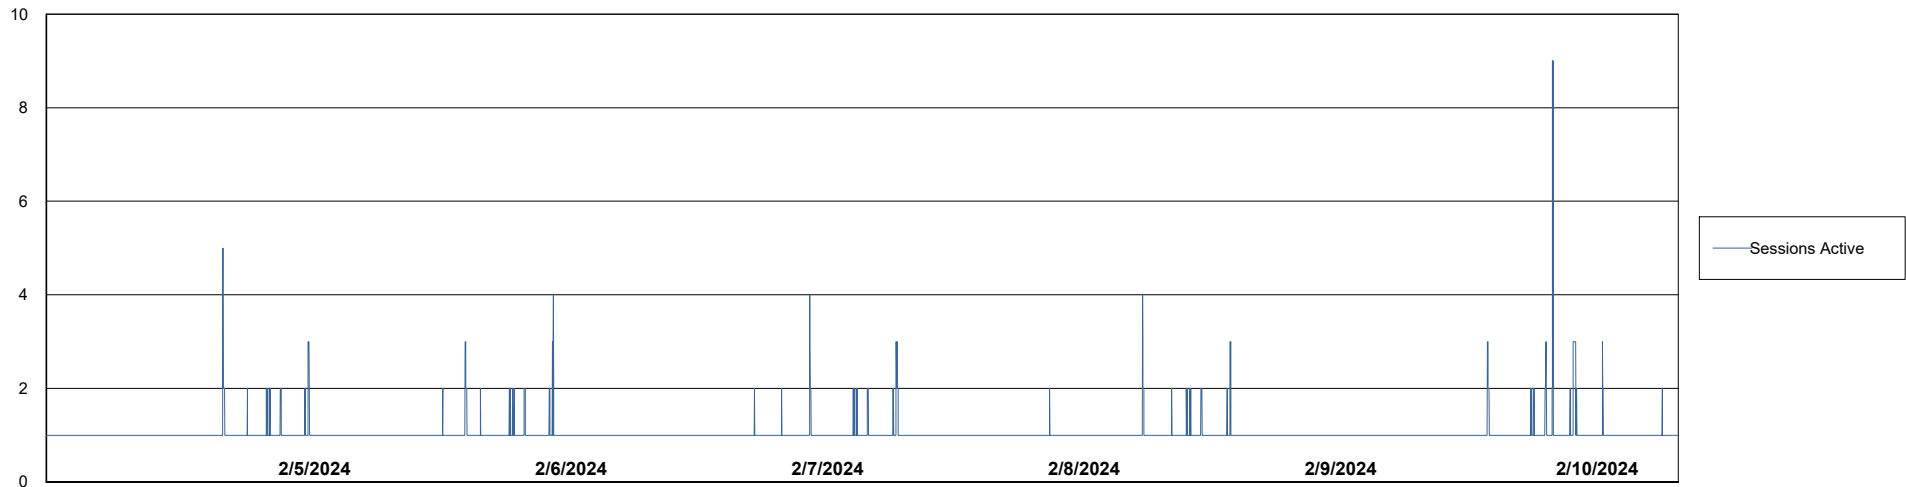

DB Processes Max 1,000
DB Sessions Max 0

Weekly SLA Customer Report

Customer ELJ Production
Database ID 72

Database Performance ELJ_PRD_FRASEQXPRDDB03_ABS1

Weekly SLA Customer Report

Customer ELJ Production
Database ID 72