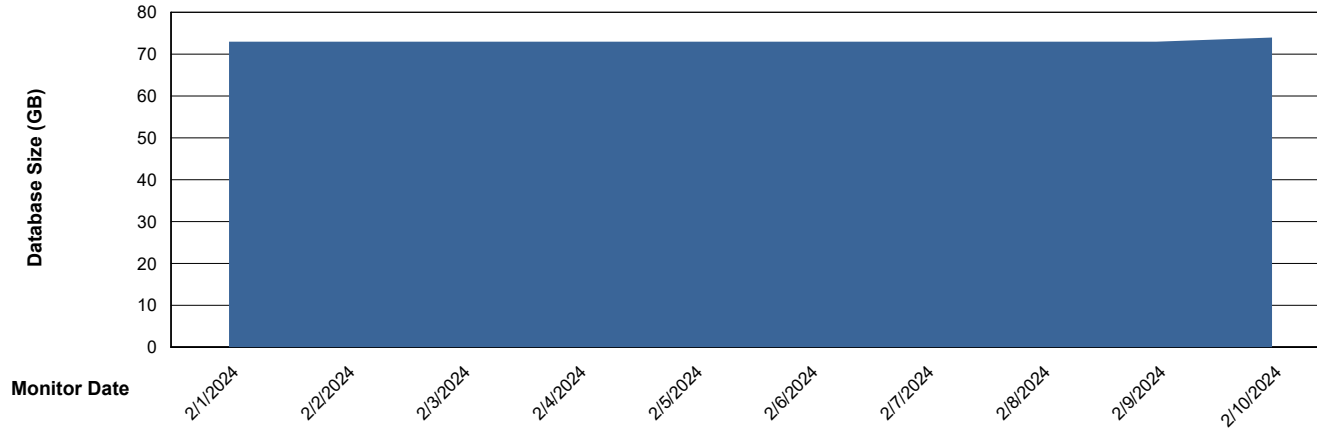

DB Processes Max 1,000
DB Sessions Max 0

Weekly SLA Customer Report

Customer ELJ Production
Database ID 72

Database Performance ELJ_PRD_FRASEQXPRDDB03_ABS1

Weekly SLA Customer Report

Customer ELJ Production
Database ID 72

DATABASE SIZE ELJ_PRD_FRASEQXPRDDB01_ABS1

Database growth over last month

DATABASE SIZE ELJ_PRD_FRASEQXPRDDB03_ABS1

Database growth over last month

Weekly SLA Customer Report

Customer ELJ Production
Database ID 72