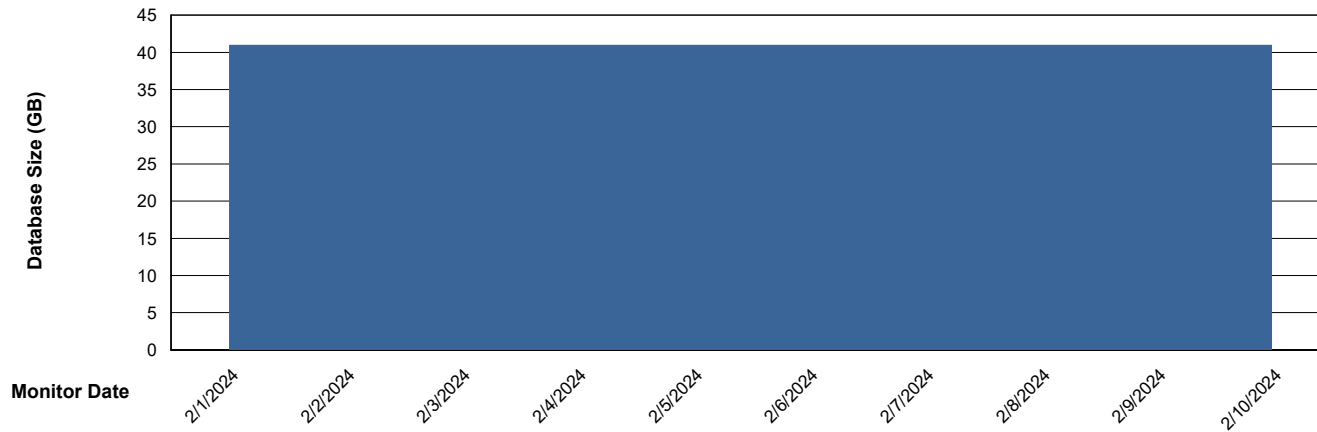

DB Processes Max 1,000
DB Sessions Max 0

Weekly SLA Customer Report

Customer ELJ Production
Database ID 72

Database Performance ELJ_PRD_FRASEQXPRDDB03_ABS1

Weekly SLA Customer Report

Customer ELJ Production
Database ID 72

DATABASE SIZE ELJ_PRD_FRASEQXPRDDB01_ABS1

Database growth over last month

DATABASE SIZE ELJ_PRD_FRASEQXPRDDB03_ABS1

Database growth over last month

Weekly SLA Customer Report

Customer ELJ Production
Database ID 72