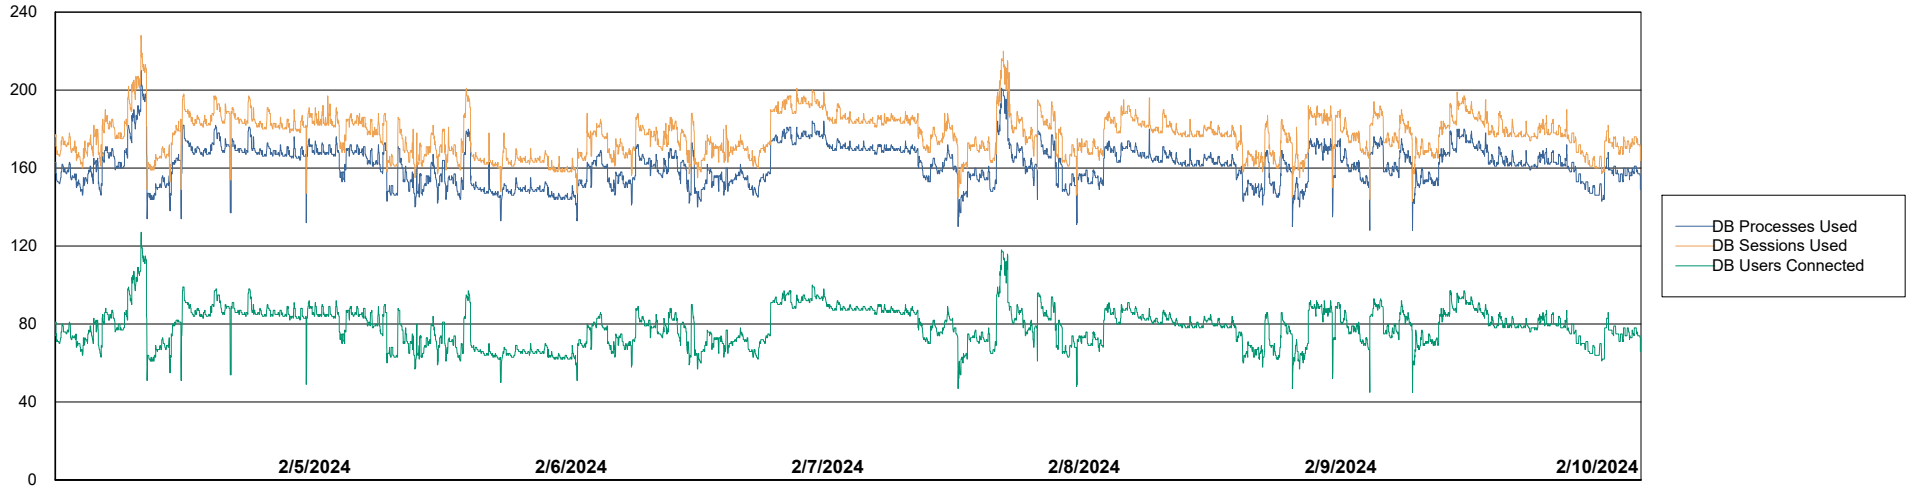

Weekly SLA Customer Report

Customer ELI_Production
Database ID 62

Database Performance ELI_PRD_FRASEQXPRDDB04_ABS1

Weekly SLA Customer Report

Customer ELI_Production
Database ID 62

Database Performance ELI_PRD_Primary_ABS1