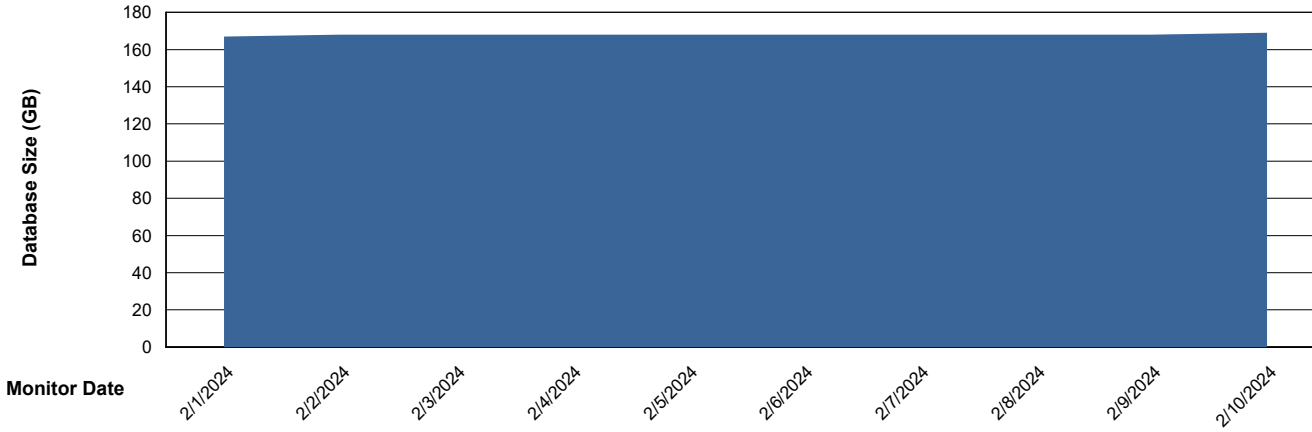

Weekly SLA Customer Report

Customer ELI_Production
Database ID 62

Database Performance ELI_PRD_STB_HSBABS1

DB Processes Max 1,000

Weekly SLA Customer Report

Customer ELI_Production
Database ID 62

DATABASE SIZE ELI_PRD_FRASEQXPRDDB04_ABS1

Database growth over last month

DATABASE SIZE ELI_PRD_Primary_ABS1

Database growth over last month

Weekly SLA Customer Report

Customer ELI_Production
Database ID 62

Database Tablespace ELI_PRD_FRASEQXPRDDB04_ABS1