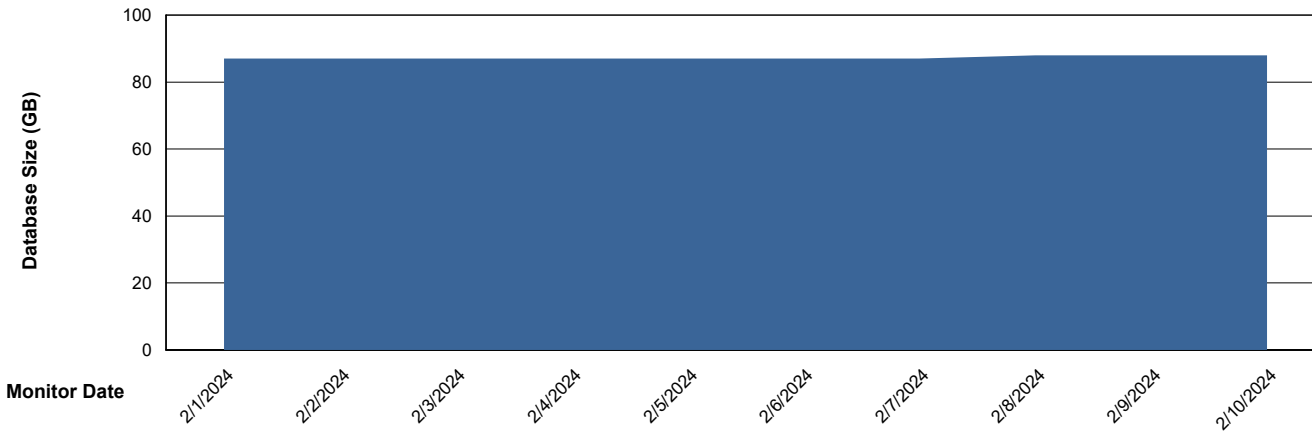

Weekly SLA Customer Report

Customer ELI_Production
Database ID 62

Database Performance ELI_PRD_STB_HSBABS1

DB Processes Max 1,000

Weekly SLA Customer Report

Customer ELI_Production
Database ID 62

DATABASE SIZE ELI_PRD_FRASEQXPRDDB04_ABS1

Database growth over last month

DATABASE SIZE ELI_PRD_Primary_ABS1

Database growth over last month

Weekly SLA Customer Report

Customer ELI_Production
Database ID 62

Database Tablespace ELI_PRD_FRASEQXPRDDB04_ABS1