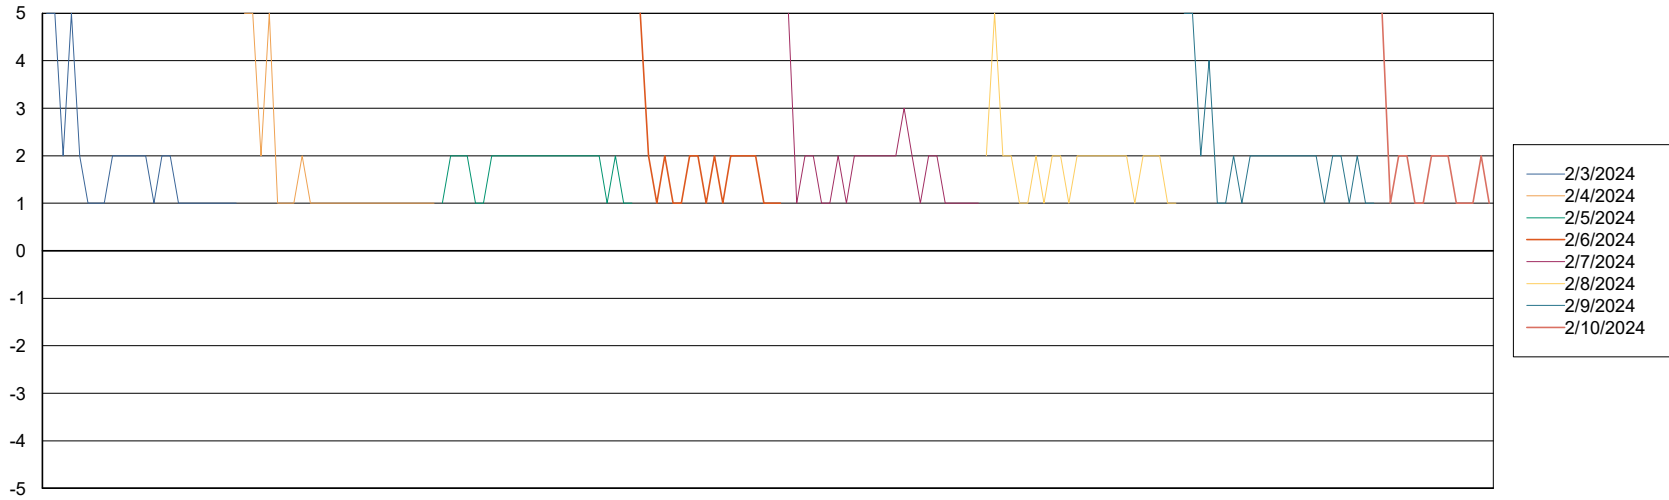

Standby Database Health ELI_Production

Recovery lag for last 7 days