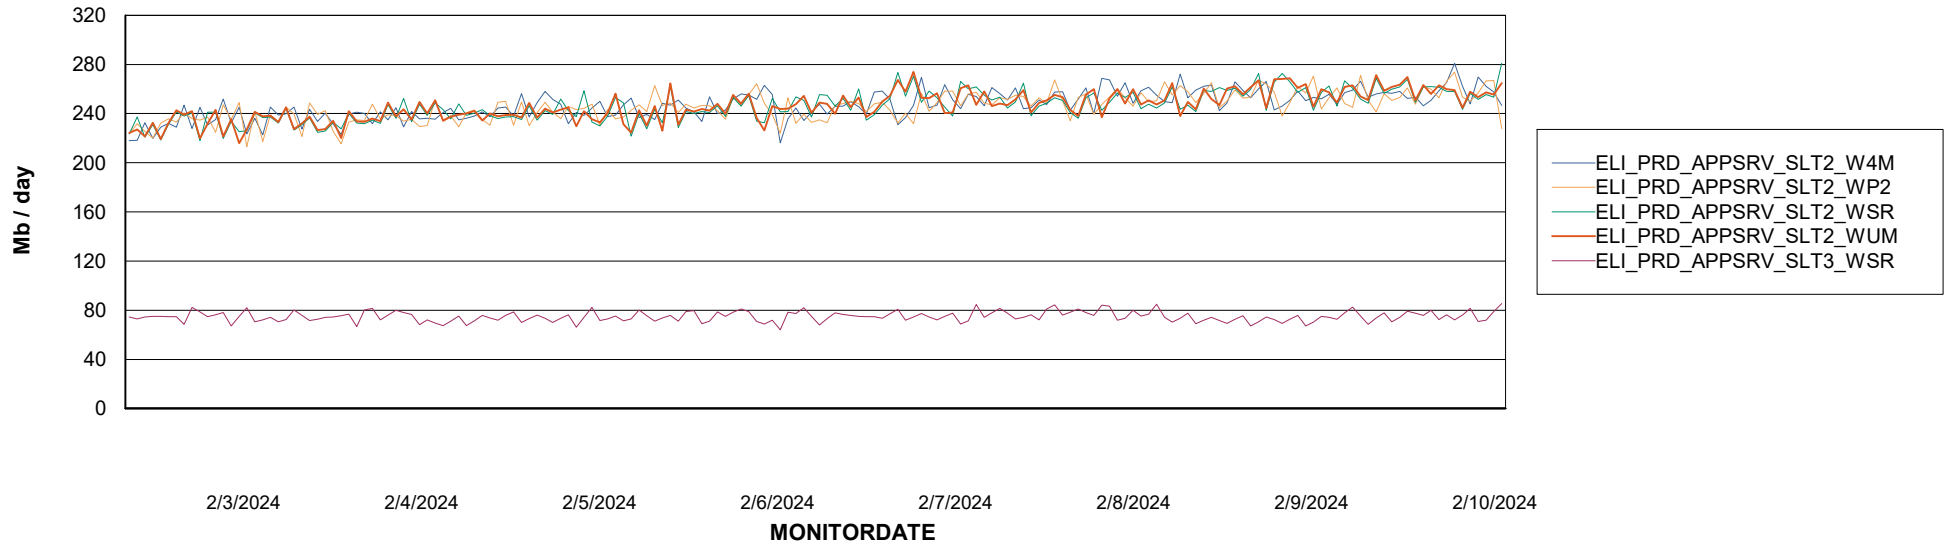

ABSSolute Application Server Services

Avg memory used per ABS Web component