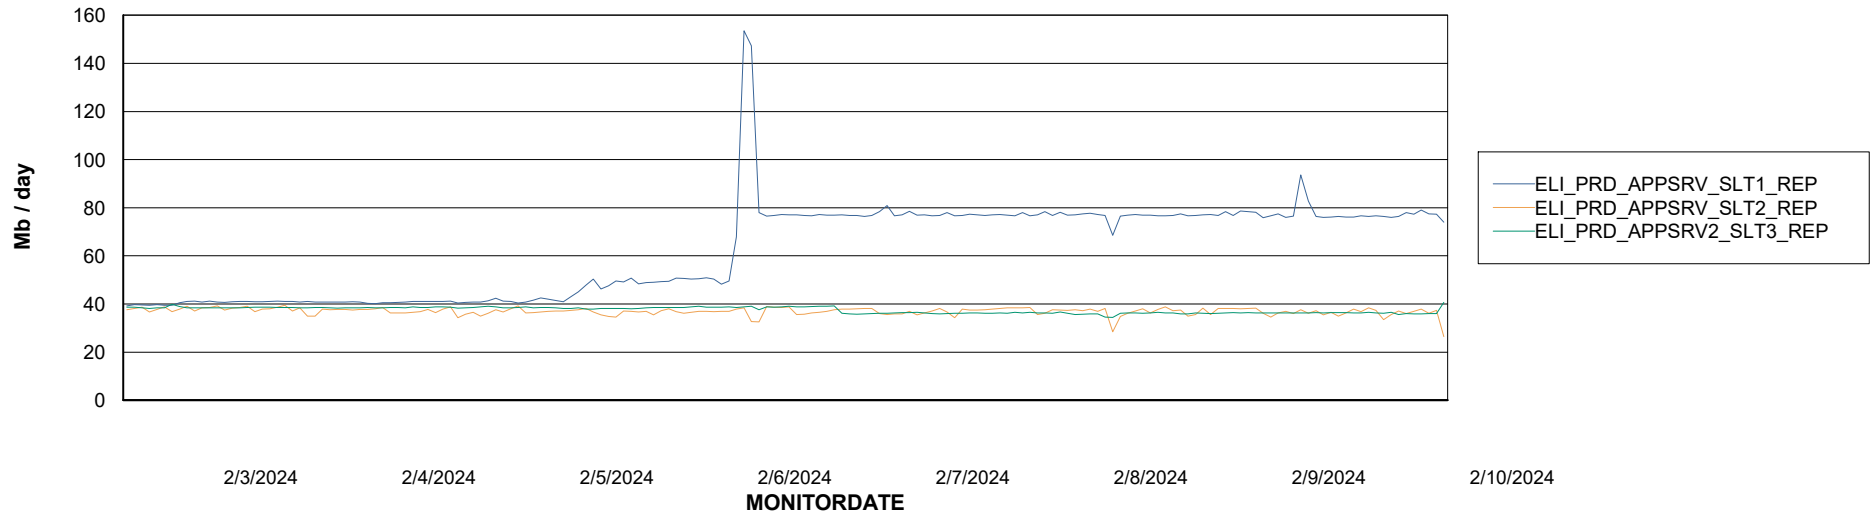

Avg memory used per ABS Server Service

Weekly SLA Customer Report

Customer ELI_Production
Database ID 62

ABSSolute Application Server Services

Avg memory used per ReportServer Service

Avg users per day per ABS server