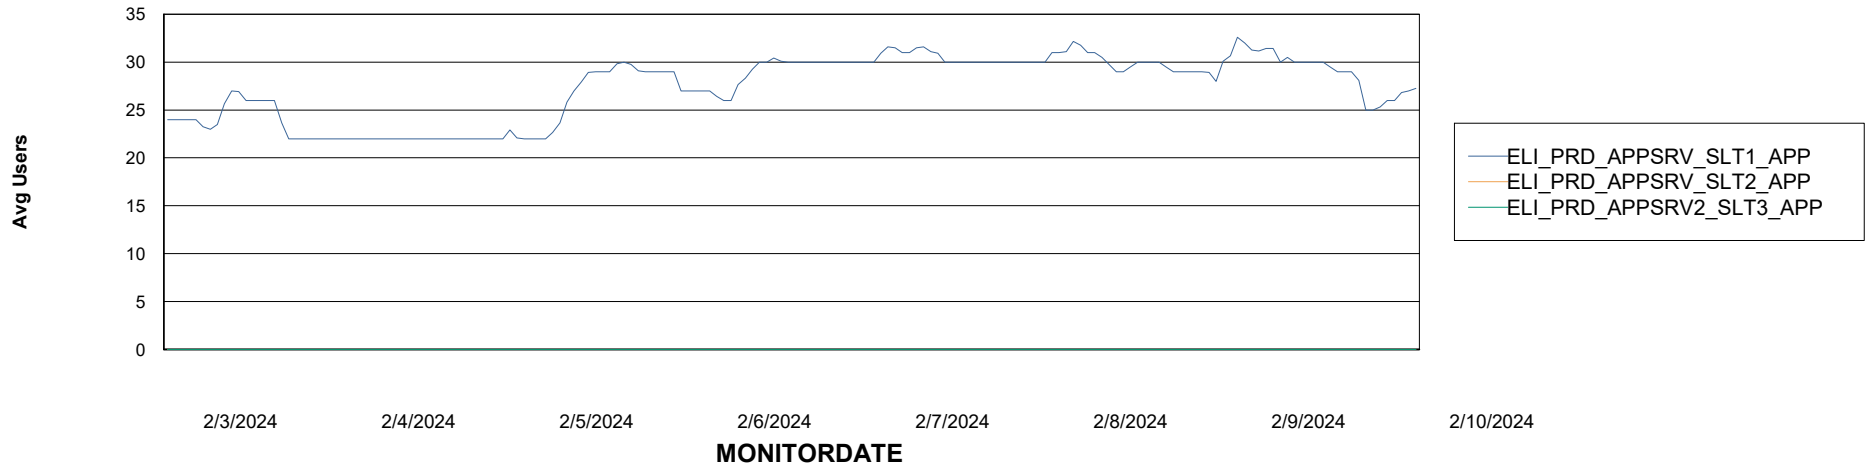

Avg memory used per ABS Server Service

Weekly SLA Customer Report

Customer ELI_Production
Database ID 62

ABSSolute Application Server Services

Avg memory used per ReportServer Service

Avg users per day per ABS server