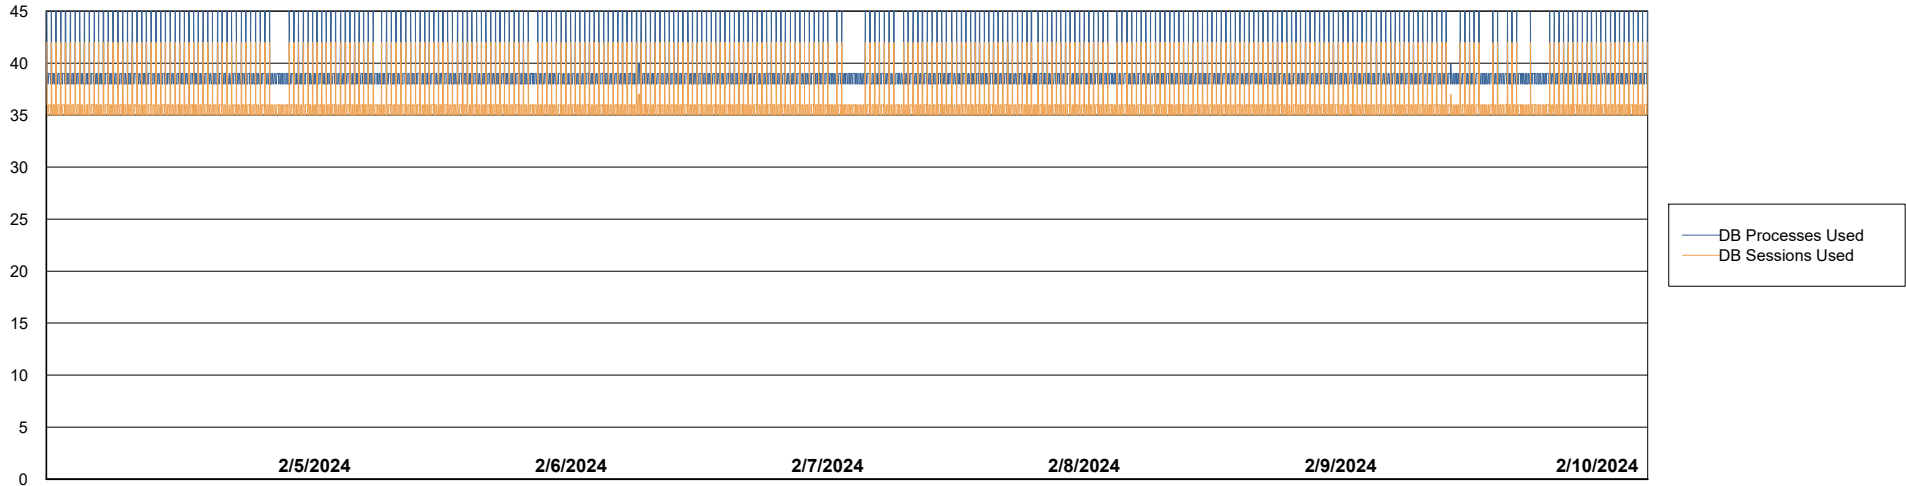

Database Performance ELI_PRD_STB_HSBABS1

DB Processes Max 1,000