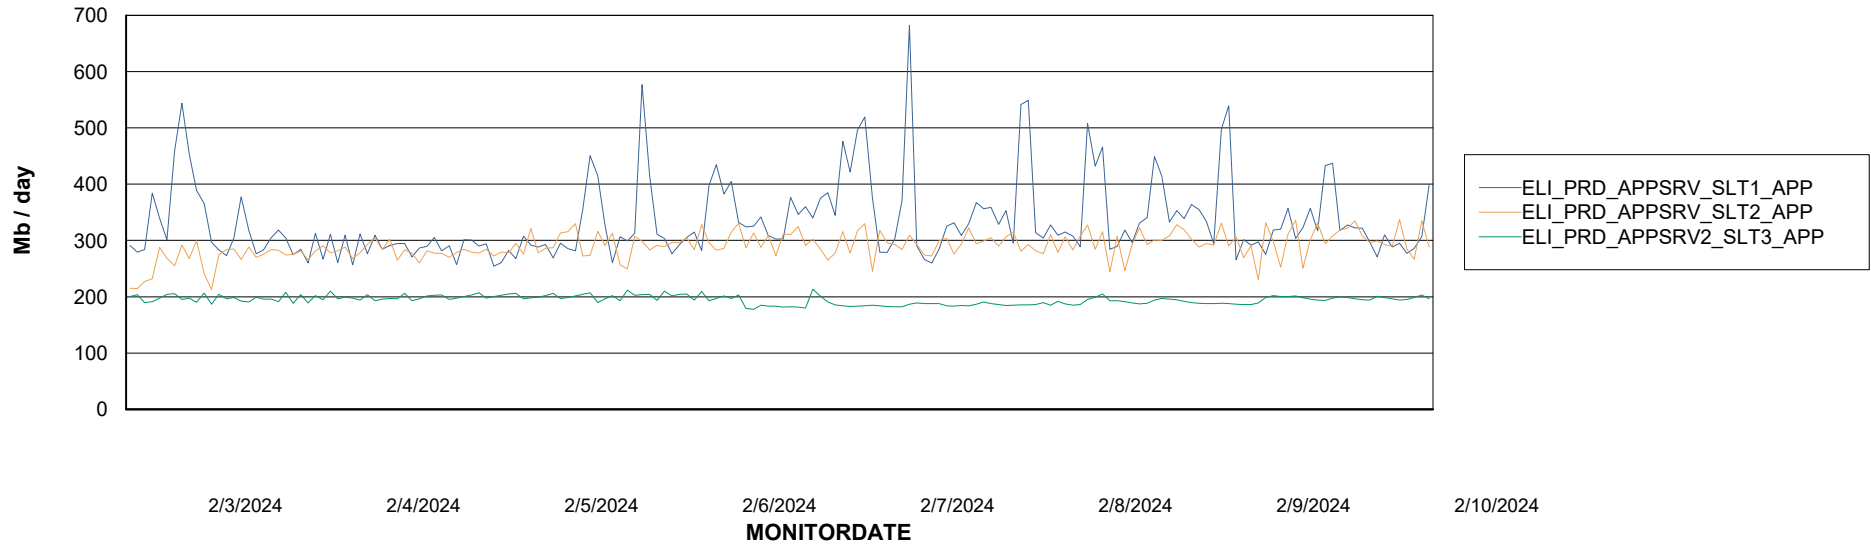

ABSSolute Application Server Services

Avg memory used per ABS Server Service