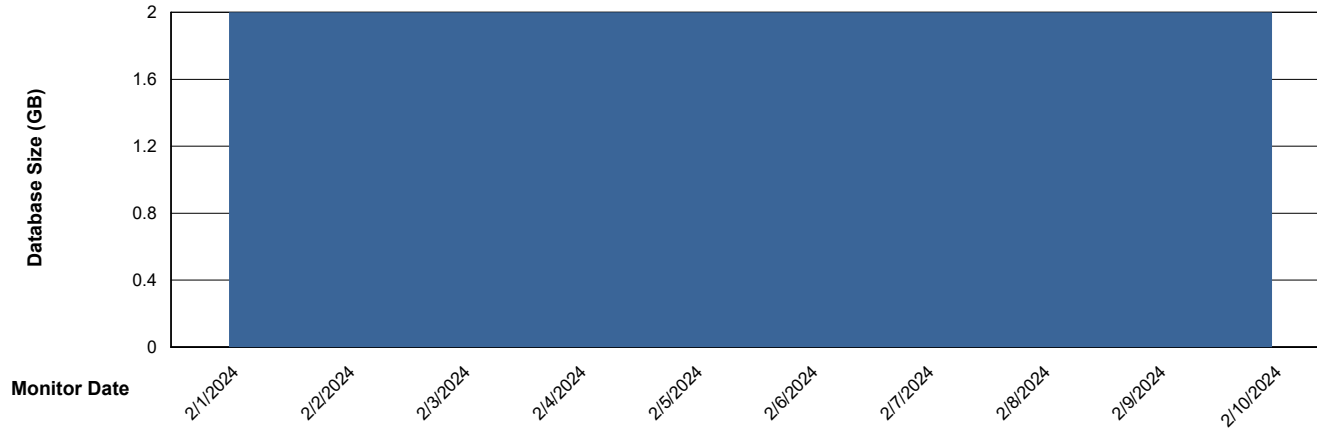

DATABASE SIZE DFD_PRD_S-S-ABSBI-V_ABS1

Database growth over last month