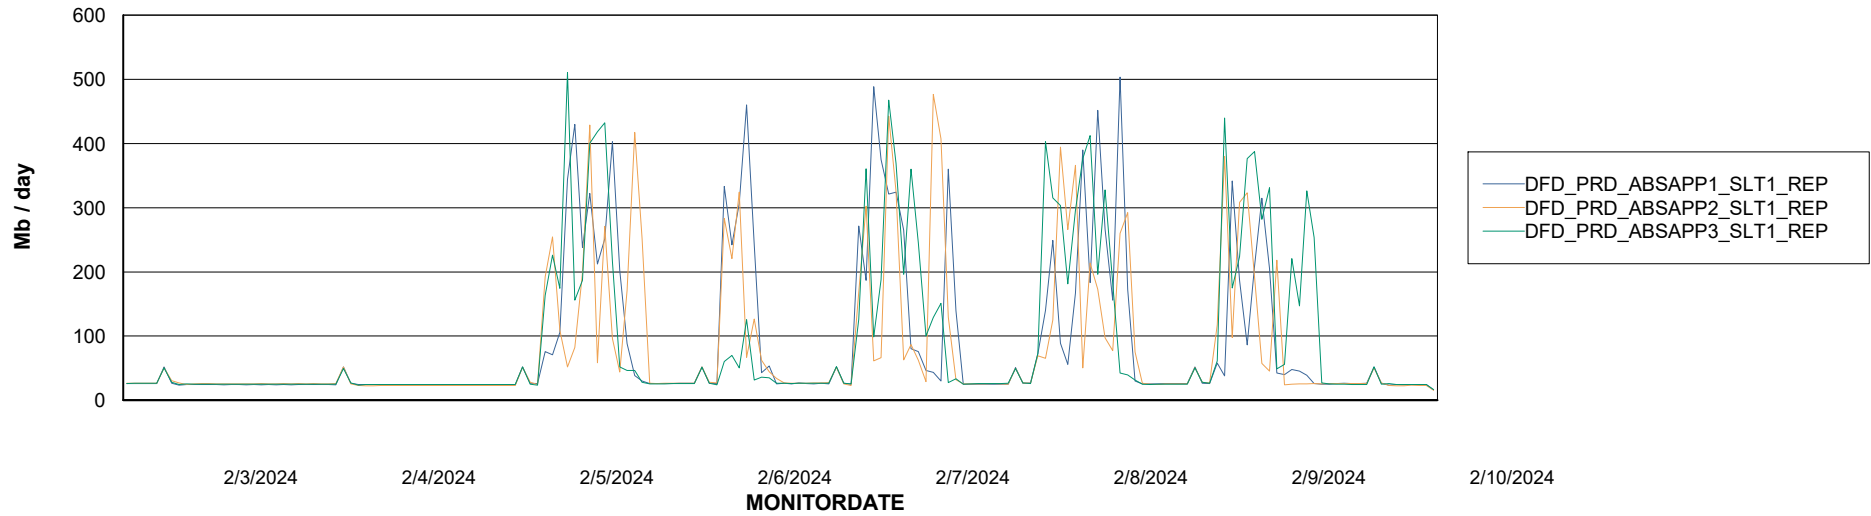

ABSSolute Application ReportServer Services

Avg memory used per ReportServer Service