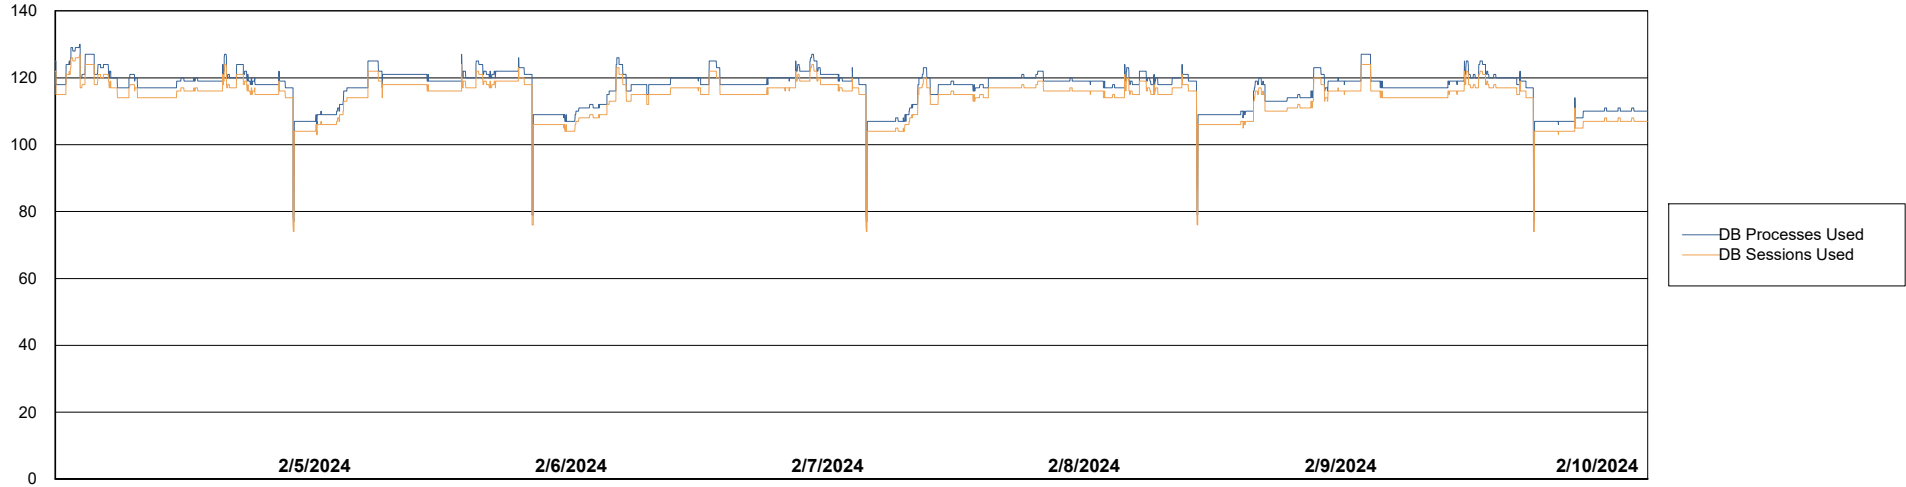

Database Performance DFD_PRD_S-S-ORACLE01-F_ABS1

DB Processes Max 600
DB Sessions Max 4