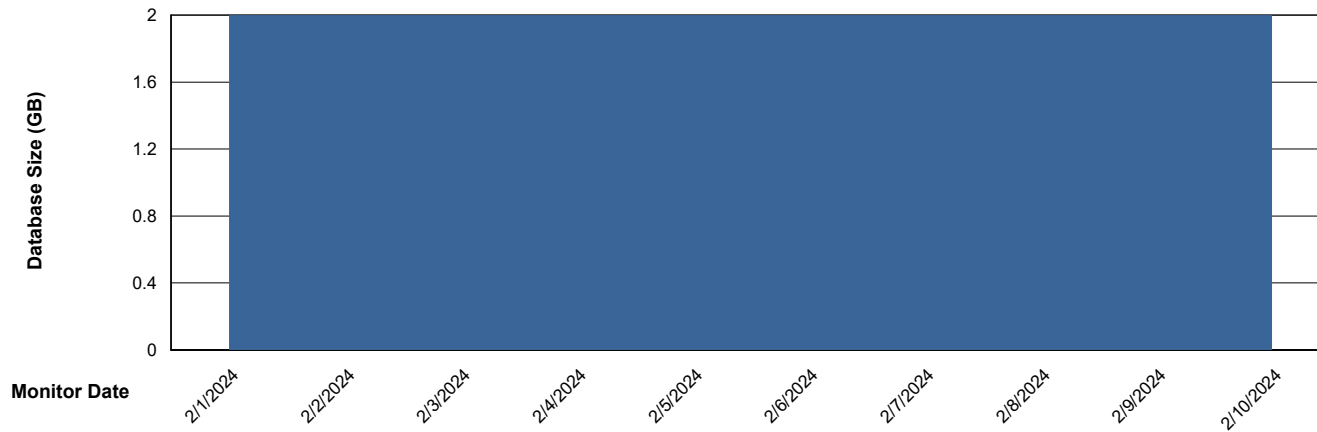

# Weekly SLA Customer Report

Customer DFD\_Production  
Database ID 39

DATABASE SIZE DFD\_PRD\_S-S-ABSBI-V\_ABS1

### Database growth over last month

DATABASE SIZE DFD\_PRD\_S-S-ORACLE01-F\_ABS1

### Database growth over last month