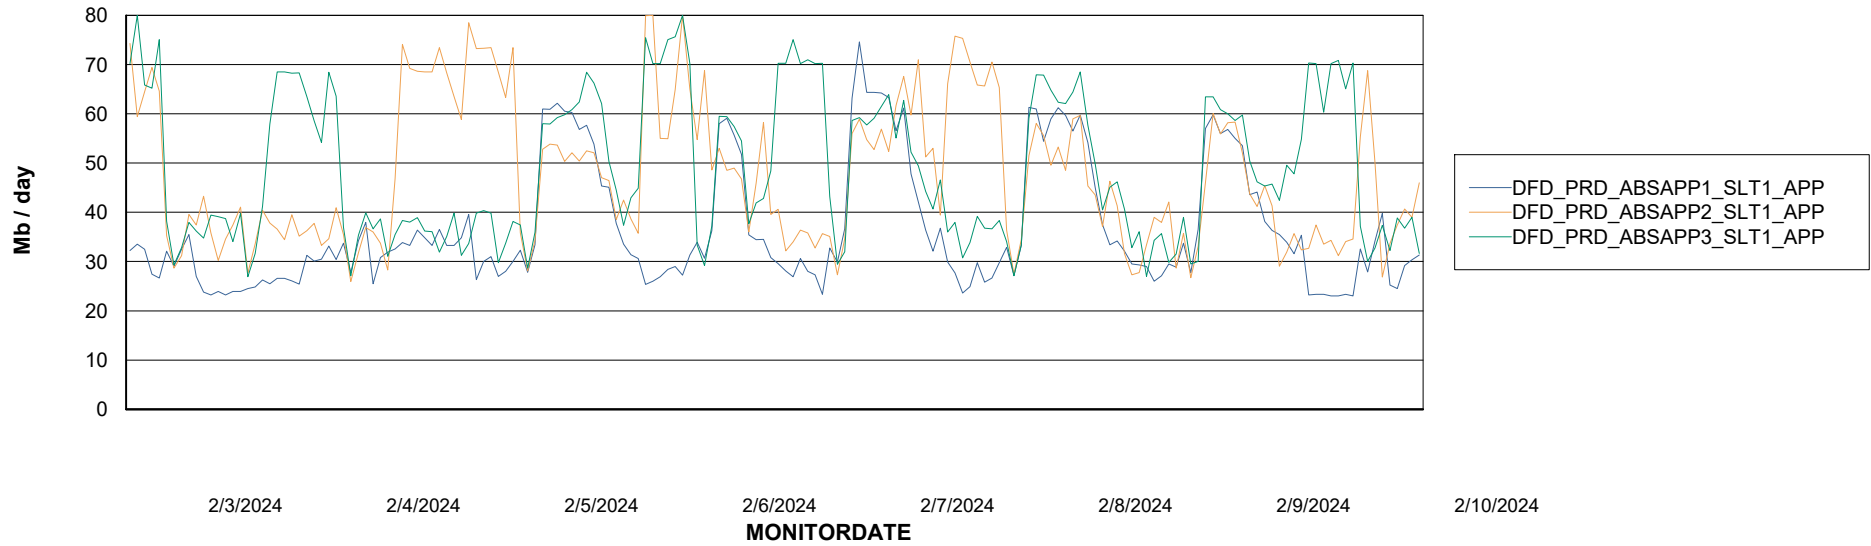

ABSSolute Application Server Services

Avg memory used per ABS Server Service