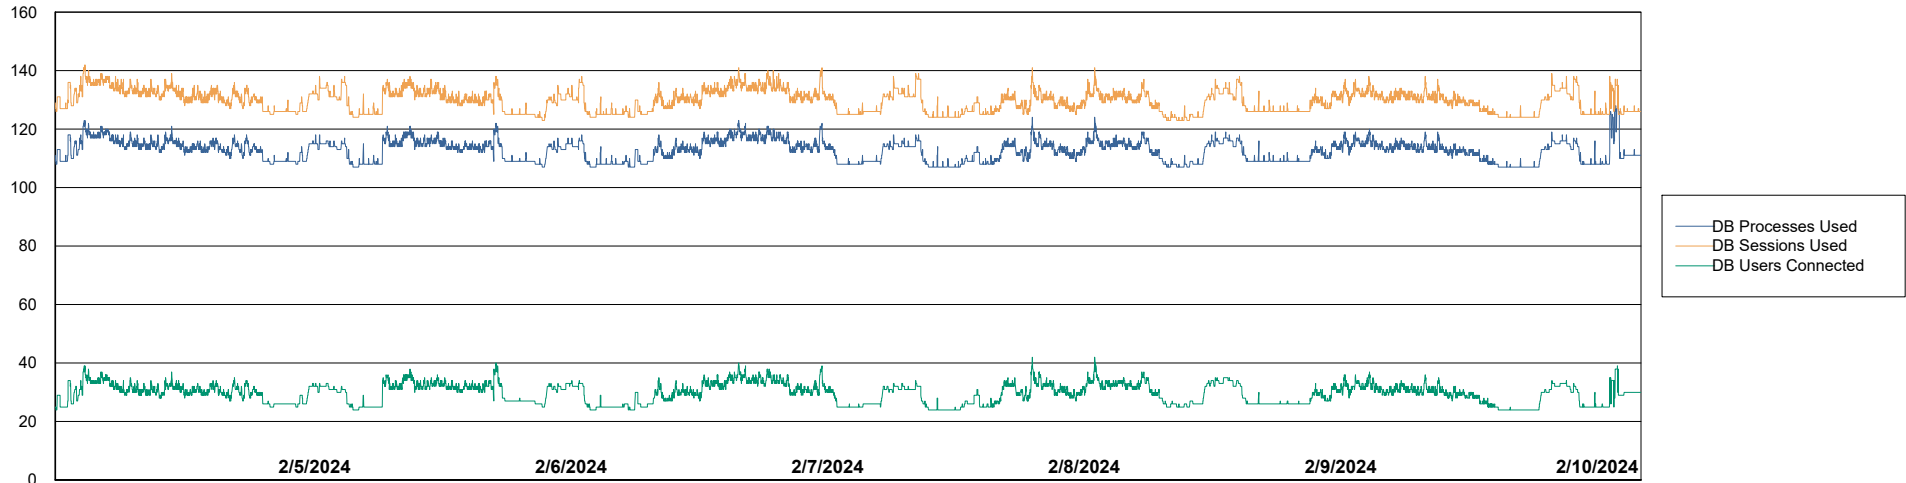

Database Performance CUS_PRD_ABSDB1_ABS1