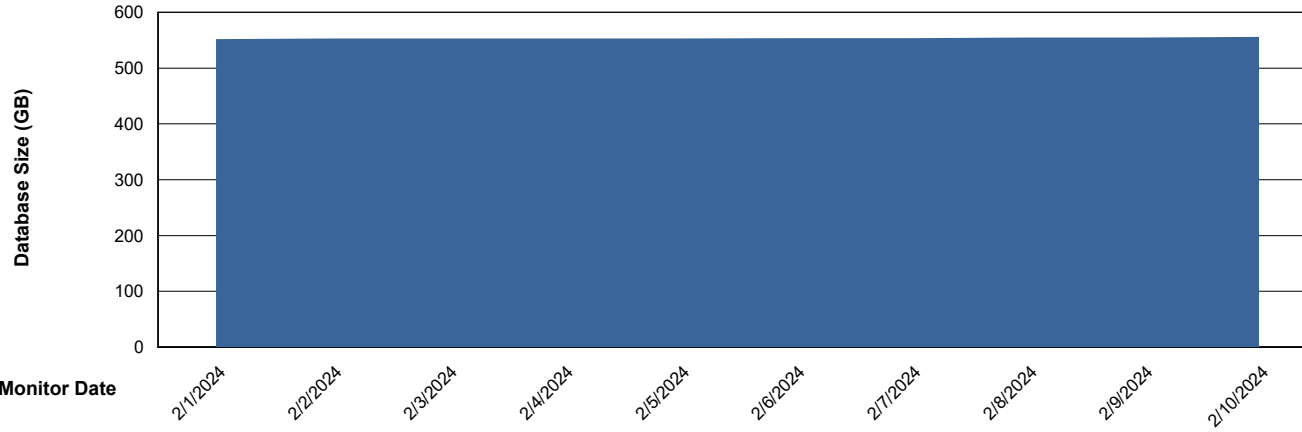

DB Processes Max 1,000

Weekly SLA Customer Report

Customer CUS_Production (24/7)
 Database ID 131

DATABASE SIZE CUS_PRD_ABSDB1_ABS1

Database growth over last month

Database Tablespace CUS_PRD_ABSDB1_ABS1

| Date | Tablespace Name | Filesize (Gb) | Usedsize (Gb) | Percentage free |
|-----------|-----------------|---------------|---------------|-----------------|
| 2/10/2024 | ABSDATA | 248 | 209 | 16 |
| | INDX | 395 | 332 | 16 |
| 2/9/2024 | ABSDATA | 248 | 208 | 16 |
| | INDX | 395 | 331 | 16 |
| 2/8/2024 | ABSDATA | 248 | 208 | 16 |
| | INDX | 395 | 331 | 16 |
| 2/7/2024 | ABSDATA | 248 | 208 | 16 |
| | INDX | 395 | 331 | 16 |
| 2/6/2024 | ABSDATA | 248 | 208 | 16 |
| | INDX | 395 | 331 | 16 |
| 2/5/2024 | ABSDATA | 248 | 208 | 16 |
| | INDX | 393 | 330 | 16 |
| 2/4/2024 | ABSDATA | 248 | 208 | 16 |
| | INDX | 393 | 330 | 16 |

Weekly SLA Customer Report

Customer CUS_Production (24/7)
Database ID 131

Standby Database Health CUS_Production (24/7)

Recovery lag for last 7 days

Weekly SLA Customer Report

Customer CUS_Production (24/7)
Database ID 131