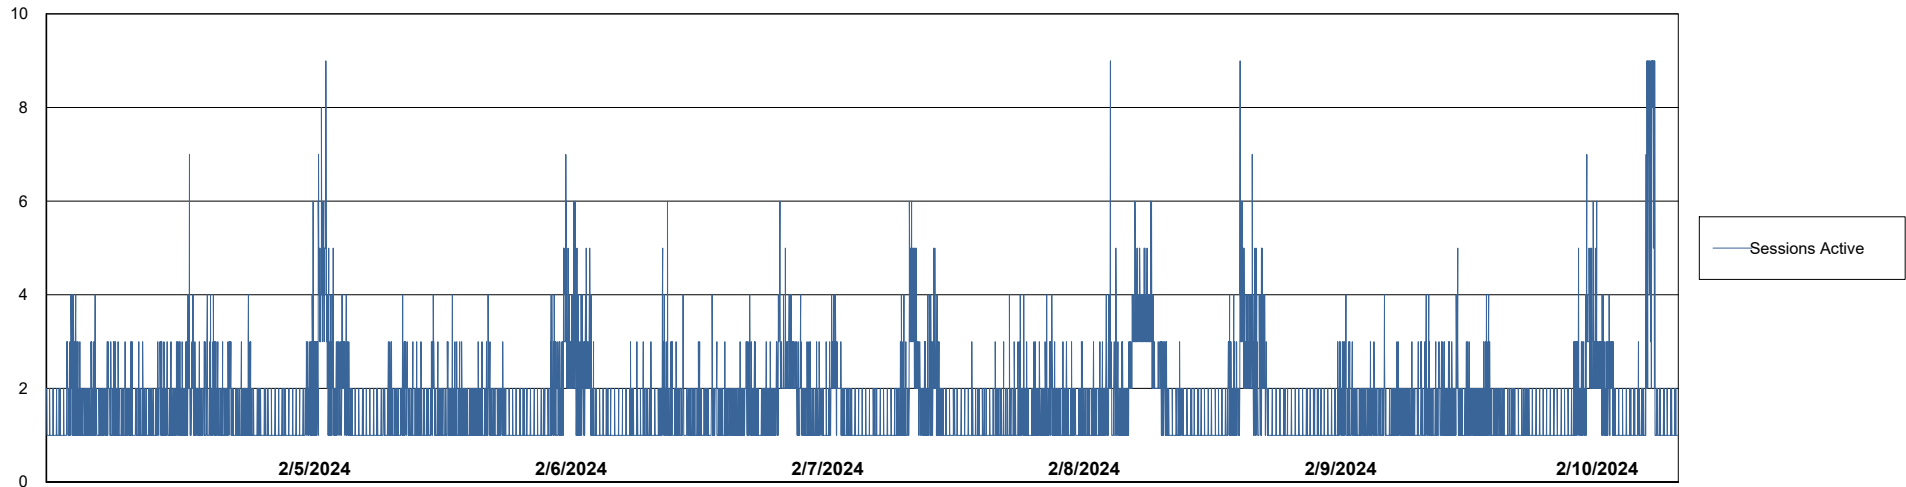

Weekly SLA Customer Report

Customer CUS_Production (24/7)
Database ID 131

Harddisk Usage CUS_PRD_ABSWEBPROD

| | Free disk space on C: (%) | Total disk space on C: (Gb) | Used disk space on C: (Gb) |
|-----------|---------------------------|-----------------------------|----------------------------|
| 2/10/2024 | 90 | 199 | 20 |
| 2/9/2024 | 90 | 199 | 20 |
| 2/8/2024 | 90 | 199 | 20 |
| 2/7/2024 | 90 | 199 | 20 |
| 2/6/2024 | 90 | 199 | 20 |
| 2/5/2024 | 90 | 199 | 20 |
| 2/4/2024 | 90 | 199 | 20 |

Weekly SLA Customer Report

Customer CUS_Production (24/7)
Database ID 131

Database Performance CUS_PRD_ABSDB1_ABS1

Weekly SLA Customer Report

Customer CUS_Production (24/7)
Database ID 131

Database Performance CUS_PRD_ABSDB2_HSBABS1