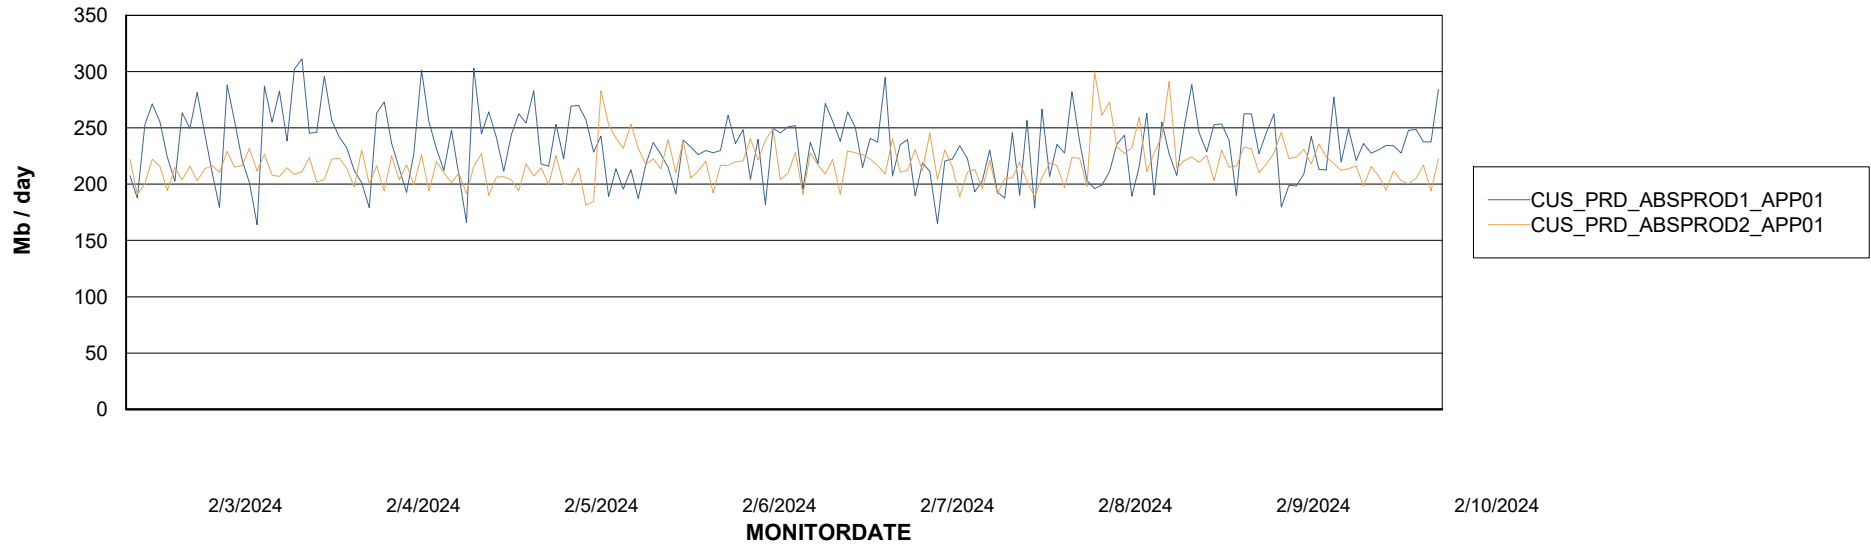

ABSSolute Application Server Services

Avg memory used per ABS Server Service