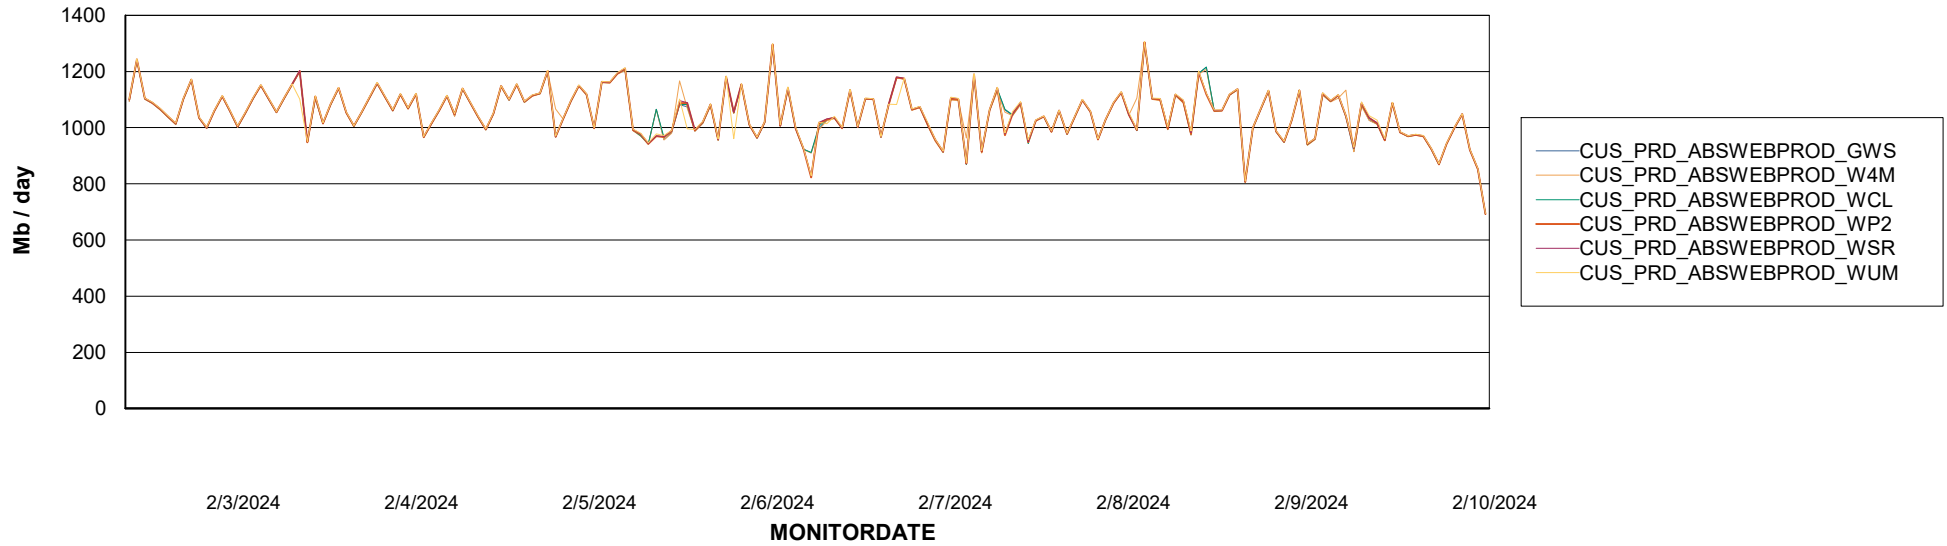

Avg memory used per ReportServer Service

Weekly SLA Customer Report

Customer CUS_Production (24/7)
Database ID 131

ABSolute Web Component Services

Avg memory used per ABS Web component

Weekly SLA Customer Report