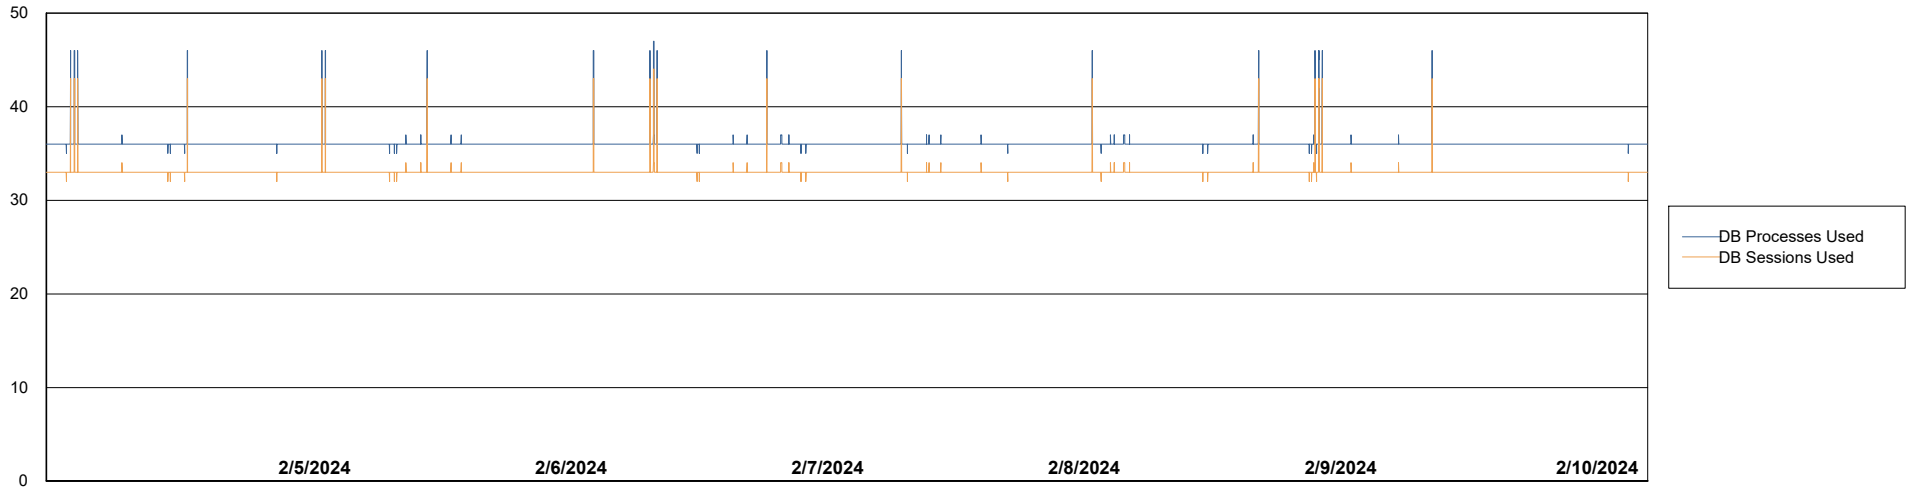

Database Performance CUS_PRD_ABSDB2_HSBABS1

DB Processes Max 1,000