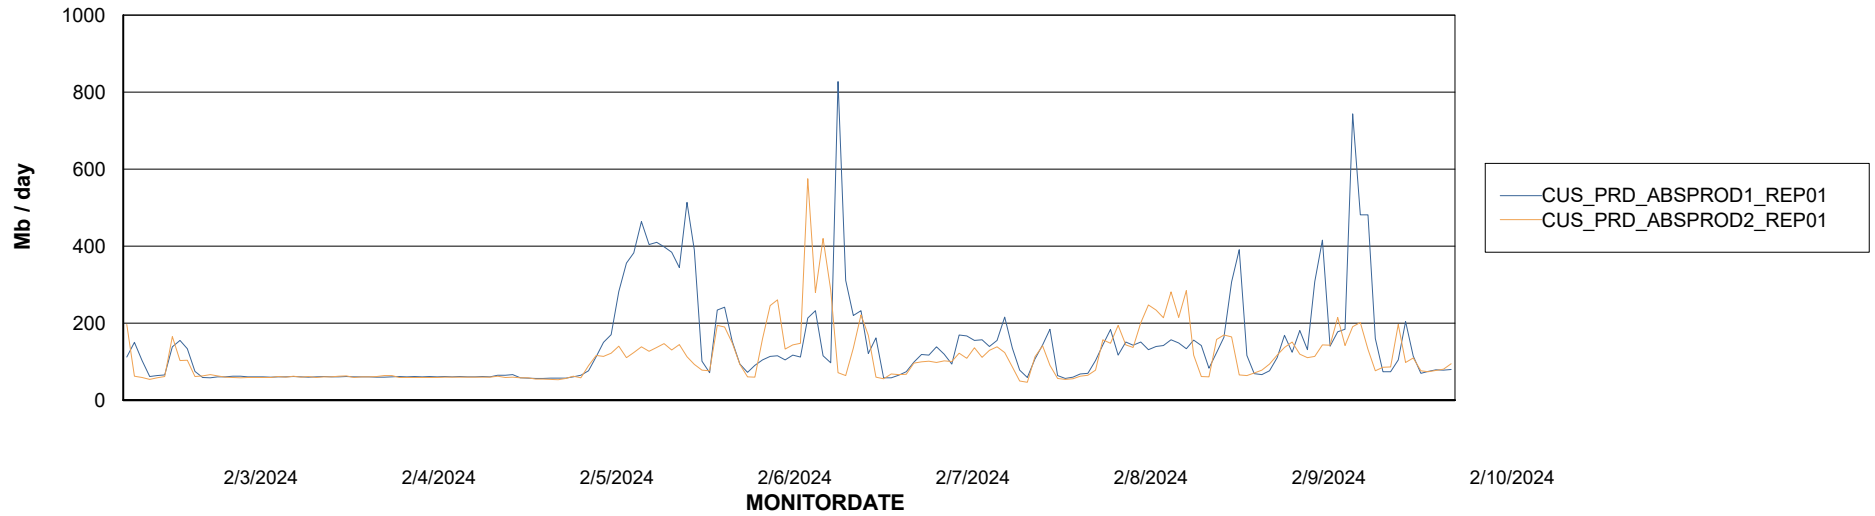

ABSSolute Application ReportServer Services

Avg memory used per ReportServer Service