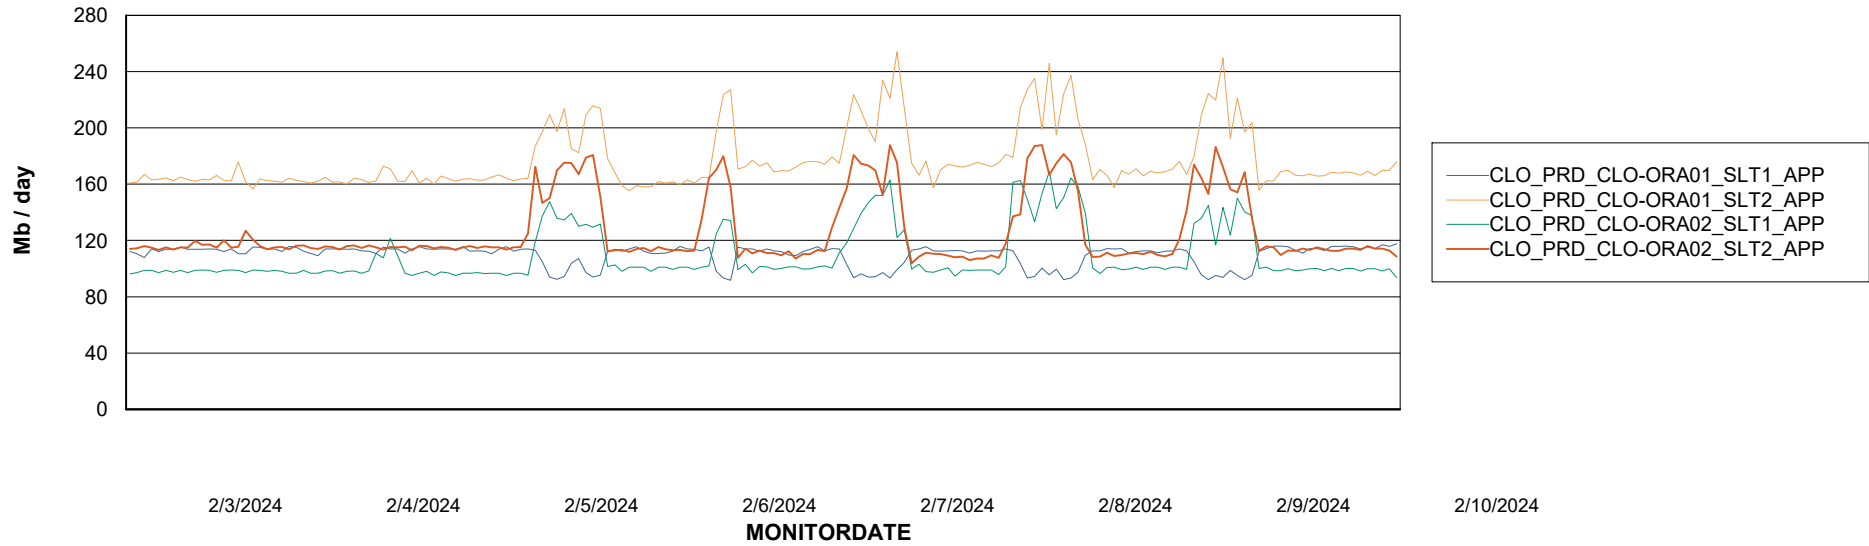

ABSSolute Application Server Services

Avg memory used per ABS Server Service