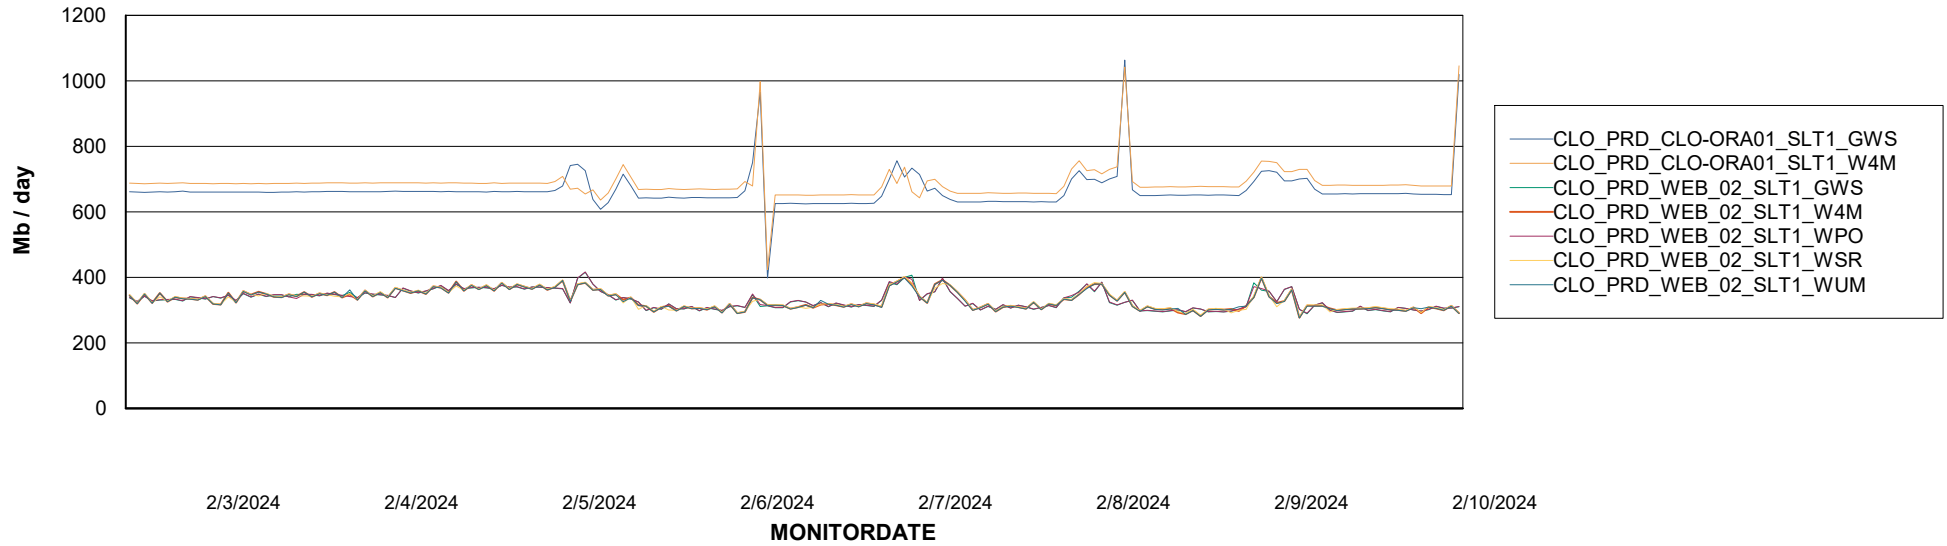

ABSSolute Web Component Services

Avg memory used per ABS Web component