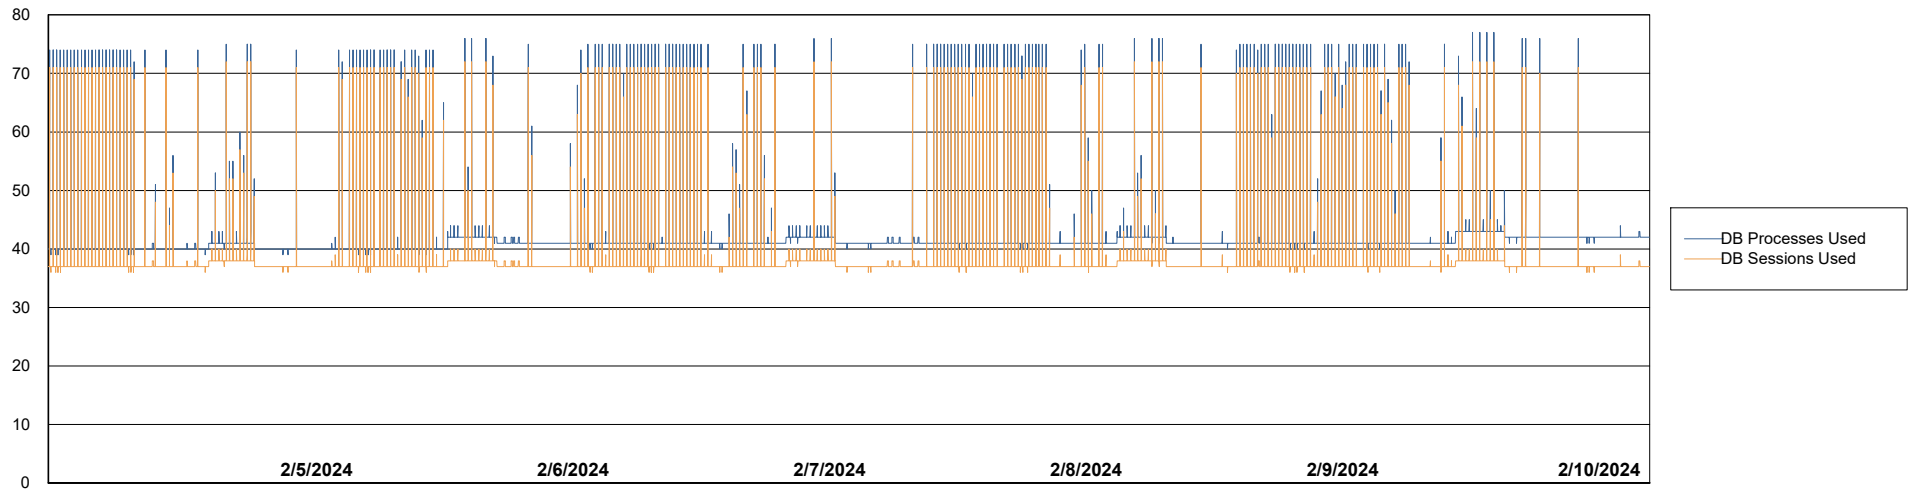

Database Performance CLO_PRD_CLO-ORA02_HSBABS1

DB Processes Max 1,000