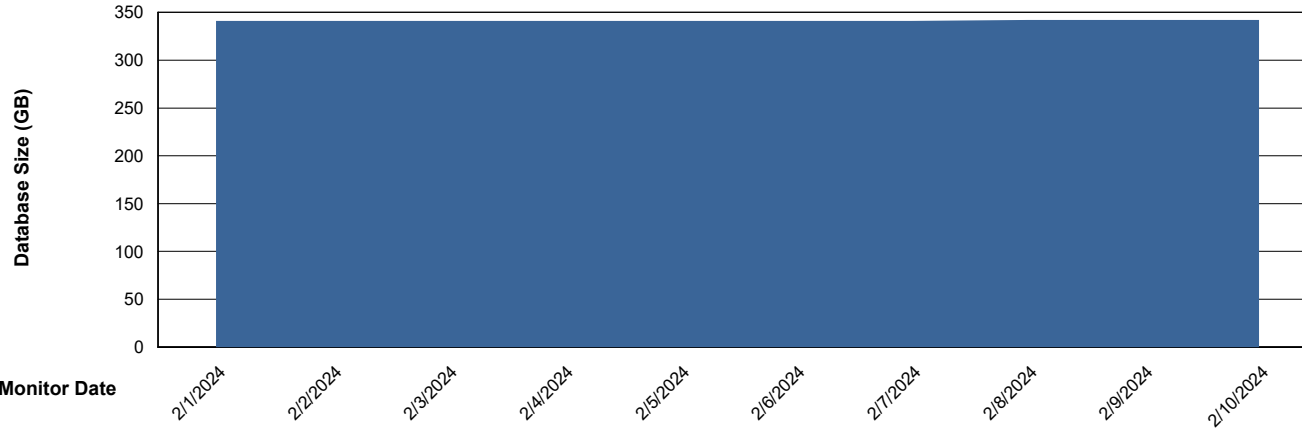

DATABASE SIZE CLO_PRD_CLO-ORA01_ABS1

Database growth over last month