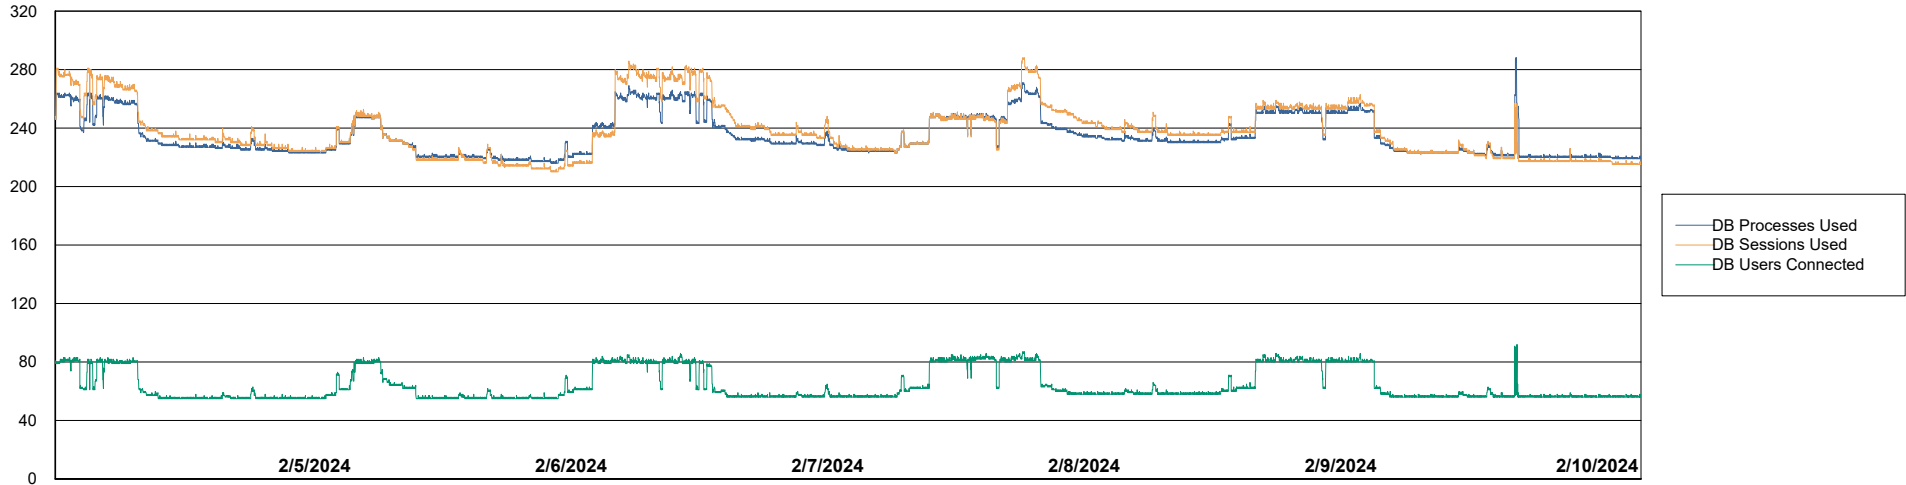

Database Performance CLO_PRD_CLO-ORA01_ABS1