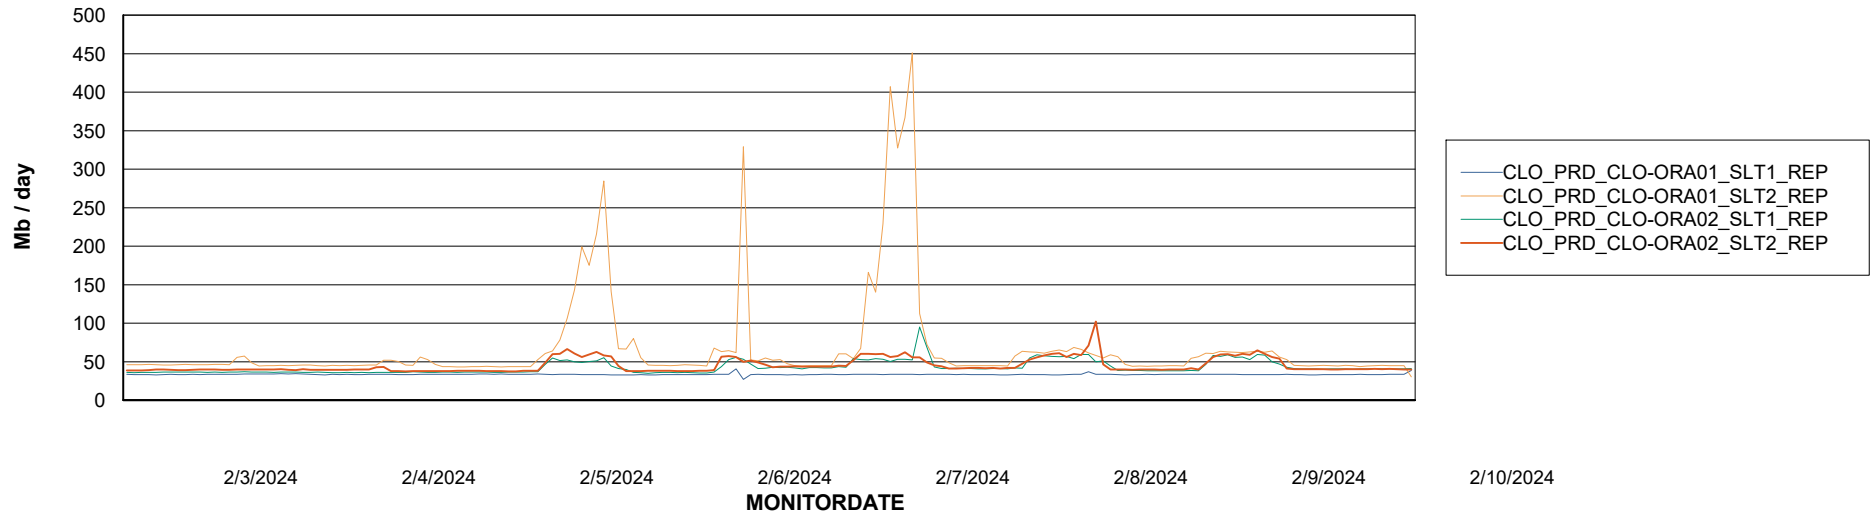

ABSSolute Application ReportServer Services

Avg memory used per ReportServer Service