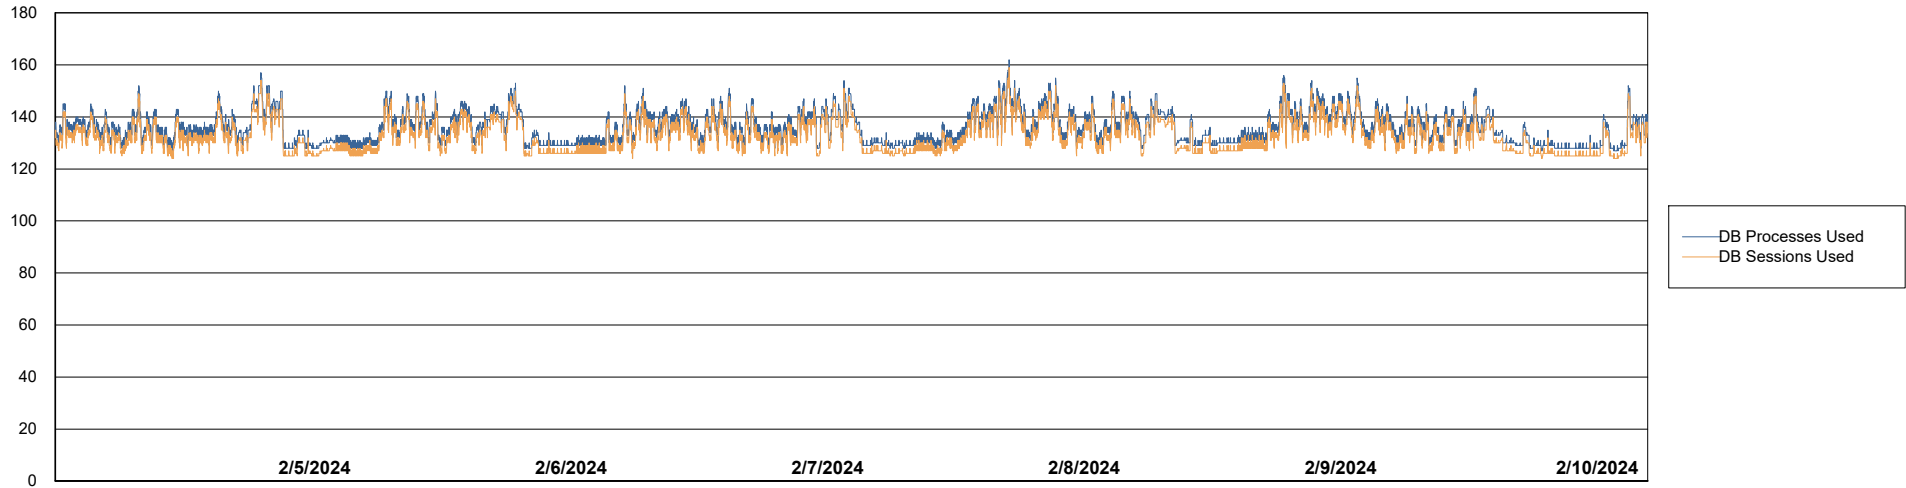

Weekly SLA Customer Report

Customer CIW Production
Database ID 45

Database Performance CIW_PRD_ORACLE8_ABS1

Weekly SLA Customer Report

Customer CIW Production
Database ID 45

Database Performance CIW_PRD_ORACLE9_HSBABS1

DB Processes Max 300

Weekly SLA Customer Report

Customer CIW Production
 Database ID 45

DATABASE SIZE CIW_PRD_ORACLE8_ABS1

Database growth over last month

Database Tablespace CIW_PRD_ORACLE8_ABS1

Date	Tablespace Name	Filesize (Gb)	Usedsize (Gb)	Percentage free
2/10/2024	ABSDATA	62	51	17
	INDX	12	8	37
2/9/2024	ABSDATA	62	51	17
	INDX	12	8	37
2/8/2024	ABSDATA	62	51	17
	INDX	12	8	37
2/7/2024	ABSDATA	62	51	17
	INDX	12	8	37
2/6/2024	ABSDATA	62	51	17
	INDX	12	8	37
2/5/2024	ABSDATA	62	51	17
	INDX	12	8	37
2/4/2024	ABSDATA	62	51	17
	INDX	12	8	37