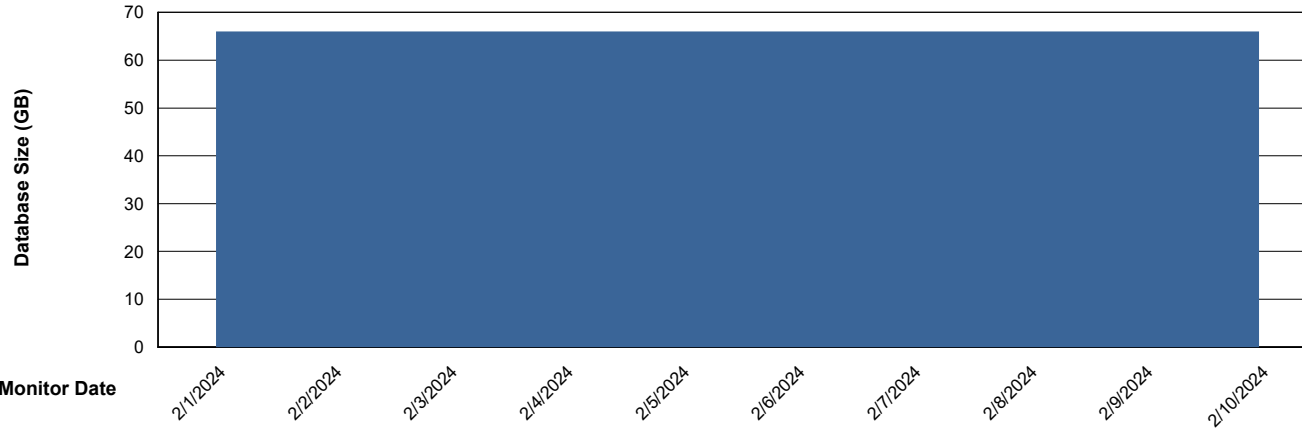

DB Processes Max 300

Weekly SLA Customer Report

Customer CIW Production
 Database ID 45

DATABASE SIZE CIW_PRD_ORACLE8_ABS1

Database growth over last month

Database Tablespace CIW_PRD_ORACLE8_ABS1

Date	Tablespace Name	Filesize (Gb)	Usedsize (Gb)	Percentage free
2/10/2024	ABSDATA	62	51	17
	INDX	12	8	37
2/9/2024	ABSDATA	62	51	17
	INDX	12	8	37
2/8/2024	ABSDATA	62	51	17
	INDX	12	8	37
2/7/2024	ABSDATA	62	51	17
	INDX	12	8	37
2/6/2024	ABSDATA	62	51	17
	INDX	12	8	37
2/5/2024	ABSDATA	62	51	17
	INDX	12	8	37
2/4/2024	ABSDATA	62	51	17
	INDX	12	8	37

Weekly SLA Customer Report

Customer CIW Production
Database ID 45

Standby Database Health CIW Production

Recovery lag for last 7 days