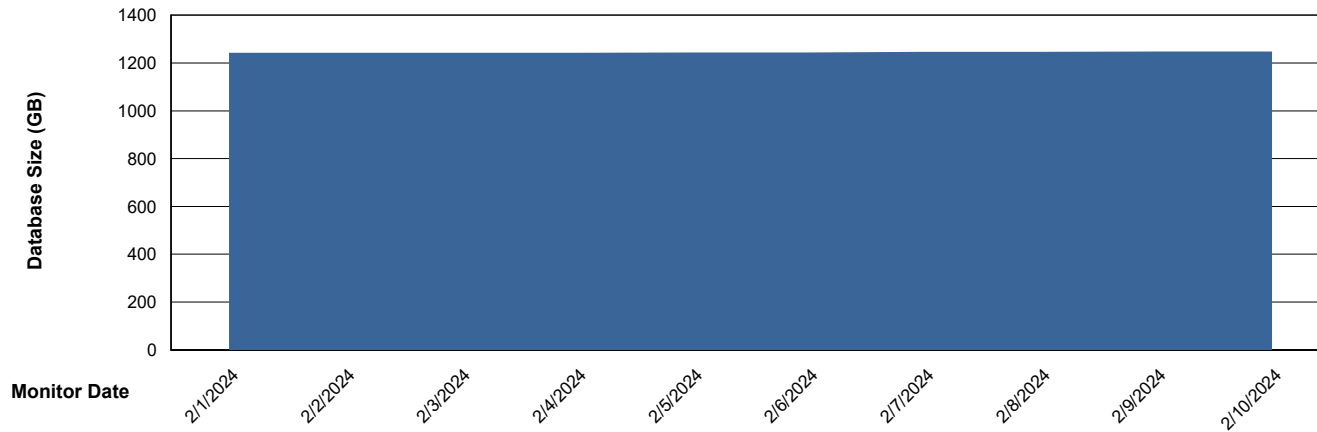

# Weekly SLA Customer Report

Customer AUJ\_Production  
Database ID 185

DATABASE SIZE AUJ\_BI2\_DB

### Database growth over last month

DATABASE SIZE AUJ\_DB2\_Primary

### Database growth over last month