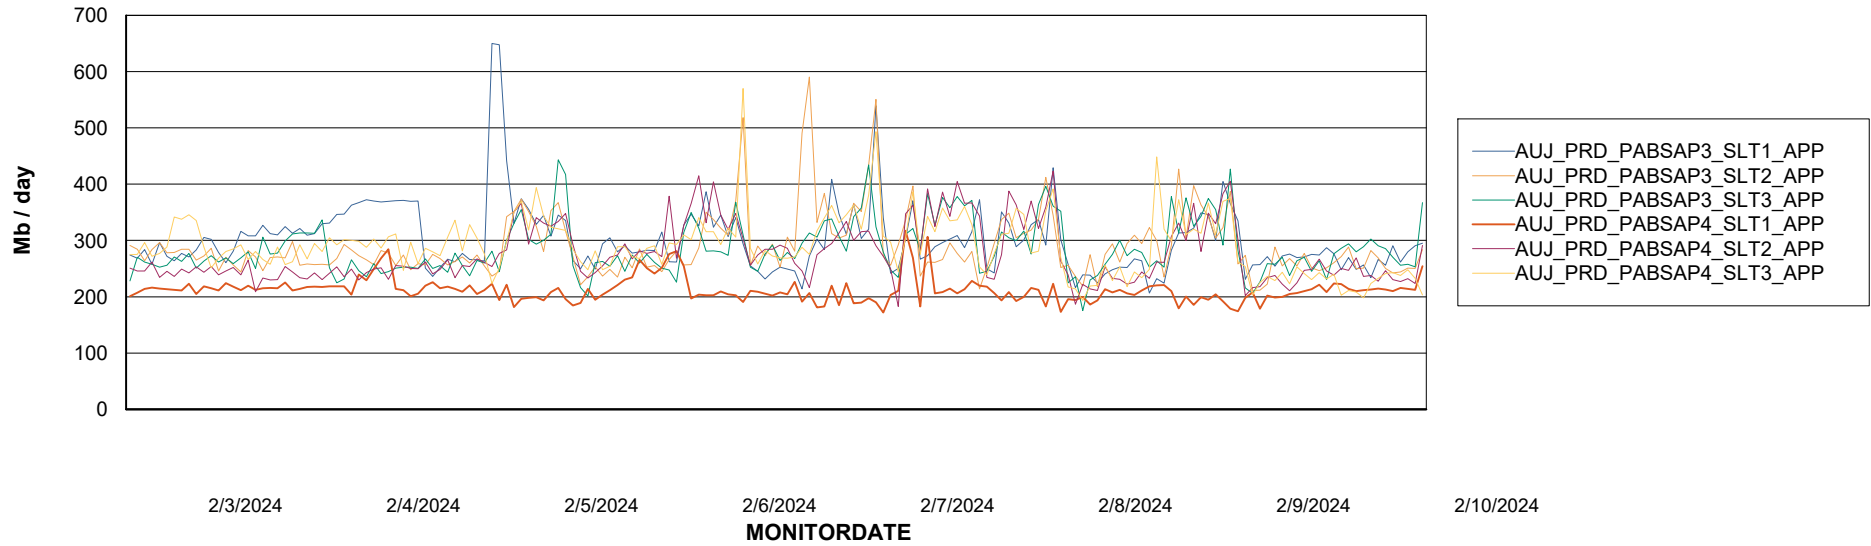

ABSSolute Application Server Services

Avg memory used per ABS Server Service