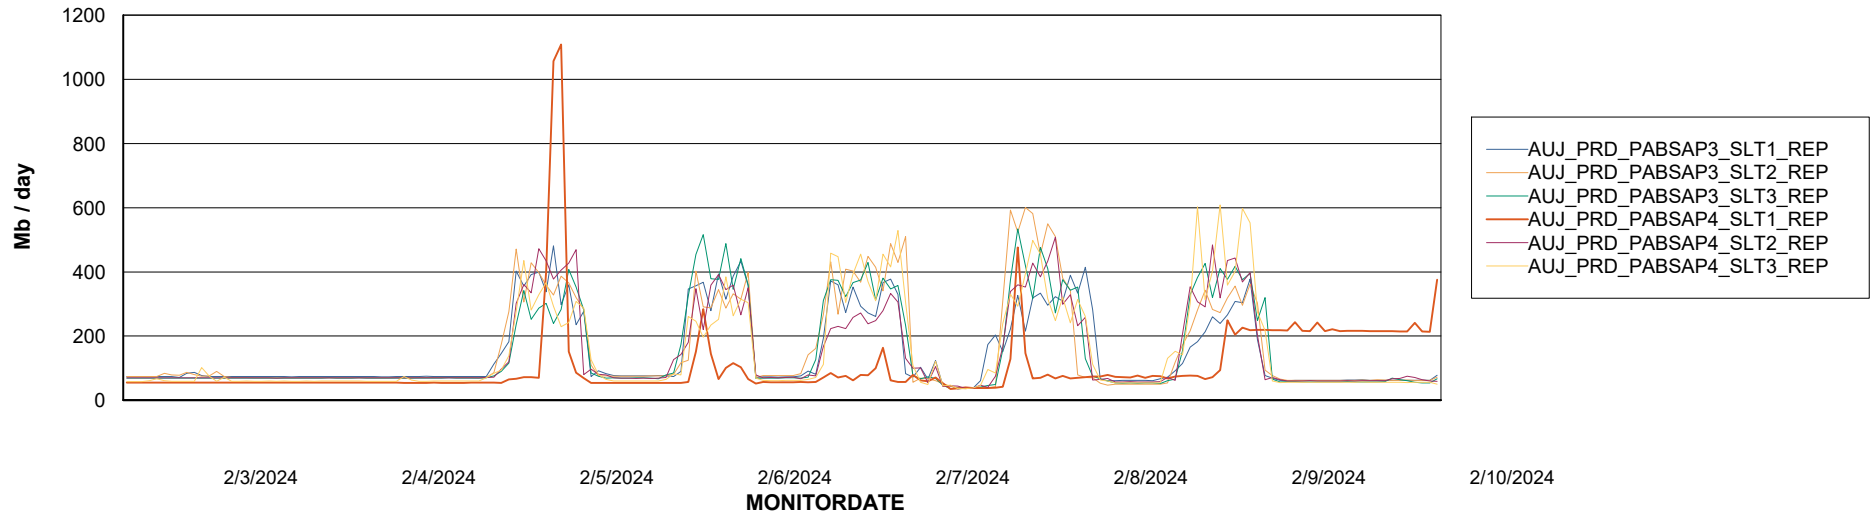

ABSSolute Application ReportServer Services

Avg memory used per ReportServer Service