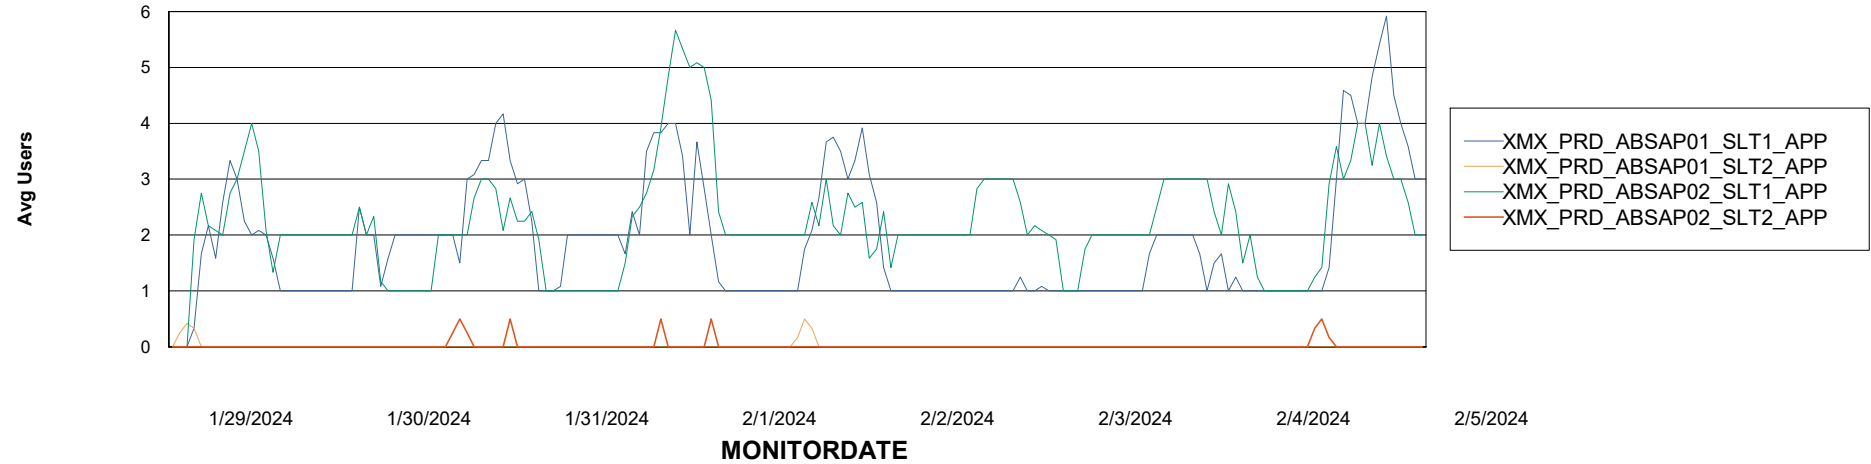

Database Tablespace XMX_PROD_ABSDB01_PRDB_ABS1

Date	Tablespace Name	Filesize (Gb)	Usedsize (Gb)	Percentage free
2/5/2024	ABSDATA	5	4	15
	INDX	8	0	100
2/4/2024	ABSDATA	5	4	16
	INDX	8	0	100
2/3/2024	ABSDATA	5	4	17
	INDX	8	0	100
2/2/2024	ABSDATA	5	4	18
	INDX	8	0	100
2/1/2024	ABSDATA	5	4	18
	INDX	8	0	100
1/31/2024	ABSDATA	5	4	19
	INDX	8	0	100
1/30/2024	ABSDATA	5	4	20
	INDX	8	0	100

Weekly SLA Customer Report

Customer XMX Production (24/7)
Database ID 146

Standby Database Health XMX Production (24/7)

Recovery lag for last 7 days

Weekly SLA Customer Report

Customer XMX Production (24/7)
Database ID 146

ABSSolute Application Server Services

Avg memory used per ABS Server Service

Avg users per day per ABS server

Weekly SLA Customer Report

Customer XMX Production (24/7)
Database ID 146

ABSSolute Application ReportServer Services