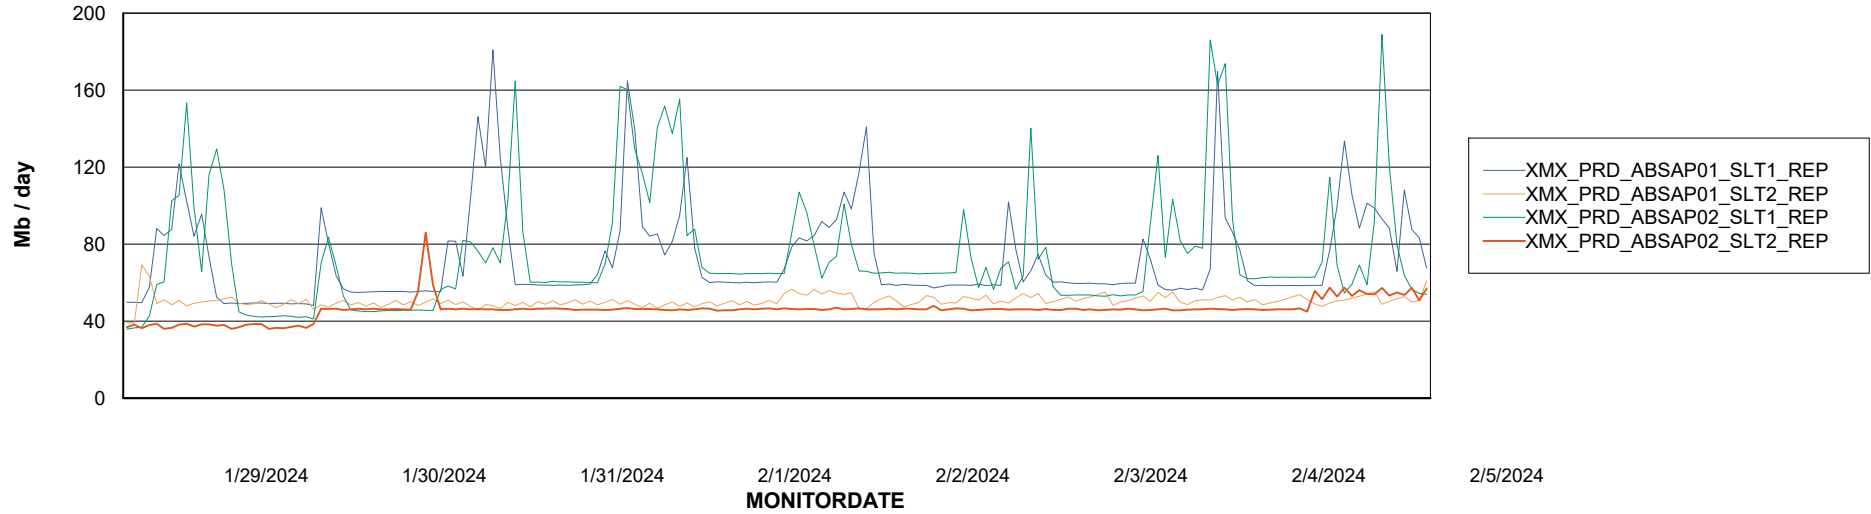

ABSSolute Application ReportServer Services

Avg memory used per ReportServer Service