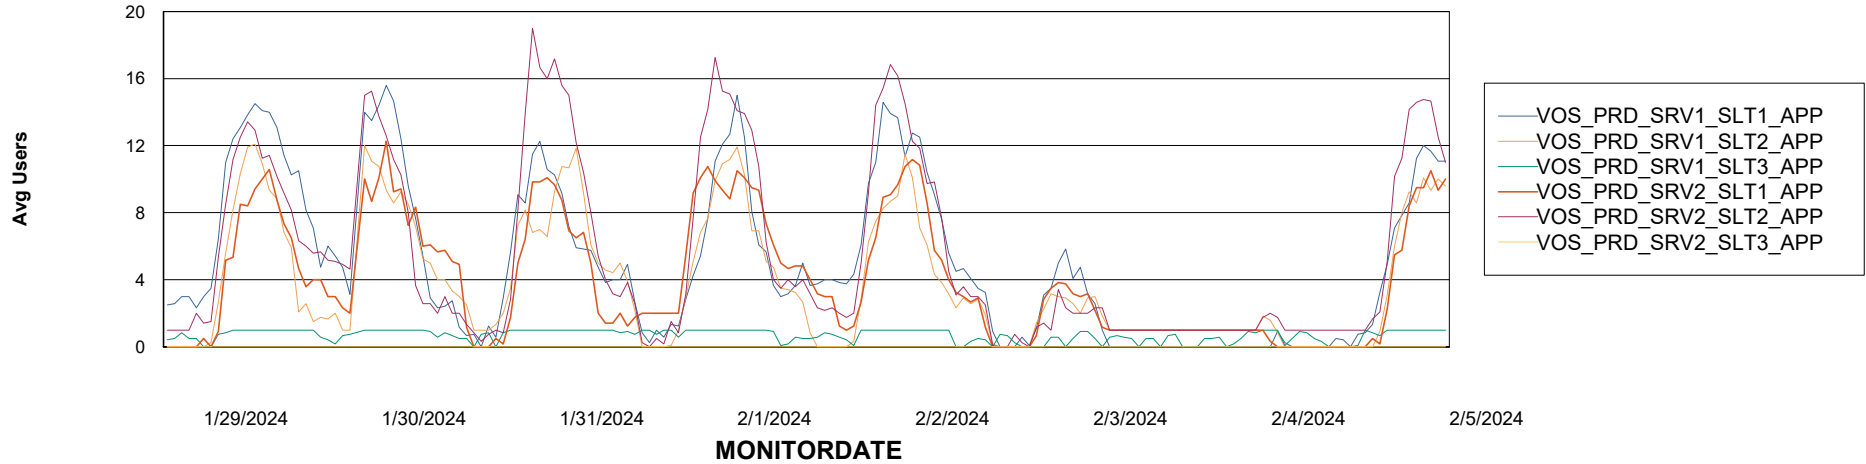

Avg users per day per ABS server