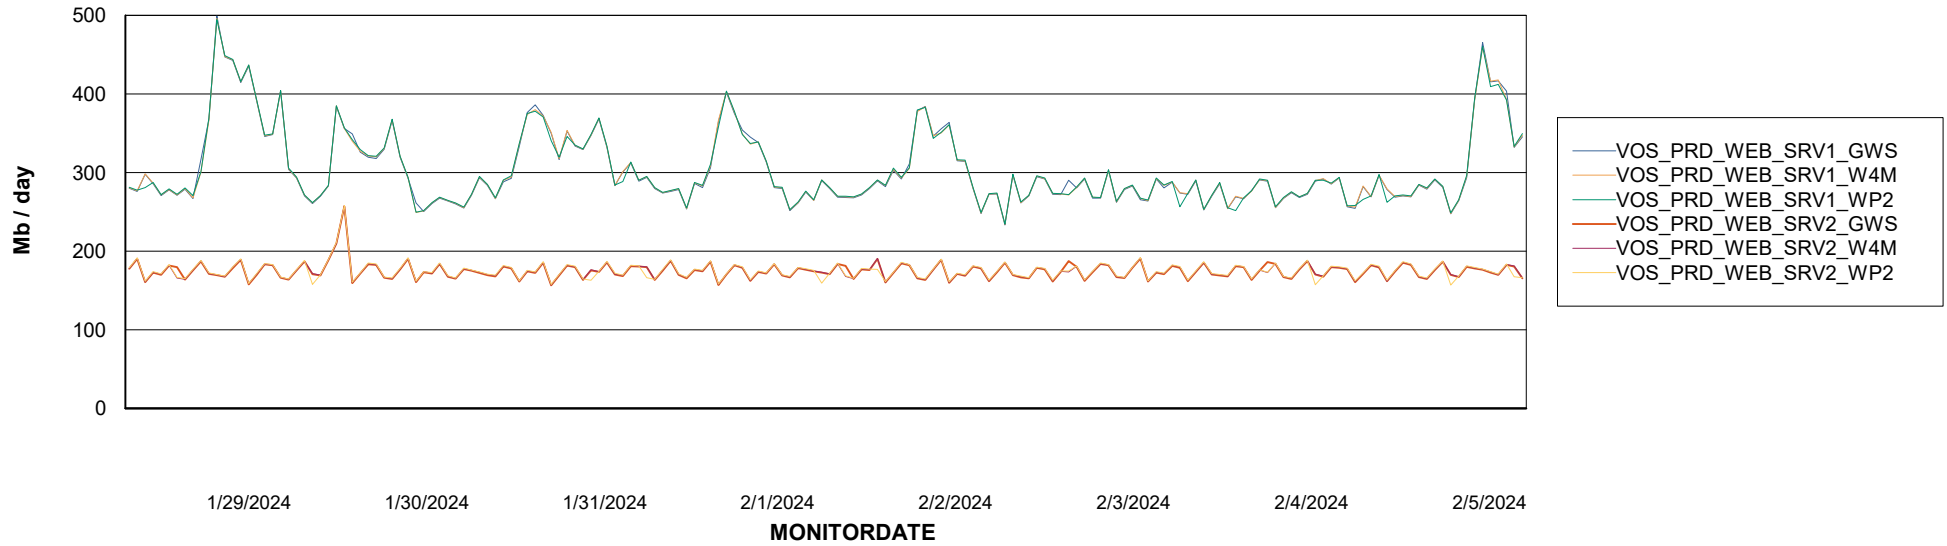

ABSSolute Web Component Services

Avg memory used per ABS Web component