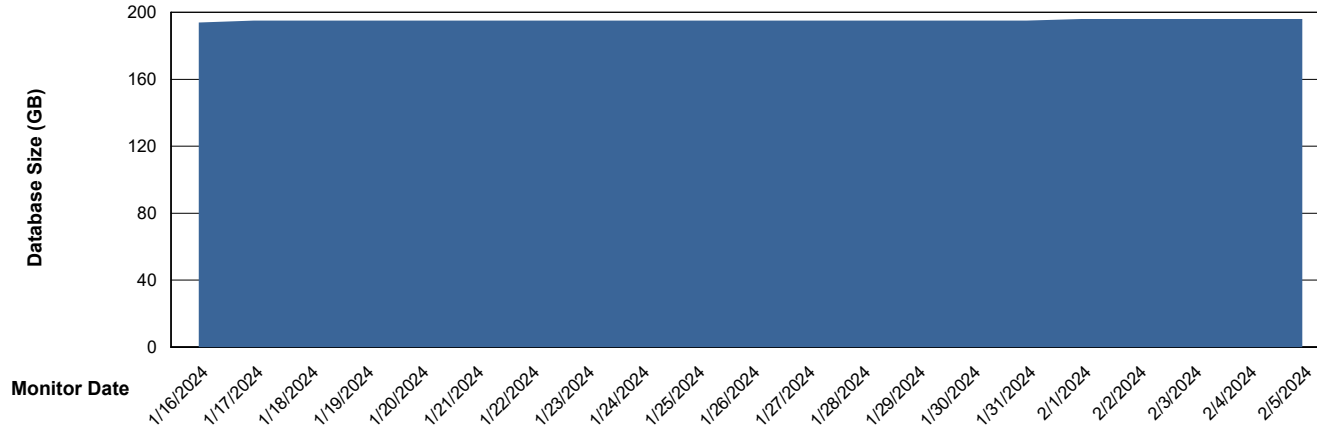

DATABASE SIZE VOS_PRD_ABSBI-2018_ABS1

Database growth over last month