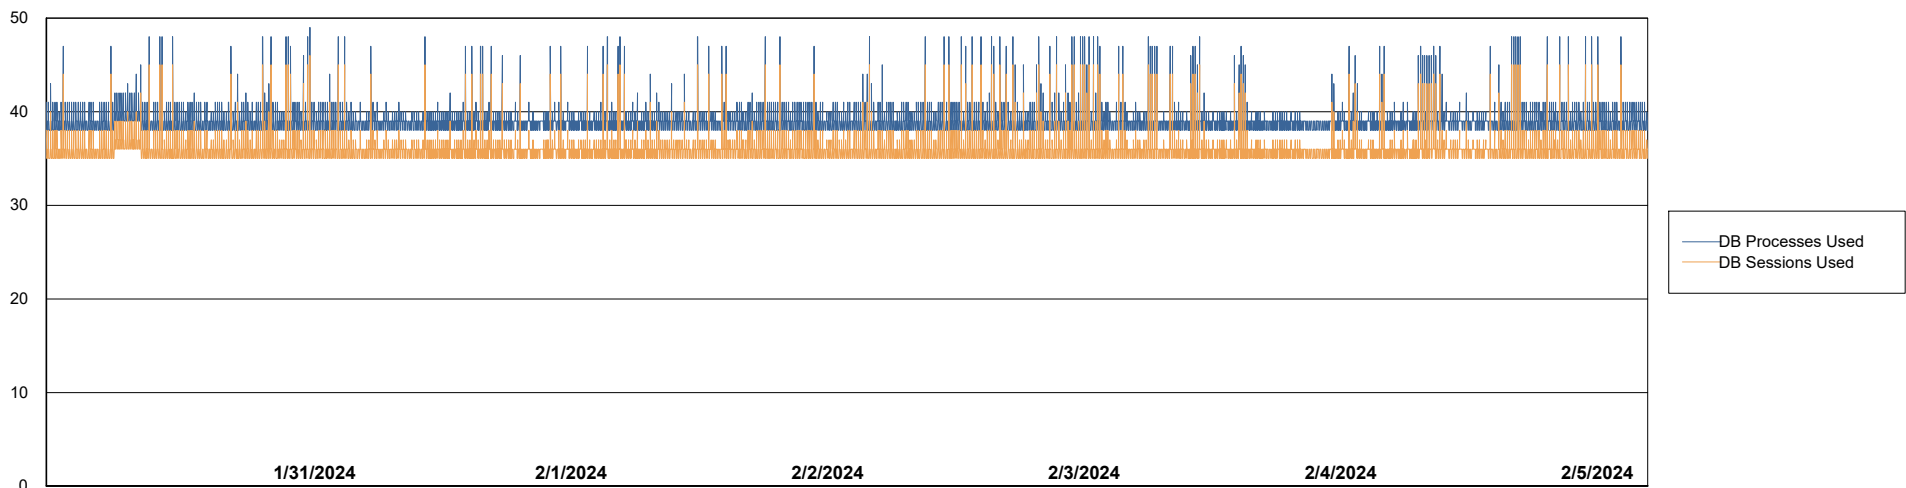

Database Performance VOS_PRD_ABSORA2-2022_HSBABS1

DB Processes Max 1,000