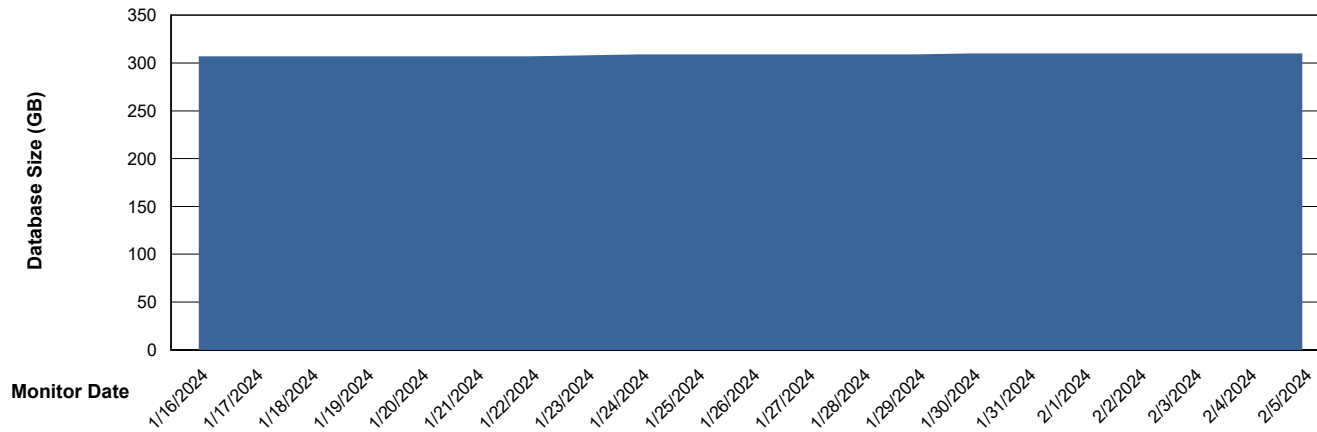

DATABASE SIZE VOS_PRD_ABSORA1-2022_ABS1

Database growth over last month