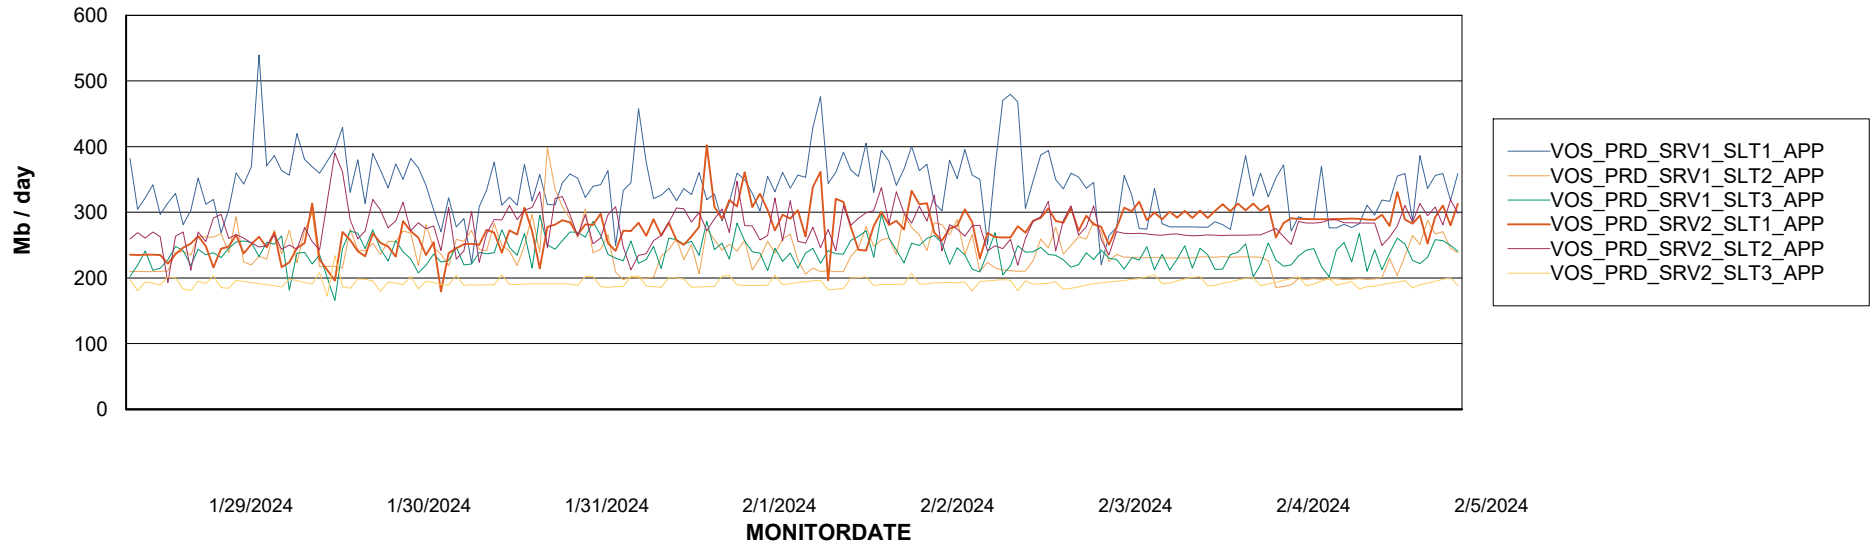

ABSSolute Application Server Services

Avg memory used per ABS Server Service