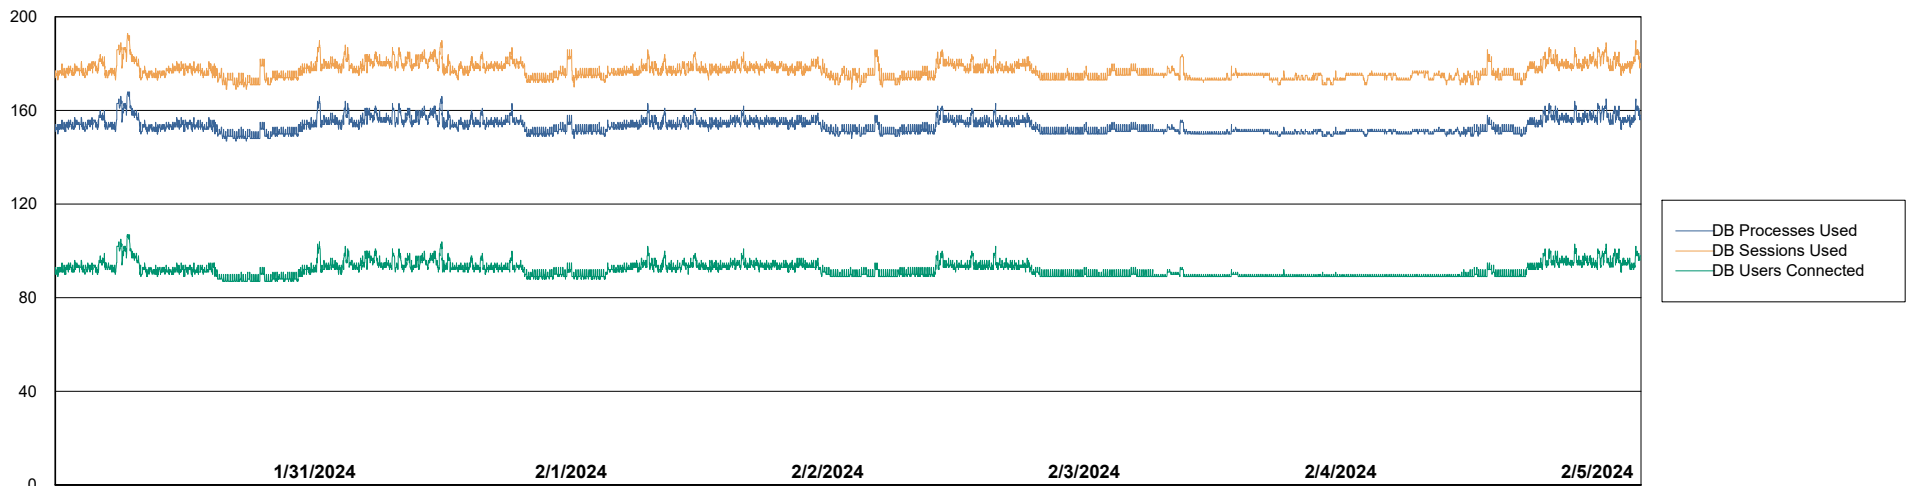

Weekly SLA Customer Report

Customer VOS_Production
Database ID 143

Database Performance VOS_PRD_ABSBI-2018_ABS1

Weekly SLA Customer Report

Customer VOS_Production
Database ID 143

Database Performance VOS_PRD_ABSORA1-2022_ABS1