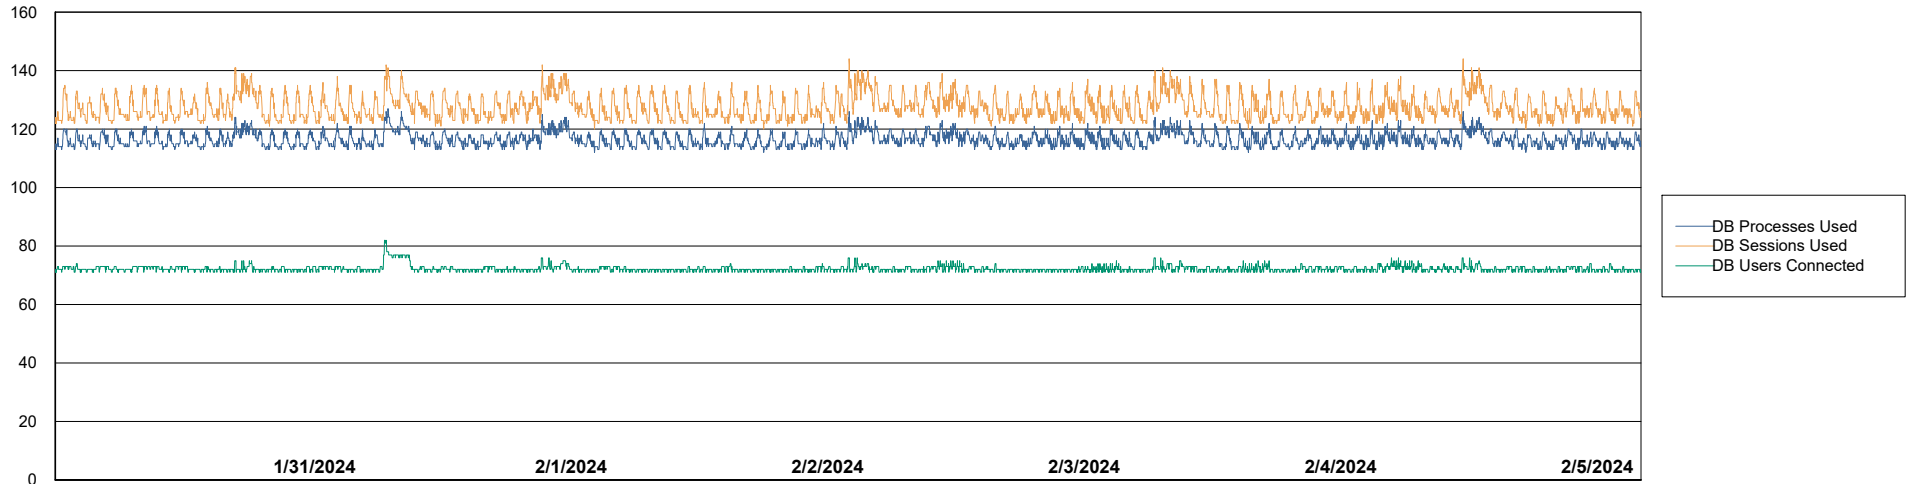

Database Performance VOS_PRD_ABSBI-2018_ABS1