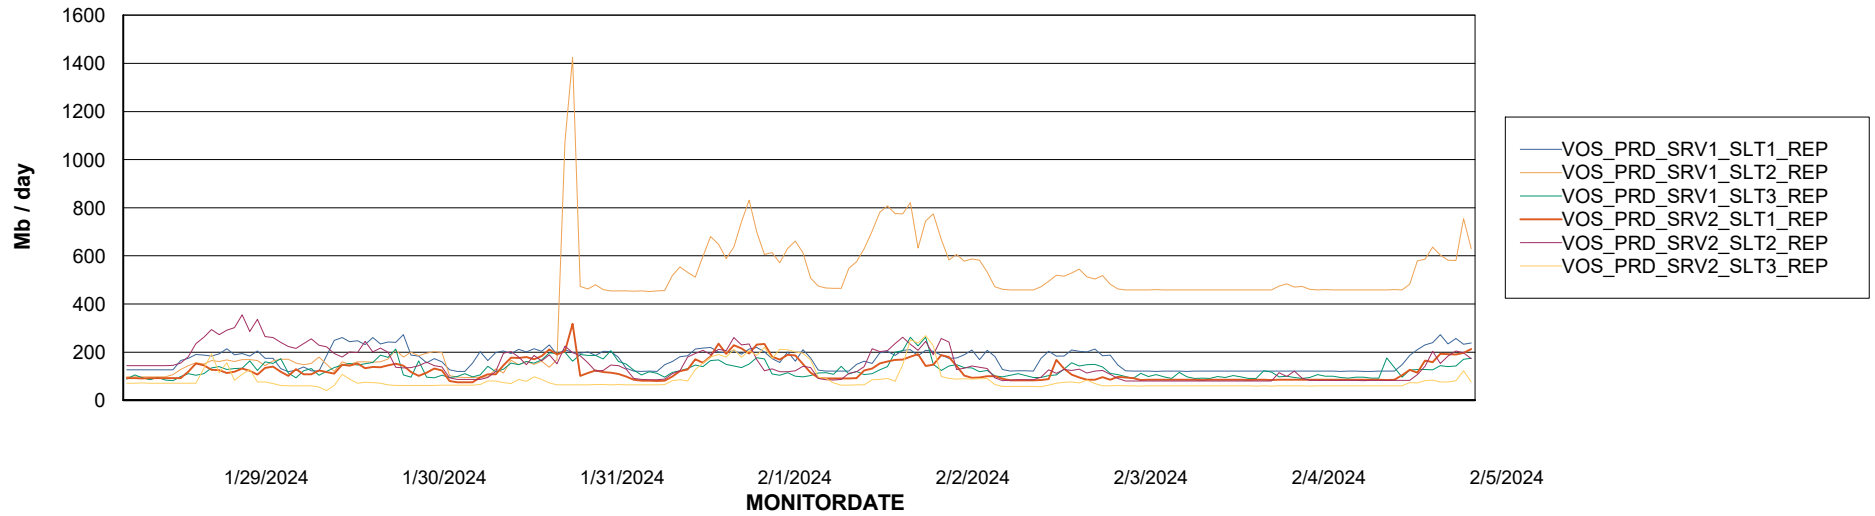

Avg memory used per ABS Server Service

Avg users per day per ABS server

Weekly SLA Customer Report

Customer VOS_Production
Database ID 143

ABSSolute Application ReportServer Services

Avg memory used per ReportServer Service