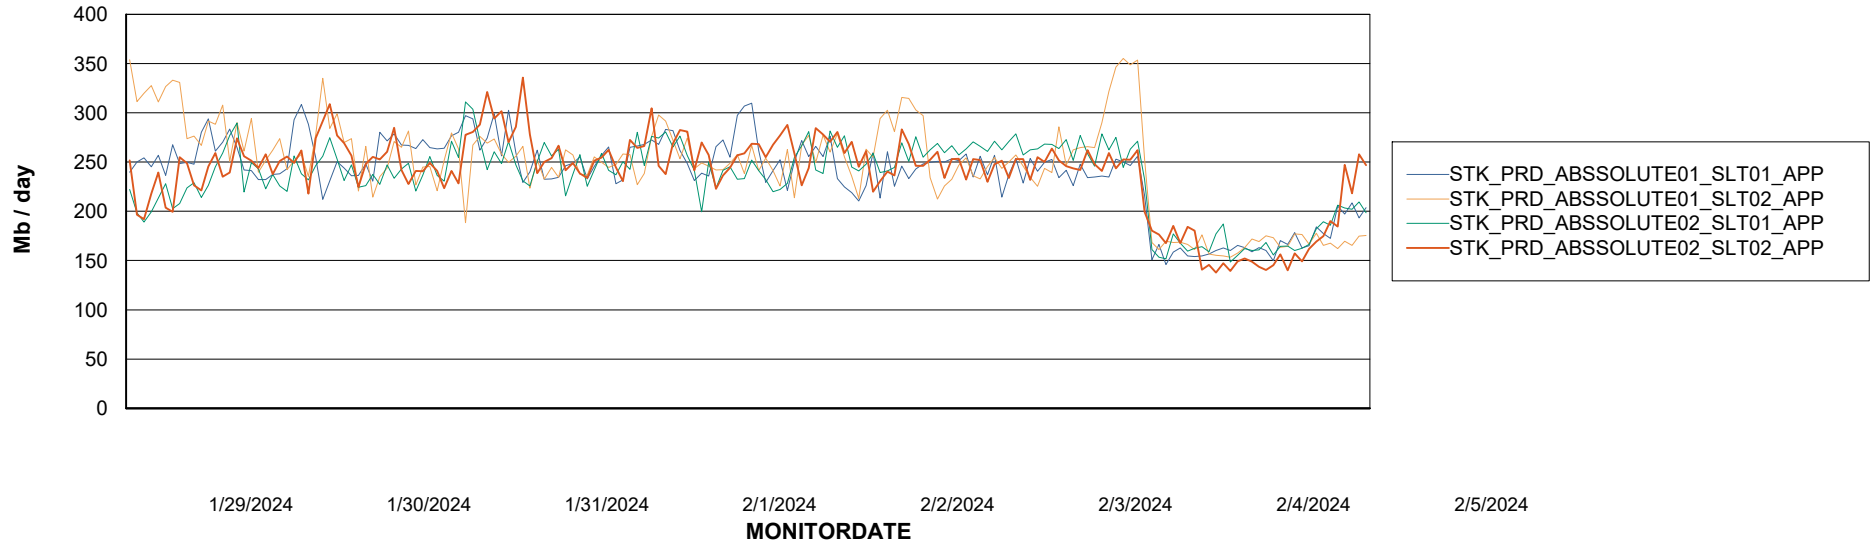

ABSSolute Application Server Services

Avg memory used per ABS Server Service