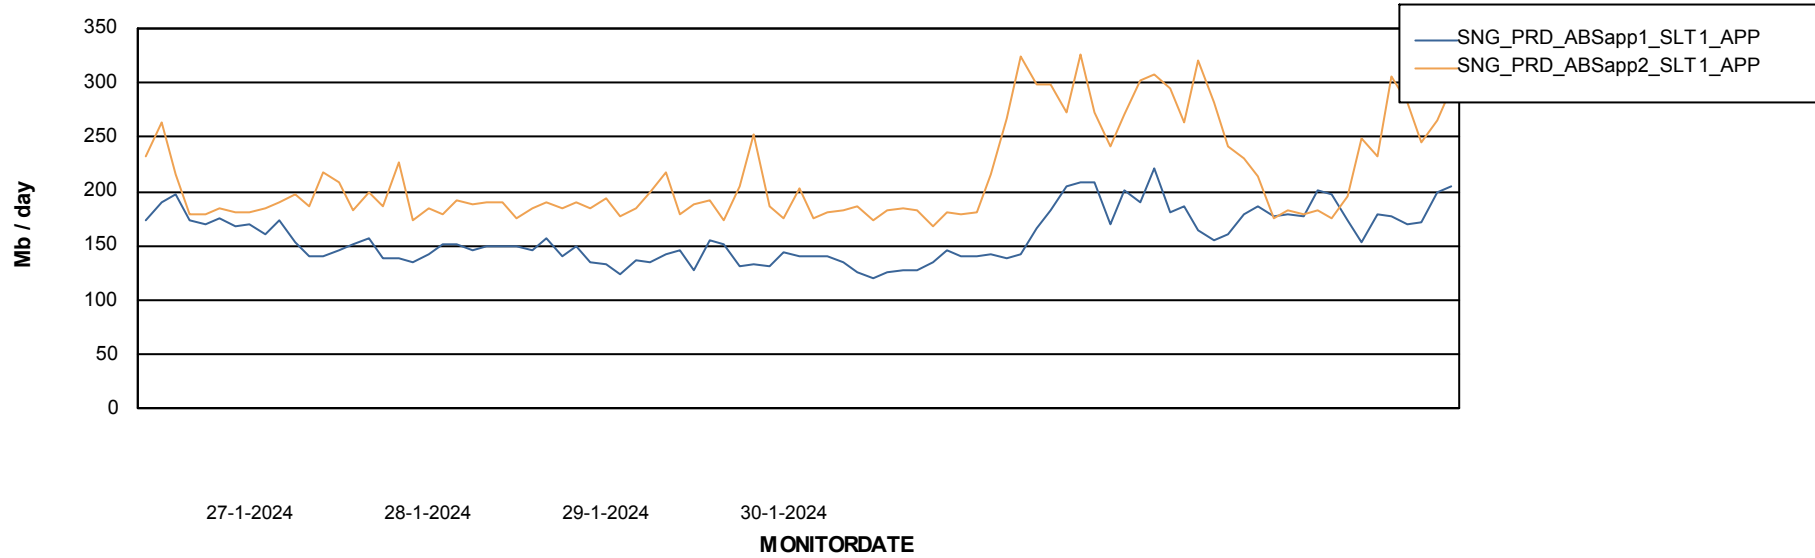

Weekly SLA Customer Report

Customer SNG_Production
Database ID 70

Database Performance SNG_PRD_ORACLE1

DATABASE SIZE SNG_PRD_ORACLE1

Database growth over last month

Weekly SLA Customer Report

Customer SNG_Production
Database ID 70

Database Tablespace SNG_PRD_ORACLE1

Date	Tablespace Name	Filesize (Gb)	Usedsize (Gb)	Percentage free
30-1-2024	ABSDATA	54	42	22
	INDX	146	115	21
29-1-2024	ABSDATA	54	42	22
	INDX	146	115	21
28-1-2024	ABSDATA	54	42	22
	INDX	146	115	21

Weekly SLA Customer Report

Customer SNG_Production
Database ID 70

ABSSolute Application Server Services

Avg memory used per ABS Server Service

Avg users per day per ABS server

Weekly SLA Customer Report

Customer SNG_Production
Database ID 70