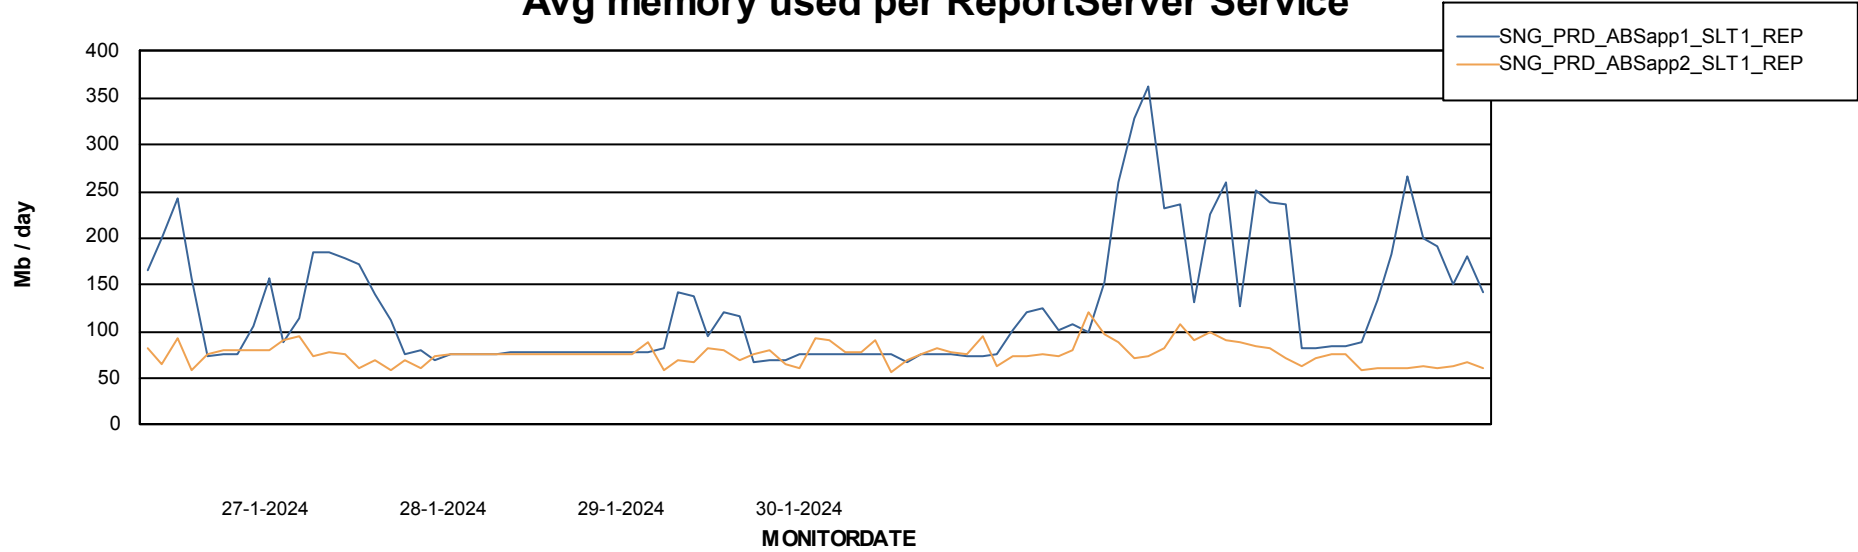

ABSSolute Application ReportServer Services

Avg memory used per ReportServer Service