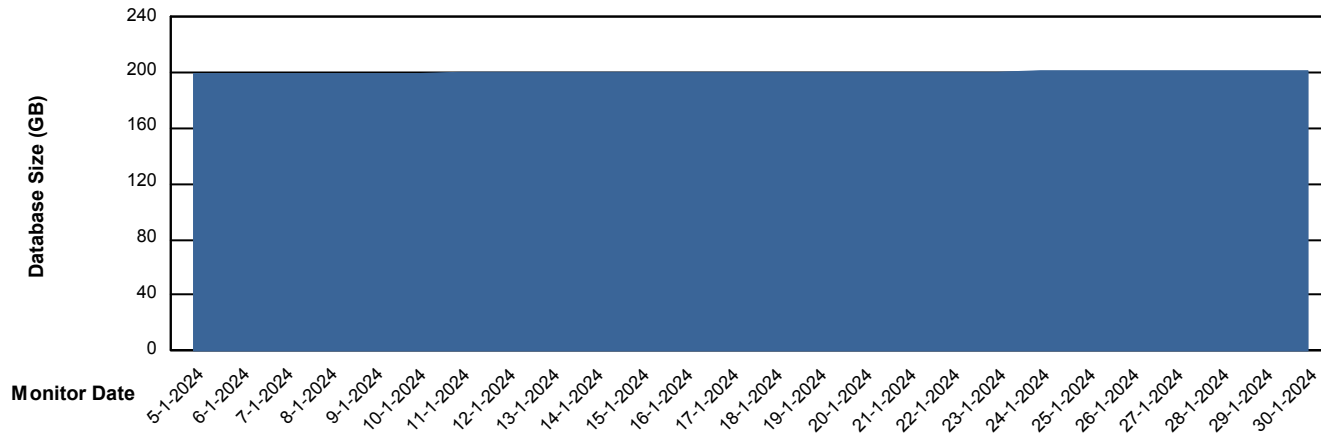

Weekly SLA Customer Report

Customer SNG_Production
Database ID 70

Database Performance SNG_PRD_ORACLE1

DATABASE SIZE SNG_PRD_ORACLE1

Database growth over last month

Weekly SLA Customer Report

Customer SNG_Production
Database ID 70