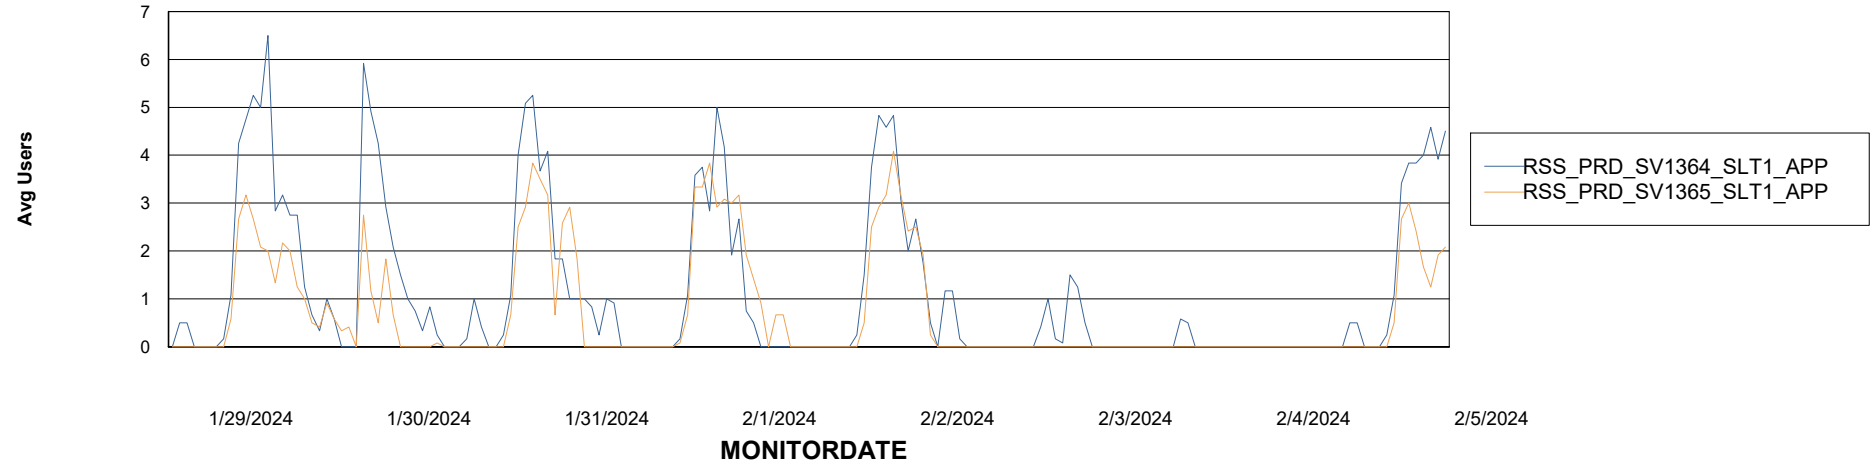

Avg users per day per ABS server