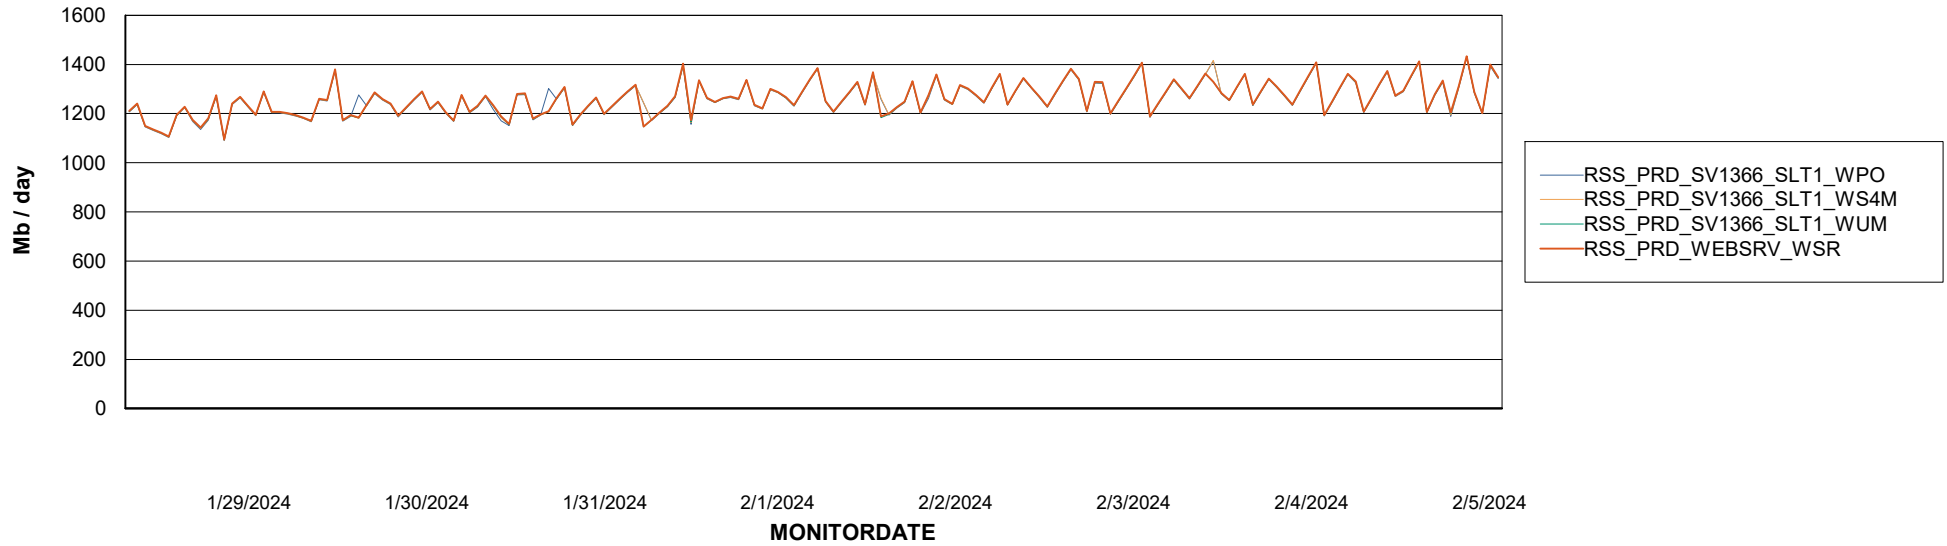

ABSSolute Web Component Services

Avg memory used per ABS Web component