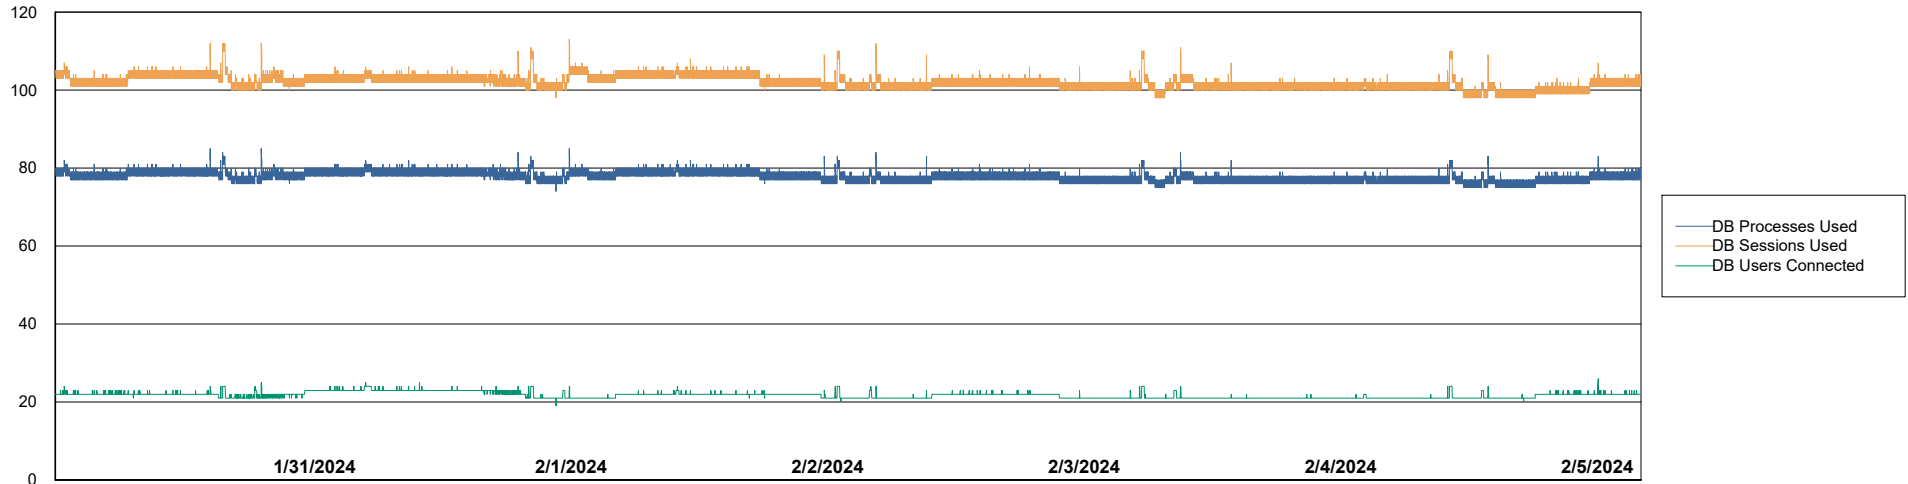

Database Performance RSS_PRD_SV1364_PRD_ABS1