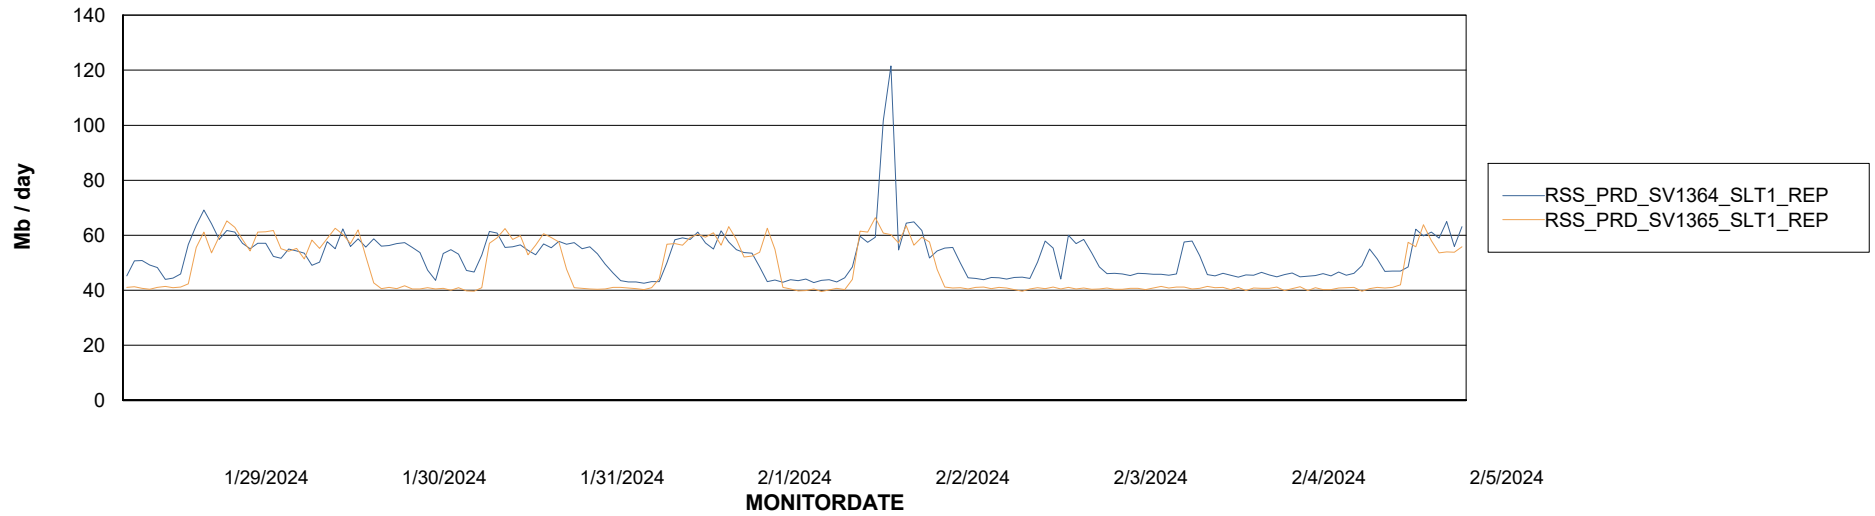

Avg memory used per ABS Server Service

Avg users per day per ABS server

Weekly SLA Customer Report

Customer RSS Production
Database ID 52

ABSSolute Application ReportServer Services

Avg memory used per ReportServer Service