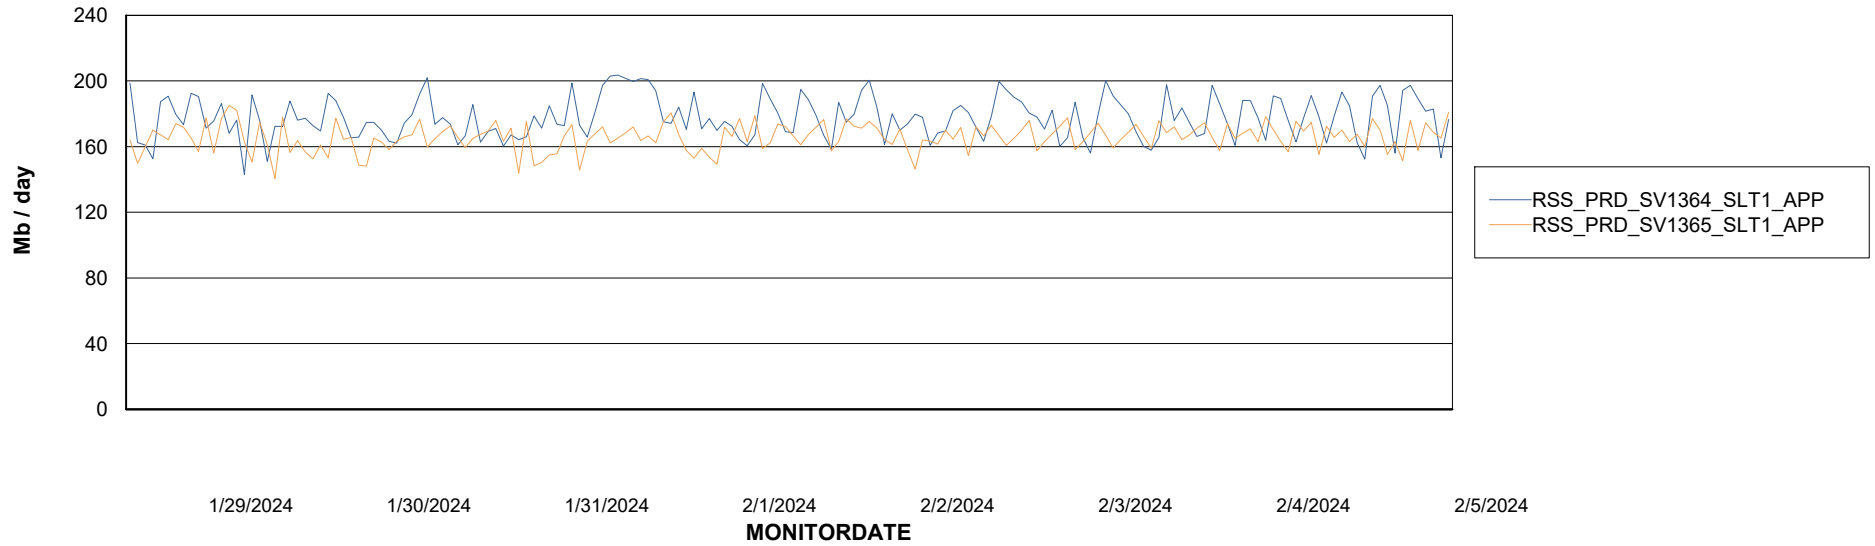

ABSSolute Application Server Services

Avg memory used per ABS Server Service