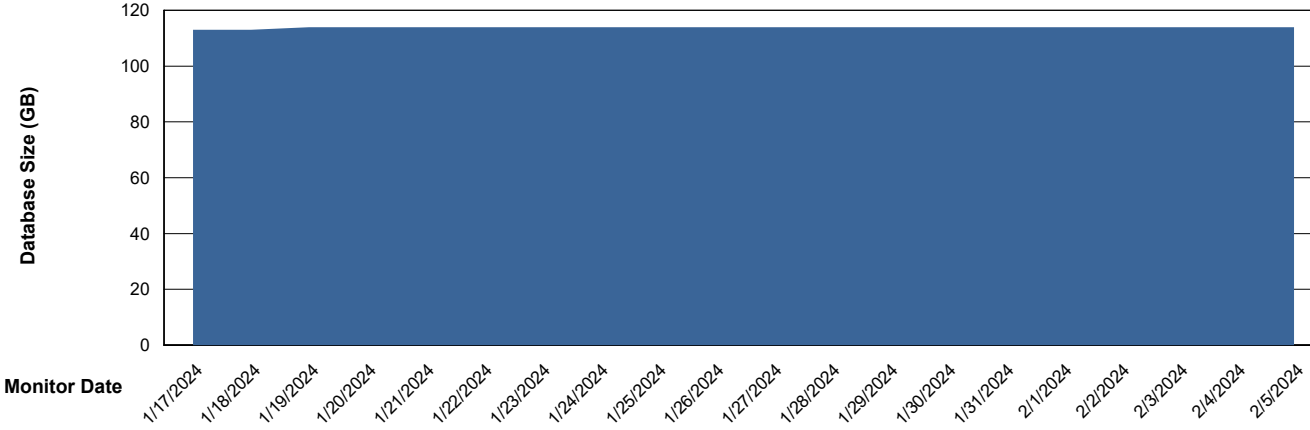

Weekly SLA Customer Report

Customer RSS Production
Database ID 52

Database Performance RSS_PRD_SV1364_PRD_ABS1

Weekly SLA Customer Report

Customer RSS Production
Database ID 52

Database Performance RSS_PRD_SV1365_PRD_HSBABS1

DB Processes Max 300

Weekly SLA Customer Report

Customer RSS Production
 Database ID 52

DATABASE SIZE RSS_PRD_SV1364_PRD_ABS1

Database growth over last month

Database Tablespace RSS_PRD_SV1364_PRD_ABS1

Date	Tablespace Name	Filesize (Gb)	Usedsize (Gb)	Percentage free
2/5/2024	ABSDATA	58	46	20
	INDX	77	64	18
2/4/2024	ABSDATA	55	46	16
	INDX	75	64	16
2/3/2024	ABSDATA	55	46	16
	INDX	75	64	16
2/2/2024	ABSDATA	55	46	16
	INDX	75	64	16
2/1/2024	ABSDATA	55	46	16
	INDX	75	64	16
1/31/2024	ABSDATA	55	46	16
	INDX	75	63	16
1/30/2024	ABSDATA	55	46	16
	INDX	75	63	16