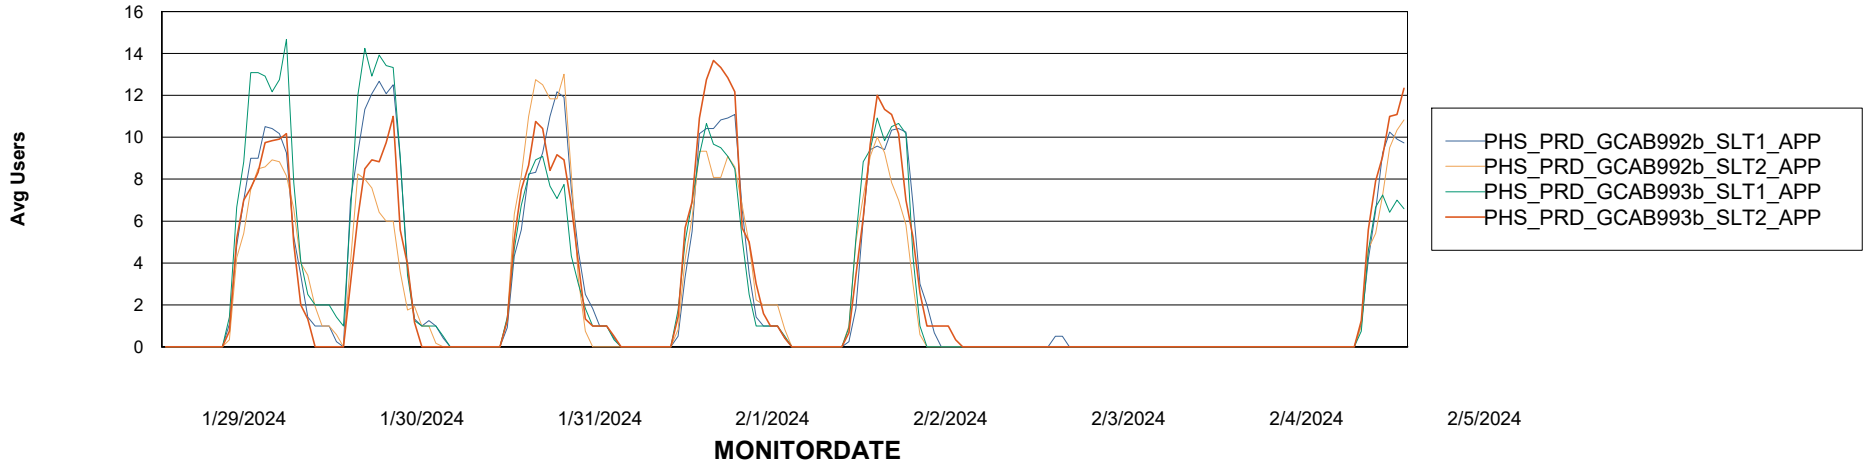

Avg users per day per ABS server