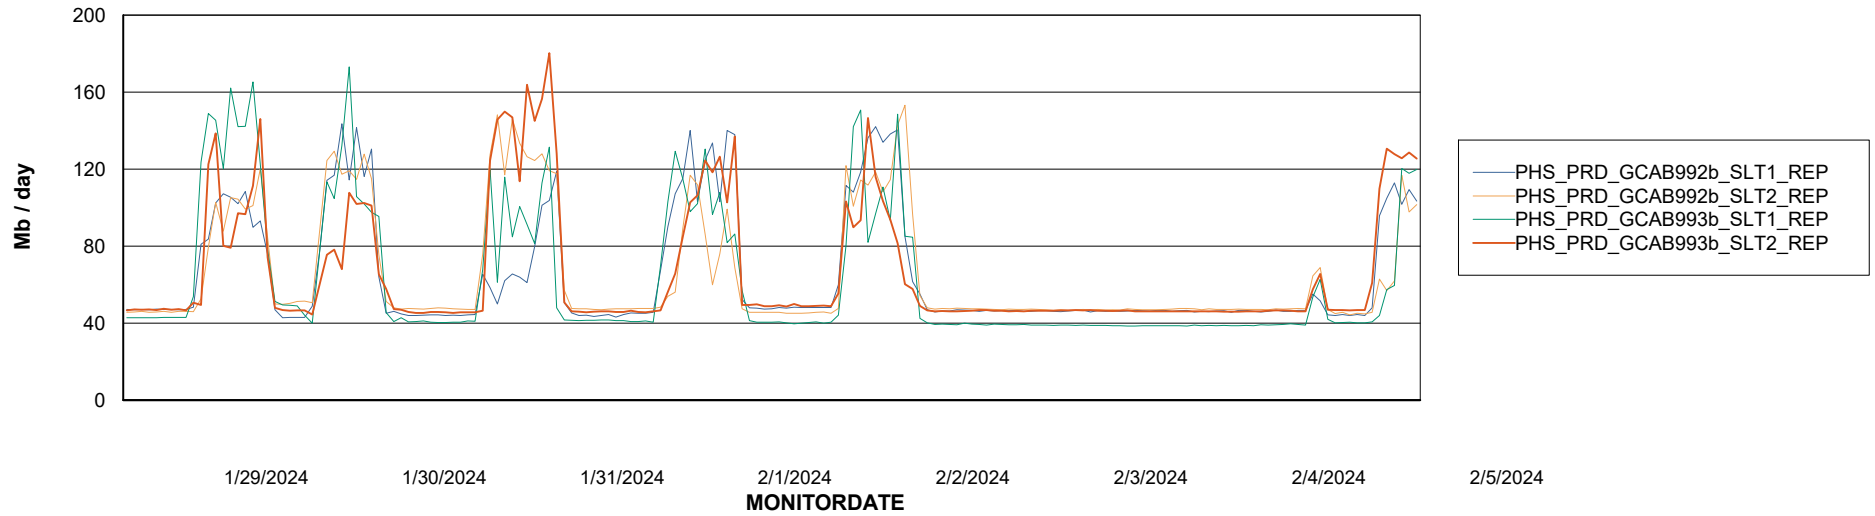

Avg memory used per ABS Server Service

Avg users per day per ABS server

Weekly SLA Customer Report

Customer PHS_Production
Database ID 47

ABSSolute Application ReportServer Services

Avg memory used per ReportServer Service