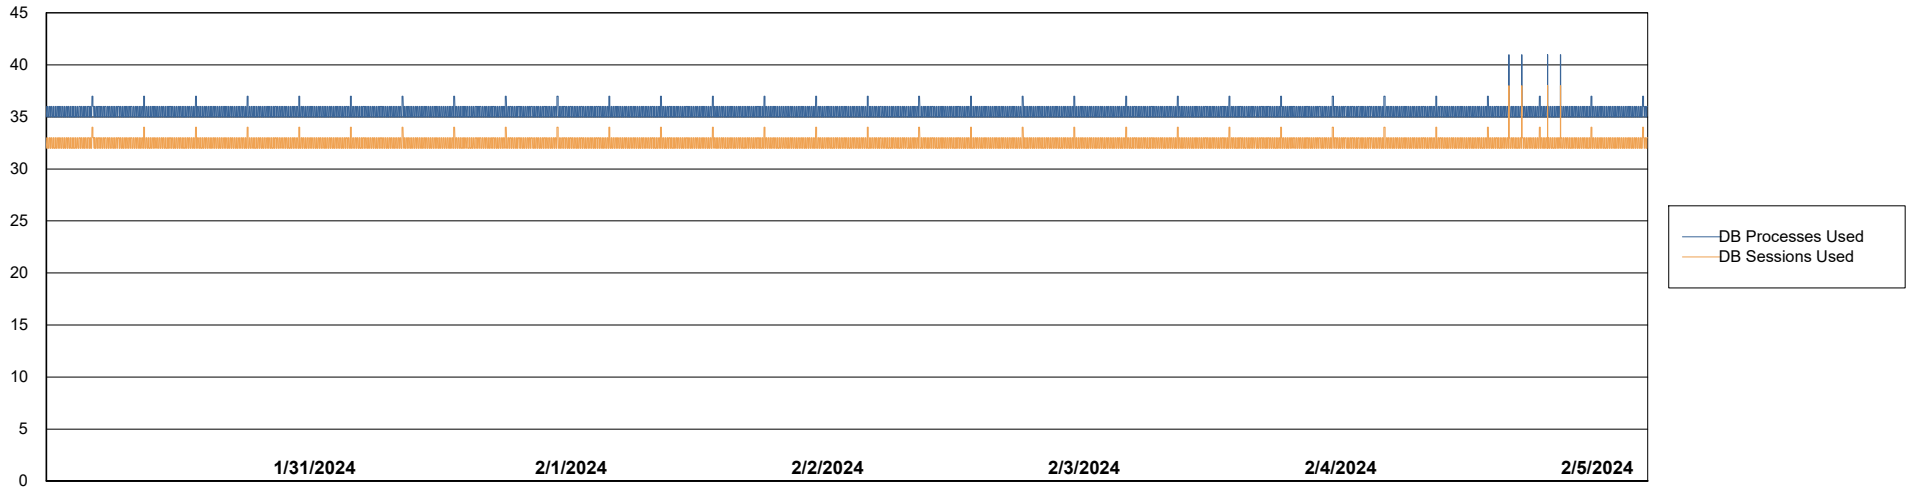

Database Performance PHS_PRD_GCAB993B_HSBABS1

DB Processes Max 1,000