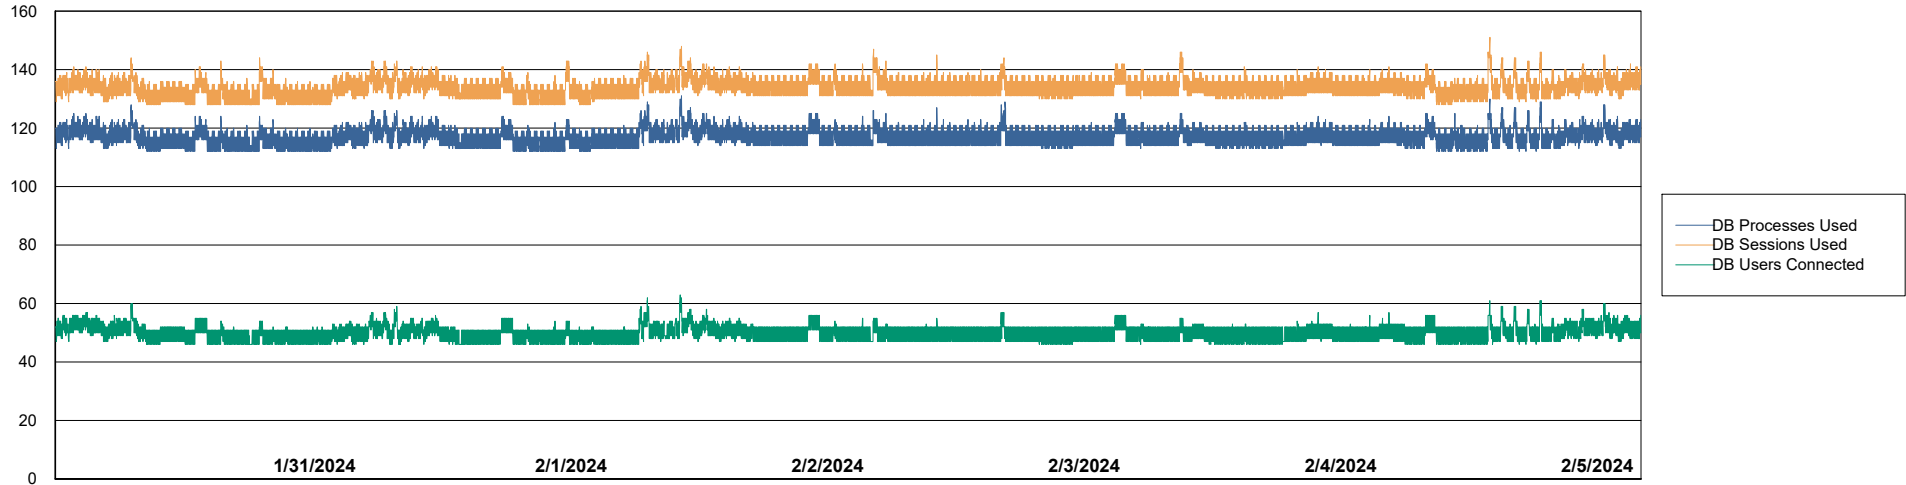

Database Performance PHS_PRD_GCAB992B_ABS1