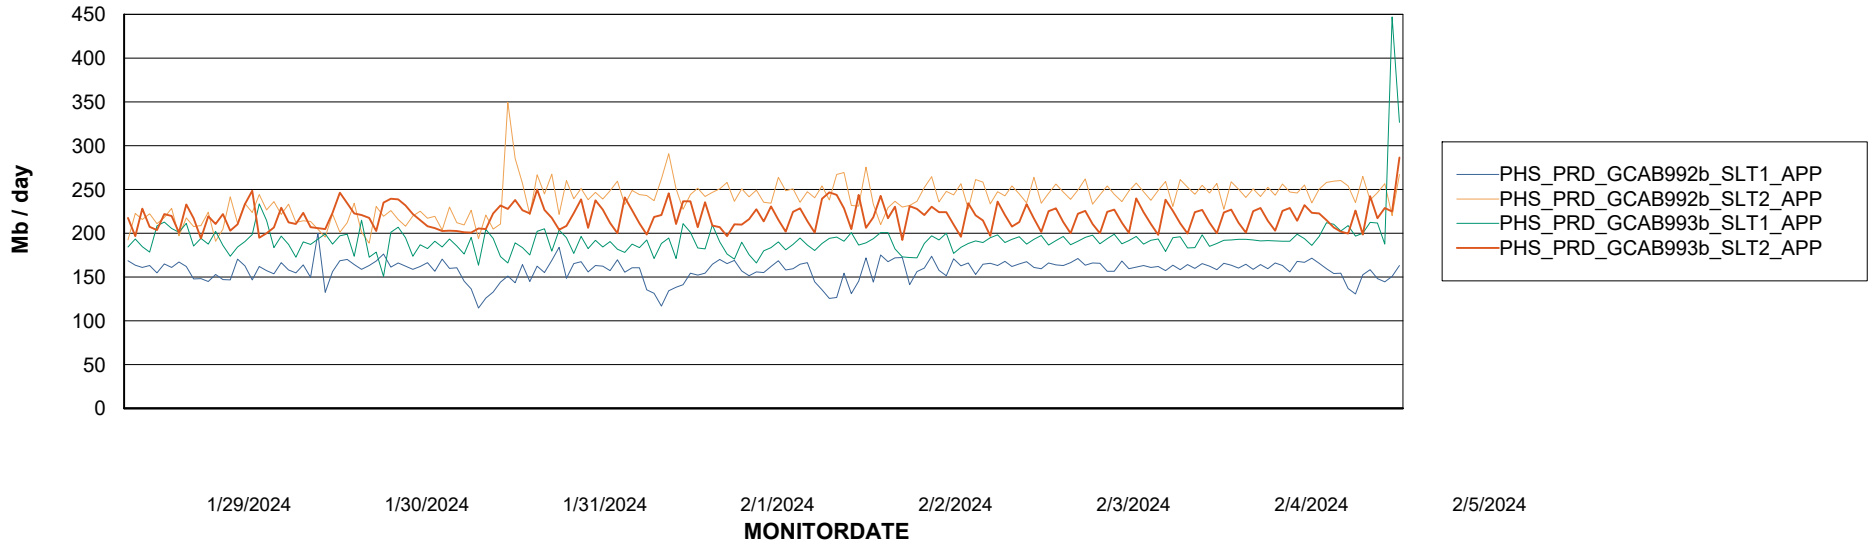

ABSSolute Application Server Services

Avg memory used per ABS Server Service