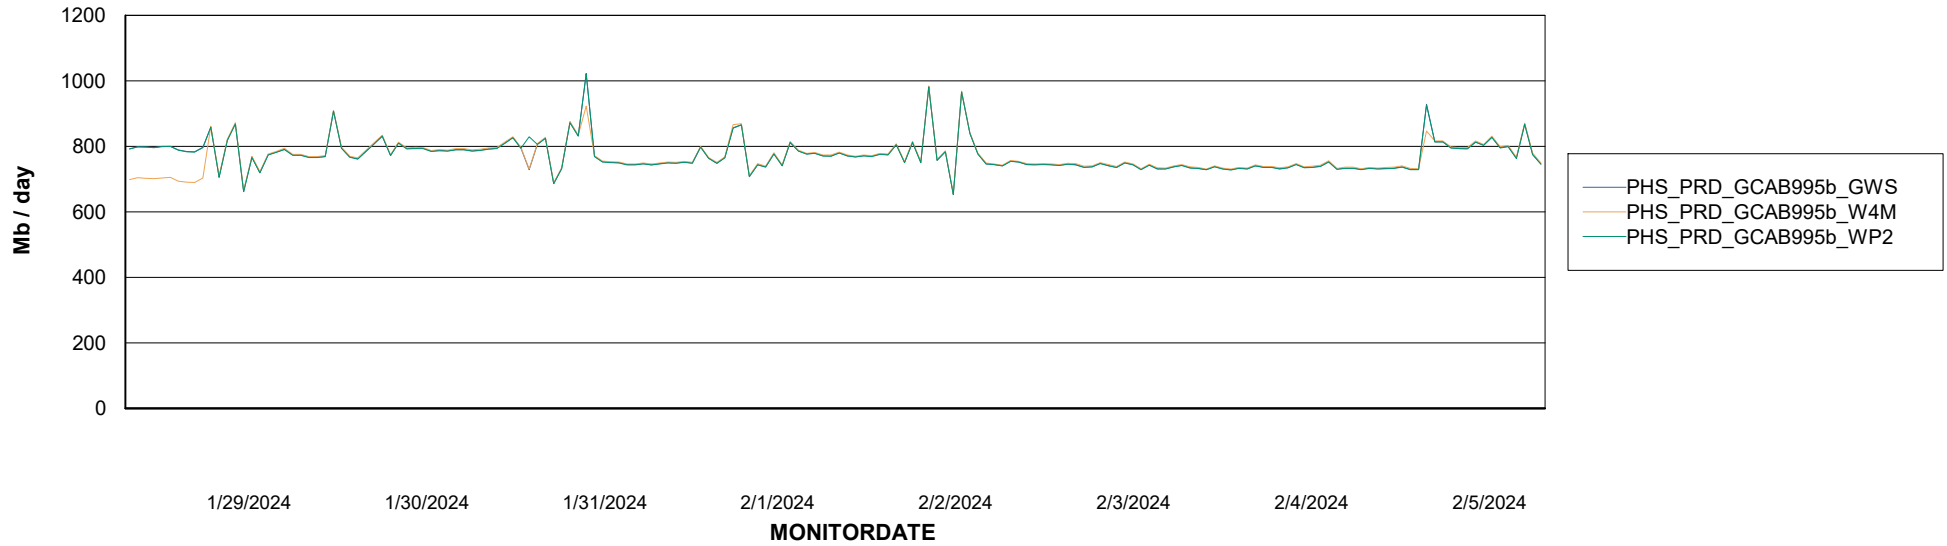

ABSSolute Web Component Services

Avg memory used per ABS Web component