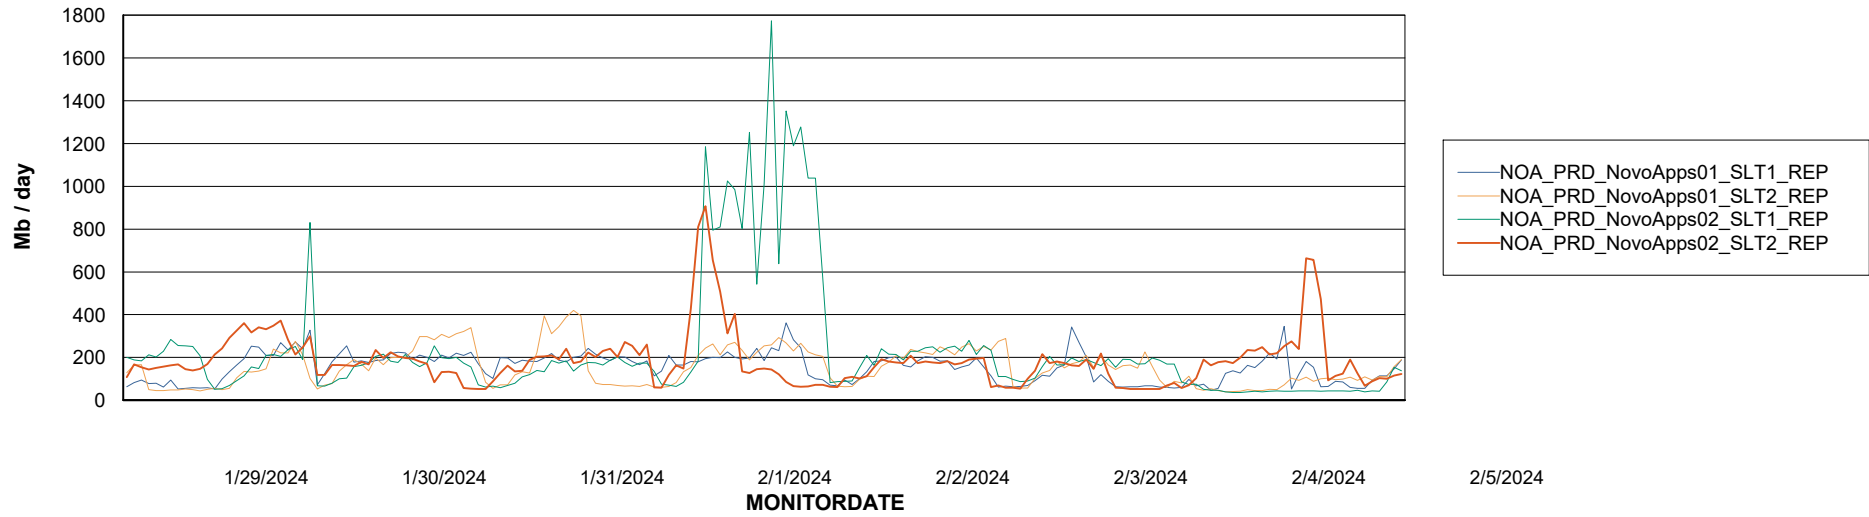

ABSSolute Application ReportServer Services

Avg memory used per ReportServer Service