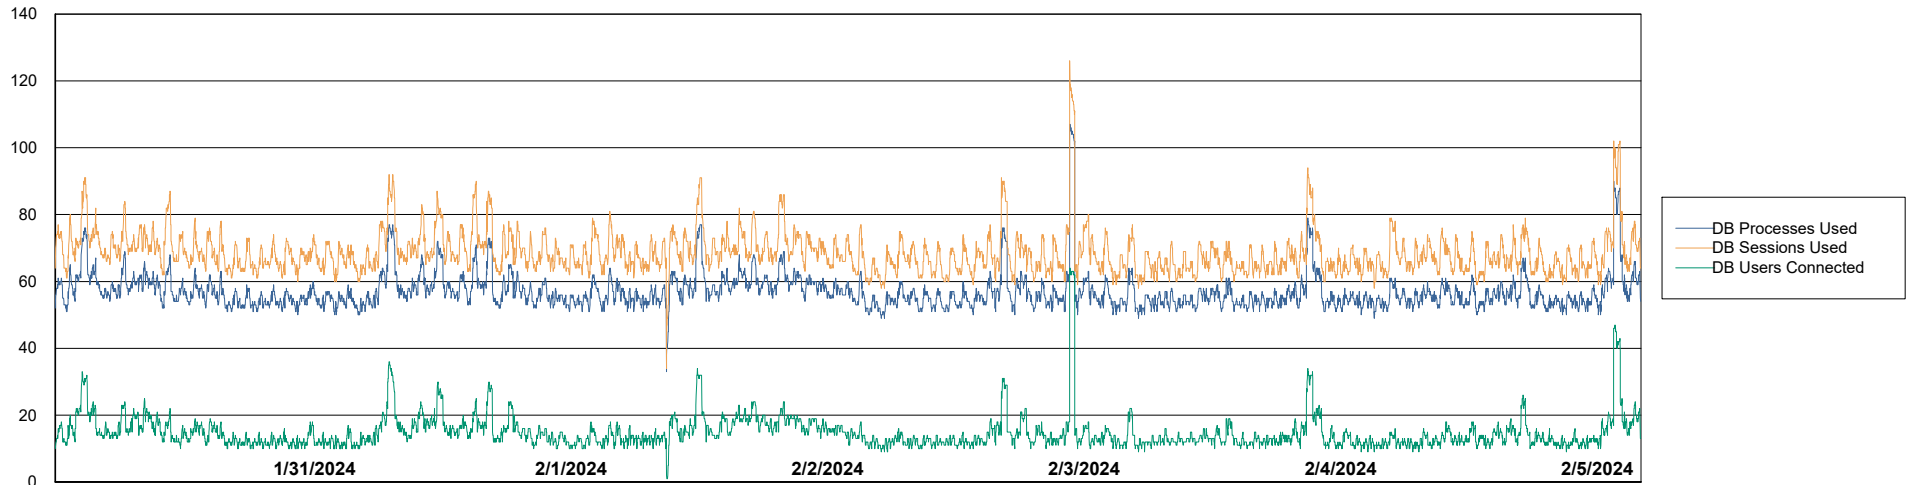

DB Processes Max 300

Weekly SLA Customer Report

Customer NOA_Production (24/7)
Database ID 116

Database Performance NOA_PRD_NOVOBI_ABS1

Weekly SLA Customer Report

Customer NOA_Production (24/7)
Database ID 116