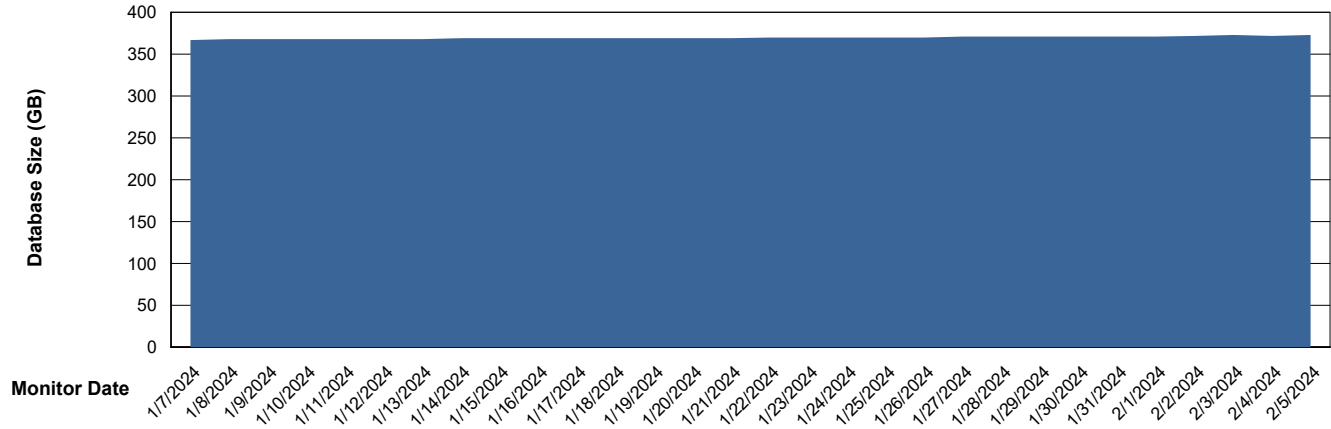

DB Processes Max 300

Weekly SLA Customer Report

Customer NOA_Production (24/7)
Database ID 116

Database Performance NOA_PRD_NOVOBI_ABS1

Weekly SLA Customer Report

Customer NOA_Production (24/7)
Database ID 116

DATABASE SIZE NOA_PRD_NovoABS01_ABS1

Database growth over last month

DATABASE SIZE NOA_PRD_NOVOBI_ABS1

Database growth over last month

Weekly SLA Customer Report

Customer NOA_Production (24/7)
Database ID 116