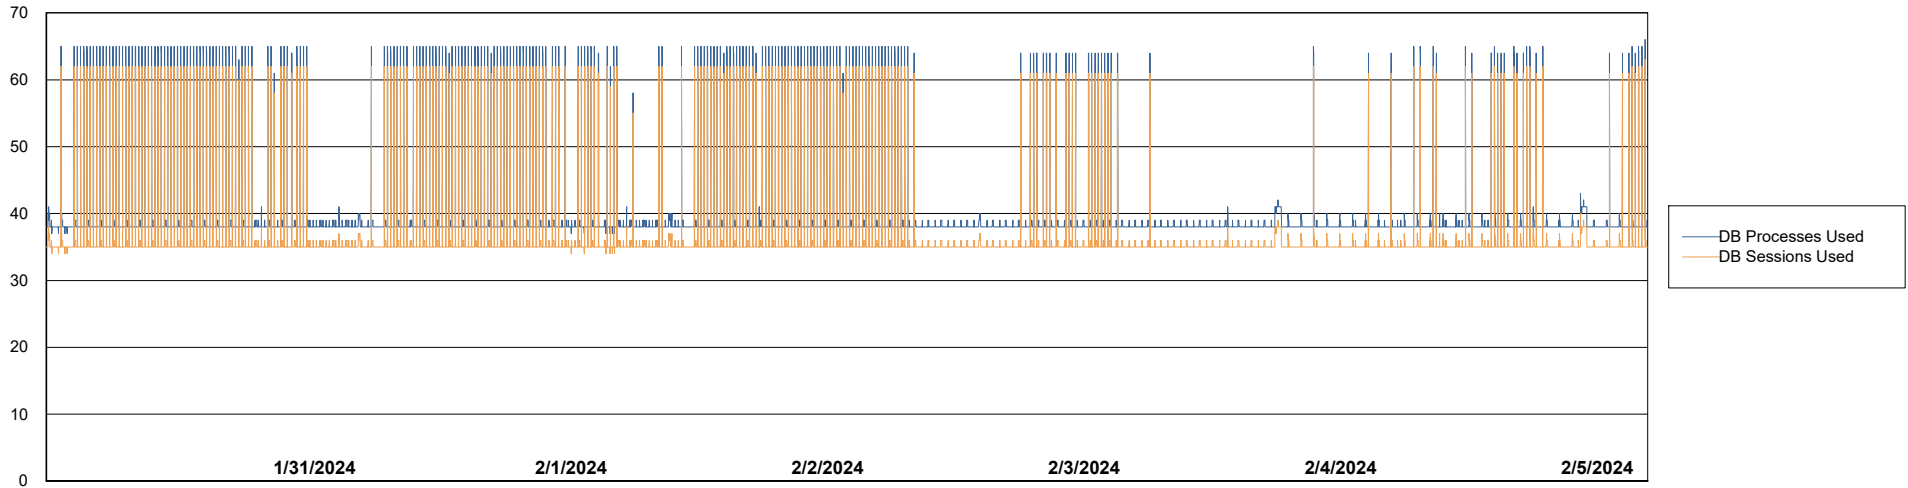

Database Performance NOA_PRD_NovoABS03_HSBABS1

DB Processes Max 300