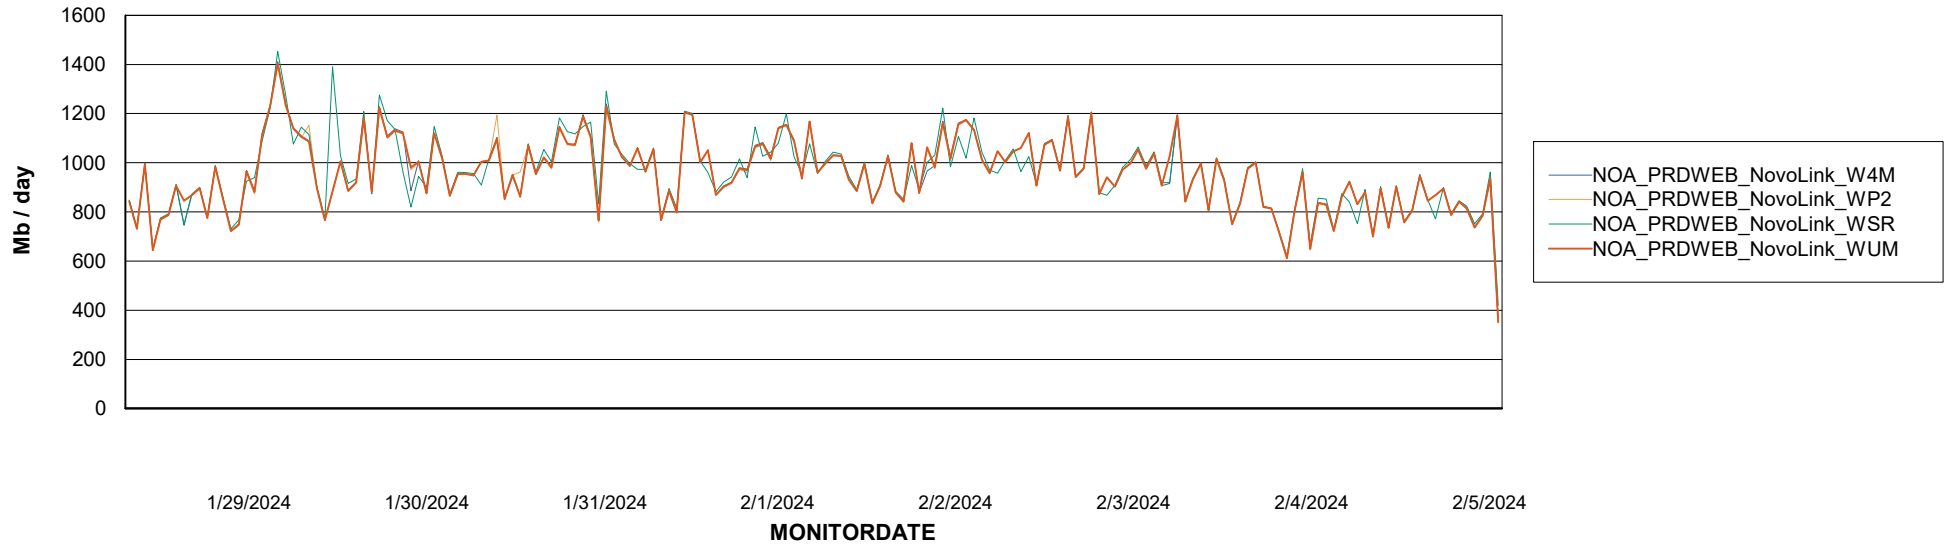

ABSSolute Web Component Services

Avg memory used per ABS Web component