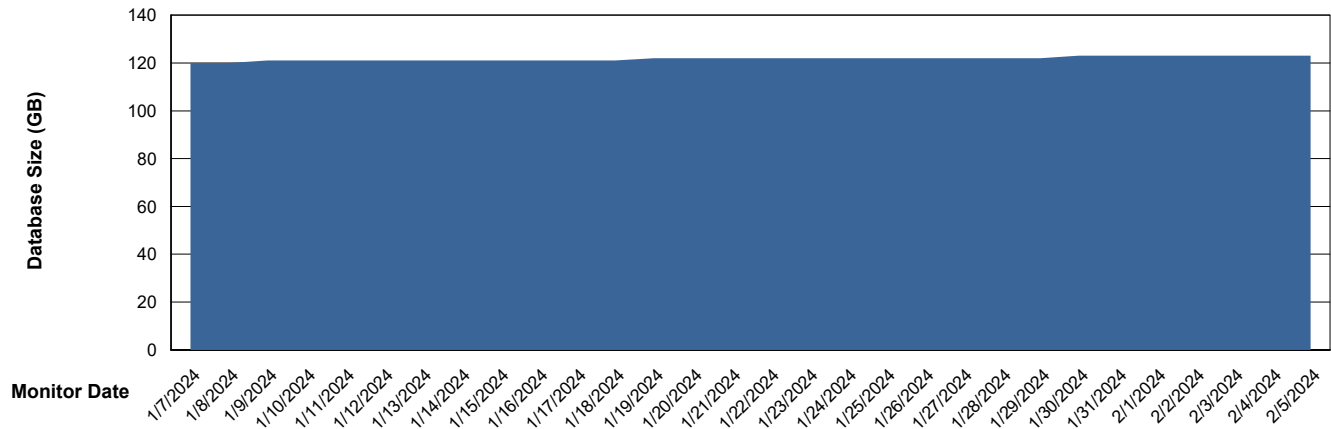

DATABASE SIZE NOA_PRD_NOVOBI_ABS1

Database growth over last month