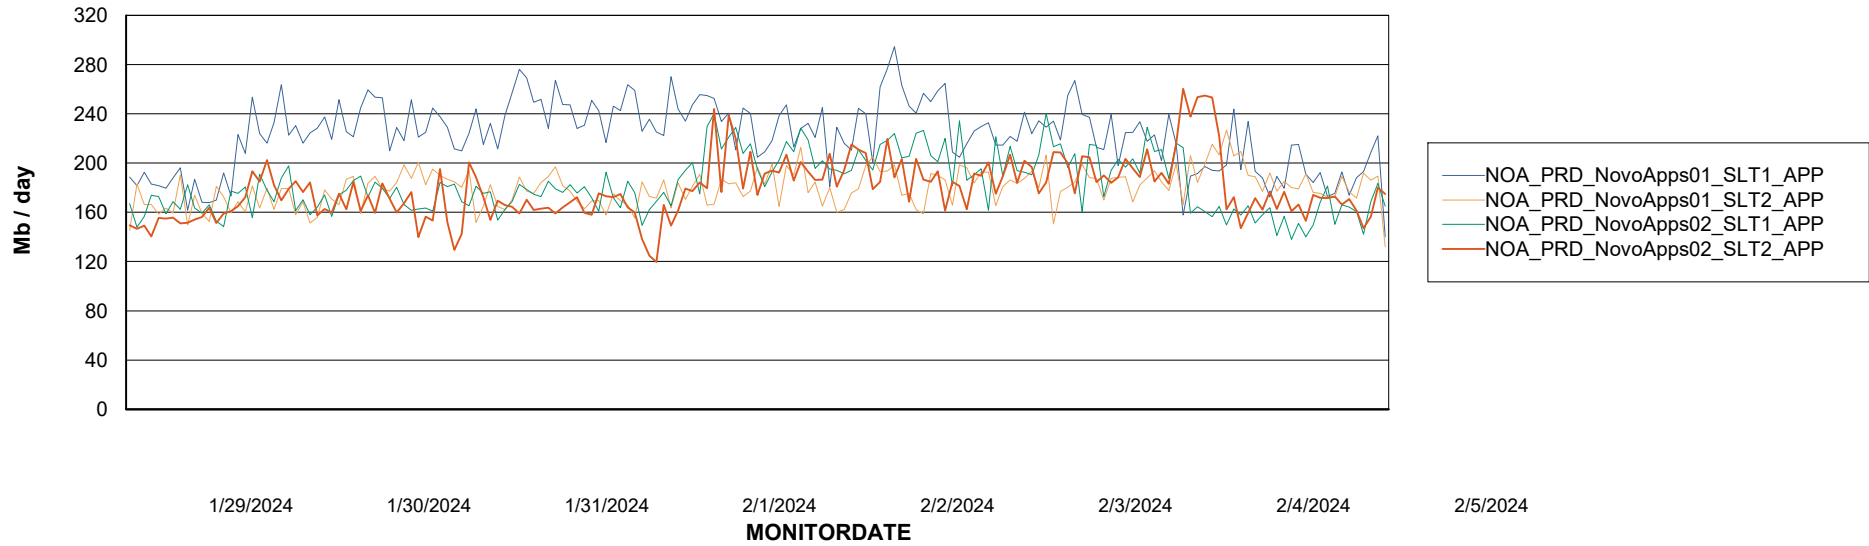

ABSSolute Application Server Services

Avg memory used per ABS Server Service