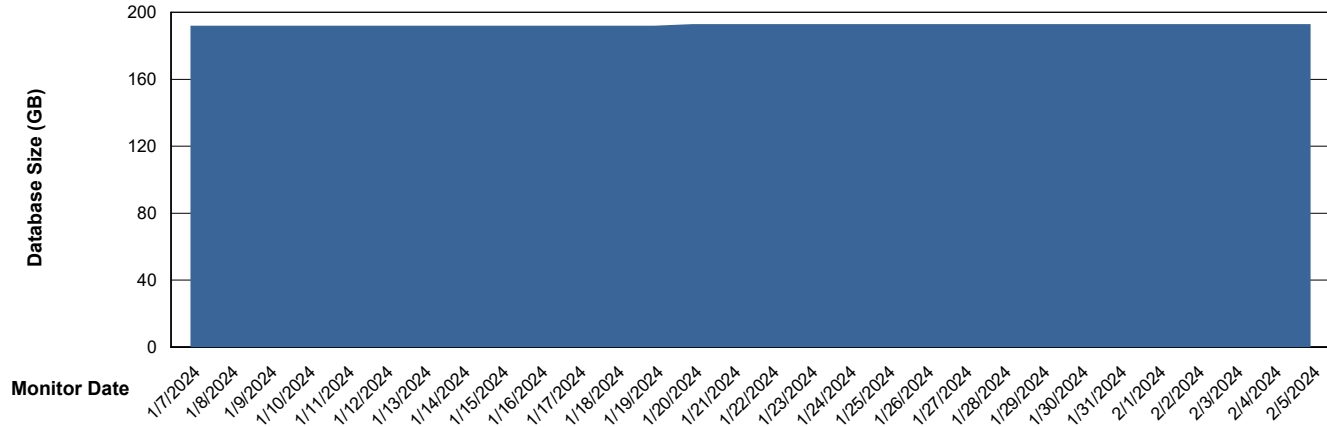

DATABASE SIZE NIX_PRD_ABSBI_ABS1

Database growth over last month