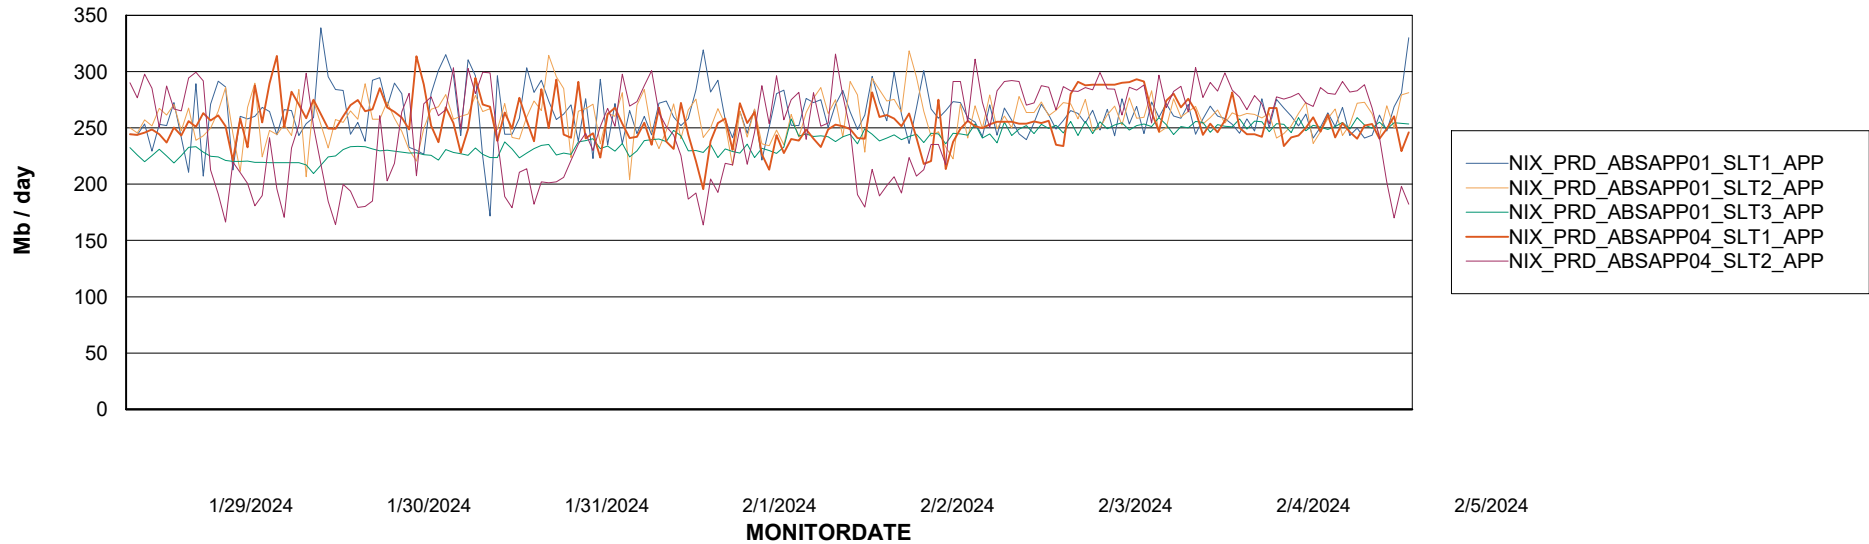

ABSSolute Application Server Services

Avg memory used per ABS Server Service