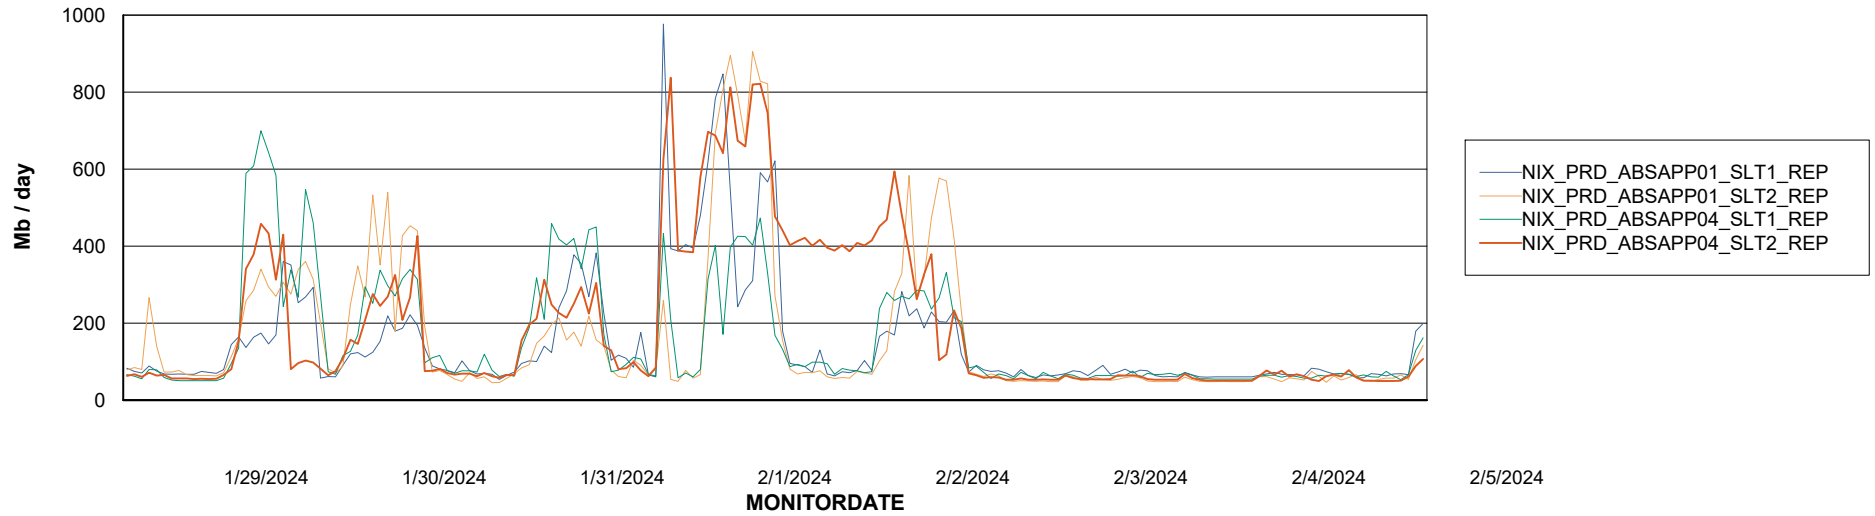

Avg memory used per ABS Server Service

Avg users per day per ABS server

Weekly SLA Customer Report

Customer NIX_Production
Database ID 51

ABSSolute Application ReportServer Services

Avg memory used per ReportServer Service