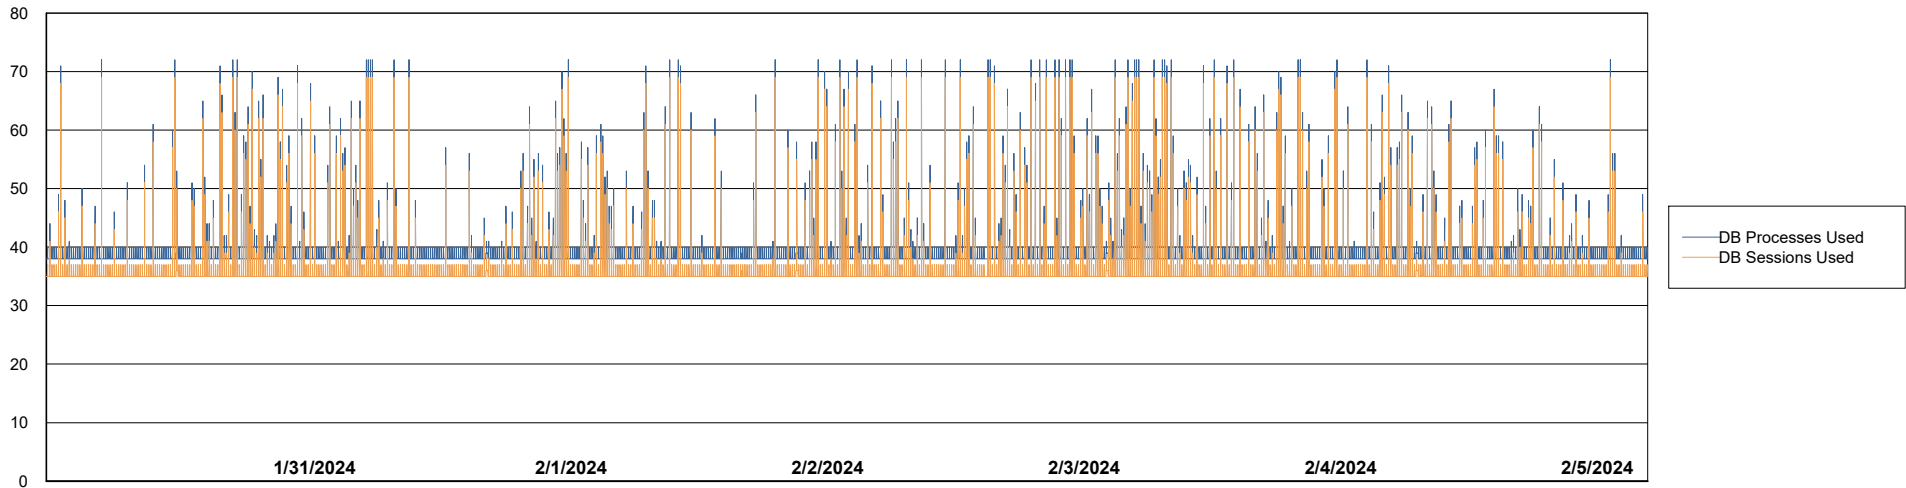

Database Performance NIX_PRD_ABSD02_HSBABS1

DB Processes Max 300