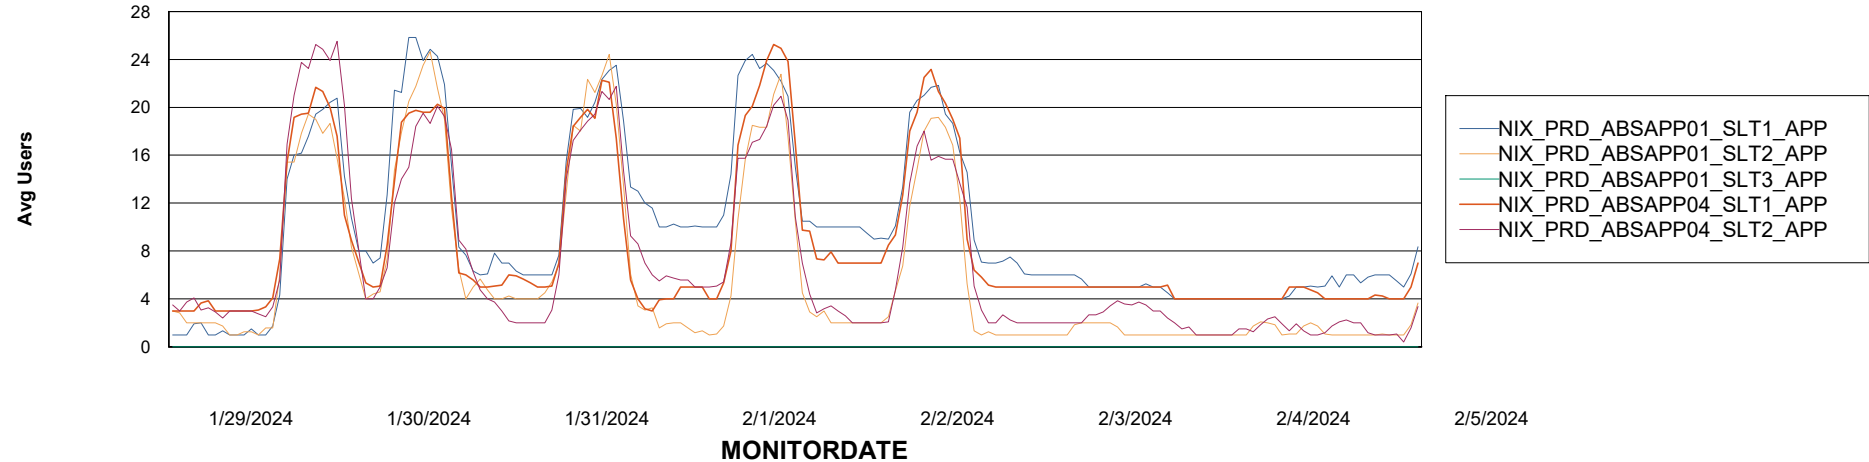

Avg users per day per ABS server