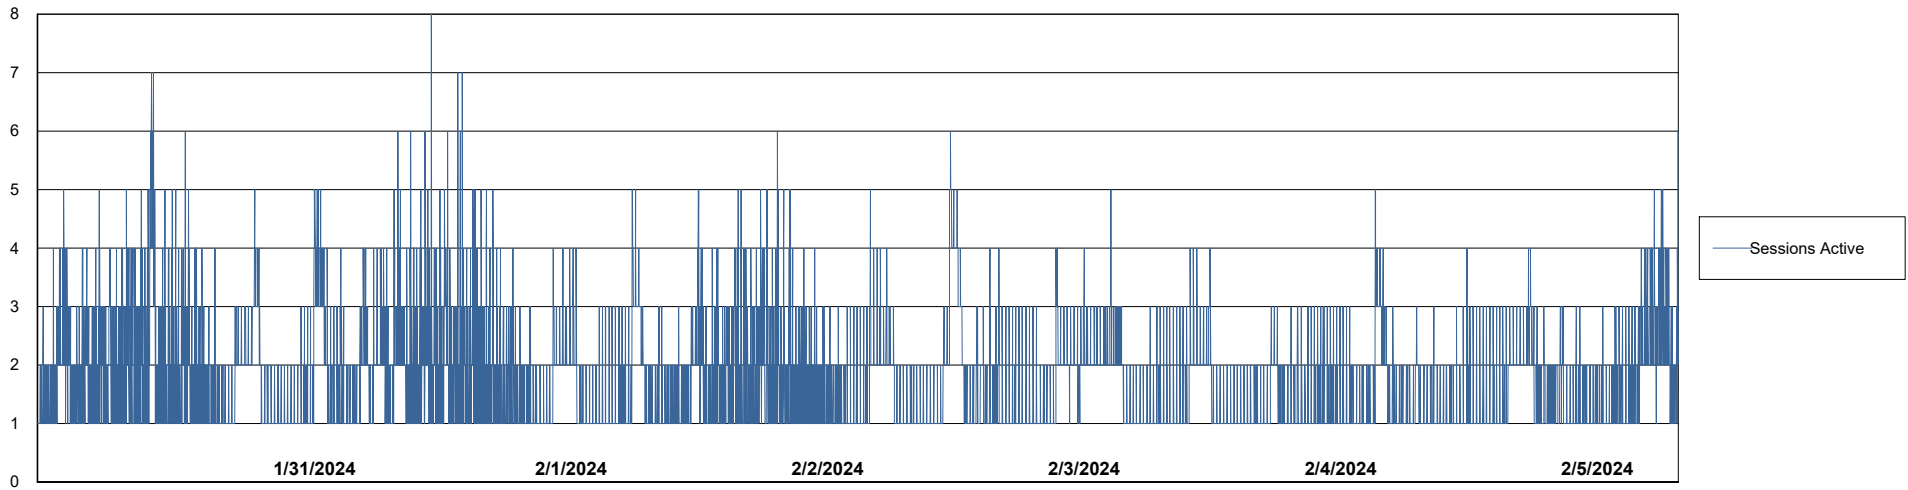

Weekly SLA Customer Report

Customer NIX_Production
Database ID 51

Database Performance NIX_PRD_ABSBI_ABS1

Weekly SLA Customer Report

Customer NIX_Production
Database ID 51

Database Performance NIX_PRD_ABSD01_ABS1