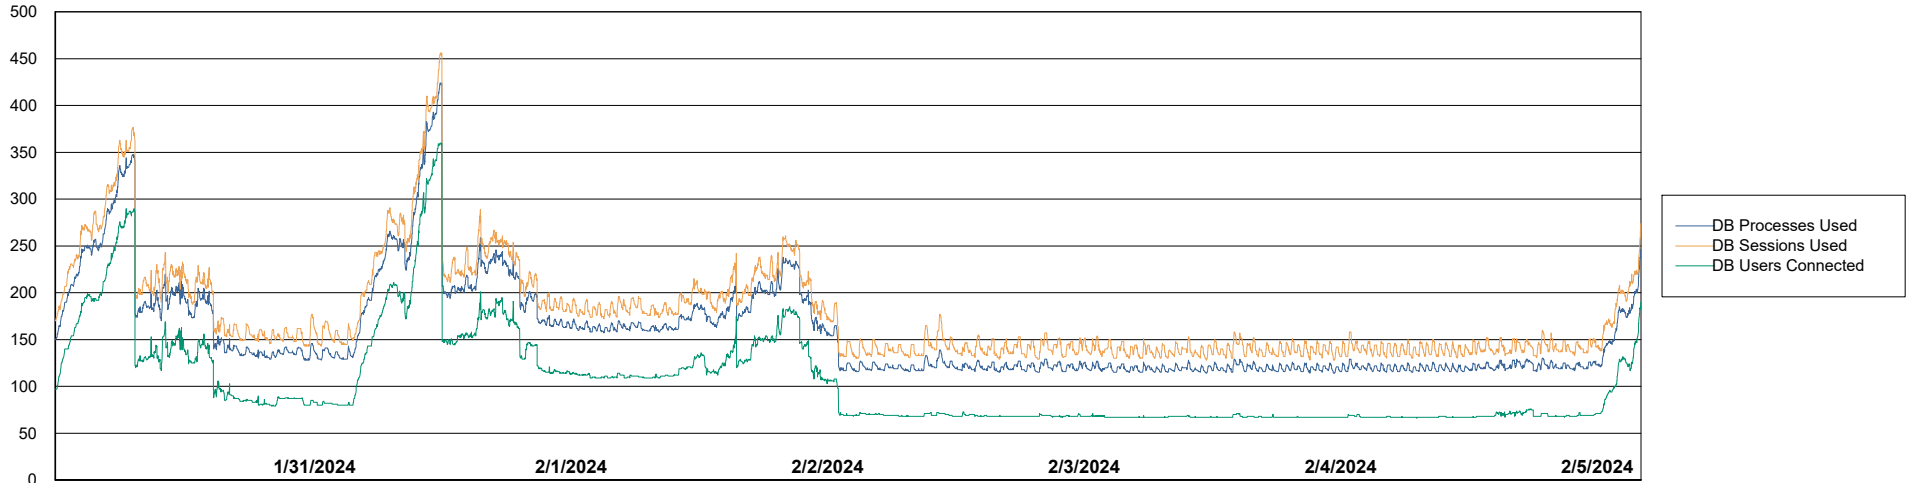

Weekly SLA Customer Report

Customer NIX_Production
Database ID 51

Database Performance NIX_PRD_ABSBI_ABS1

Weekly SLA Customer Report

Customer NIX_Production
Database ID 51

Database Performance NIX_PRD_ABSD01_ABS1