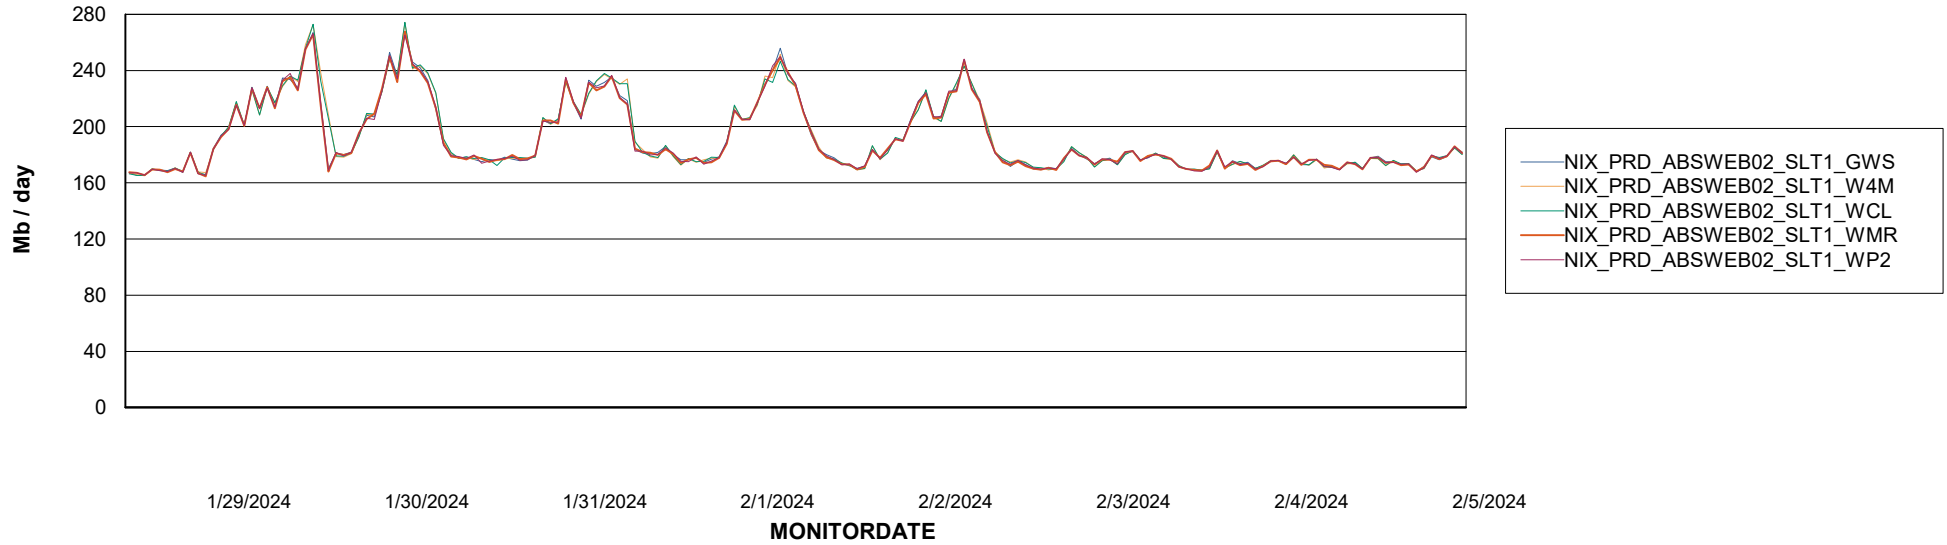

ABSSolute Web Component Services

Avg memory used per ABS Web component