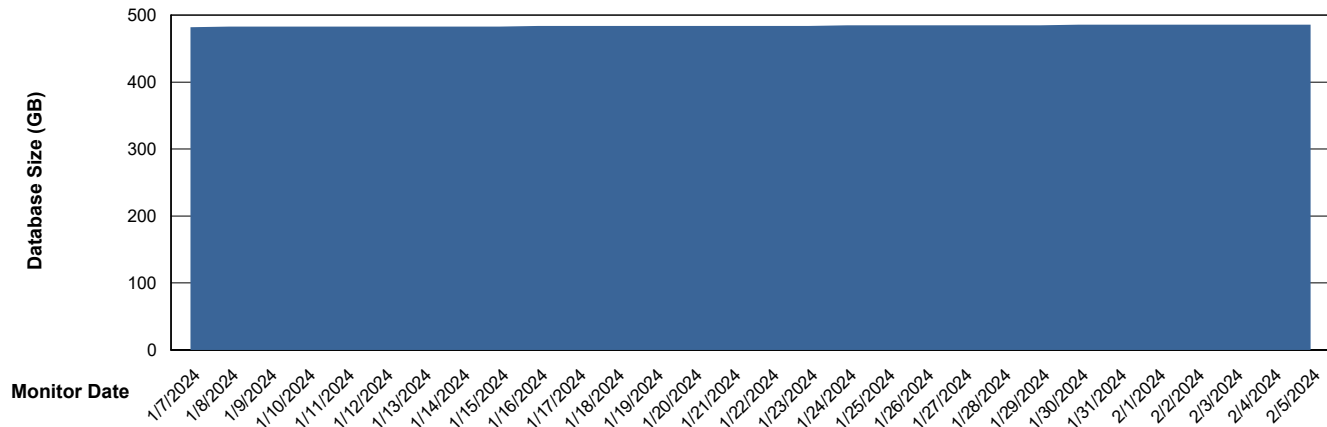

DATABASE SIZE NIX_PRD_ABSDB01_ABS1

Database growth over last month