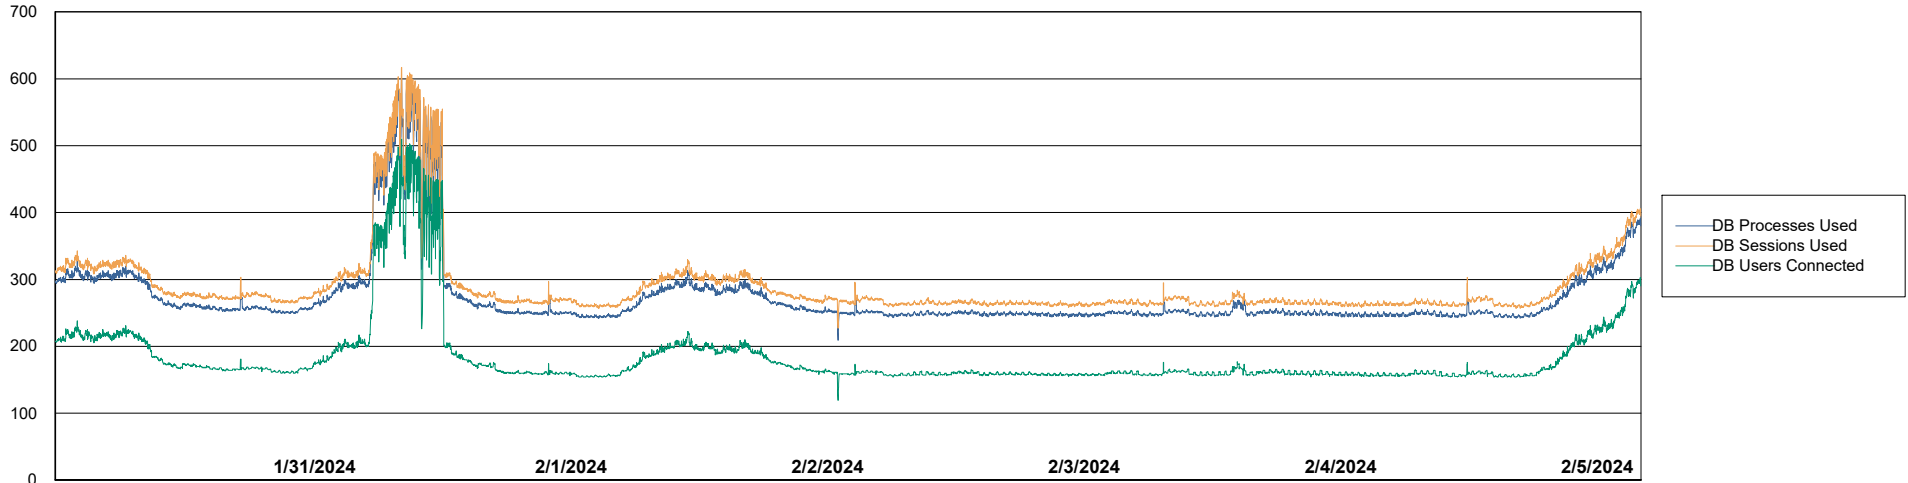

Weekly SLA Customer Report

Customer LTS(CleanLease)_Production
Database ID 126

Database Performance LTS_PRD_CLSABSBI01_ABS1

Weekly SLA Customer Report

Customer LTS(CleanLease)_Production
Database ID 126

Database Performance LTS_PRD_CLSABSDB01_ABS1