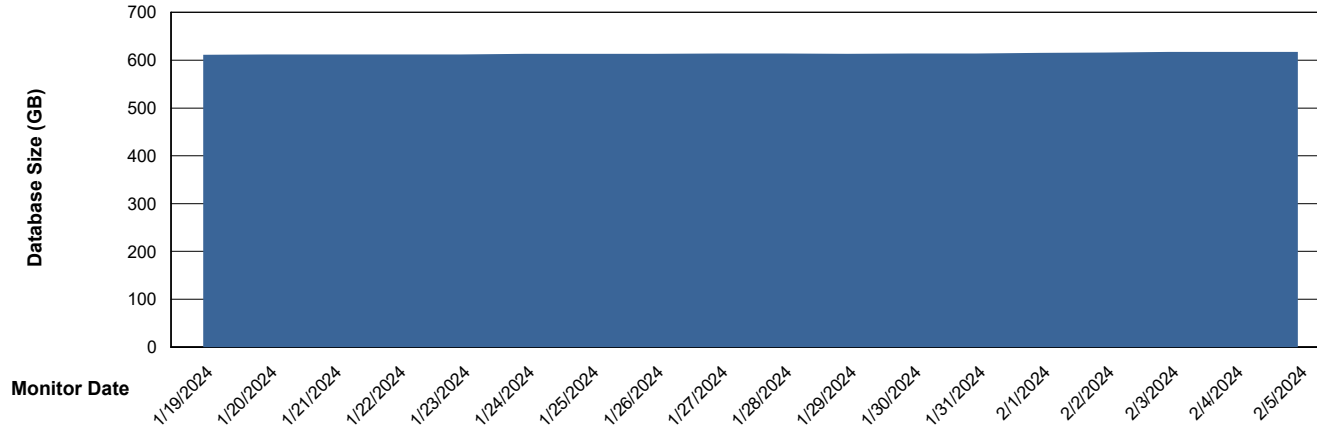

DATABASE SIZE LTS_PRD_CLSABSBI01_ABS1

Database growth over last month