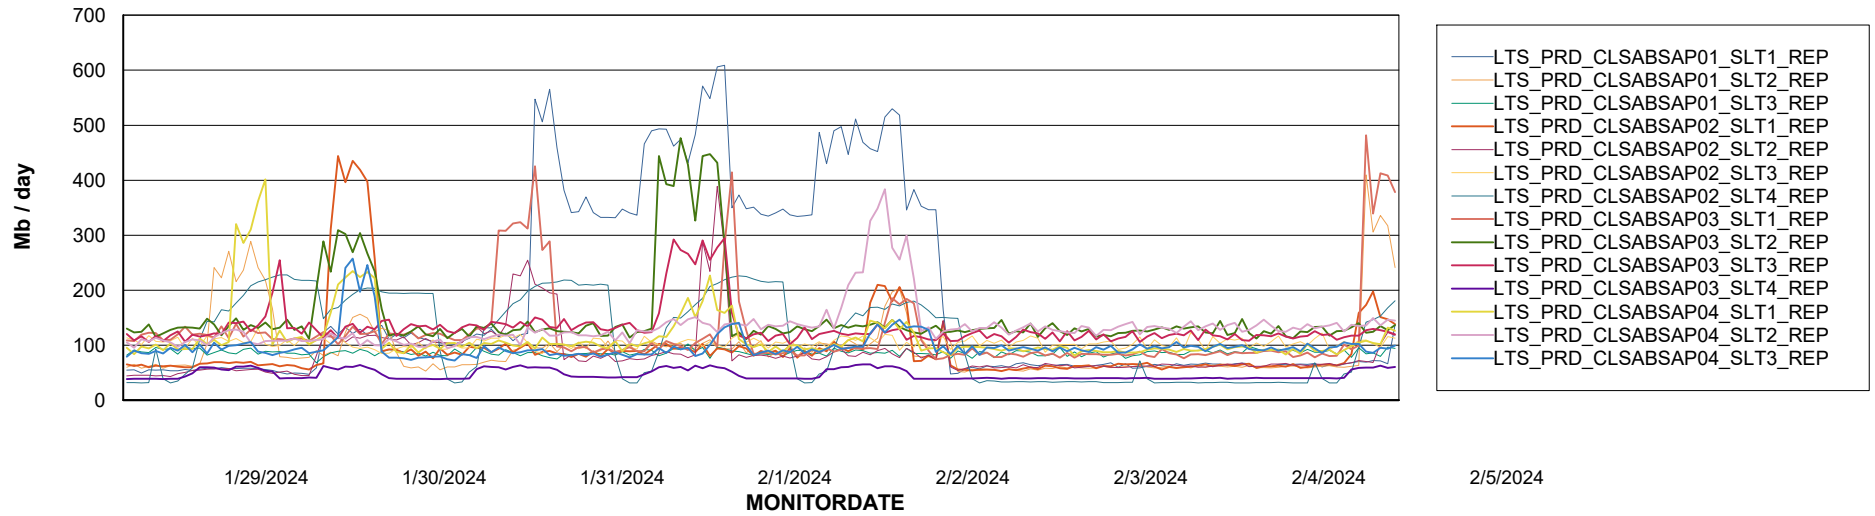

ABSSolute Application ReportServer Services

Avg memory used per ReportServer Service