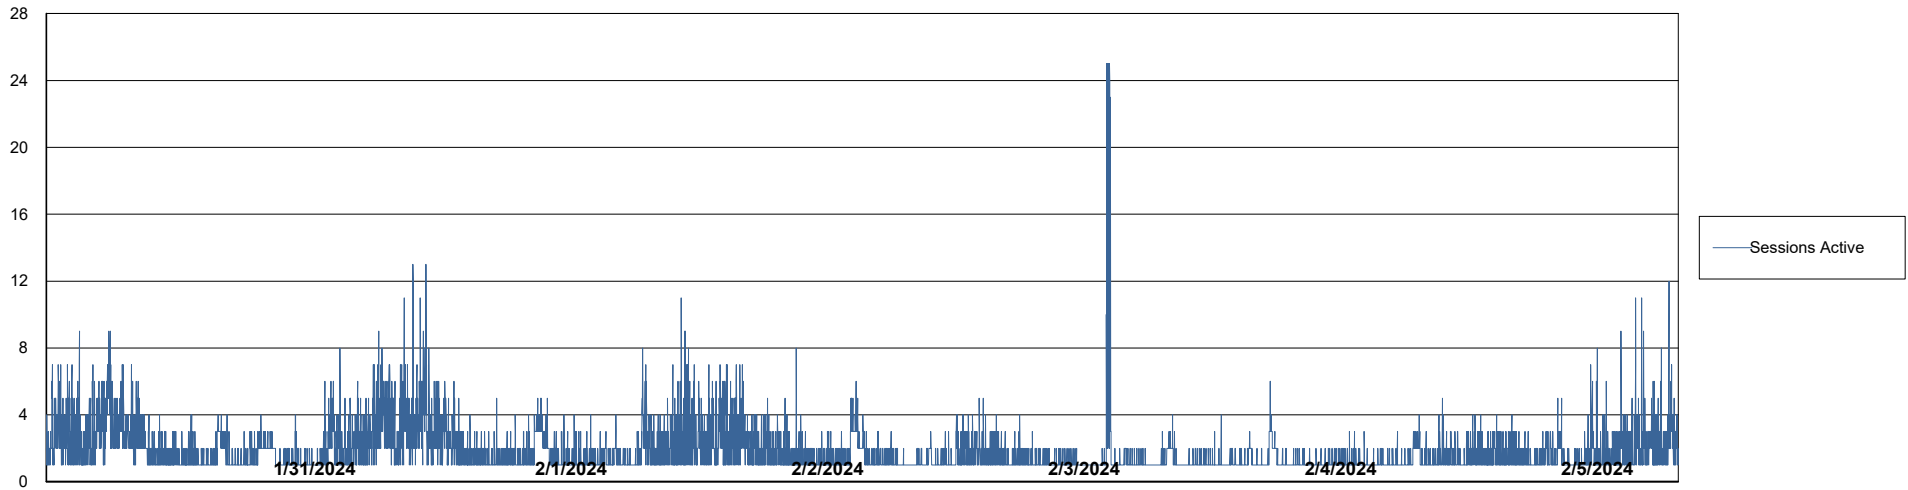

Database Performance LLGDB_Production