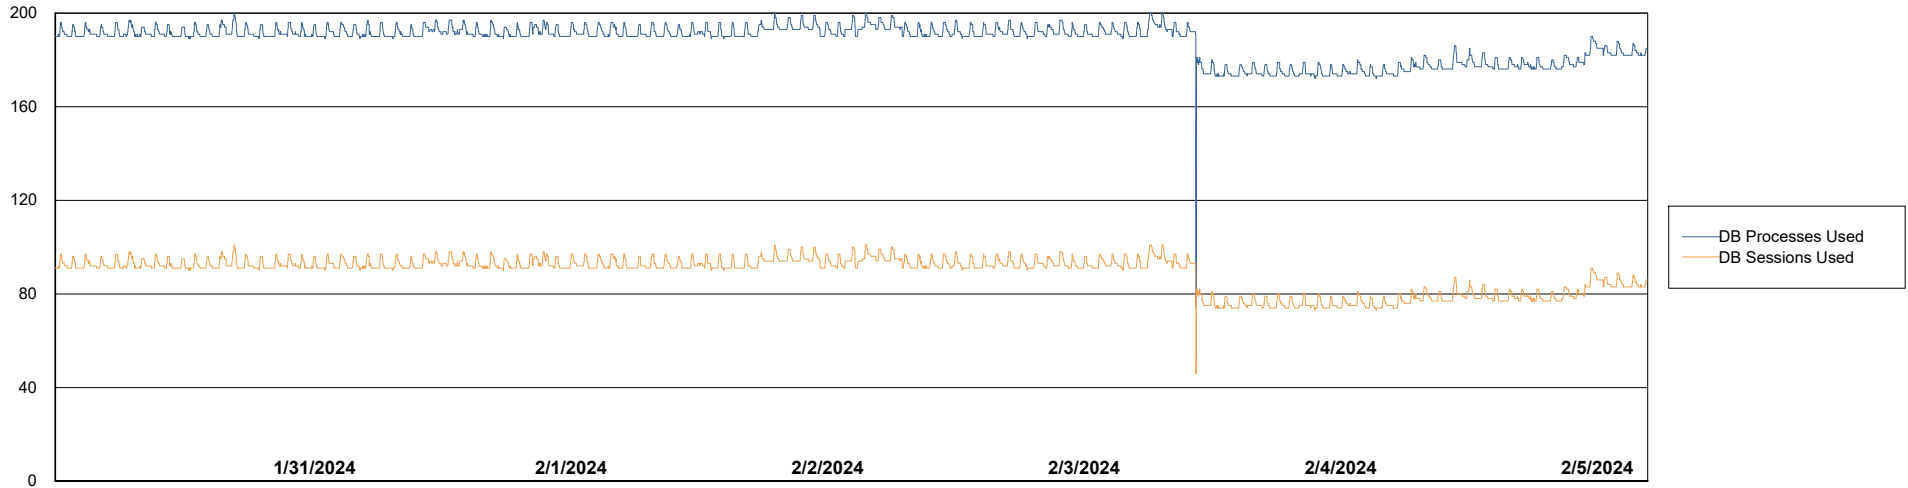

Database Performance LLGDB_Standby_TS2

DB Processes Max 300
DB Processes Max 4
DB Processes Max 0