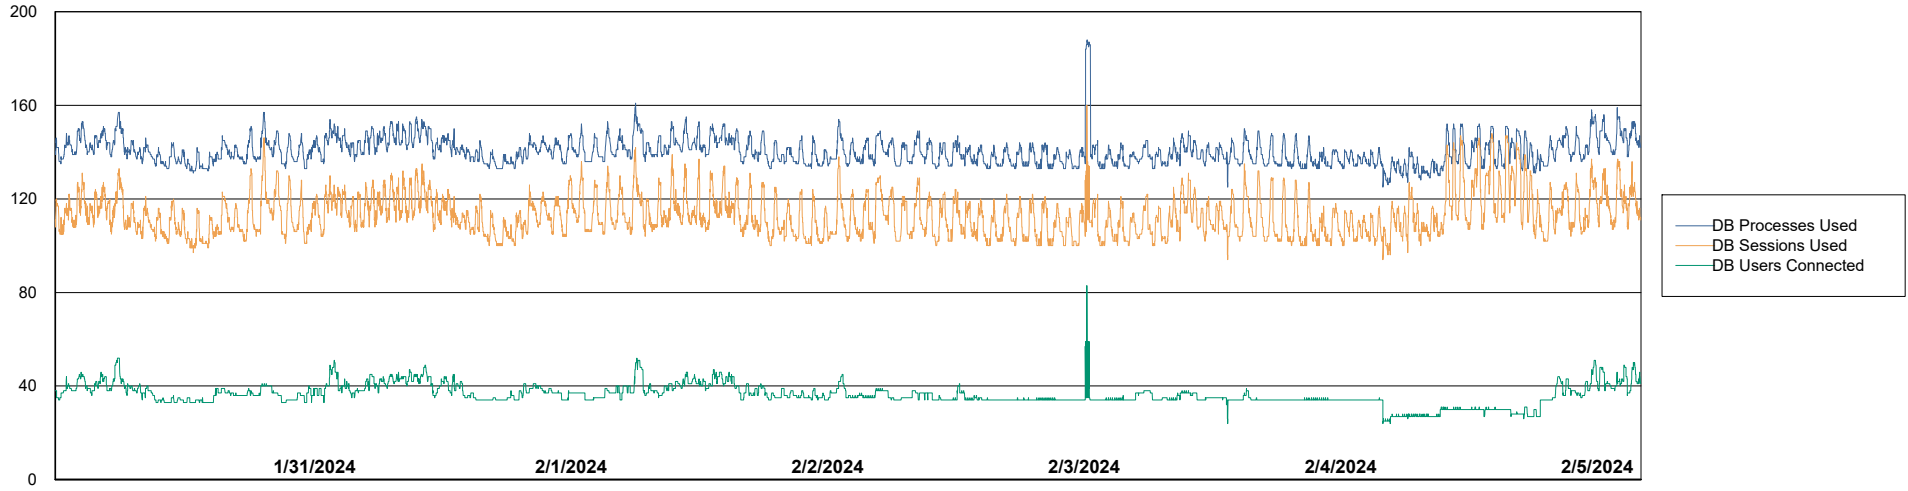

Database Performance LLGDB_Production