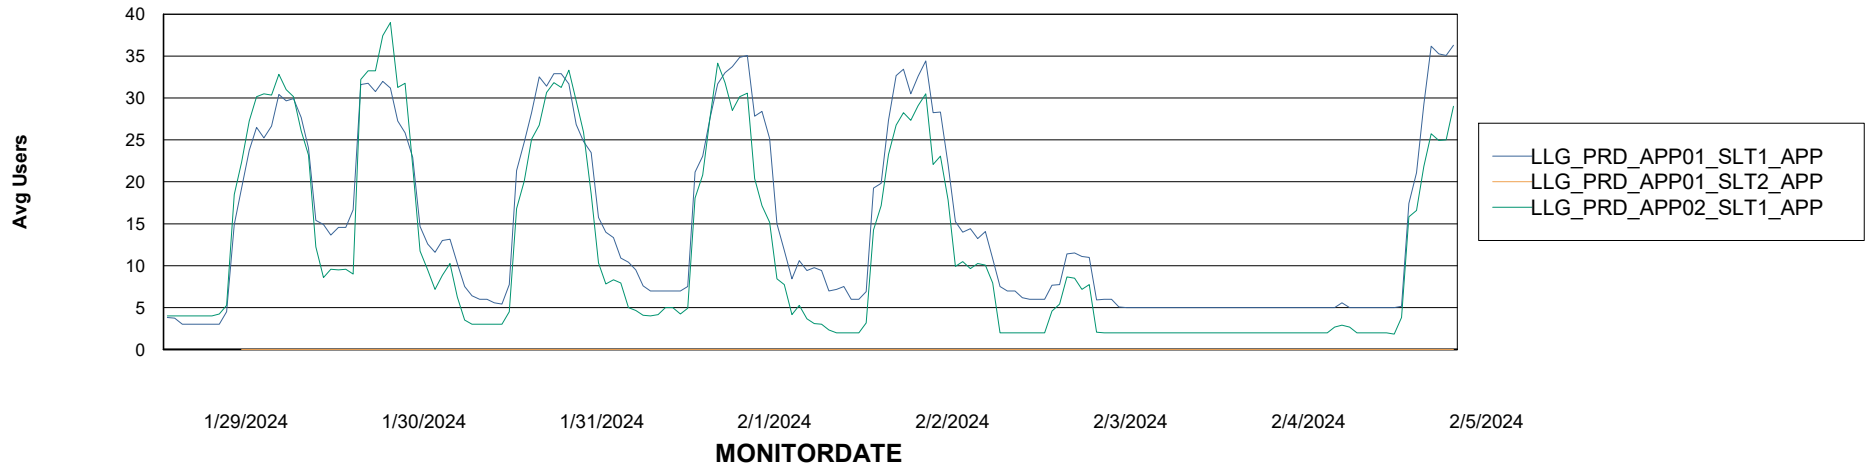

Avg memory used per ABS Server Service

Weekly SLA Customer Report

Customer LLG_Production
Database ID 53

ABSSolute Application Server Services

Avg memory used per ReportServer Service

Avg users per day per ABS server