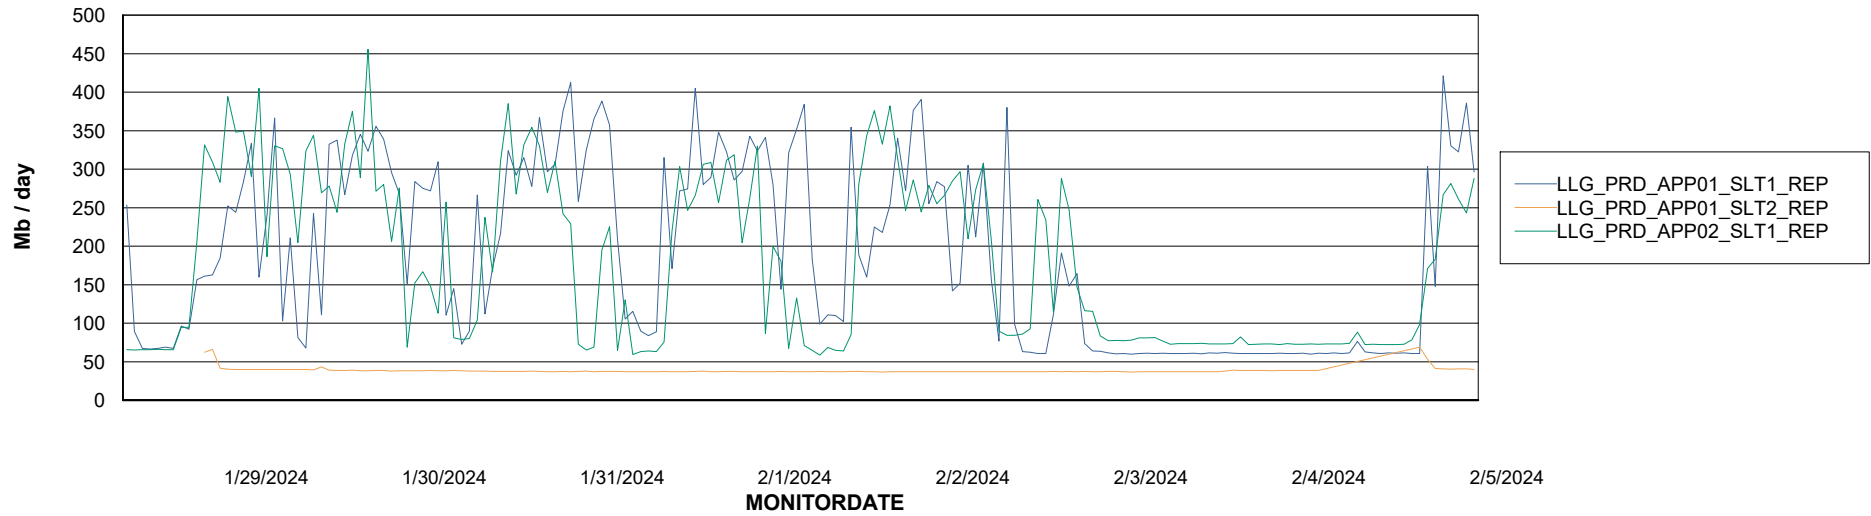

Avg memory used per ABS Server Service

Weekly SLA Customer Report

Customer LLG_Production
Database ID 53

ABSSolute Application Server Services

Avg memory used per ReportServer Service

Avg users per day per ABS server