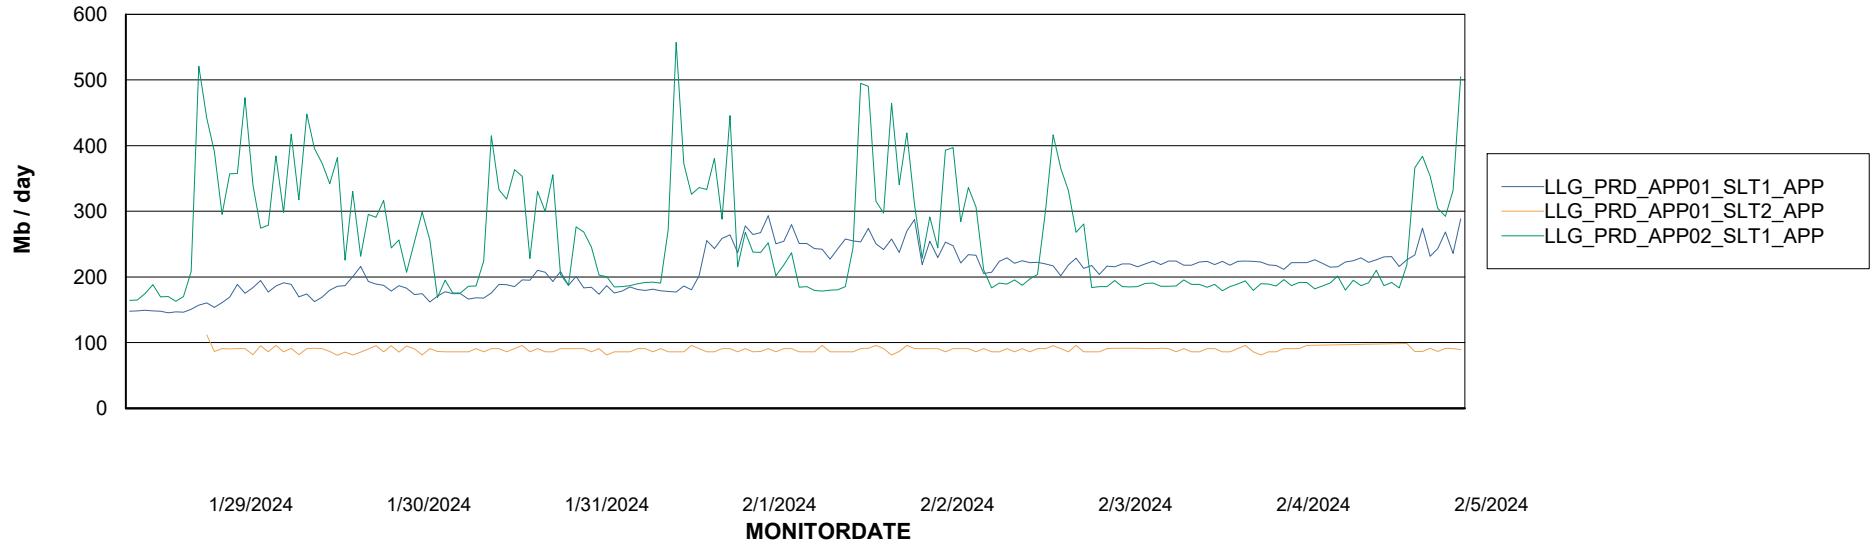

ABSSolute Application Server Services

Avg memory used per ABS Server Service