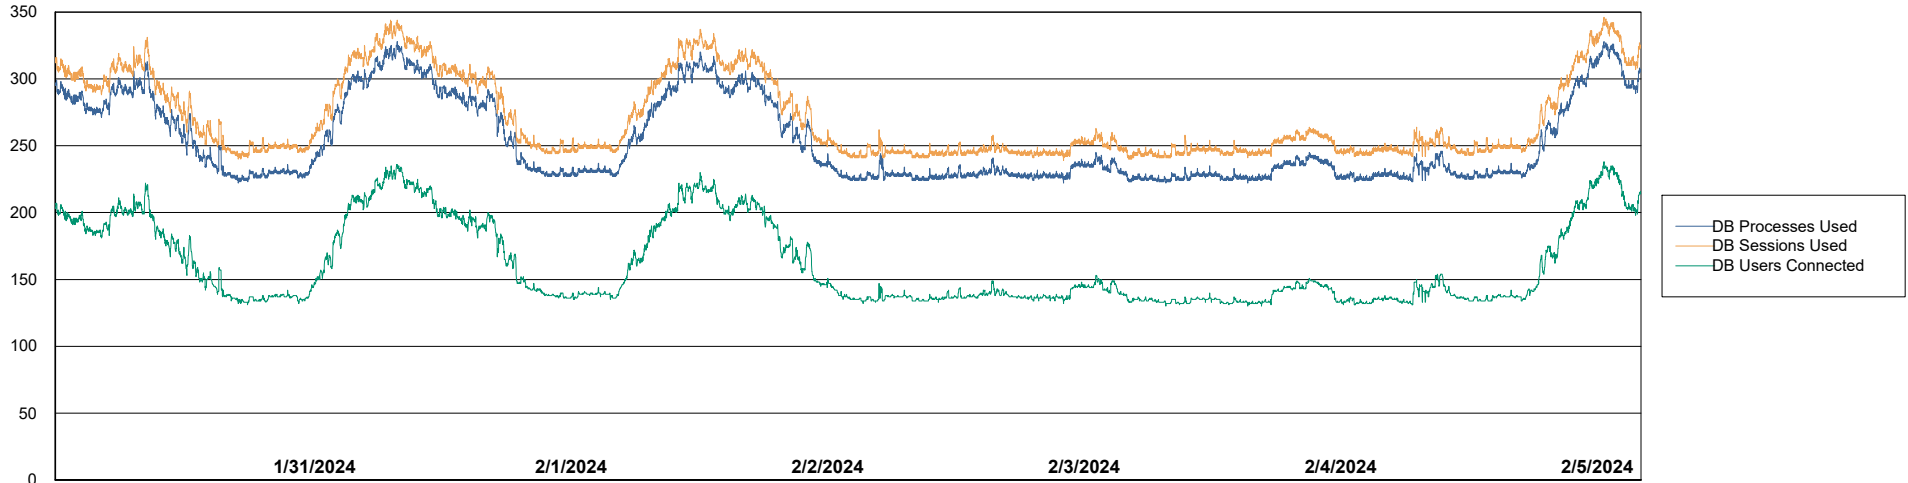

Weekly SLA Customer Report

Customer KLH_Production (24/7)
Database ID 139

Database Performance KLH_PRD_SRSBIDB01_ABS1

Weekly SLA Customer Report

Customer KLH_Production (24/7)
Database ID 139

Database Performance KLH_PRD_SRSDDB01_ABS1