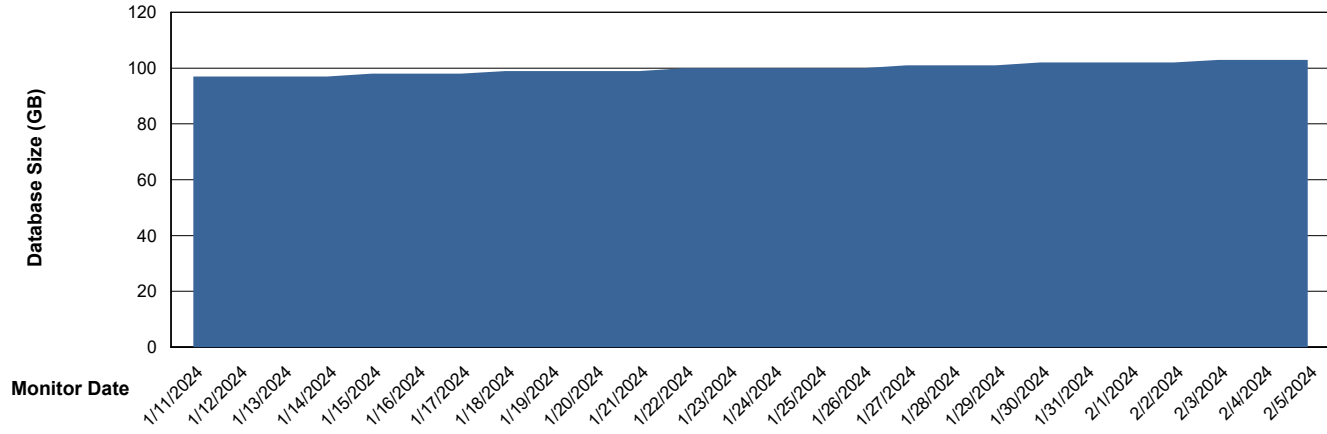

Weekly SLA Customer Report

Customer KLH_Production (24/7)
Database ID 139

Database Performance KLH_PRD_SRSD02_HSBABS1

DB Processes Max 0
DB Processes Max 4
DB Processes Max 1,000

Weekly SLA Customer Report

Customer KLH_Production (24/7)
Database ID 139

DATABASE SIZE KLH_PRD_SRSBIDB01_ABS1

Database growth over last month

DATABASE SIZE KLH_PRD_SRSDB01_ABS1

Database growth over last month

Weekly SLA Customer Report