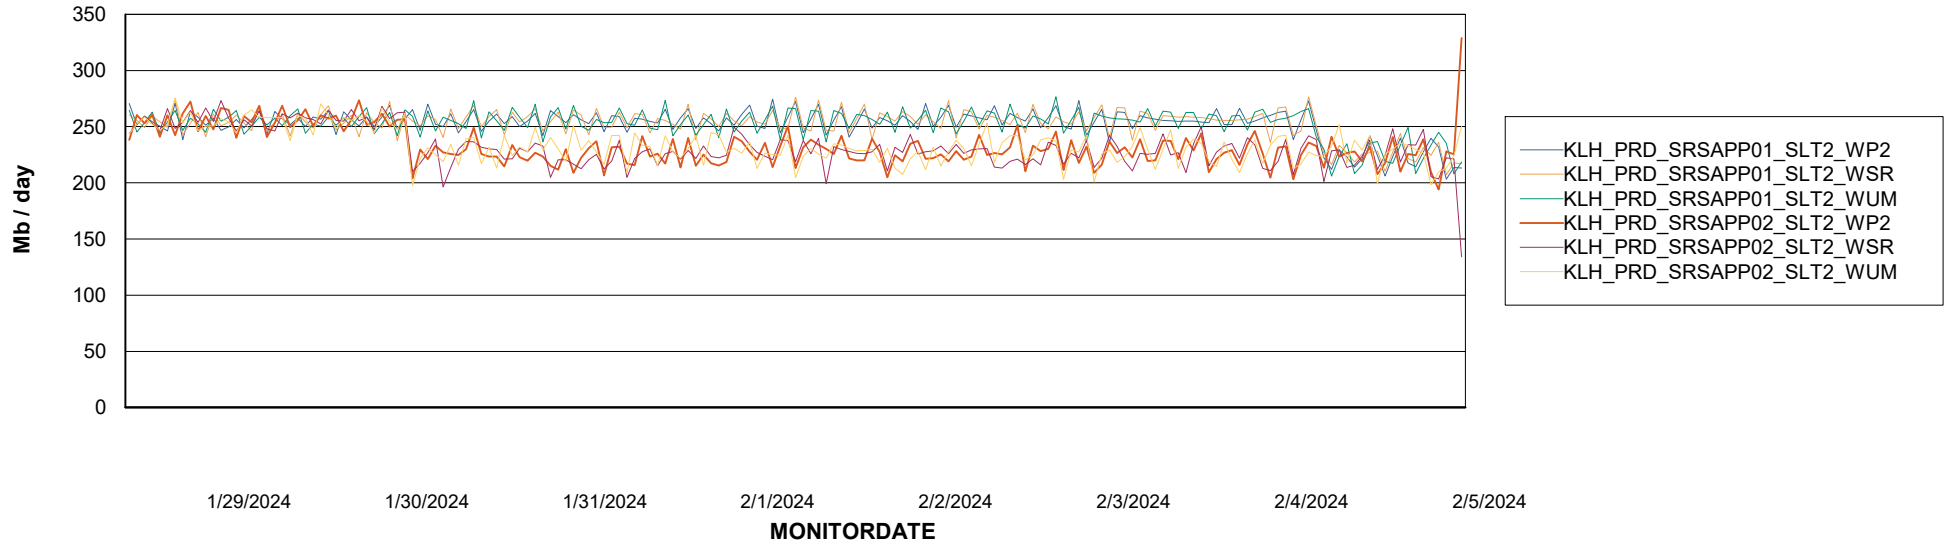

ABSolute Web Component Services

Avg memory used per ABS Web component