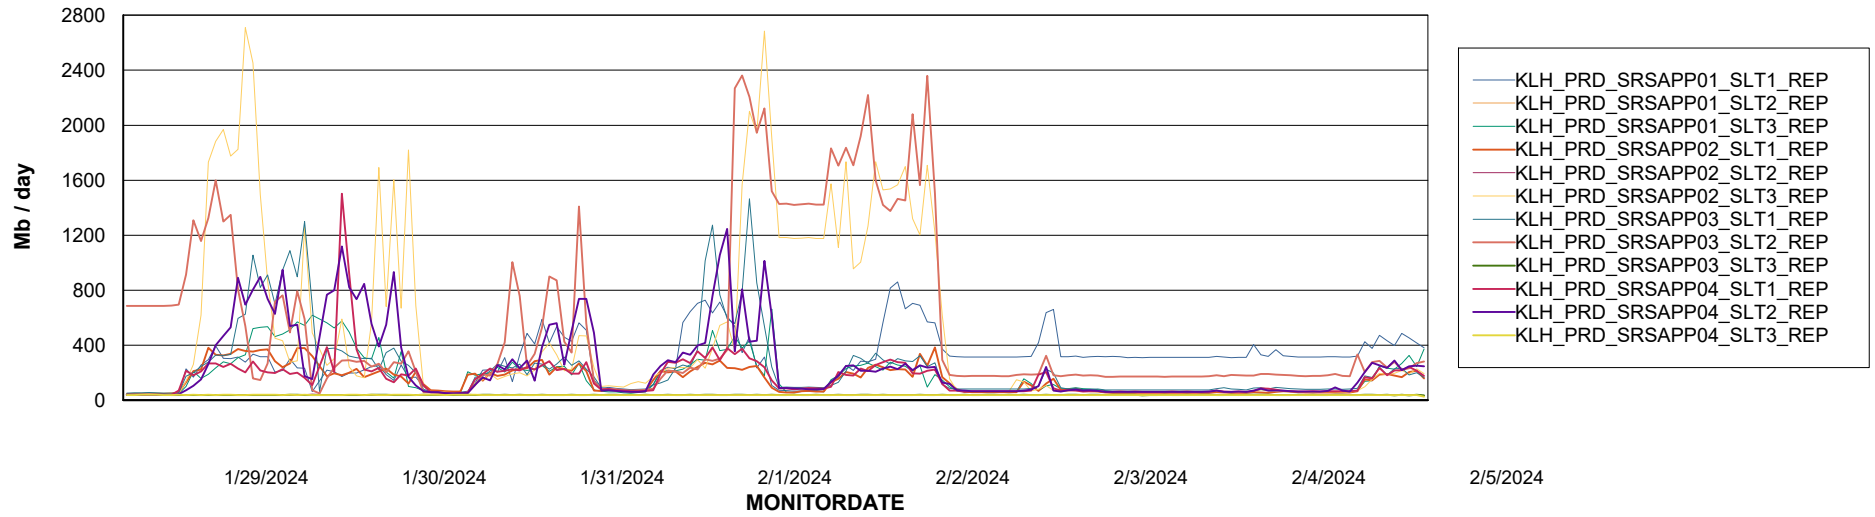

ABSSolute Application ReportServer Services

Avg memory used per ReportServer Service