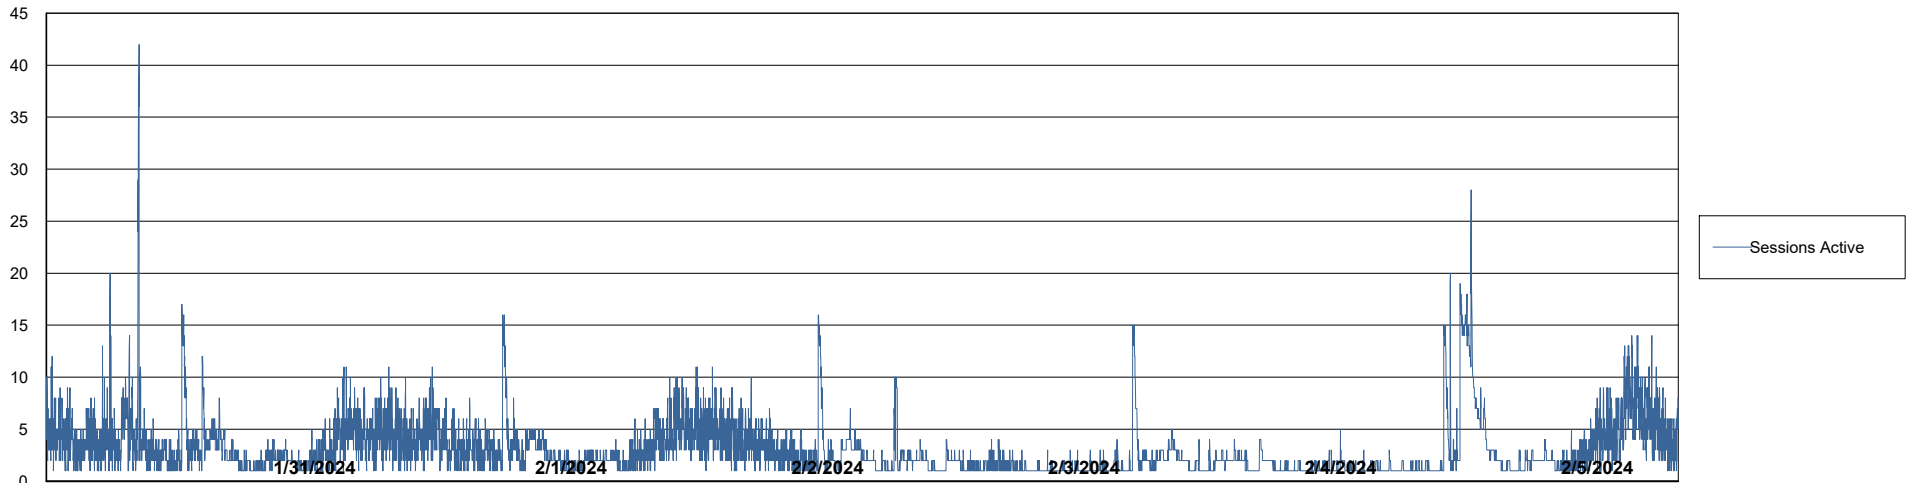

Weekly SLA Customer Report

Customer KLH_Production (24/7)
Database ID 139

Database Performance KLH_PRD_SRSBIDB01_ABS1

Weekly SLA Customer Report

Customer KLH_Production (24/7)
Database ID 139

Database Performance KLH_PRD_SRSDDB01_ABS1