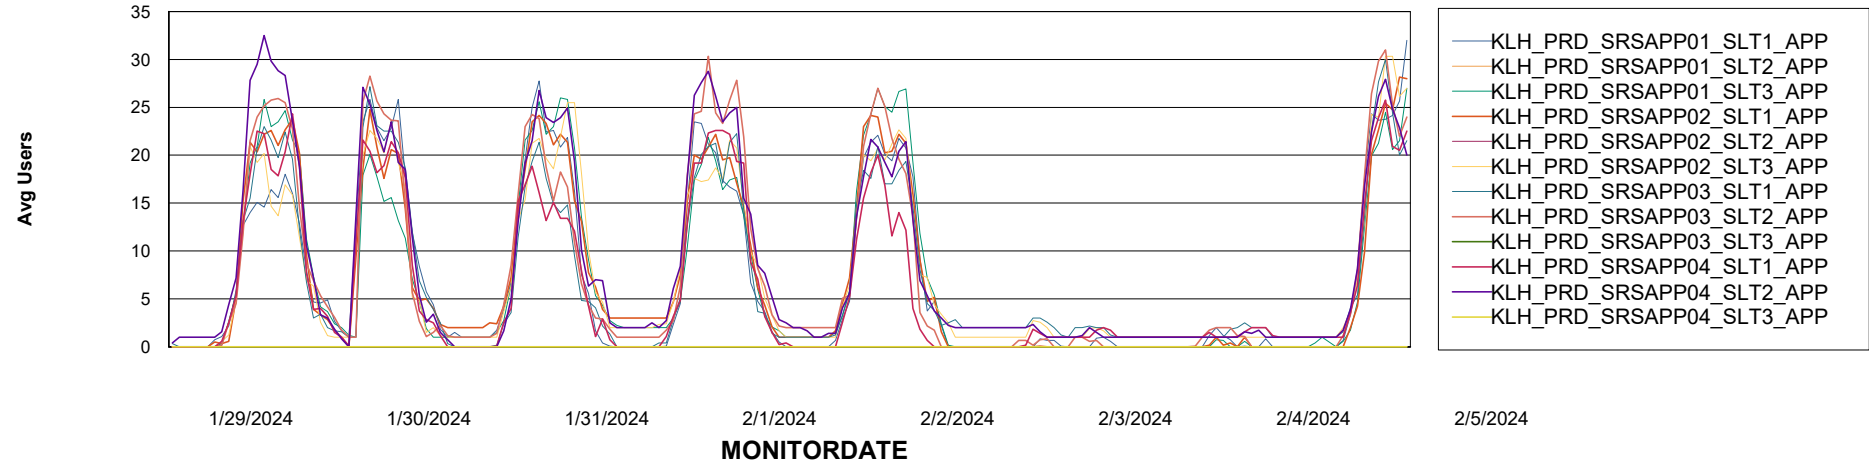

Weekly SLA Customer Report

Customer KLH_Production (24/7)
Database ID 139

ABSSolute Application Server Services

Avg memory used per ABS Server Service

Avg users per day per ABS server

Weekly SLA Customer Report