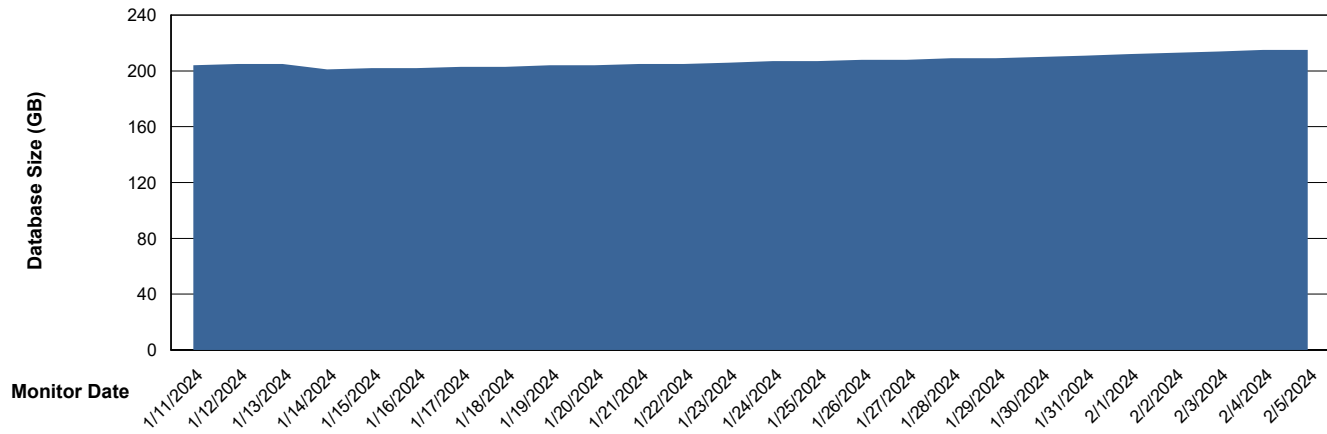

Customer KLH_Production (24/7)
Database ID 139

DATABASE SIZE KLH_PRD_SRSBIDB01_ABS1

Database growth over last month

DATABASE SIZE KLH_PRD_SRSDB01_ABS1

Database growth over last month

Weekly SLA Customer Report