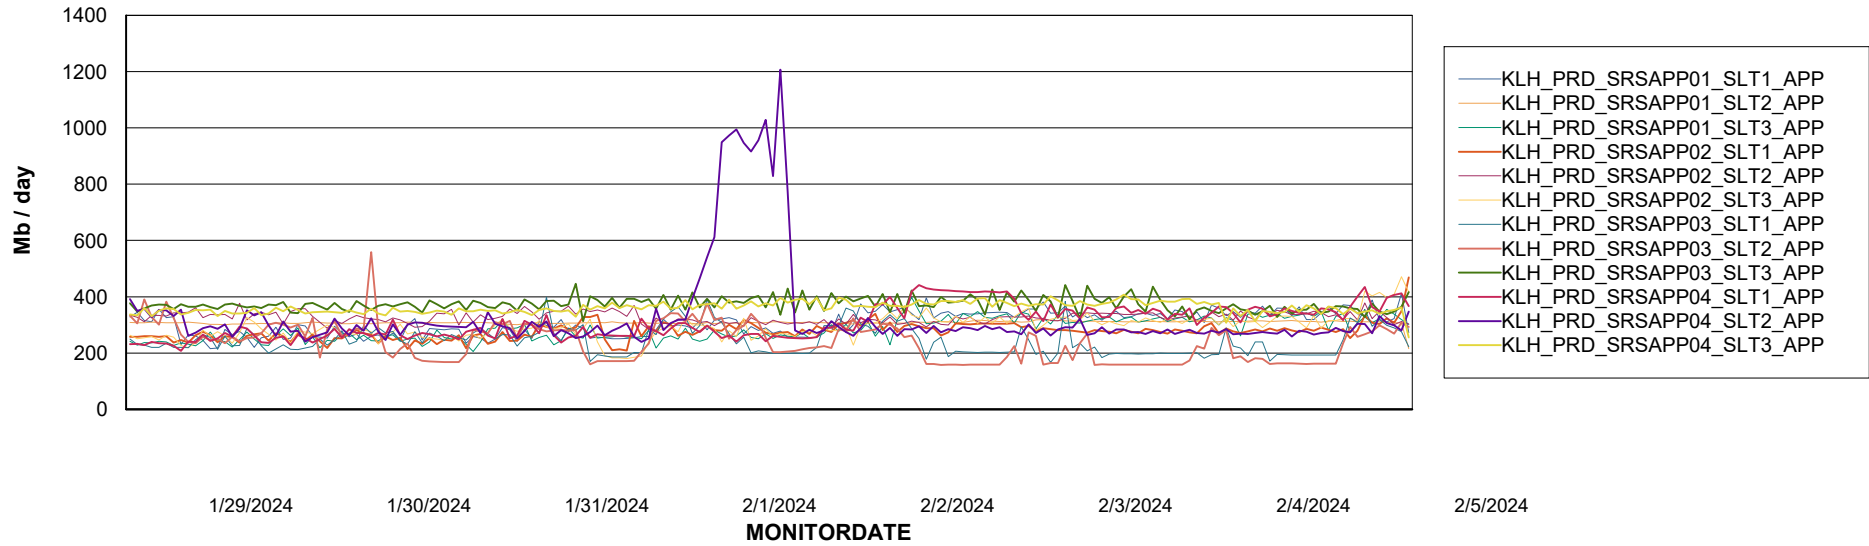

ABSSolute Application Server Services

Avg memory used per ABS Server Service