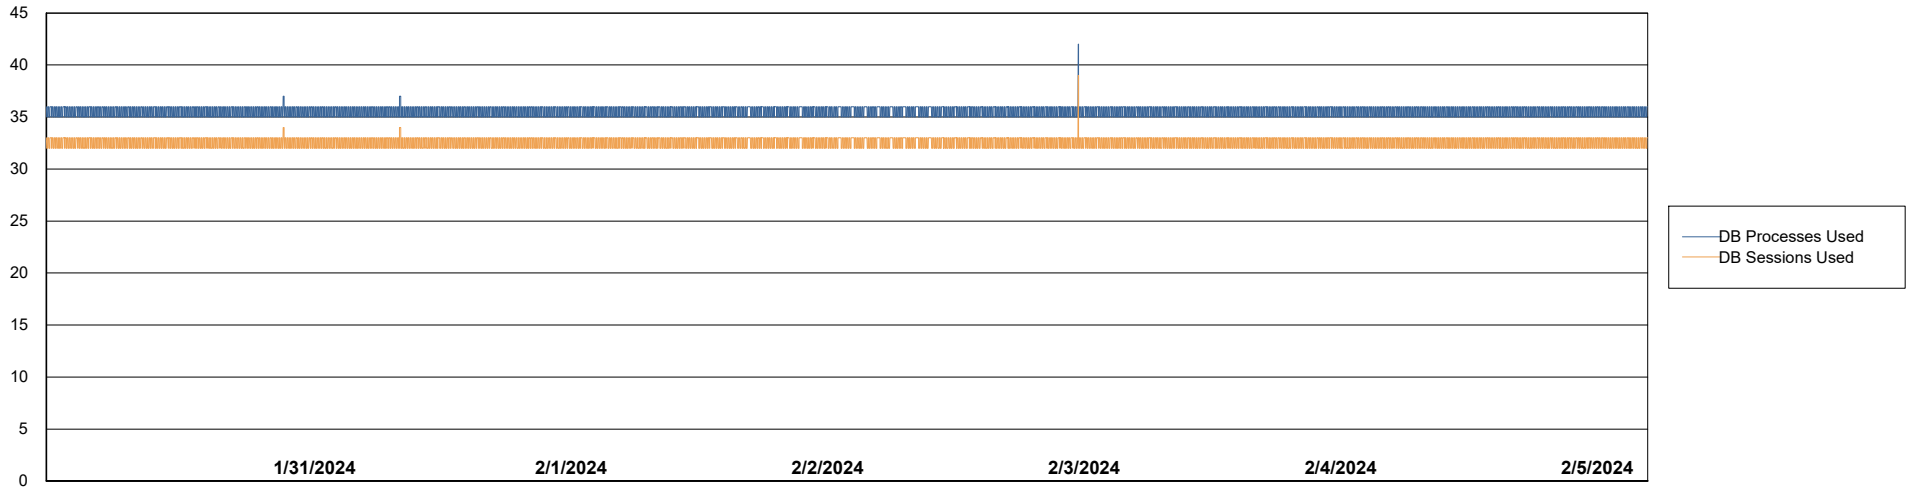

Database Performance KLA_STB_KLAHQORA04_DB_HSBABS1

DB Processes Max 1,000