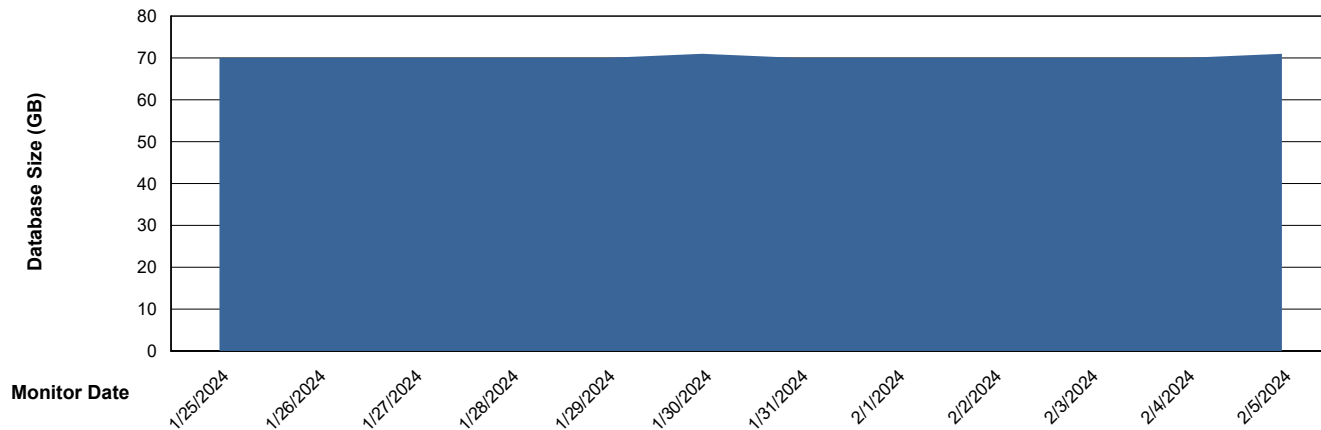

DATABASE SIZE KLA_TST_KLAHQORA04_DB_ABST

Database growth over last month