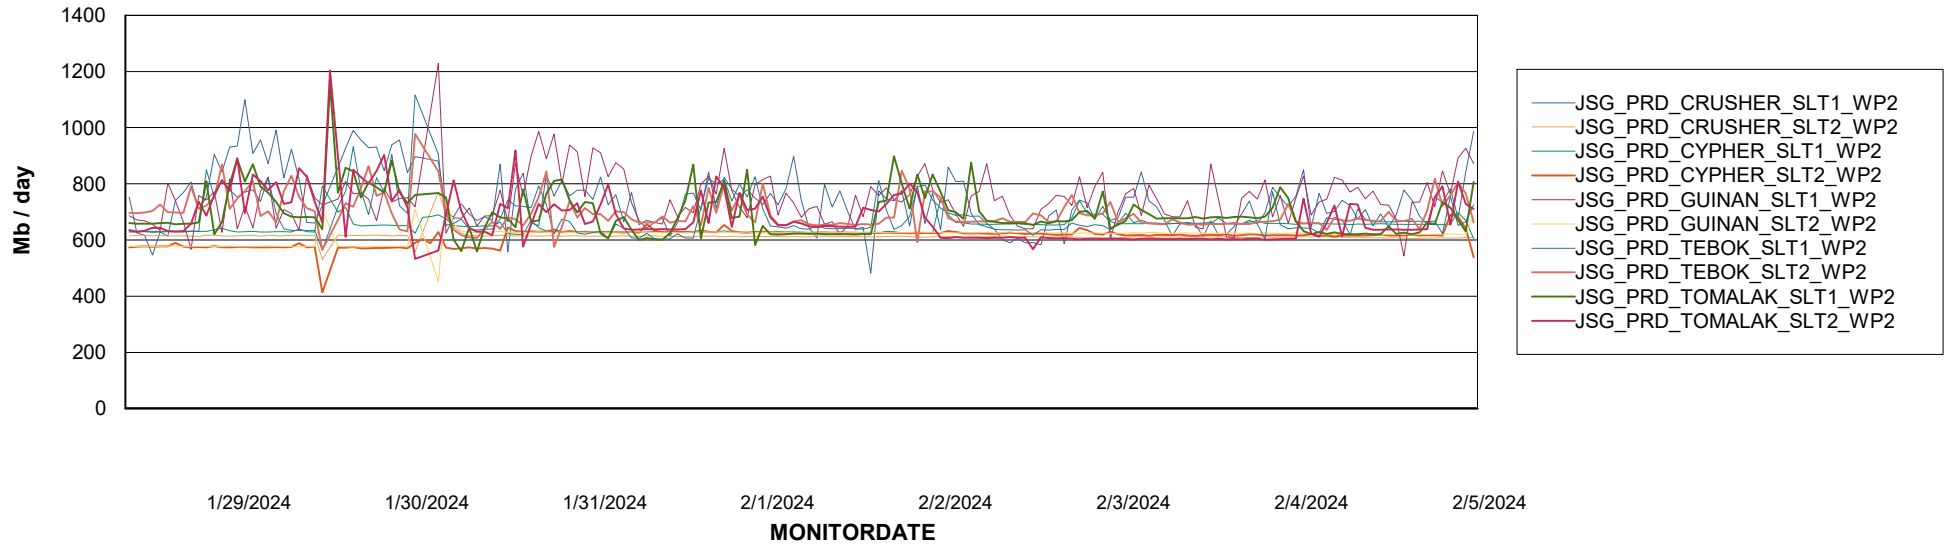

ABSSolute Web Component Services

Avg memory used per ABS Web component