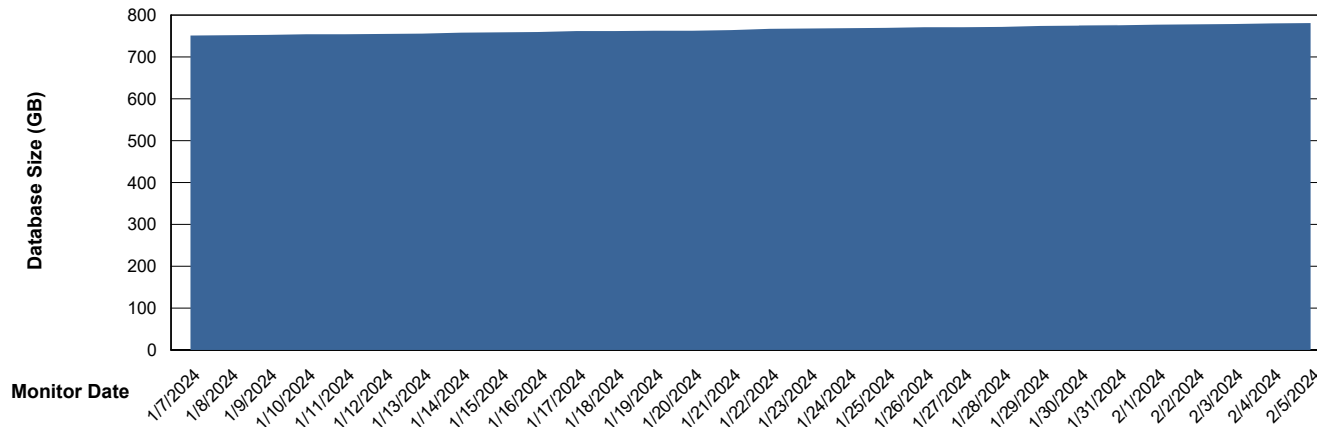

Customer JSG_Production (24/7)
Database ID 102

DATABASE SIZE JSG_PRD_BASHIR_DB_ABS1

Database growth over last month

DATABASE SIZE JSG_PRD_RIKER_DB_HSBABS1

Database growth over last month

Weekly SLA Customer Report