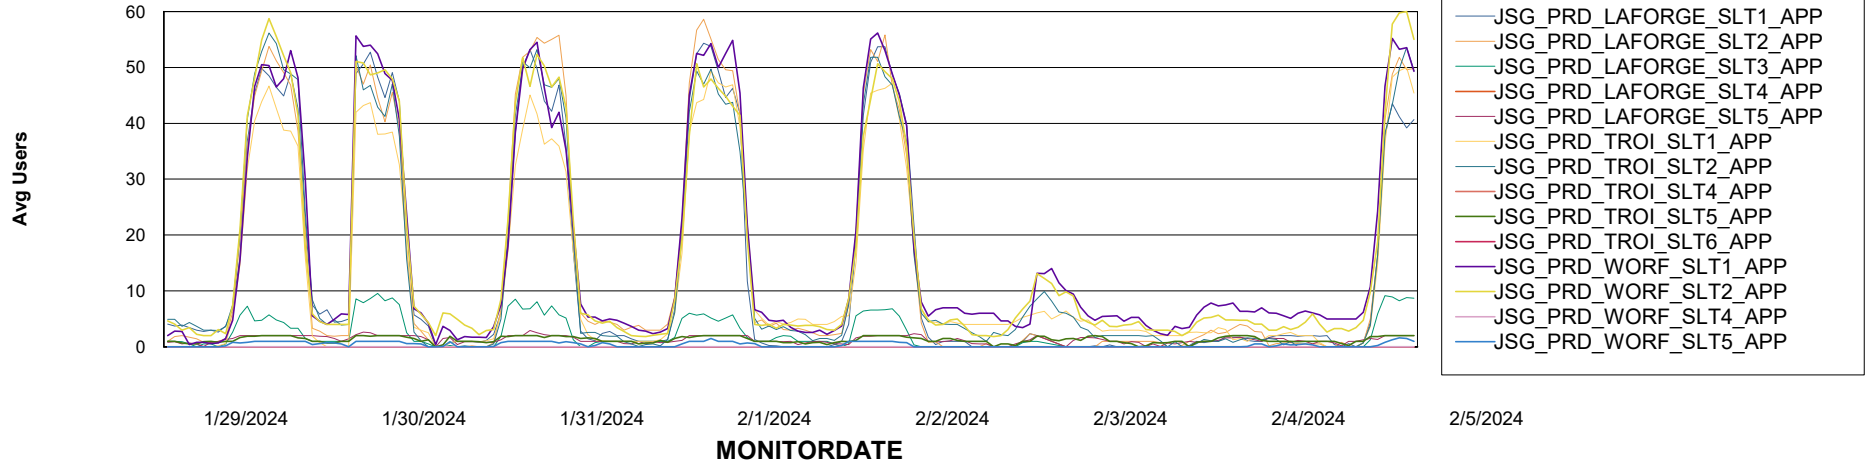

Avg users per day per ABS server