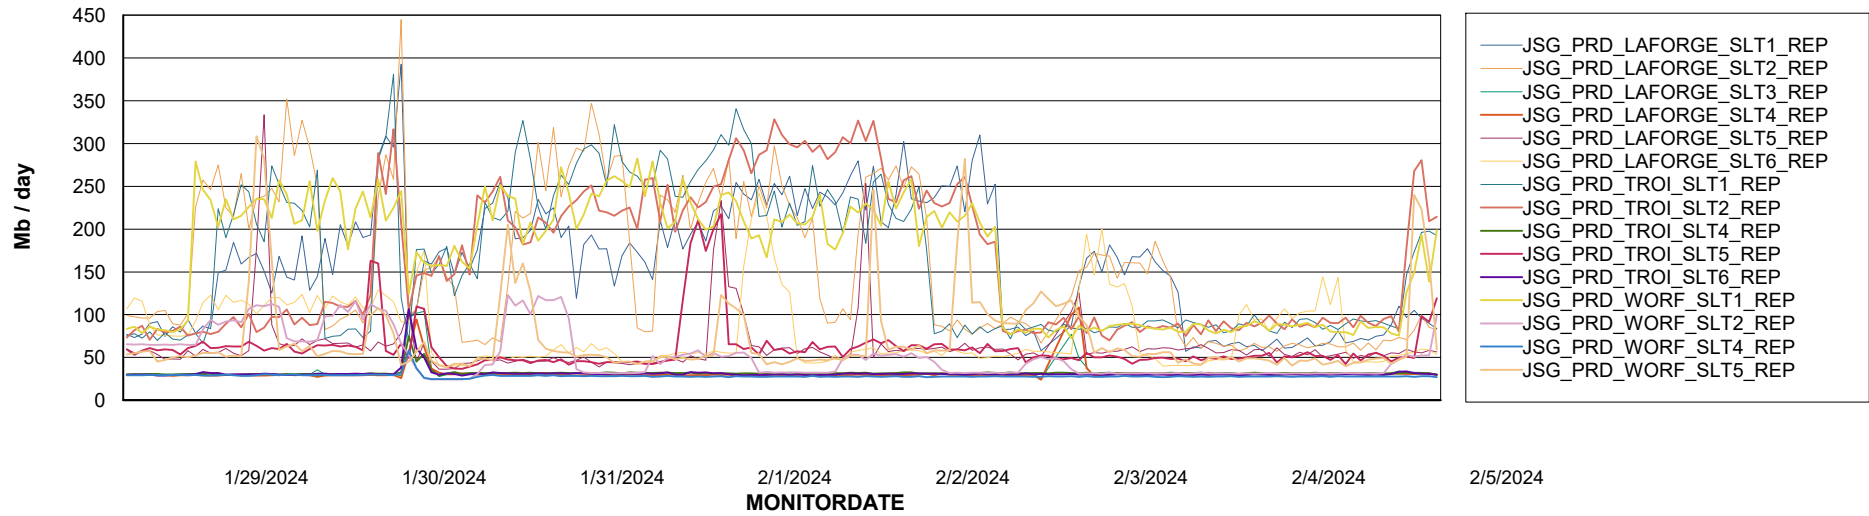

ABSSolute Application ReportServer Services

Avg memory used per ReportServer Service