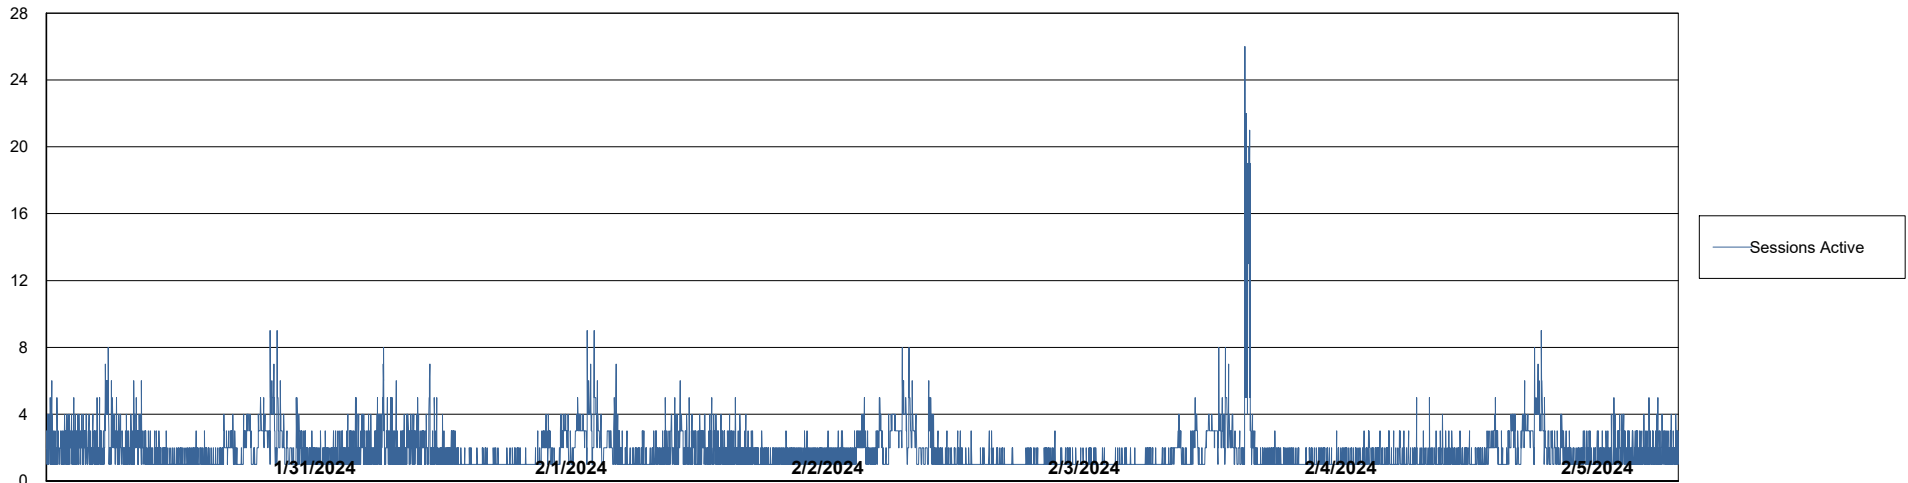

DB Processes Max 1,000
DB Processes Max 4
DB Processes Max 0

Weekly SLA Customer Report

Customer JSG_Production (24/7)
Database ID 102

Database Performance JSG_PRD_RIKER_DB_HSBABS1

Weekly SLA Customer Report

Customer JSG_Production (24/7)
Database ID 102

DATABASE SIZE JSG_PRD_BASHIR_DB_ABS1

Database growth over last month

DATABASE SIZE JSG_PRD_RIKER_DB_HSBABS1

Database growth over last month

Weekly SLA Customer Report