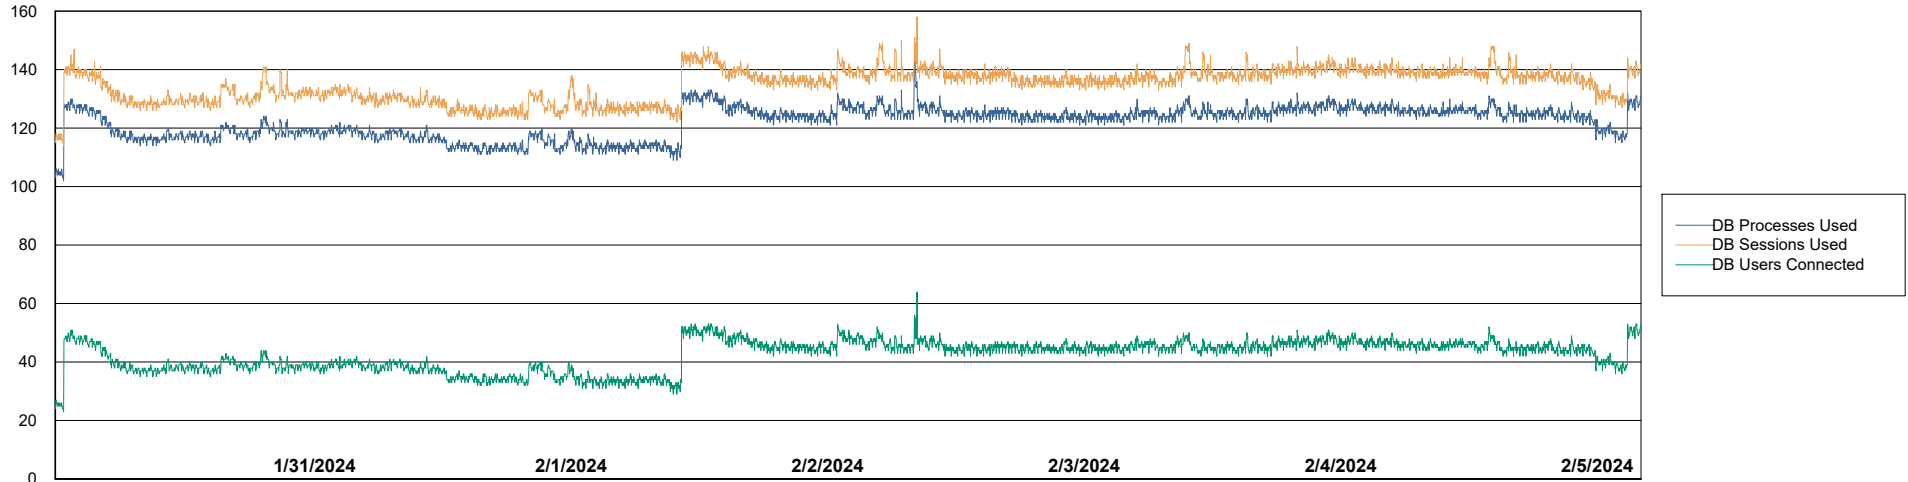

Database Performance JSG_PRD_BASHIR_DB_ABS1