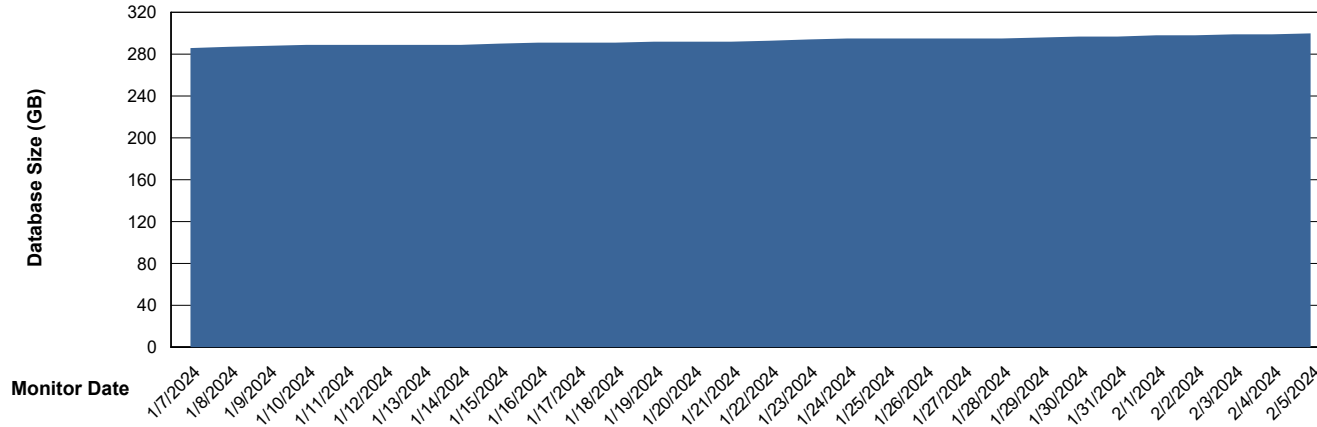

DB Processes Max 1,000
DB Processes Max 4
DB Processes Max 0

Weekly SLA Customer Report

Customer JSG_Production (24/7)
Database ID 102

Database Performance JSG_PRD_RIKER_DB_HSBABS1

Weekly SLA Customer Report

Customer JSG_Production (24/7)
Database ID 102

DATABASE SIZE JSG_PRD_BASHIR_DB_ABS1

Database growth over last month

DATABASE SIZE JSG_PRD_RIKER_DB_HSBABS1

Database growth over last month

Weekly SLA Customer Report