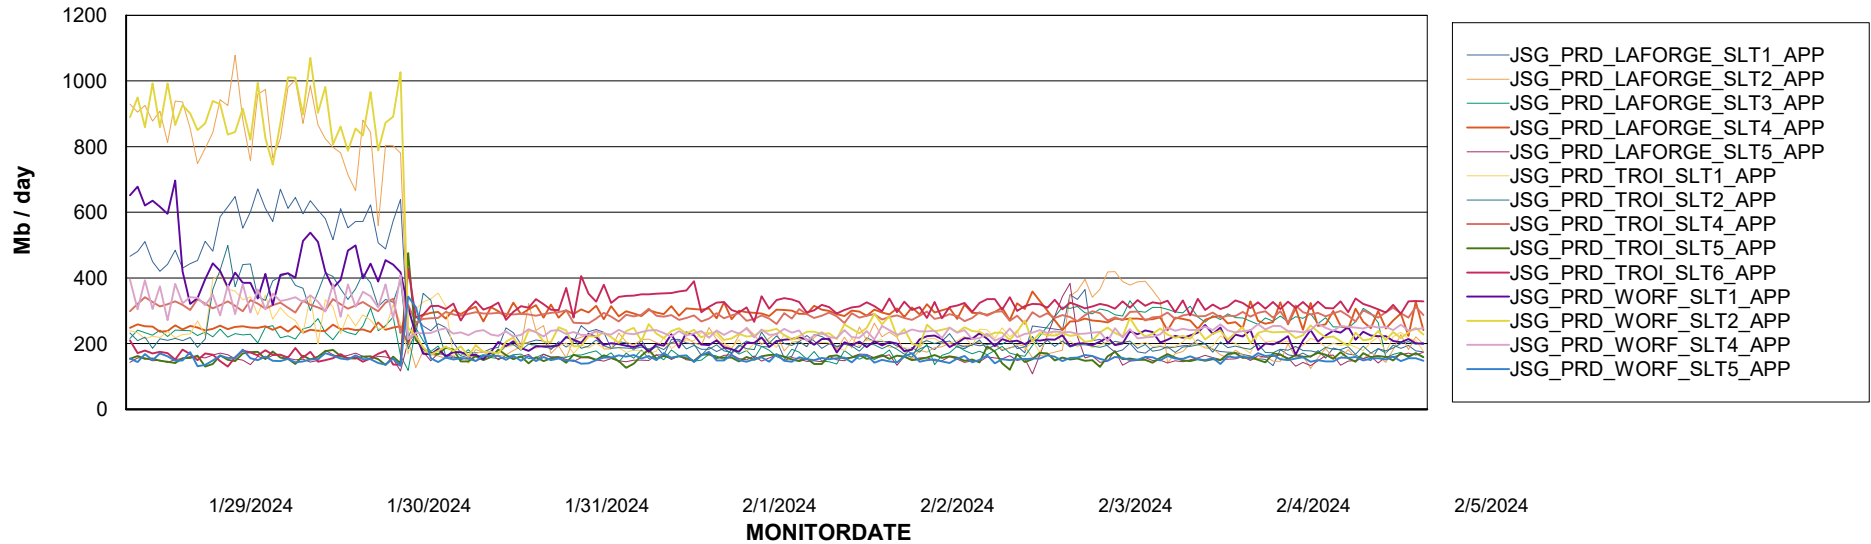

ABSSolute Application Server Services

Avg memory used per ABS Server Service