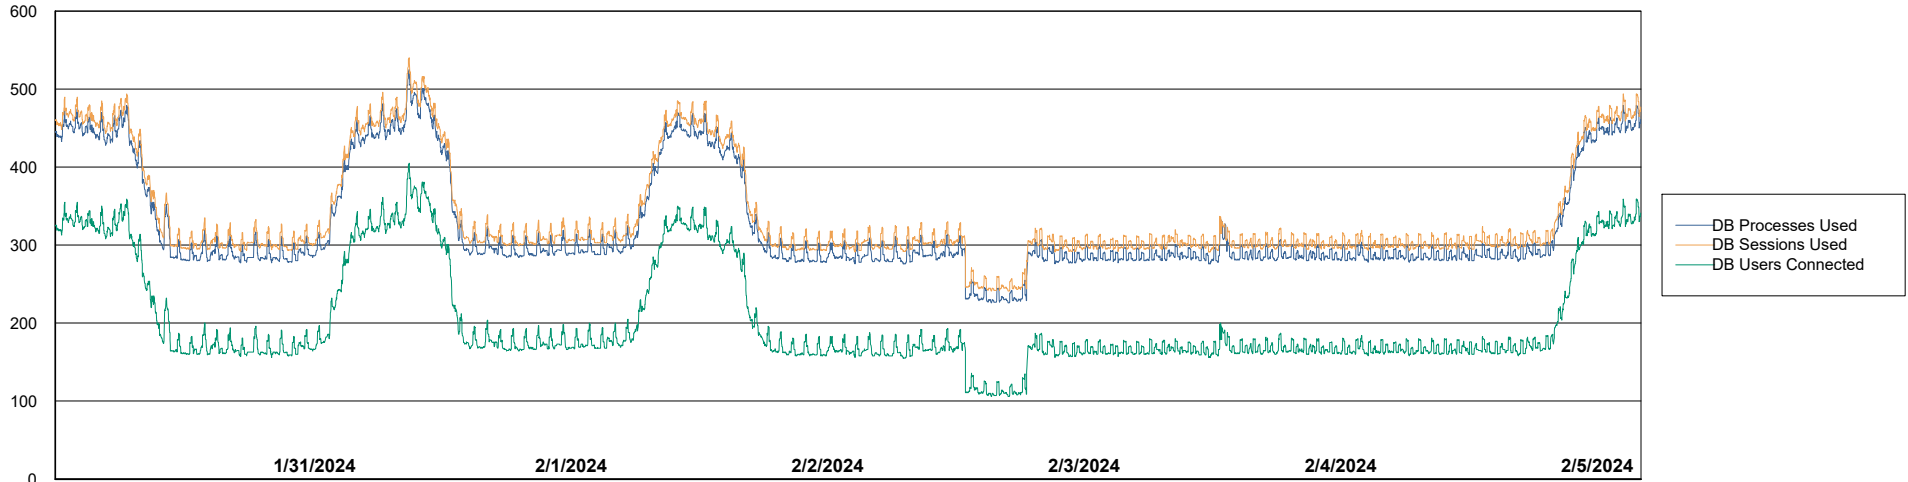

DB Processes Max 1,000
DB Processes Max 4
DB Processes Max 0

Weekly SLA Customer Report

Customer JSG_Production (24/7)
Database ID 102

Database Performance JSG_PRD_RIKER_DB_HSBABS1

Weekly SLA Customer Report