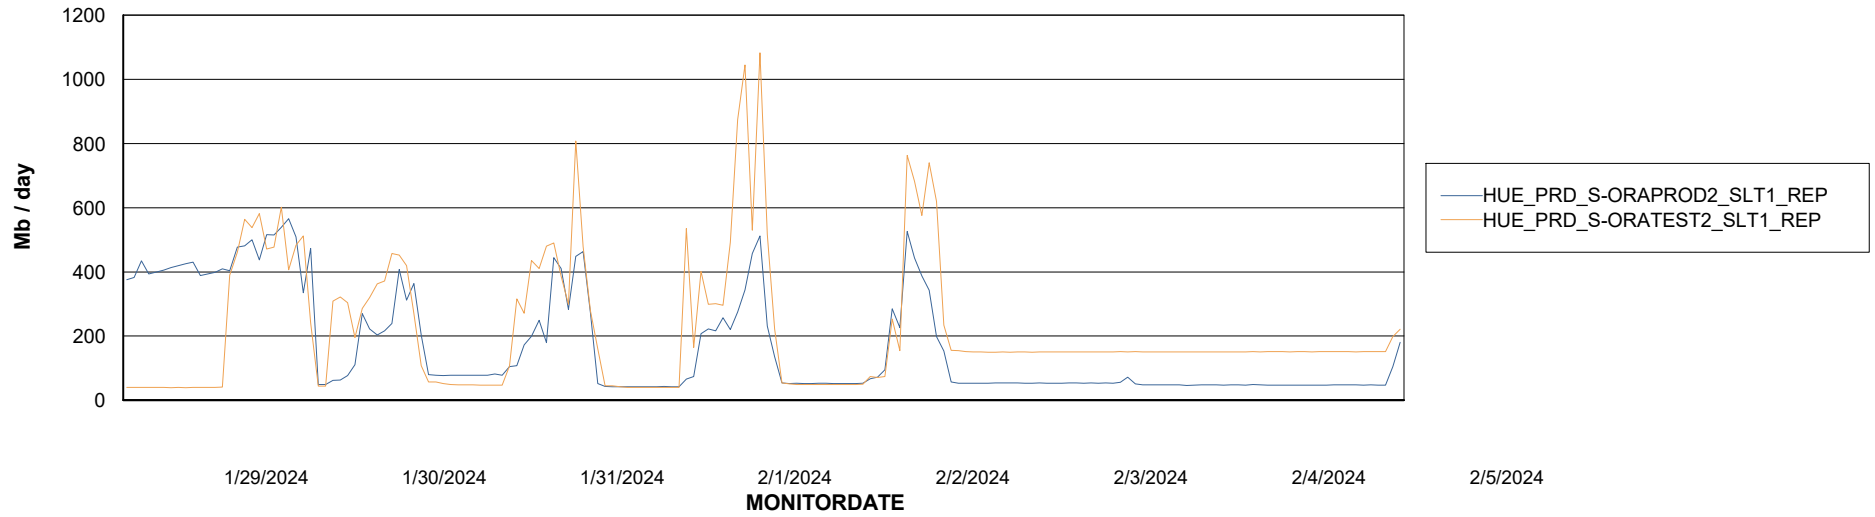

Avg memory used per ABS Server Service

Avg users per day per ABS server

Weekly SLA Customer Report

Customer HUE_Production
Database ID 154

ABSSolute Application ReportServer Services

Avg memory used per ReportServer Service