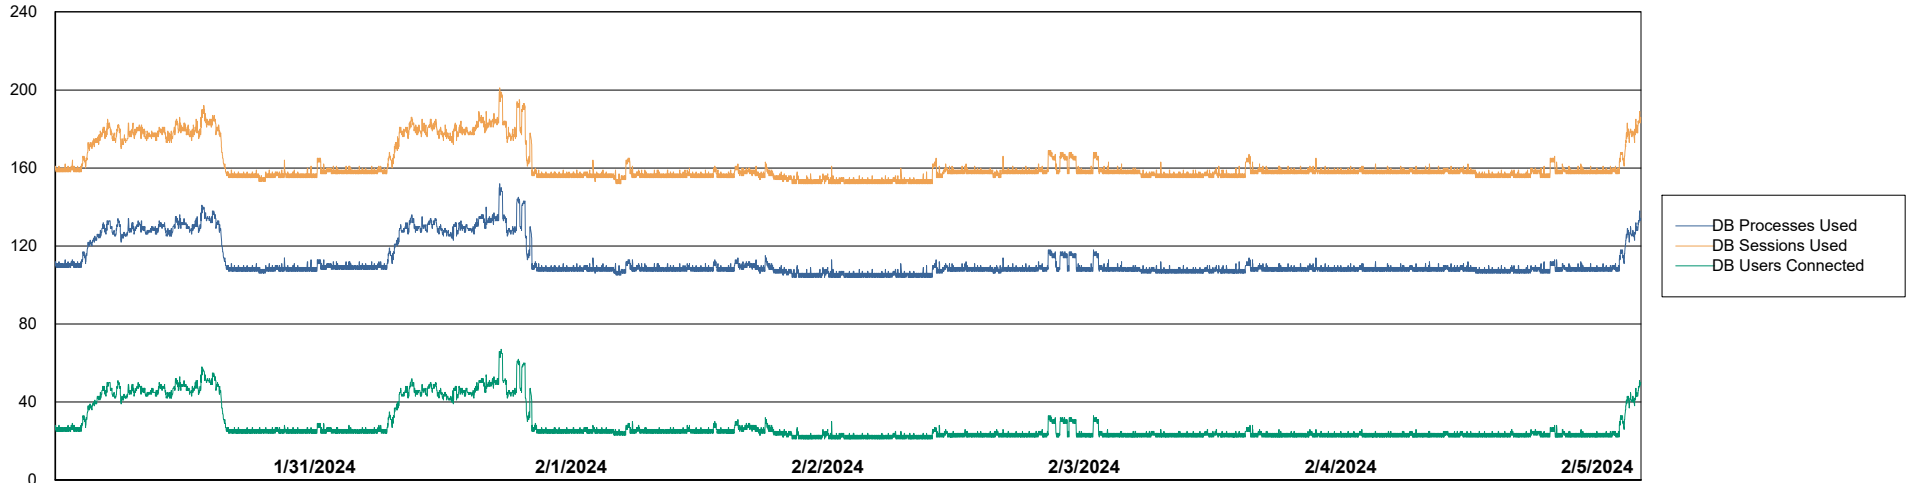

Weekly SLA Customer Report

Customer HUE_Production
Database ID 154

Database Performance HUE_PRD_S-ORABI2_ABS1

Weekly SLA Customer Report

Customer HUE_Production
Database ID 154

Database Performance HUE_PRD_S-ORAPROD2_ABS1