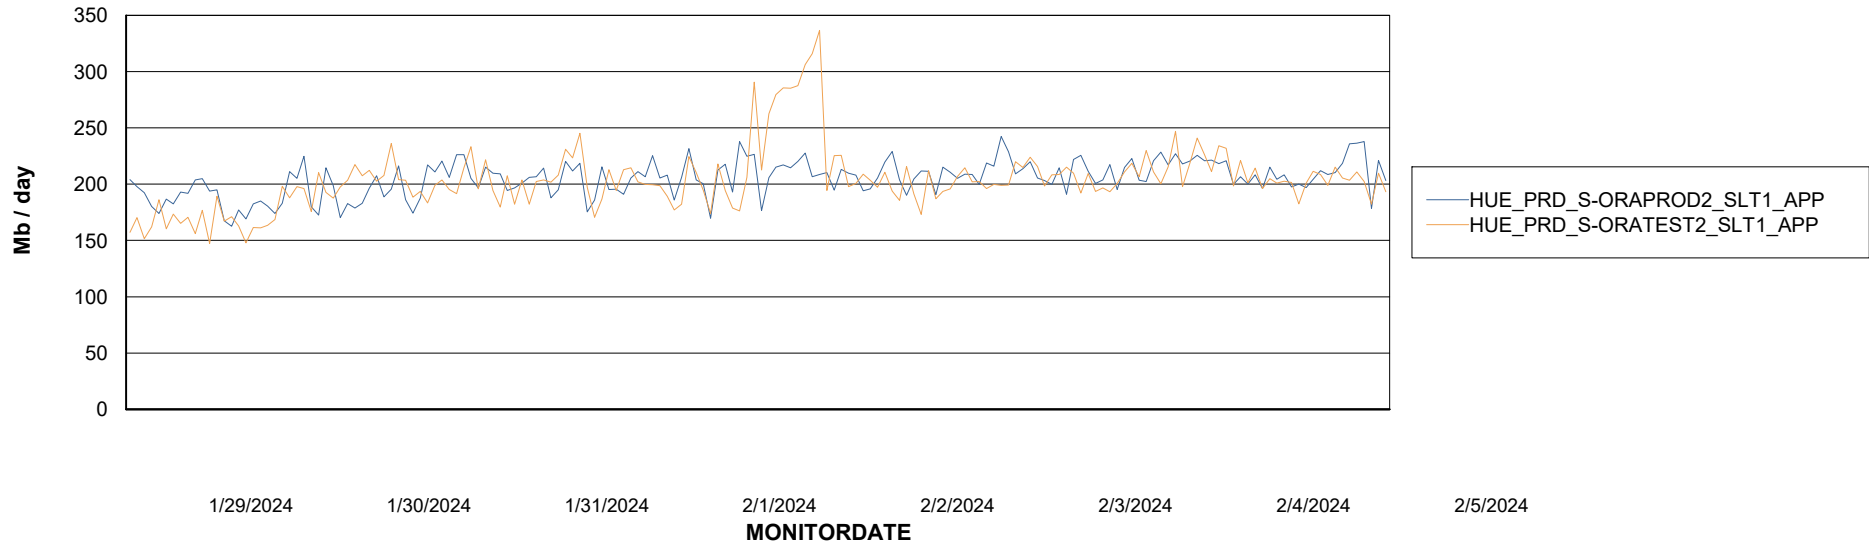

ABSSolute Application Server Services

Avg memory used per ABS Server Service