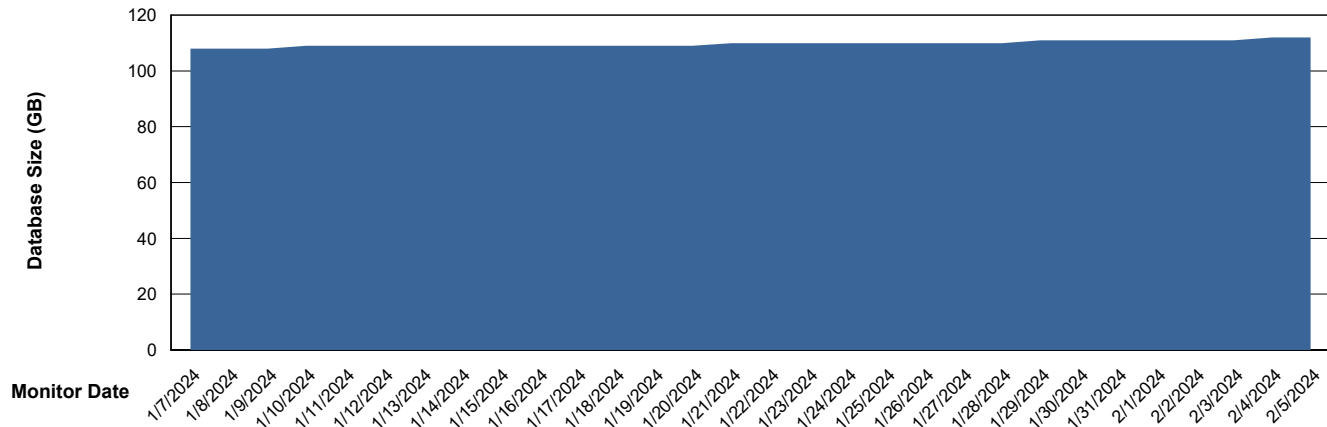

DATABASE SIZE HUE_PRD_S-ORAPROD2_ABS1

Database growth over last month