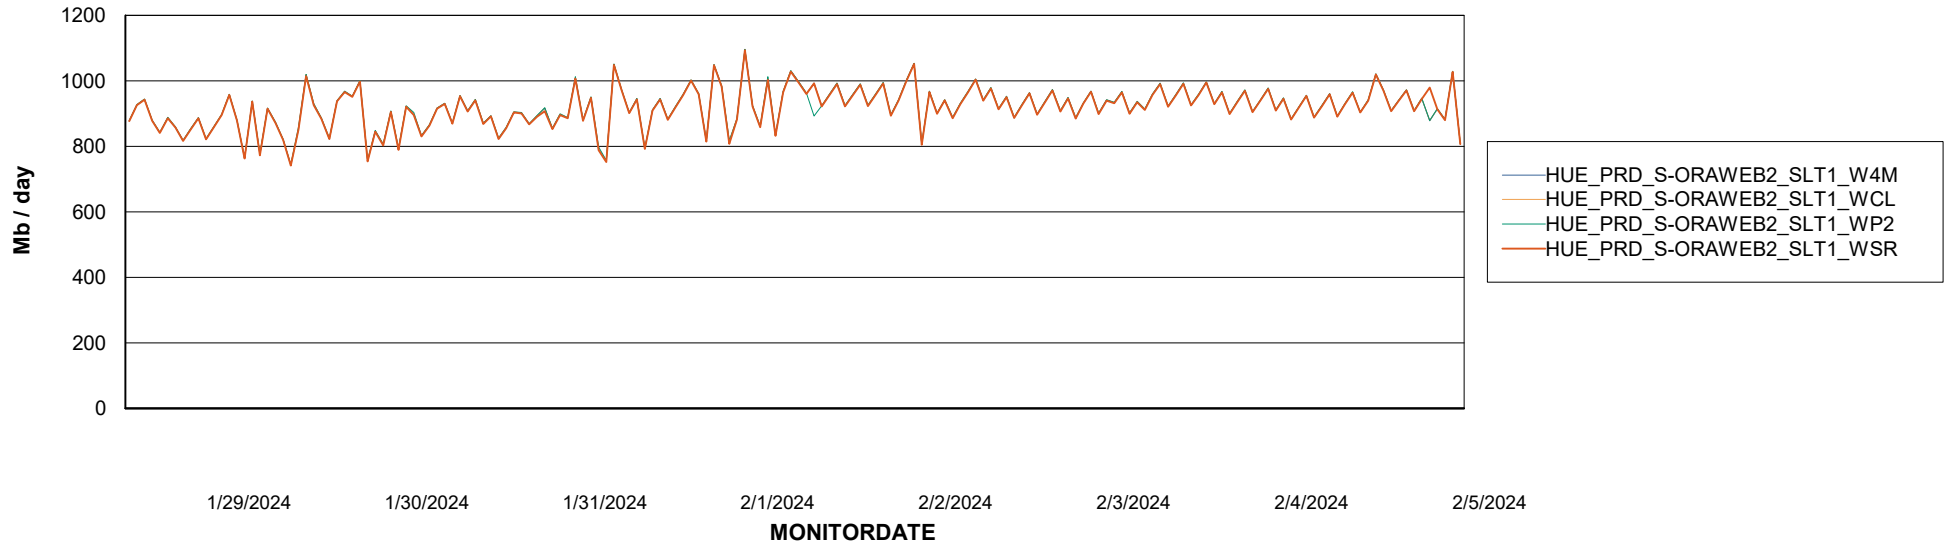

ABSSolute Web Component Services

Avg memory used per ABS Web component