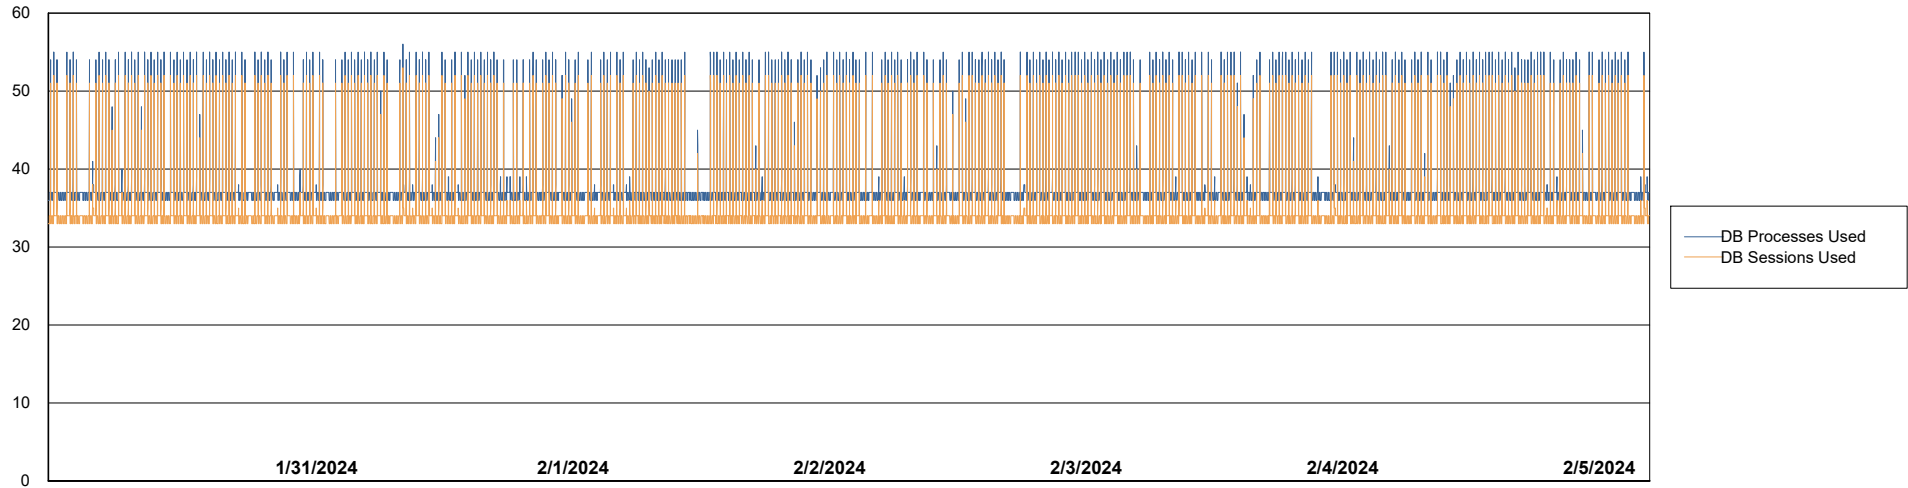

Database Performance HUE_PRD_S-ORATEST2_HSBABS1

DB Processes Max 1,000