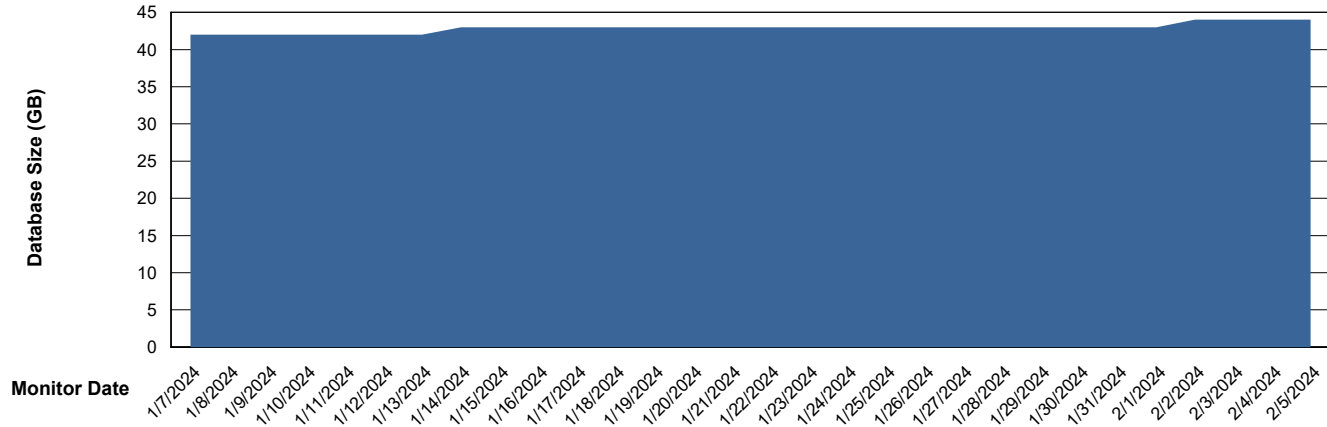

DATABASE SIZE HUE_PRD_S-ORABI2_ABS1

Database growth over last month