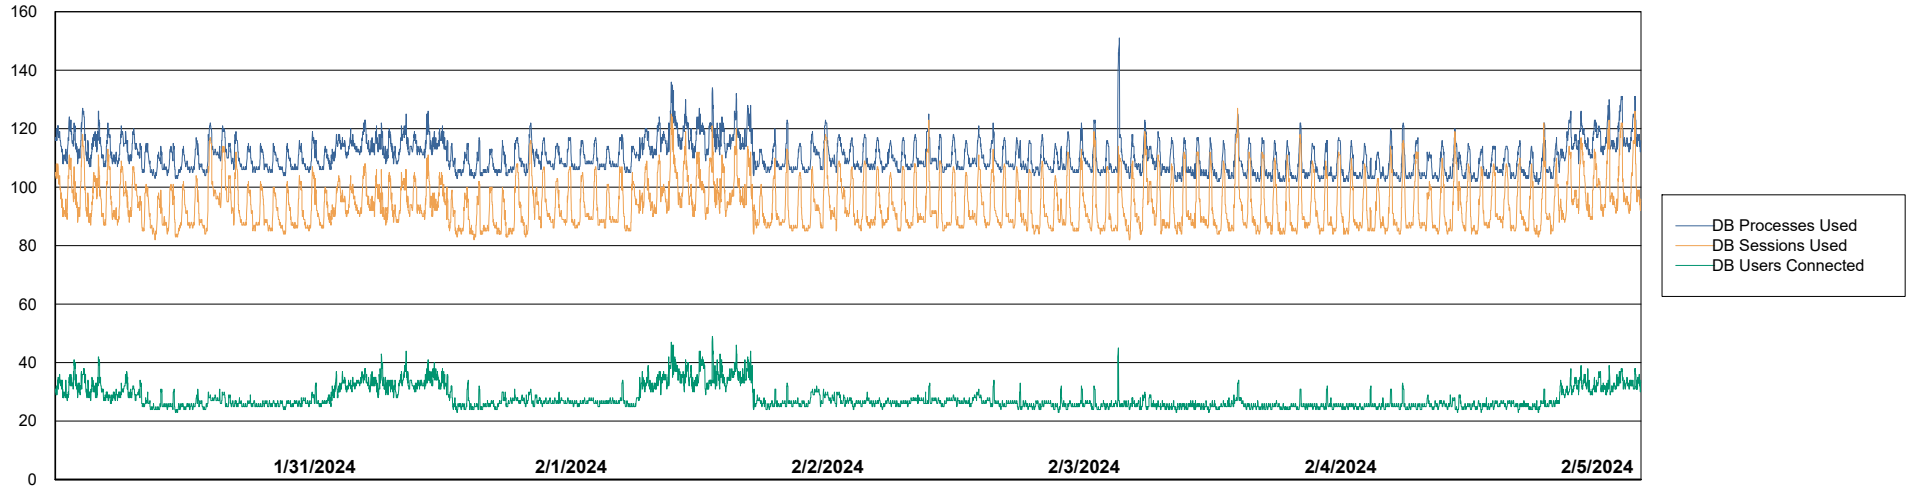

Weekly SLA Customer Report

Customer EUT_Production
Database ID 114

Database Performance EUT_EUP_PRD_URVINA22T_DB_ABS1

Weekly SLA Customer Report

Customer EUT_Production
Database ID 114

Database Performance EUT_URM_PRD_URVINA26_DB_ABS1