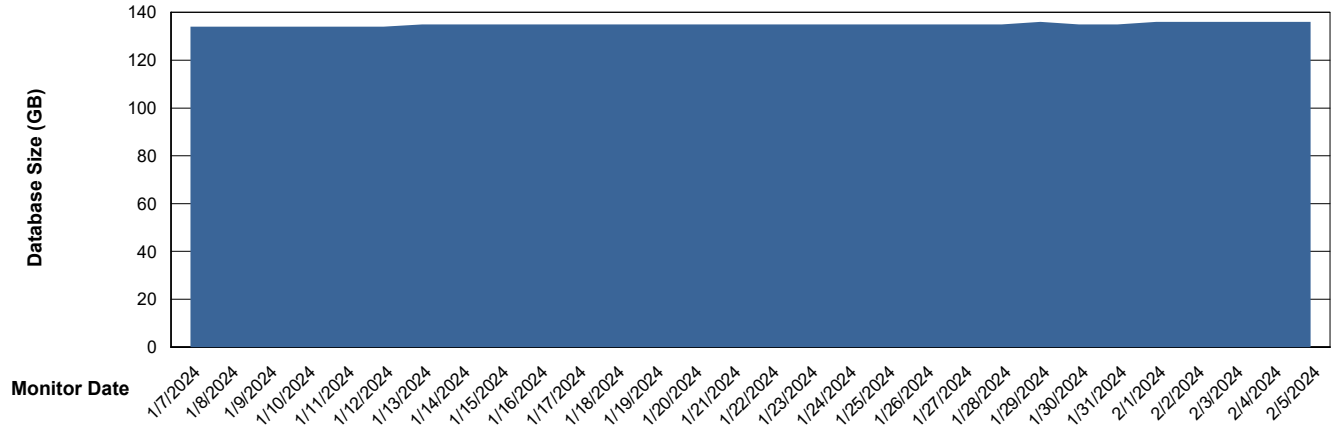

Weekly SLA Customer Report

Customer EUT_Production
Database ID 114

Database Performance EUT_EUP_PRD_URVINA22T_DB_ABS1

Weekly SLA Customer Report

Customer EUT_Production
Database ID 114

Database Performance EUT_URM_PRD_URVINA26_DB_ABS1

Weekly SLA Customer Report

Customer EUT_Production
Database ID 114

DATABASE SIZE EUT_EUP_PRD_URVINA22T_DB_ABS1

Database growth over last month

DATABASE SIZE EUT_URM_PRD_URVINA26_DB_ABS1

Database growth over last month