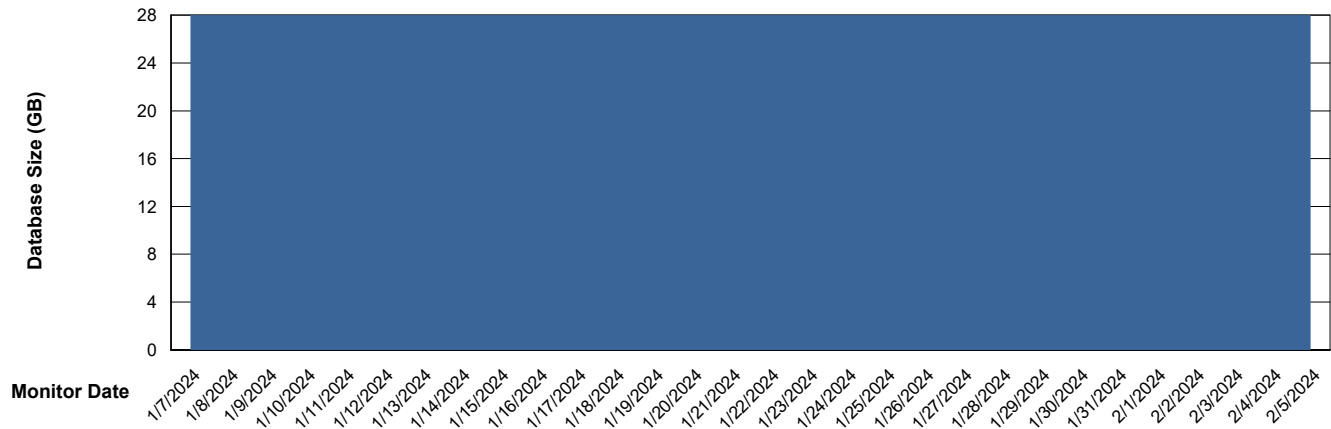

Weekly SLA Customer Report

Customer EUT_Production
Database ID 114

DATABASE SIZE EUT_EUP_PRD_URVINA22T_DB_ABS1

Database growth over last month

DATABASE SIZE EUT_URM_PRD_URVINA26_DB_ABS1

Database growth over last month