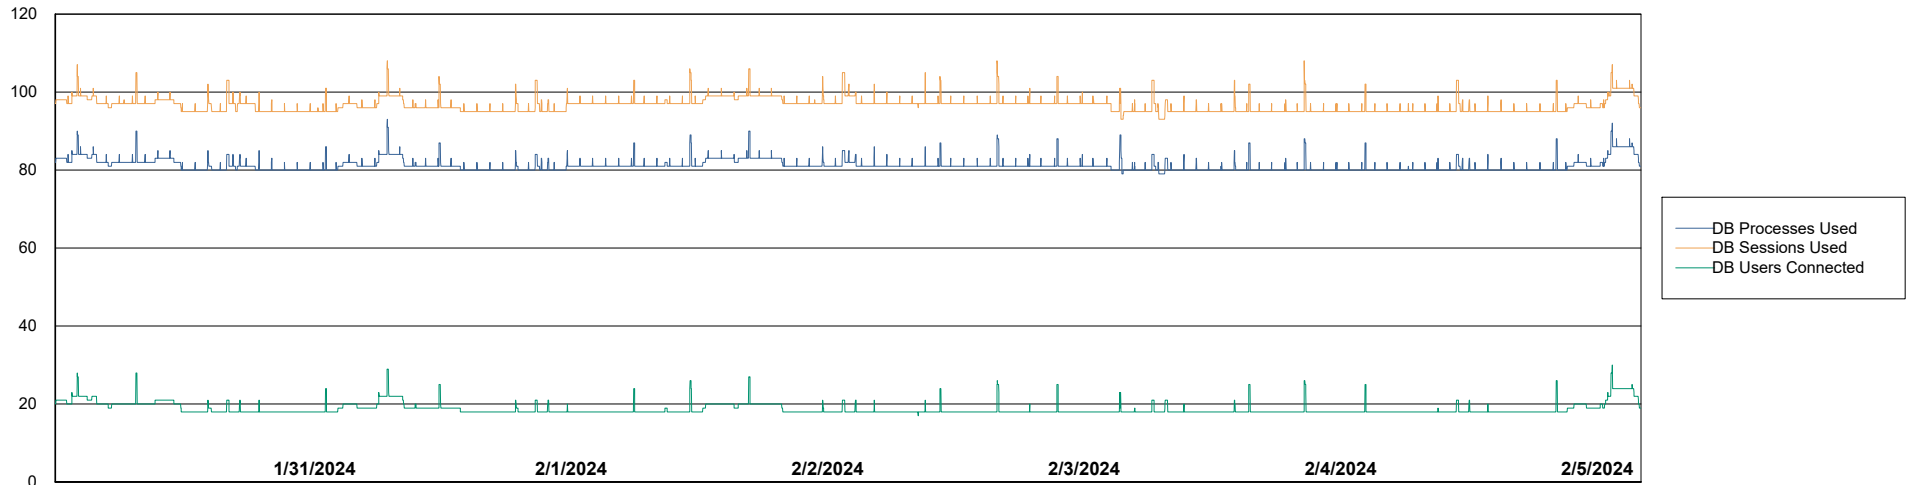

Weekly SLA Customer Report

Customer EUT_Production
Database ID 114

Database Performance EUT_EUP_PRD_URVINA22T_DB_ABS1

Weekly SLA Customer Report

Customer EUT_Production
Database ID 114

Database Performance EUT_URM_PRD_URVINA26_DB_ABS1