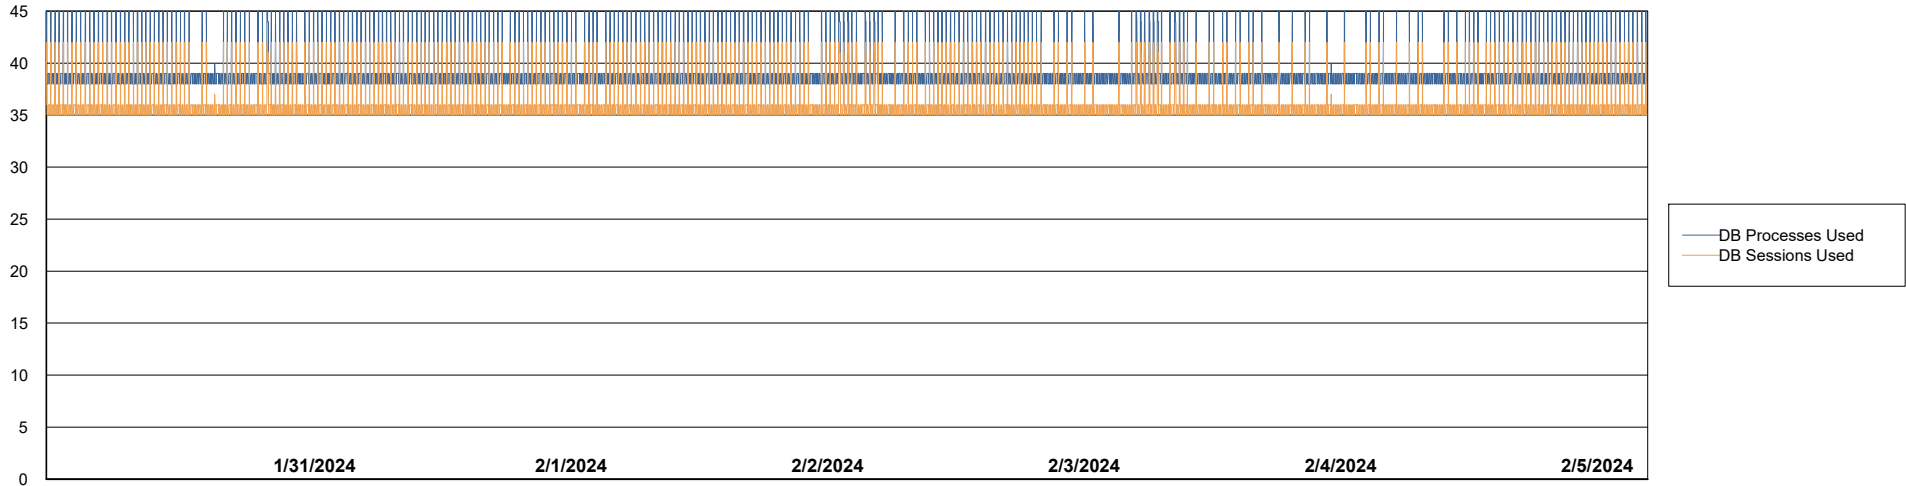

Database Performance ELI_PRD_STB_HSBABS1

DB Processes Max 1,000