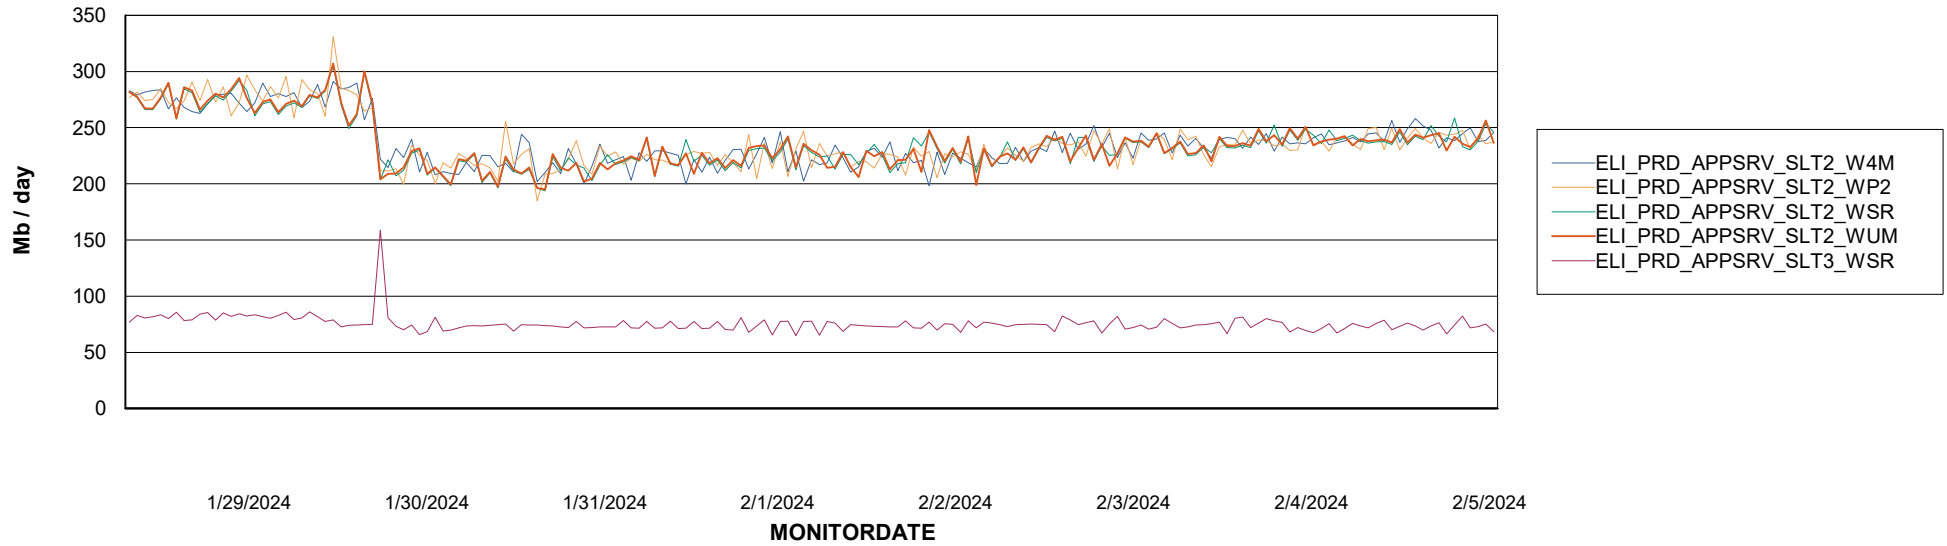

ABSSolute Application Server Services

Avg memory used per ABS Web component