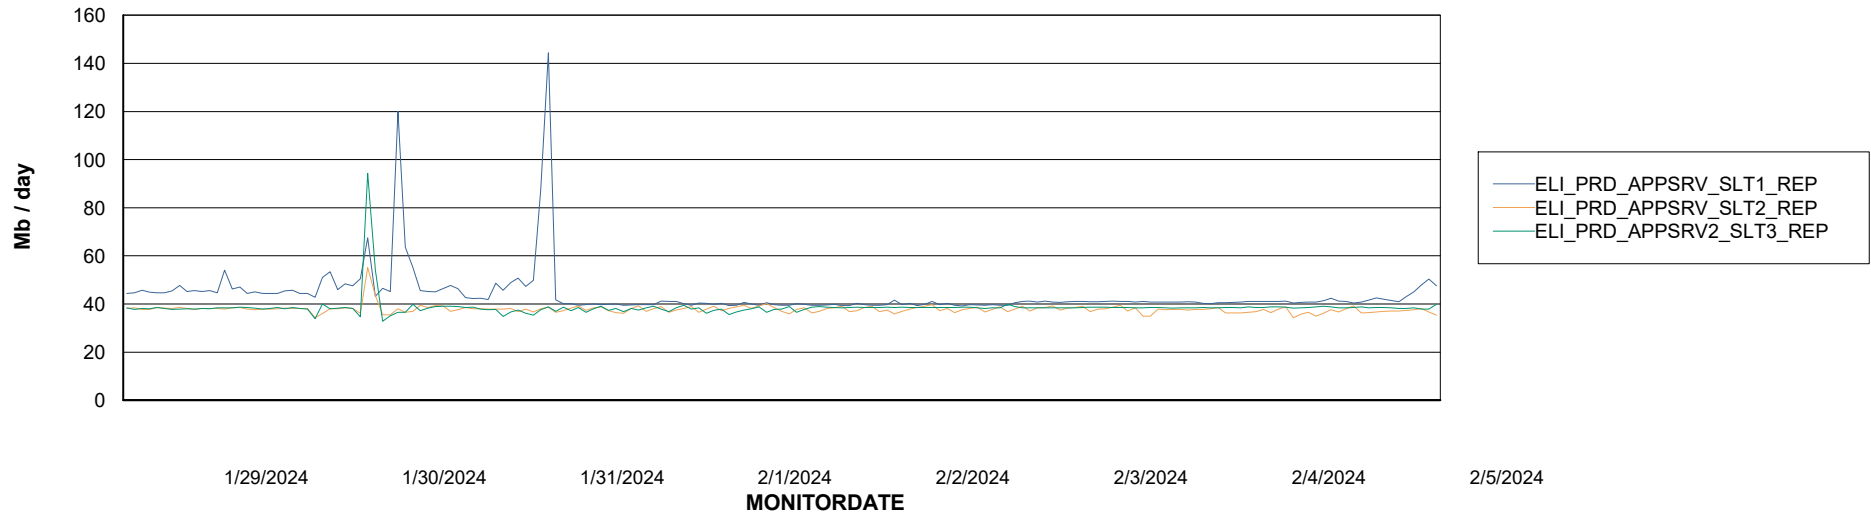

Avg memory used per ABS Server Service

Weekly SLA Customer Report

Customer ELI_Production
Database ID 62

ABSSolute Application Server Services

Avg memory used per ReportServer Service

Avg users per day per ABS server