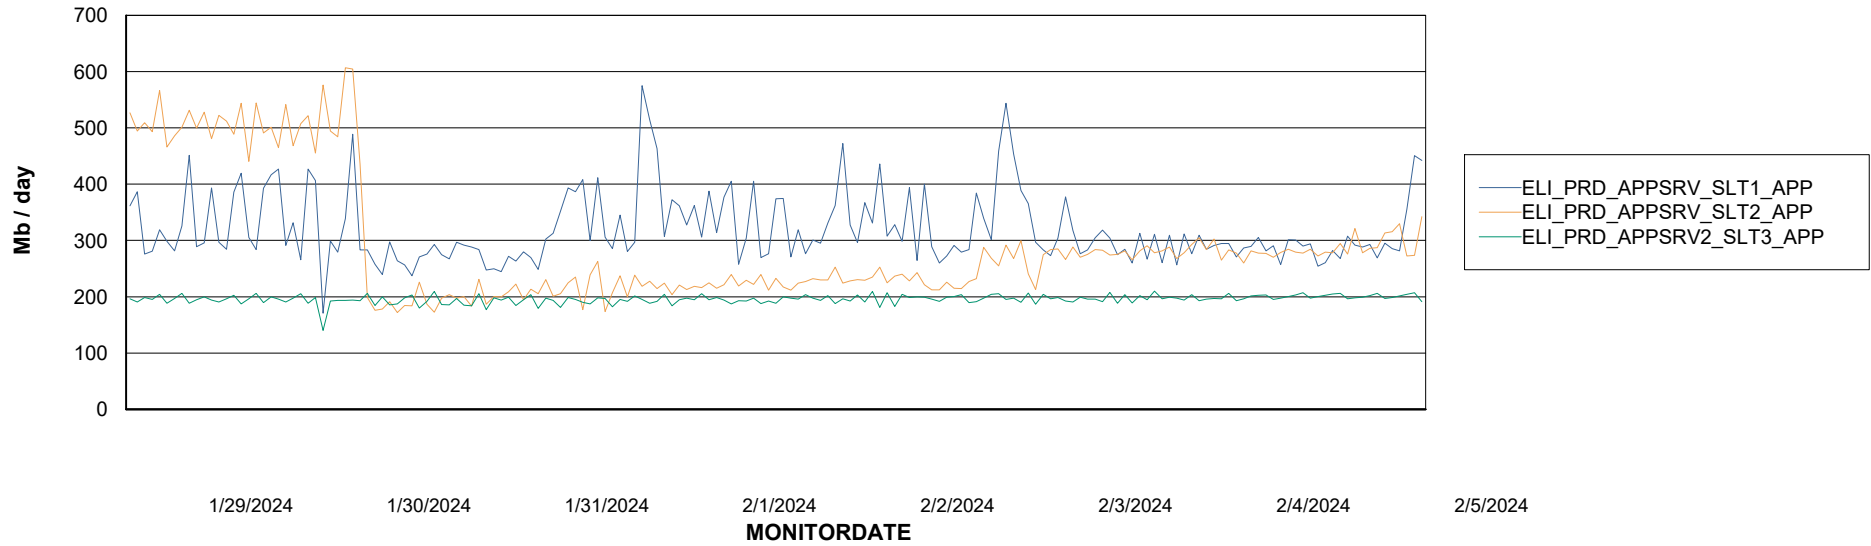

ABSSolute Application Server Services

Avg memory used per ABS Server Service