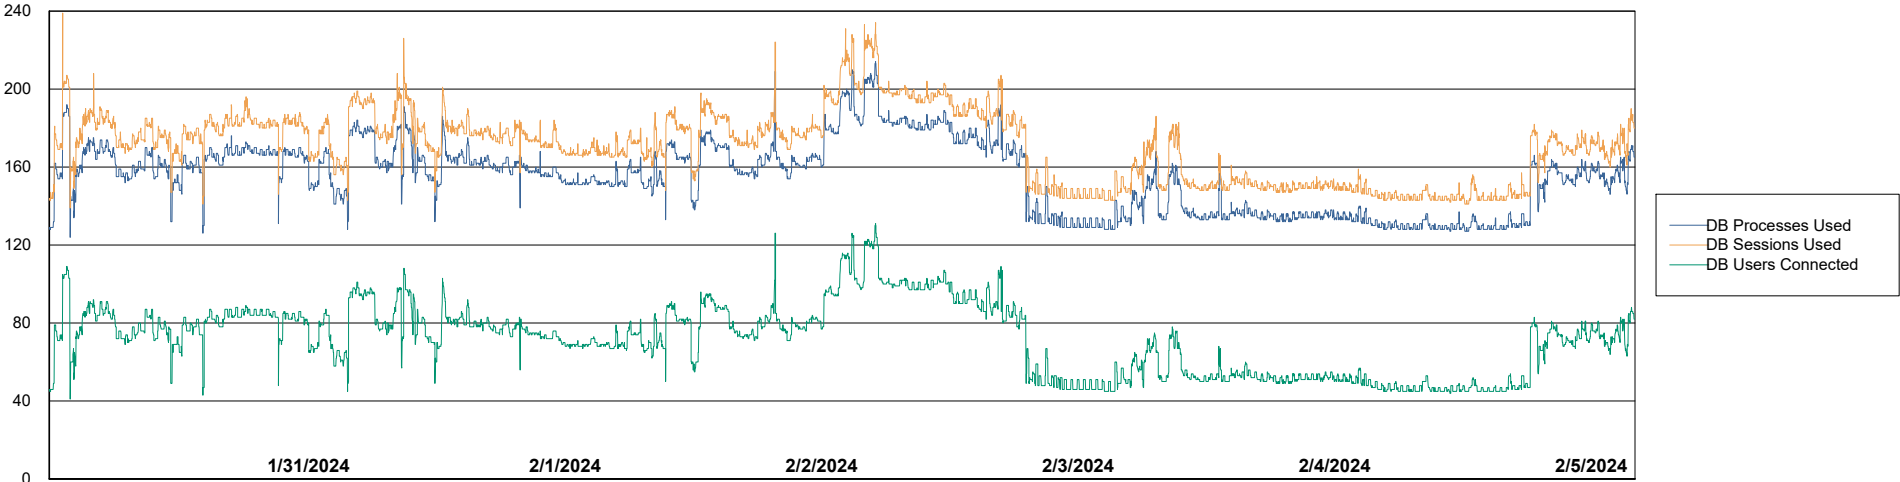

Weekly SLA Customer Report

Customer ELI_Production
Database ID 62

Database Performance ELI_PRD_FRASEQXPRDDB04_ABS1

Weekly SLA Customer Report

Customer ELI_Production
Database ID 62

Database Performance ELI_PRD_Primary_ABS1