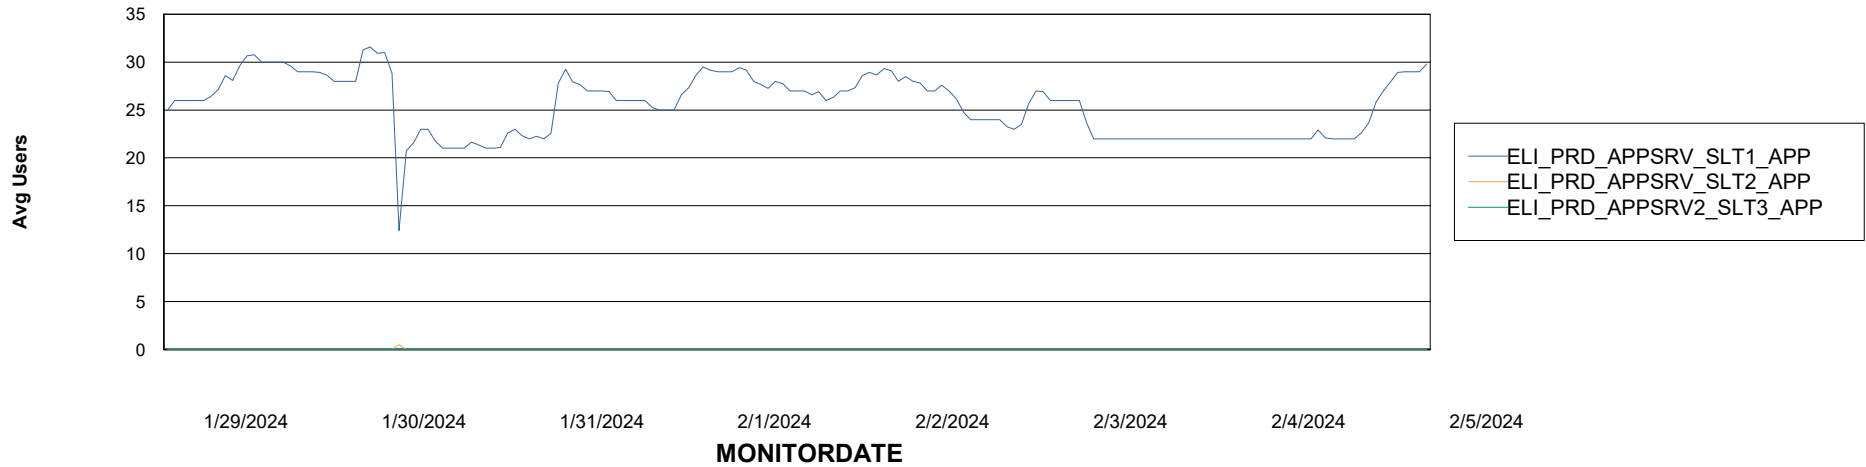

Avg memory used per ABS Server Service

Weekly SLA Customer Report

Customer ELI_Production
Database ID 62

ABSSolute Application Server Services

Avg memory used per ReportServer Service

Avg users per day per ABS server