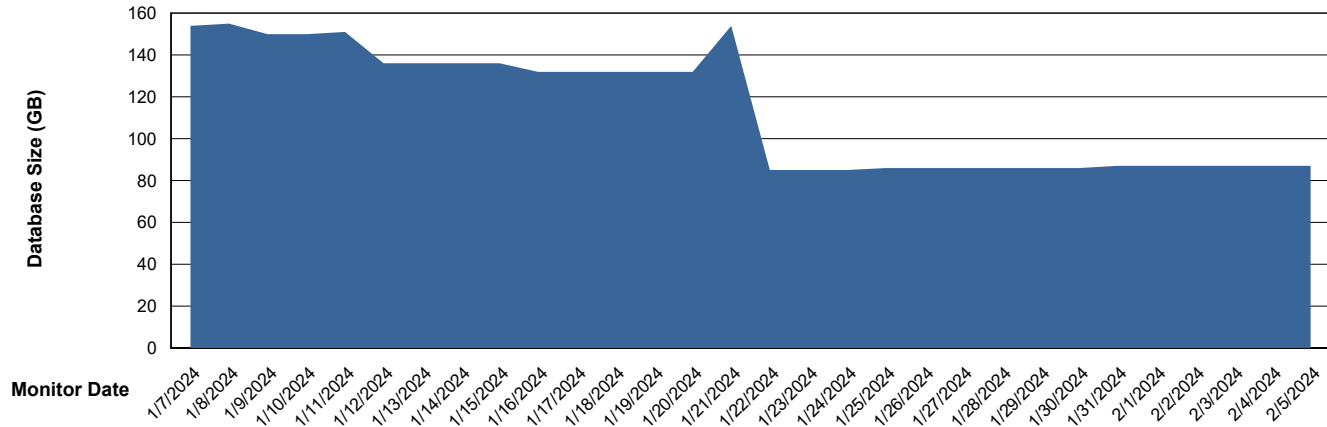

Weekly SLA Customer Report

Customer ELI_Production
Database ID 62

Database Performance ELI_PRD_STB_HSBABS1

DB Processes Max 1,000

Weekly SLA Customer Report

Customer ELI_Production
Database ID 62

DATABASE SIZE ELI_PRD_FRASEQXPRDDB04_ABS1

Database growth over last month

DATABASE SIZE ELI_PRD_Primary_ABS1

Database growth over last month

Weekly SLA Customer Report

Customer ELI_Production
Database ID 62

Database Tablespace ELI_PRD_FRASEQXPRDDB04_ABS1