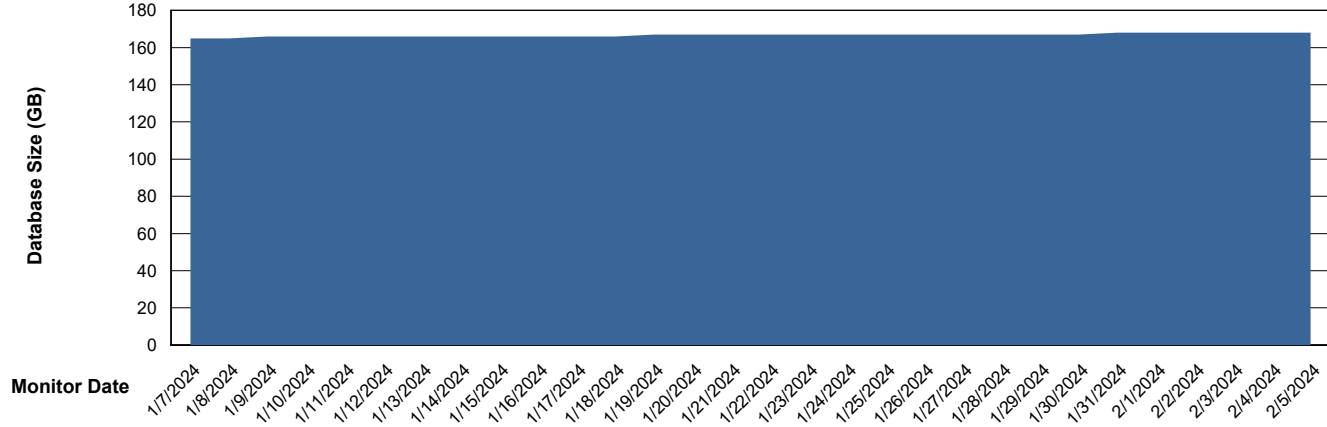

Weekly SLA Customer Report

Customer ELI_Production
Database ID 62

Database Performance ELI_PRD_STB_HSBABS1

DB Processes Max 1,000

Weekly SLA Customer Report

Customer ELI_Production
Database ID 62

DATABASE SIZE ELI_PRD_FRASEQXPRDDB04_ABS1

Database growth over last month

DATABASE SIZE ELI_PRD_Primary_ABS1

Database growth over last month

Weekly SLA Customer Report

Customer ELI_Production
Database ID 62

Database Tablespace ELI_PRD_FRASEQXPRDDB04_ABS1