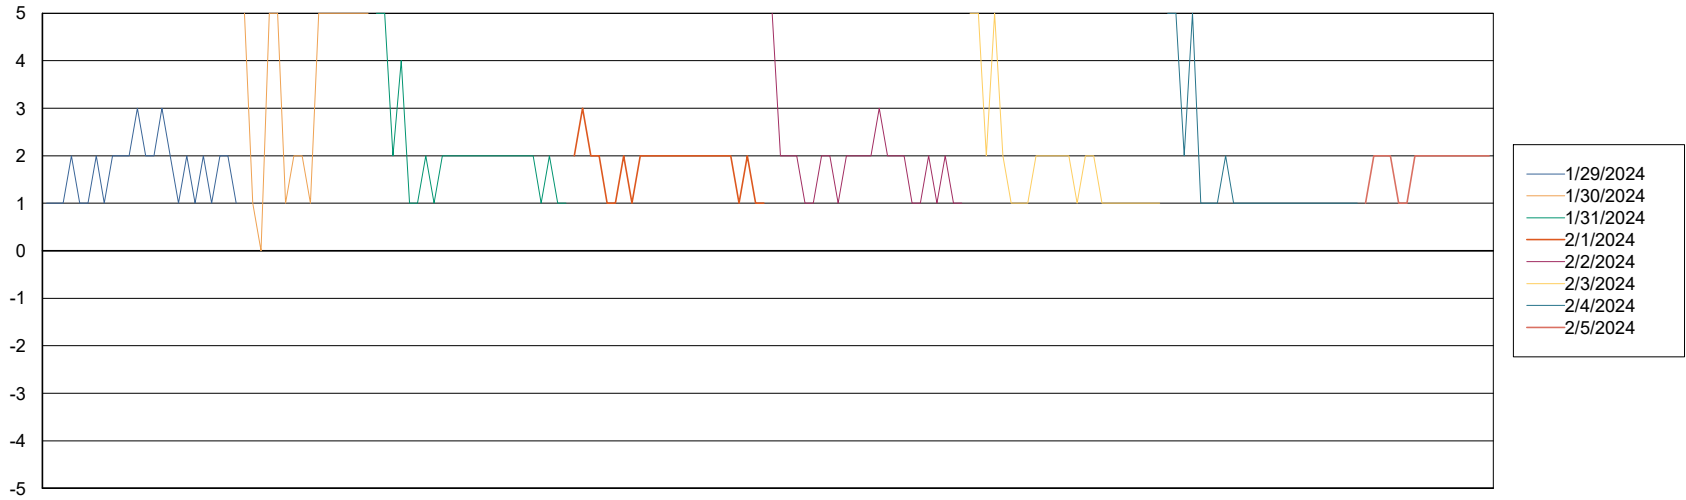

Standby Database Health ELI_Production

Recovery lag for last 7 days