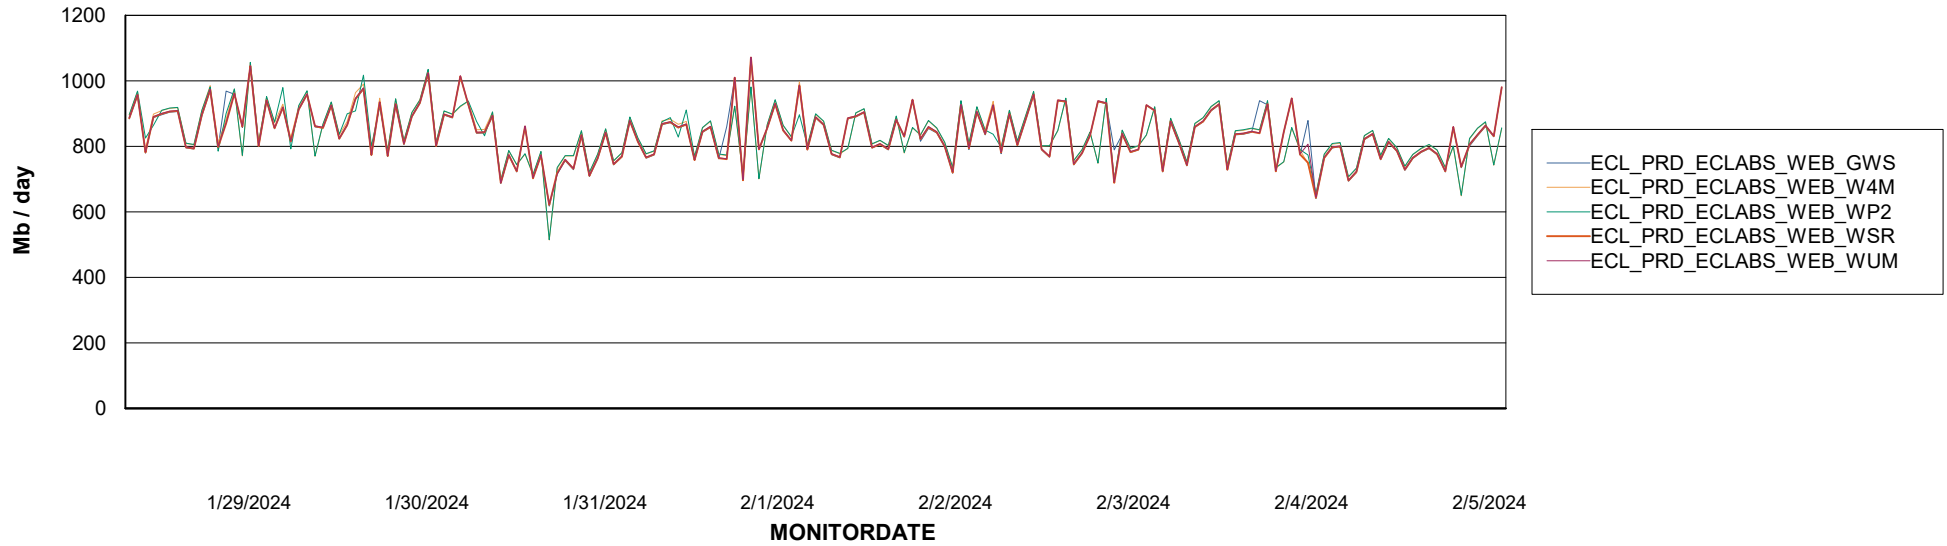

ABSSolute Web Component Services

Avg memory used per ABS Web component