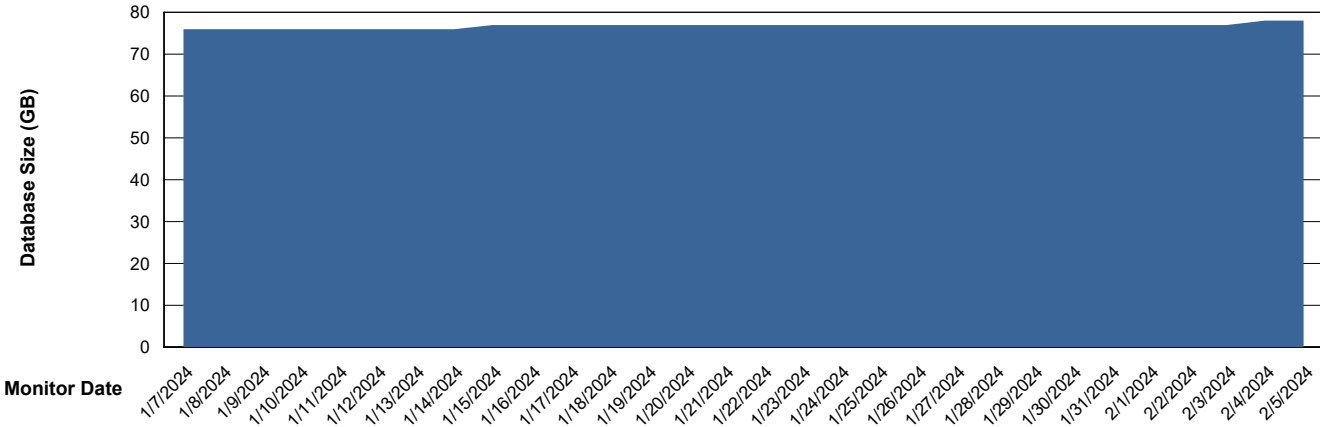

DB Processes Max 1,000

Weekly SLA Customer Report

Customer ECL_Production
 Database ID 156

DATABASE SIZE ECL_PRD_ECLABS_ABS1

Database growth over last month

Database Tablespace ECL_PRD_ECLABS_ABS1

Date	Tablespace Name	Filesize (Gb)	Usedsize (Gb)	Percentage free
2/5/2024	ABSDATA	81	56	31
	INDX	10	6	36
2/4/2024	ABSDATA	81	56	31
	INDX	10	6	36
2/3/2024	ABSDATA	81	56	31
	INDX	10	6	36
2/2/2024	ABSDATA	81	56	31
	INDX	10	6	36
2/1/2024	ABSDATA	81	55	32
	INDX	10	6	36
1/31/2024	ABSDATA	81	55	32
	INDX	10	6	37
1/30/2024	ABSDATA	81	55	32
	INDX	10	6	37

Weekly SLA Customer Report

Customer ECL_Production
Database ID 156

Standby Database Health ECL_Production

Recovery lag for last 7 days

Weekly SLA Customer Report

Customer ECL_Production
Database ID 156

ABSSolute Application Server Services