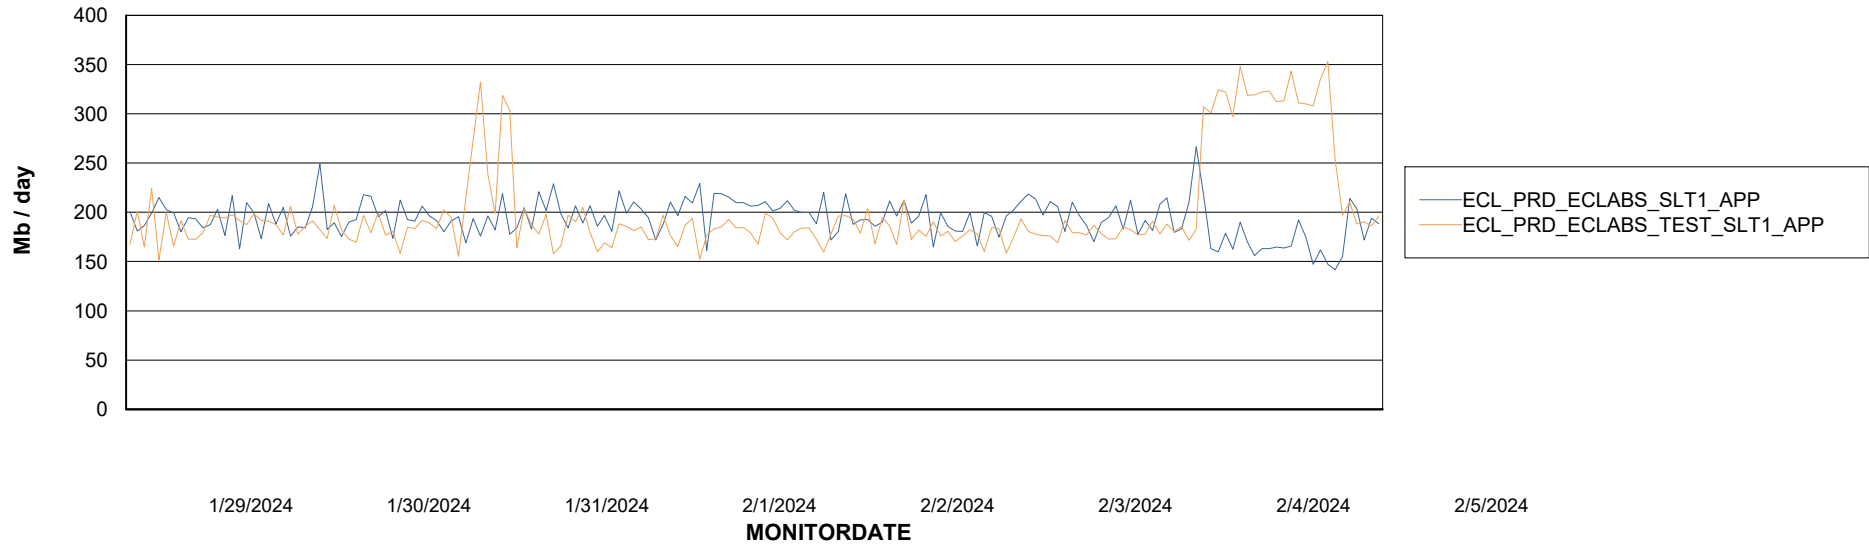

ABSSolute Application Server Services

Avg memory used per ABS Server Service