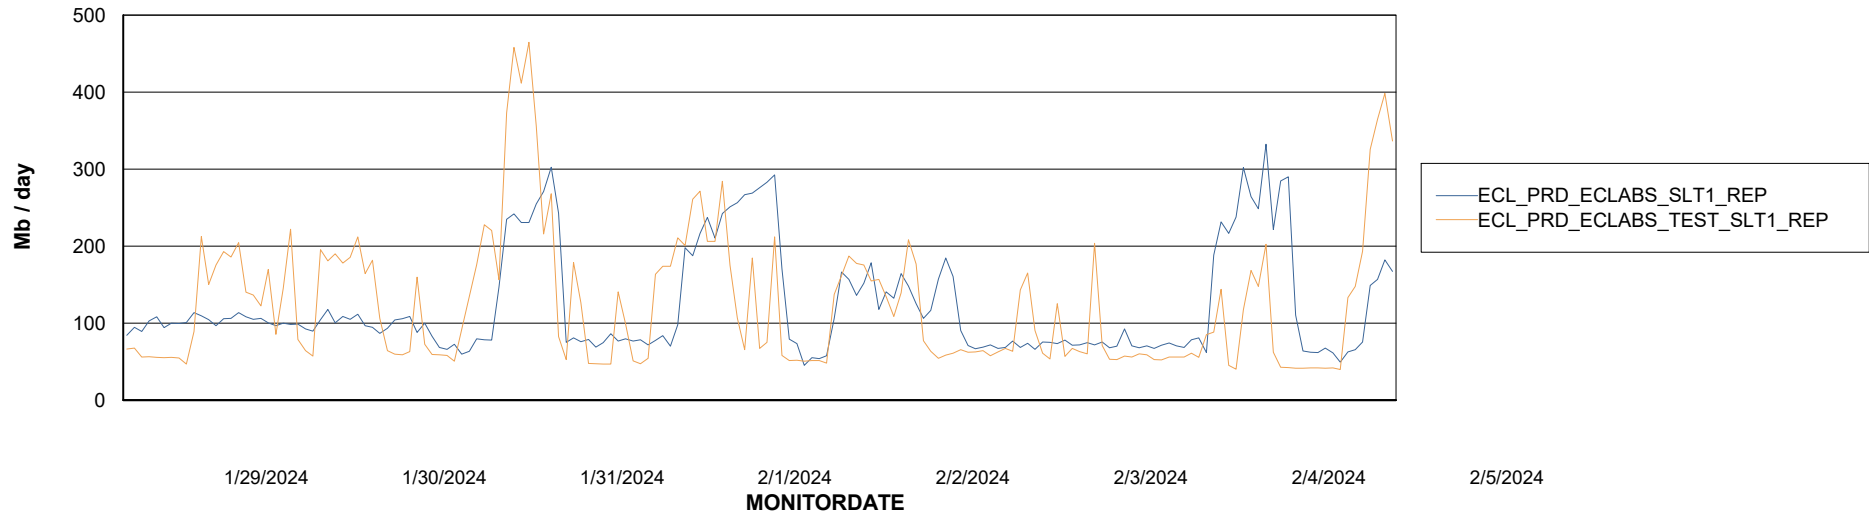

Avg memory used per ABS Server Service

Avg users per day per ABS server

Weekly SLA Customer Report

Customer ECL_Production
Database ID 156

ABSSolute Application ReportServer Services

Avg memory used per ReportServer Service