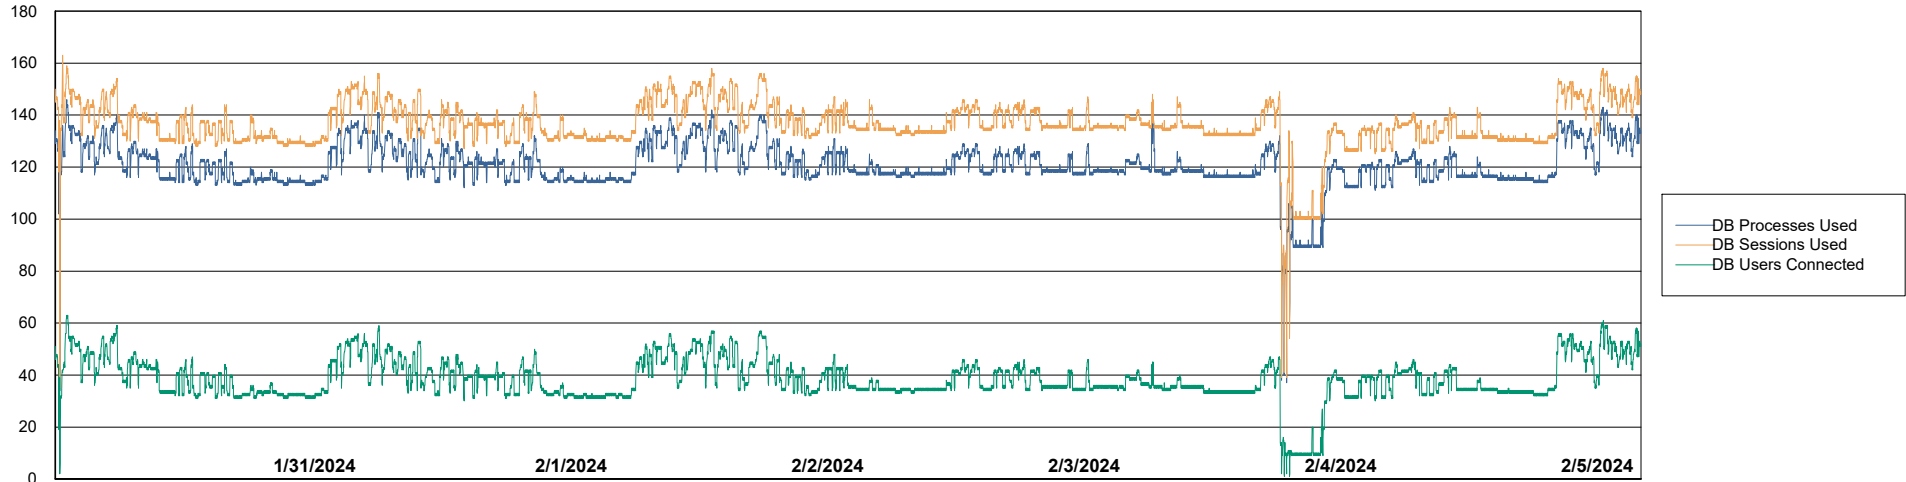

Weekly SLA Customer Report

Customer ECL_Production
Database ID 156

Harddisk Usage ECL_PRD_ECLABS-WEB

	Free disk space on C: (%)	Total disk space on C: (Gb)	Used disk space on C: (Gb)
2/5/2024	50	99	49
2/4/2024	51	99	49
2/3/2024	51	99	49
2/2/2024	51	99	49
2/1/2024	51	99	49
1/31/2024	50	99	49
1/30/2024	50	99	50

Weekly SLA Customer Report

Customer ECL_Production
Database ID 156

Database Performance ECL_PRD_ECLABS_ABS1

Weekly SLA Customer Report

Customer ECL_Production
Database ID 156

Database Performance ECL_PRD_ECLABS-TEST_HSBABS1