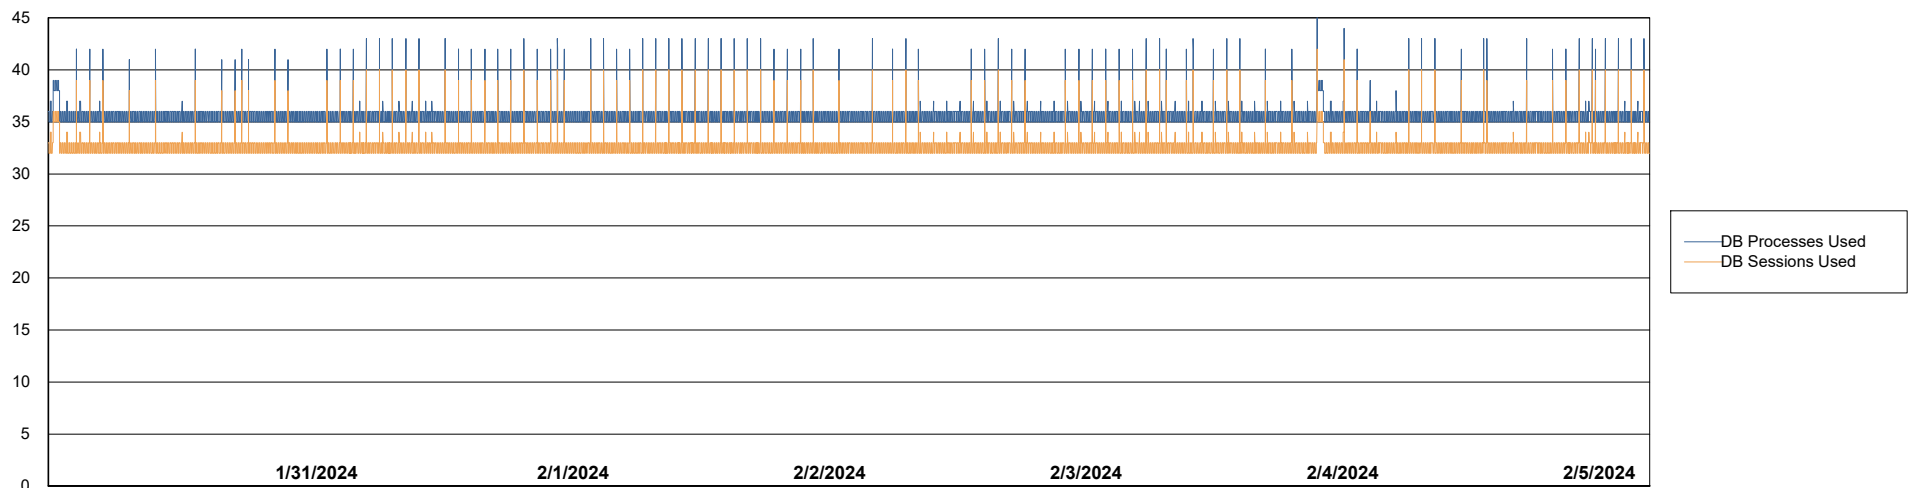

Weekly SLA Customer Report

Customer ECL_Production
Database ID 156

Database Performance ECL_PRD_ECLABS_ABS1

Weekly SLA Customer Report

Customer ECL_Production
Database ID 156

Database Performance ECL_PRD_ECLABS-TEST_HSBABS1

DB Processes Max 1,000

Weekly SLA Customer Report

Customer ECL_Production
 Database ID 156

DATABASE SIZE ECL_PRD_ECLABS_ABS1

Database growth over last month

Database Tablespace ECL_PRD_ECLABS_ABS1

Date	Tablespace Name	Filesize (Gb)	Usedsize (Gb)	Percentage free
2/5/2024	ABSDATA	81	56	31
	INDX	10	6	36
2/4/2024	ABSDATA	81	56	31
	INDX	10	6	36
2/3/2024	ABSDATA	81	56	31
	INDX	10	6	36
2/2/2024	ABSDATA	81	56	31
	INDX	10	6	36
2/1/2024	ABSDATA	81	55	32
	INDX	10	6	36
1/31/2024	ABSDATA	81	55	32
	INDX	10	6	37
1/30/2024	ABSDATA	81	55	32
	INDX	10	6	37