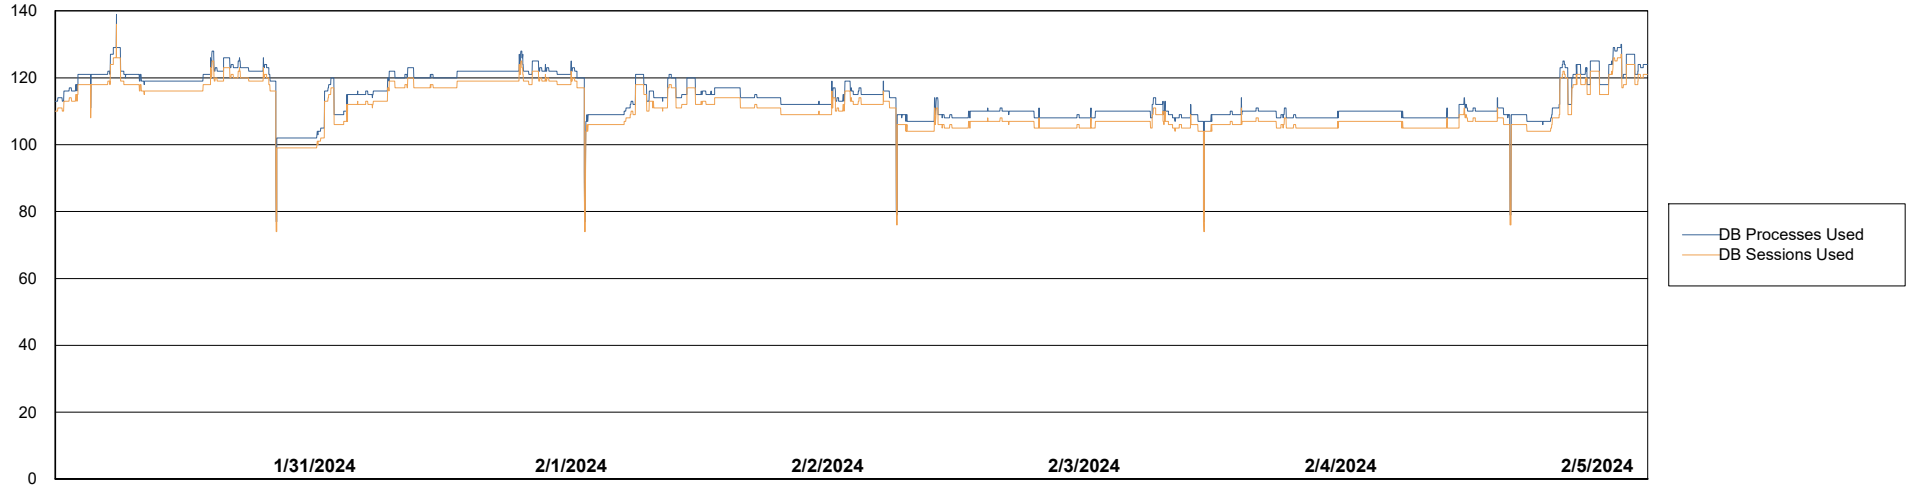

Database Performance DFD_PRD_S-S-ORACLE01-F_ABS1

DB Processes Max 4
DB Sessions Max 600