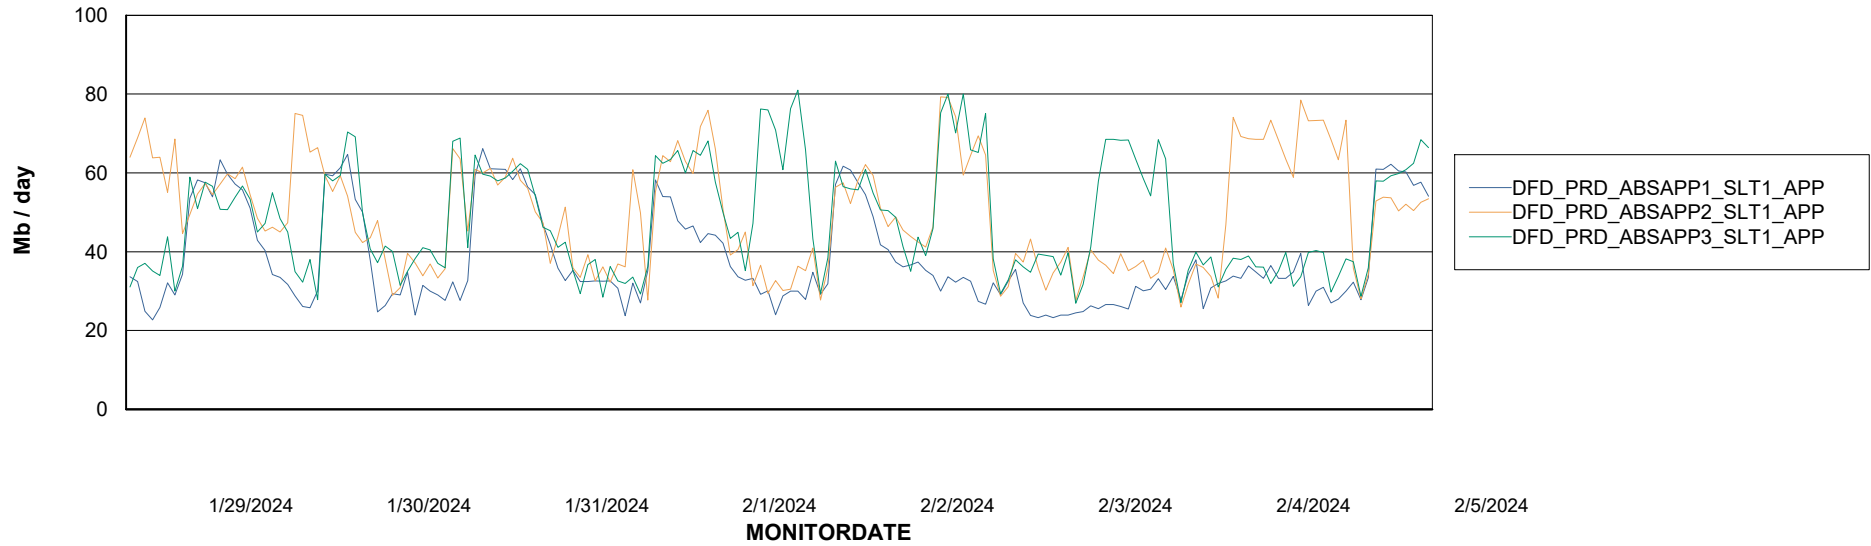

ABSSolute Application Server Services

Avg memory used per ABS Server Service