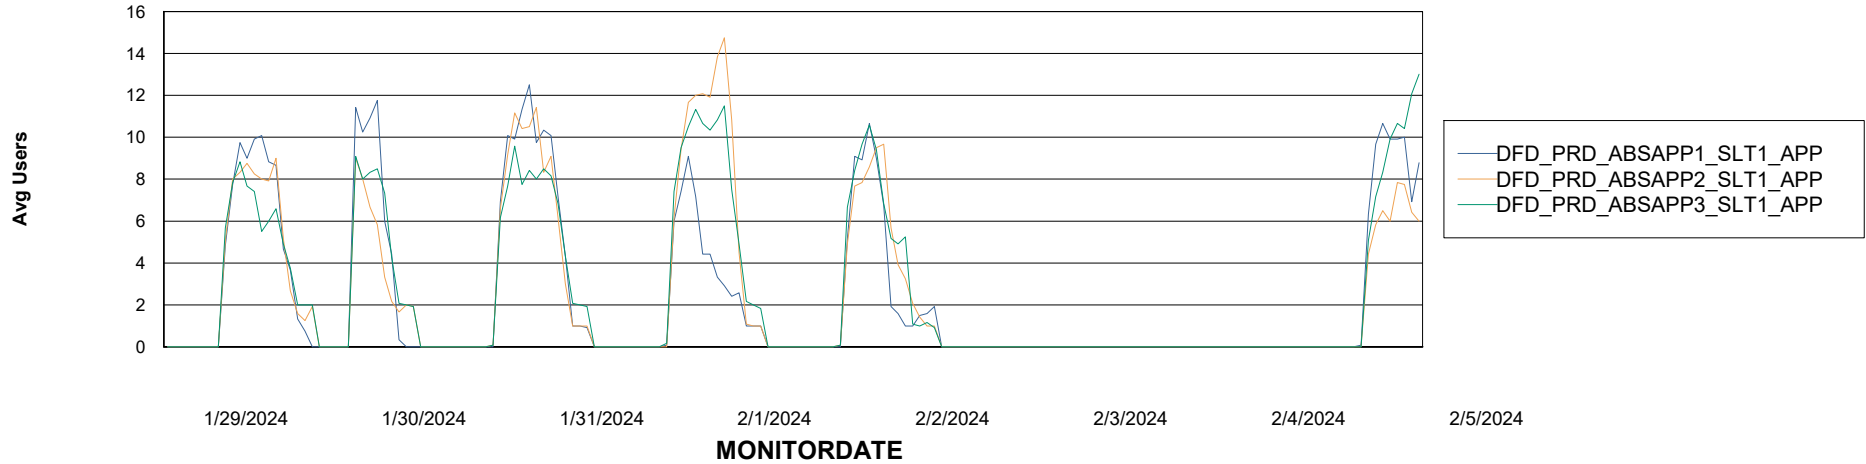

Weekly SLA Customer Report

Customer DFD_Production
Database ID 39

ABSSolute Application Server Services

Avg memory used per ABS Server Service

Avg users per day per ABS server

Weekly SLA Customer Report

Customer DFD_Production
Database ID 39