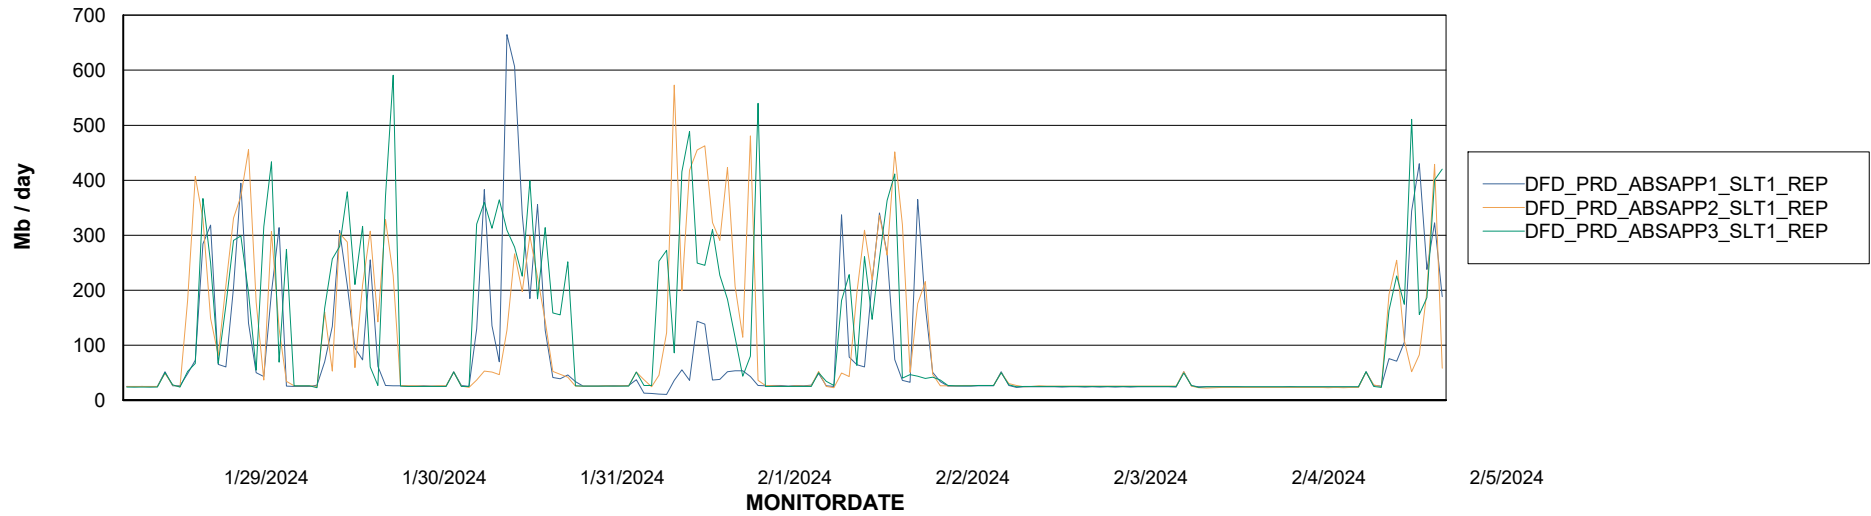

ABSSolute Application ReportServer Services

Avg memory used per ReportServer Service