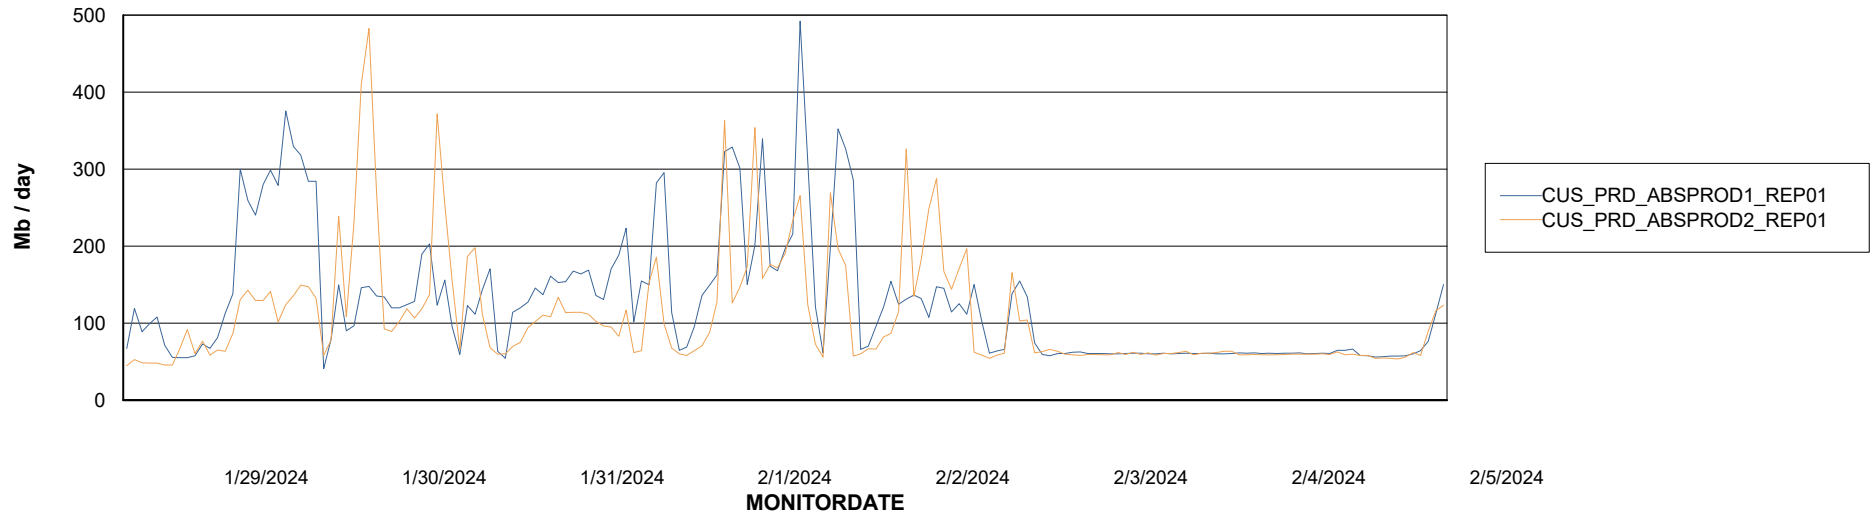

ABSSolute Application ReportServer Services

Avg memory used per ReportServer Service