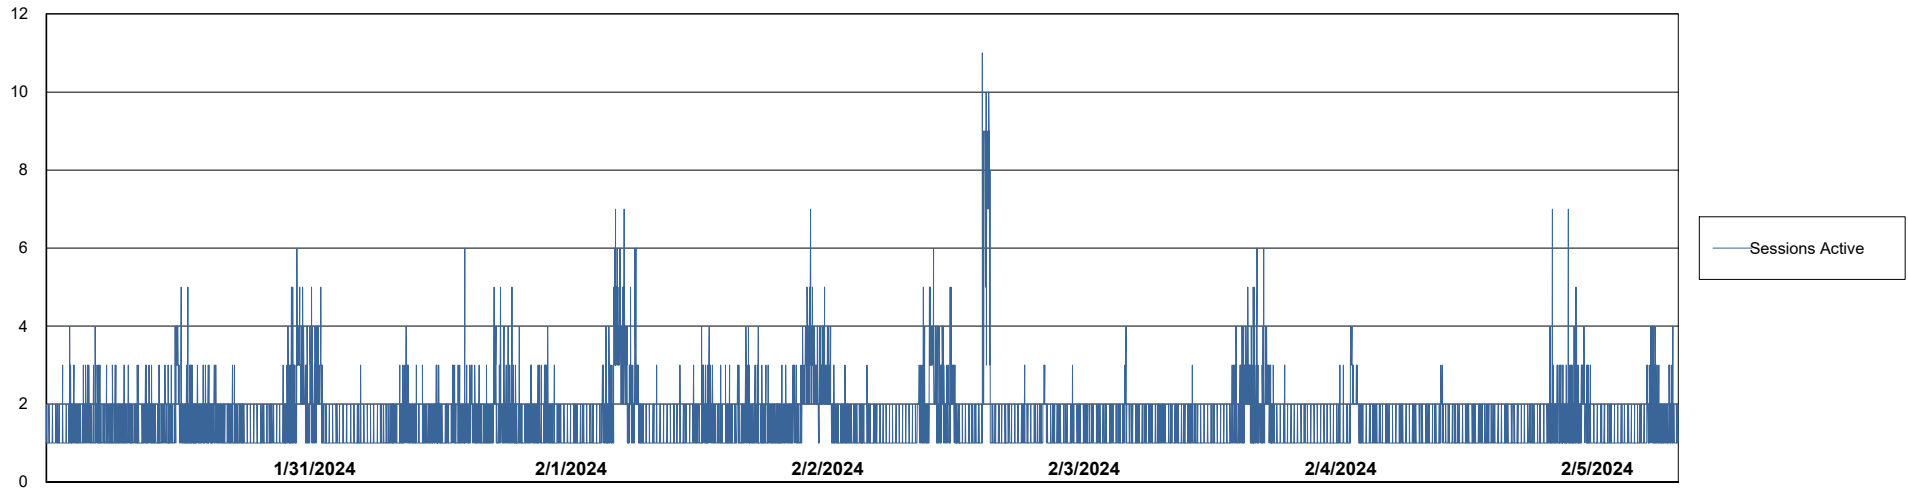

Weekly SLA Customer Report

Customer CUS_Production (24/7)
Database ID 131

Harddisk Usage CUS_PRD_ABSWEBPROD

	Free disk space on C: (%)	Total disk space on C: (Gb)	Used disk space on C: (Gb)
2/5/2024	90	199	20
2/4/2024	90	199	20
2/3/2024	90	199	20
2/2/2024	90	199	20
2/1/2024	90	199	20
1/31/2024	90	199	20
1/30/2024	90	199	20

Weekly SLA Customer Report

Customer CUS_Production (24/7)
Database ID 131

Database Performance CUS_PRD_ABSDB1_ABS1

Weekly SLA Customer Report

Customer CUS_Production (24/7)
Database ID 131

Database Performance CUS_PRD_ABSDB2_HSBABS1