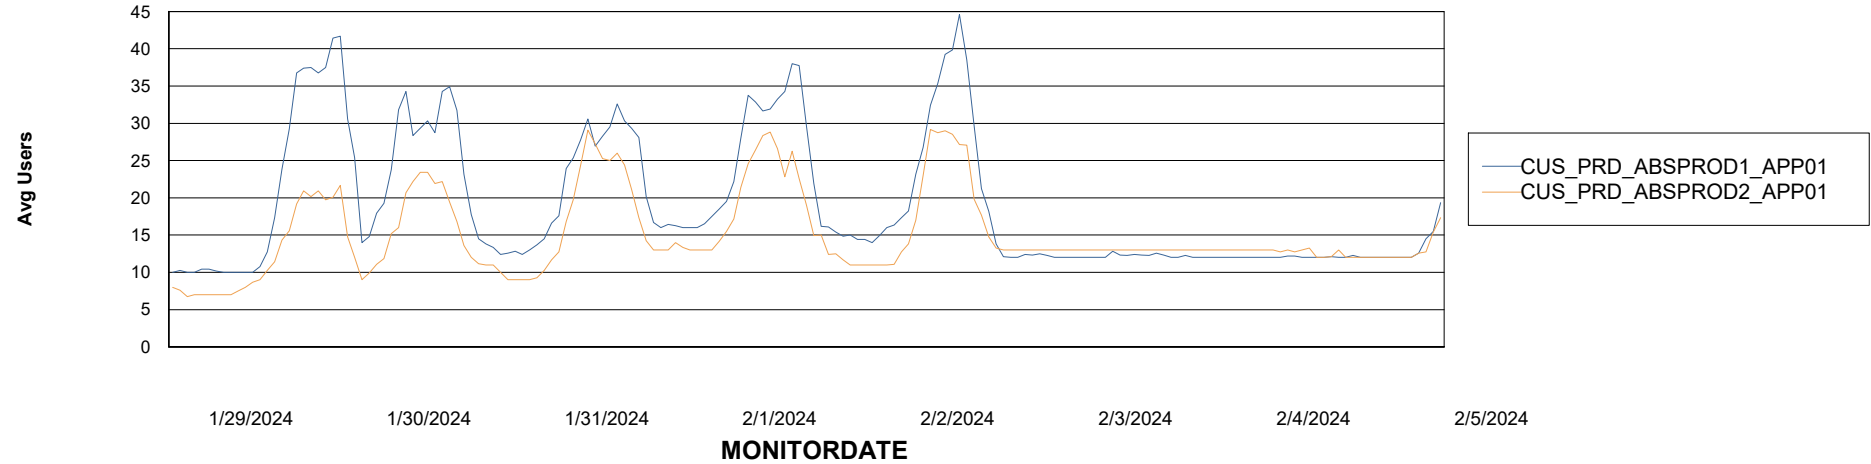

Avg users per day per ABS server