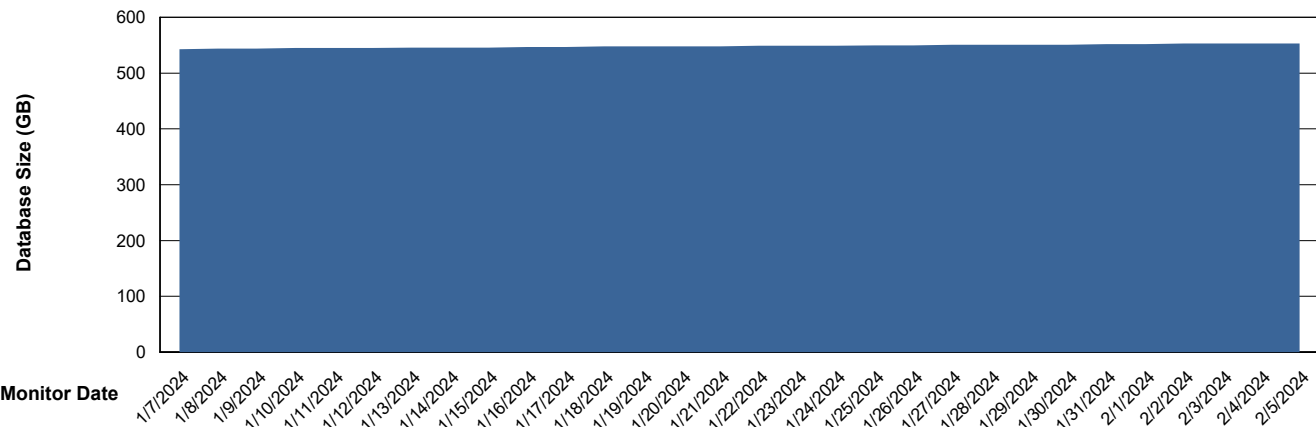

DB Processes Max 1,000

Weekly SLA Customer Report

Customer CUS_Production (24/7)
 Database ID 131

DATABASE SIZE CUS_PRD_ABSDB1_ABS1

Database growth over last month

Database Tablespace CUS_PRD_ABSDB1_ABS1

Date	Tablespace Name	Filesize (Gb)	Usedsize (Gb)	Percentage free
2/5/2024	ABSDATA	248	208	16
	INDX	393	330	16
2/4/2024	ABSDATA	248	208	16
	INDX	393	330	16
2/3/2024	ABSDATA	248	208	16
	INDX	393	330	16
2/2/2024	ABSDATA	248	207	16
	INDX	393	330	16
2/1/2024	ABSDATA	248	207	16
	INDX	393	330	16
1/31/2024	ABSDATA	248	207	16
	INDX	393	329	16
1/30/2024	ABSDATA	248	207	17
	INDX	393	329	16

Weekly SLA Customer Report

Customer CUS_Production (24/7)
Database ID 131

Standby Database Health CUS_Production (24/7)

Recovery lag for last 7 days

Weekly SLA Customer Report

Customer CUS_Production (24/7)
Database ID 131