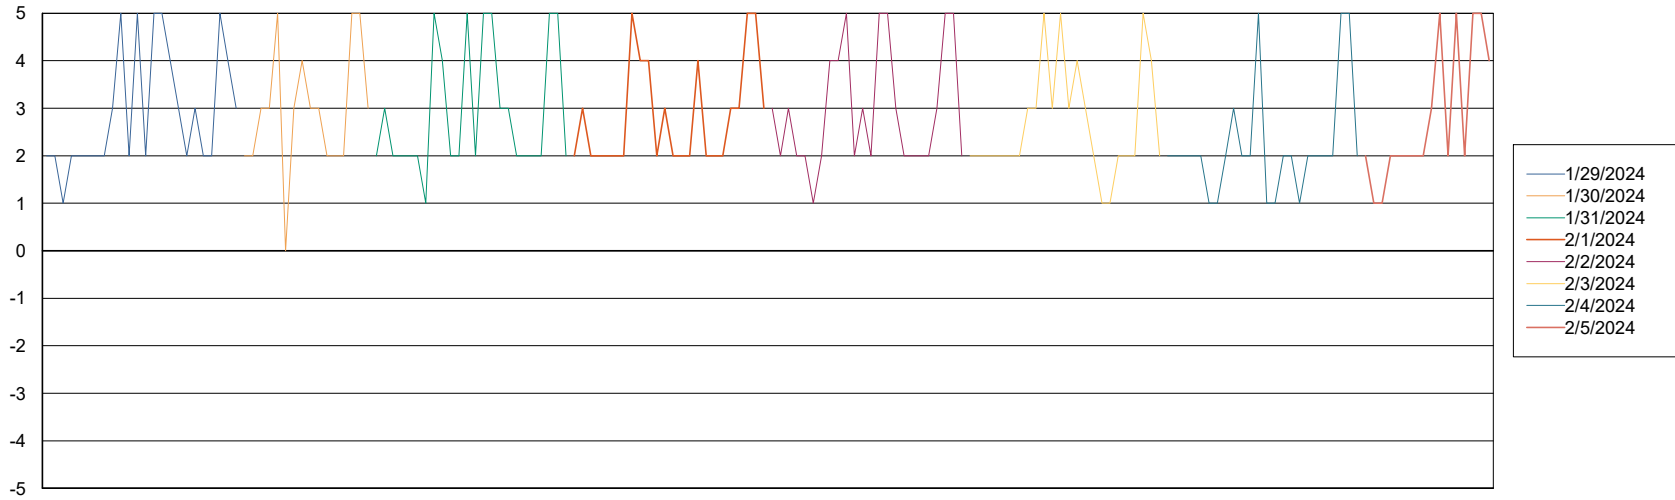

Standby Database Health CUS_Production (24/7)

Recovery lag for last 7 days