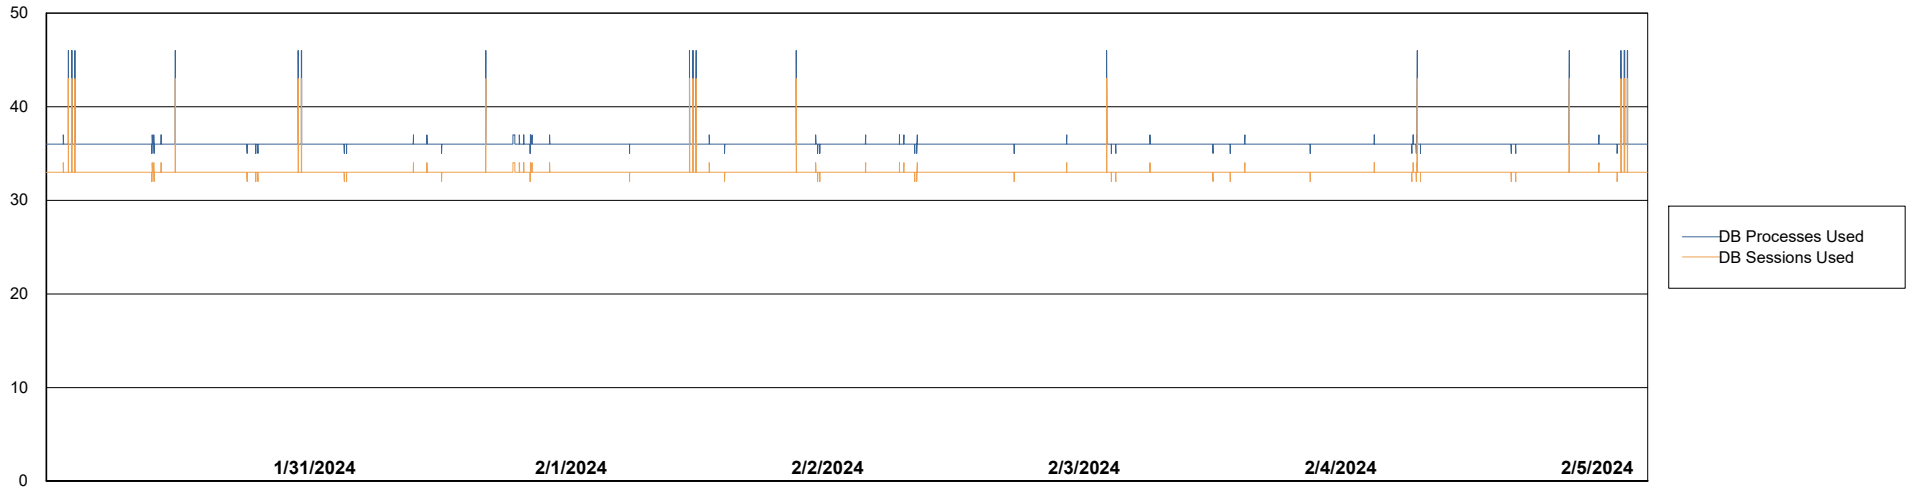

Database Performance CUS_PRD_ABSDB2_HSBABS1

DB Processes Max 1,000