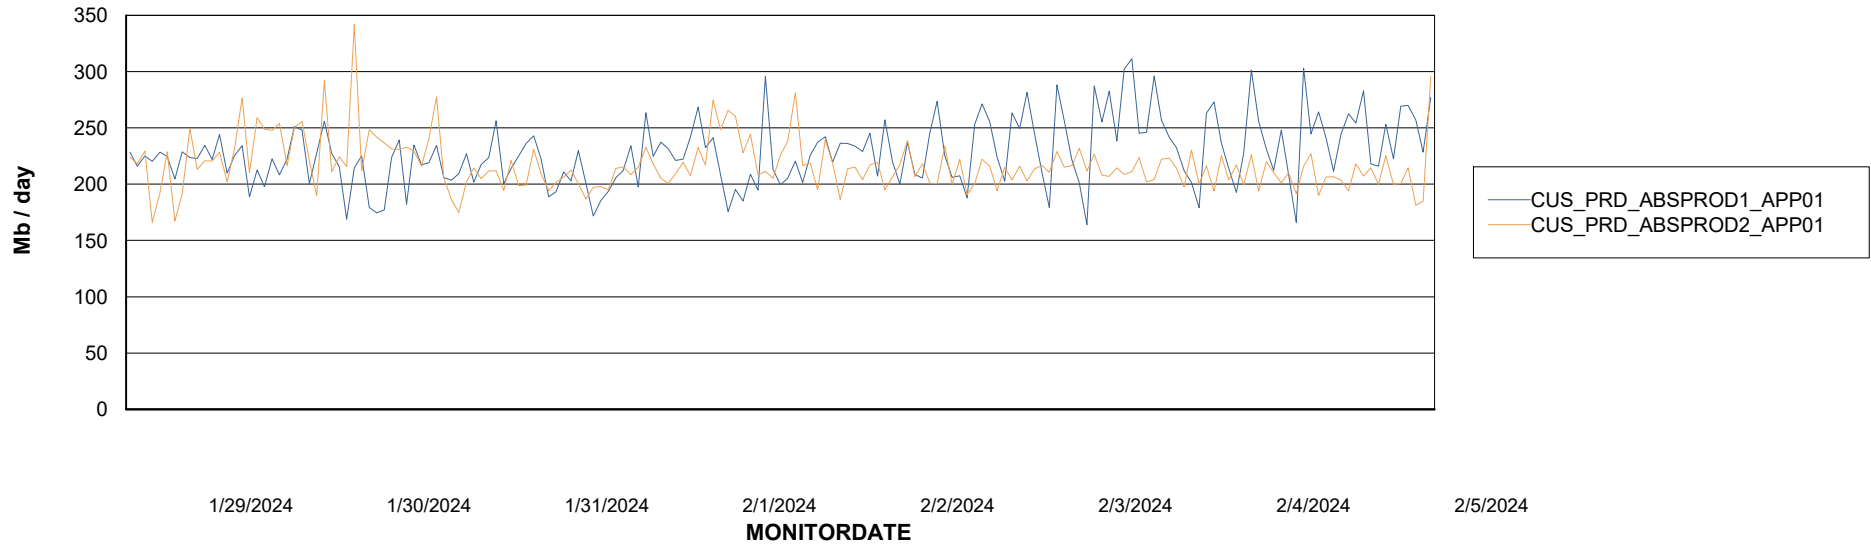

ABSSolute Application Server Services

Avg memory used per ABS Server Service