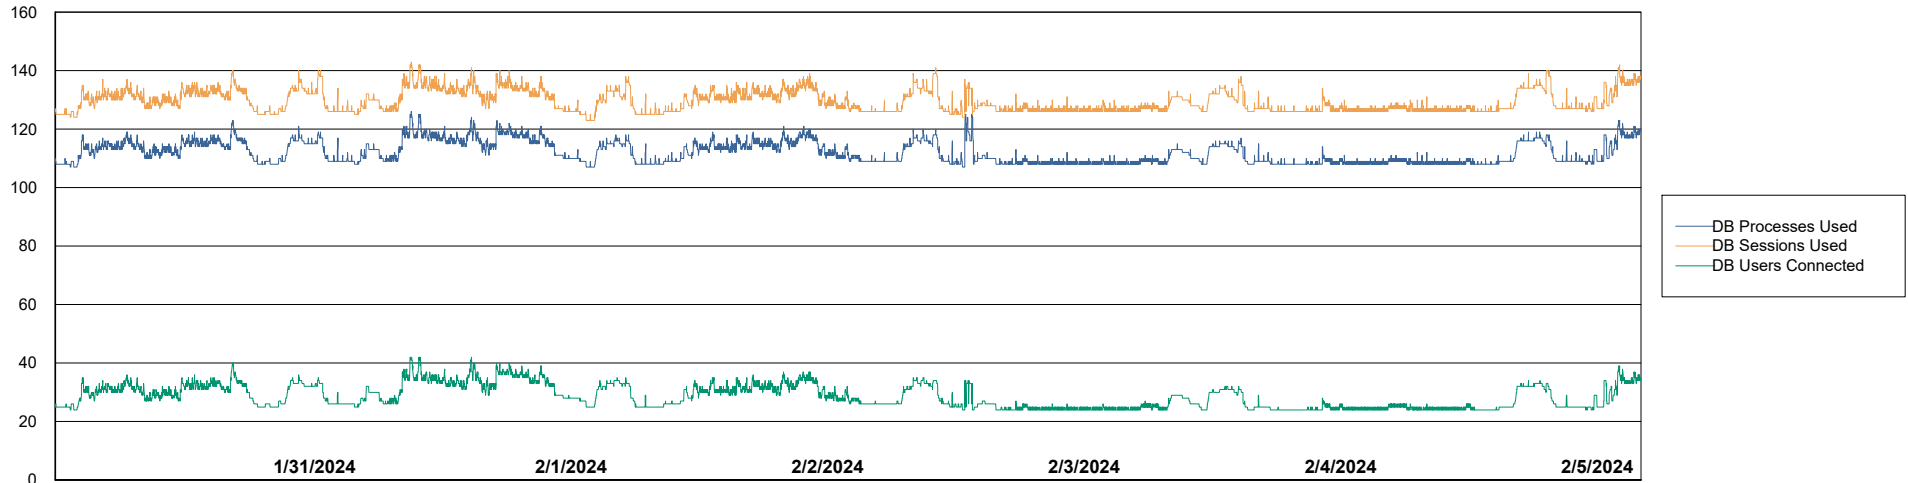

Weekly SLA Customer Report

Customer CUS_Production (24/7)
Database ID 131

Harddisk Usage CUS_PRD_ABSWEBPROD

	Free disk space on C: (%)	Total disk space on C: (Gb)	Used disk space on C: (Gb)
2/5/2024	90	199	20
2/4/2024	90	199	20
2/3/2024	90	199	20
2/2/2024	90	199	20
2/1/2024	90	199	20
1/31/2024	90	199	20
1/30/2024	90	199	20

Weekly SLA Customer Report

Customer CUS_Production (24/7)
Database ID 131

Database Performance CUS_PRD_ABSDB1_ABS1

Weekly SLA Customer Report

Customer CUS_Production (24/7)
Database ID 131

Database Performance CUS_PRD_ABSDB2_HSBABS1