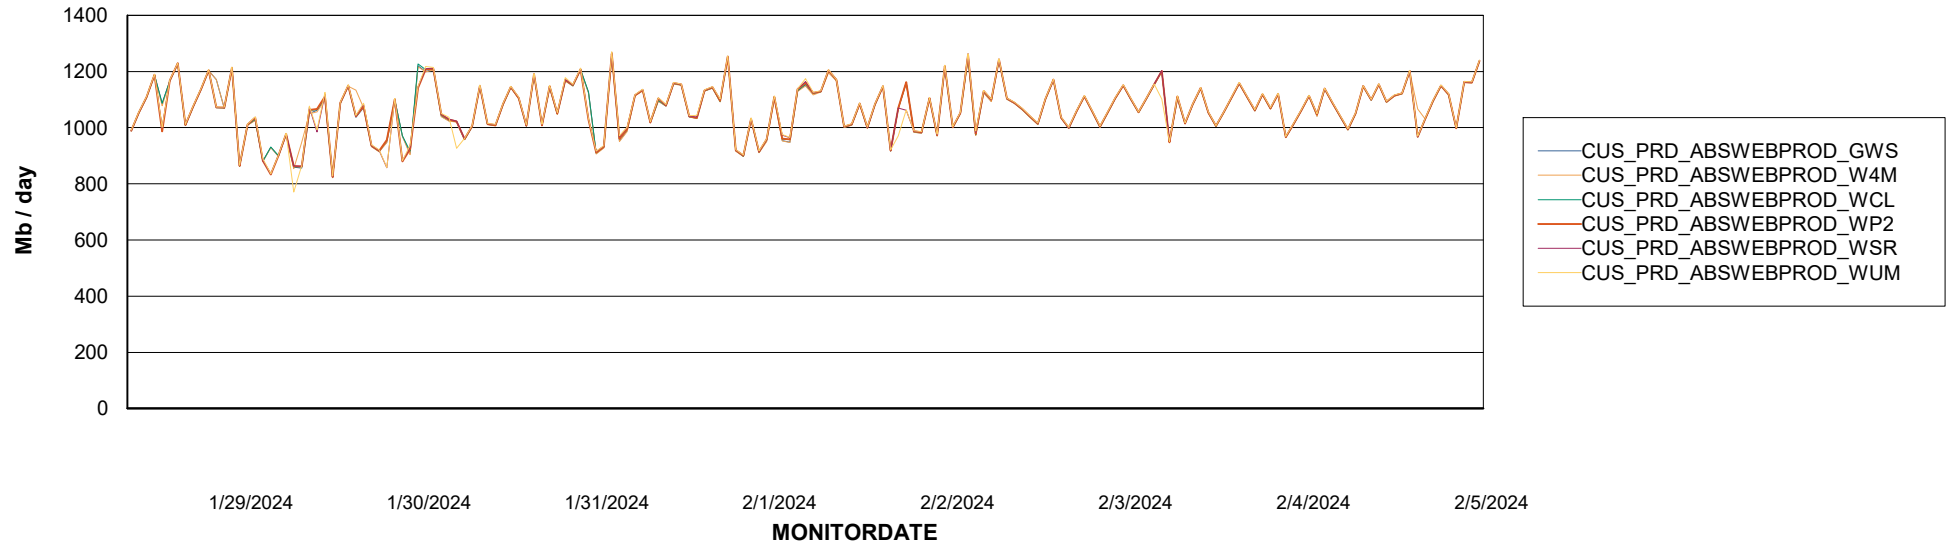

Avg memory used per ReportServer Service

Weekly SLA Customer Report

Customer CUS_Production (24/7)
Database ID 131

ABSSolute Web Component Services

Avg memory used per ABS Web component

Weekly SLA Customer Report