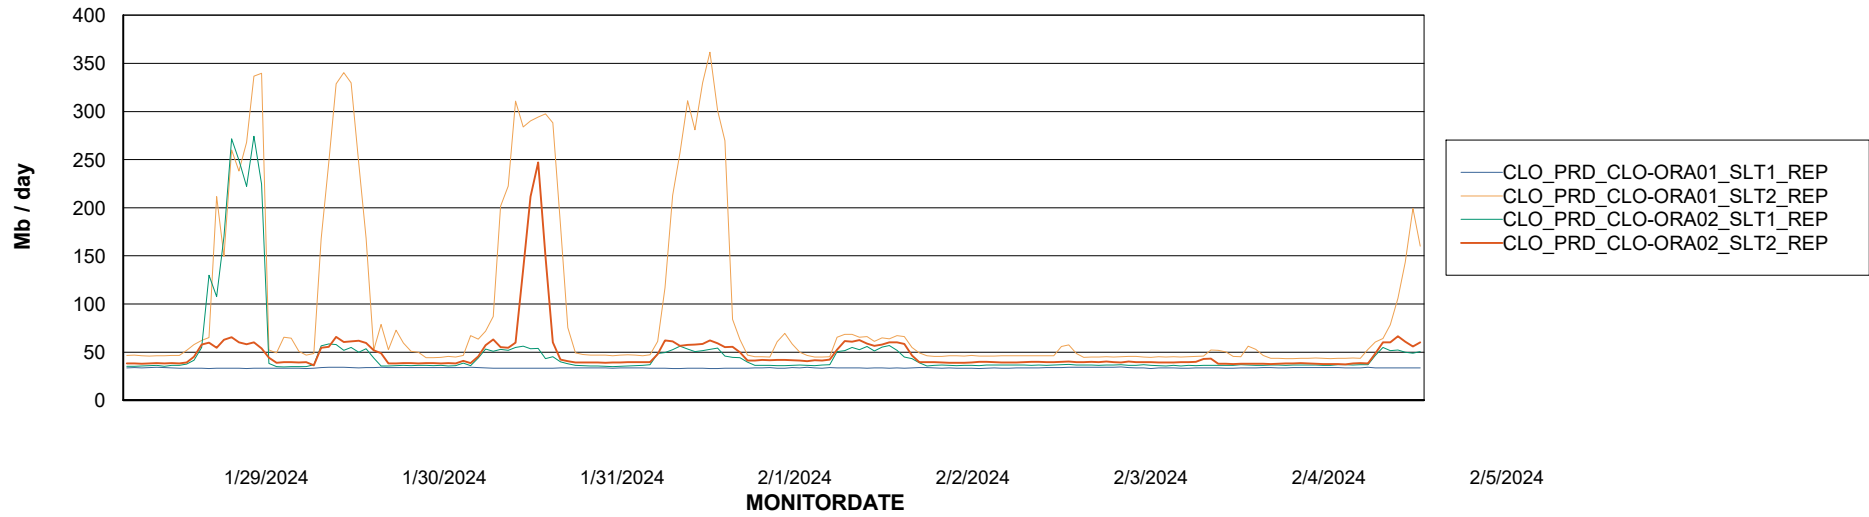

Avg memory used per ABS Server Service

Avg users per day per ABS server

Weekly SLA Customer Report

Customer CLO Production
Database ID 38

ABSSolute Application ReportServer Services

Avg memory used per ReportServer Service