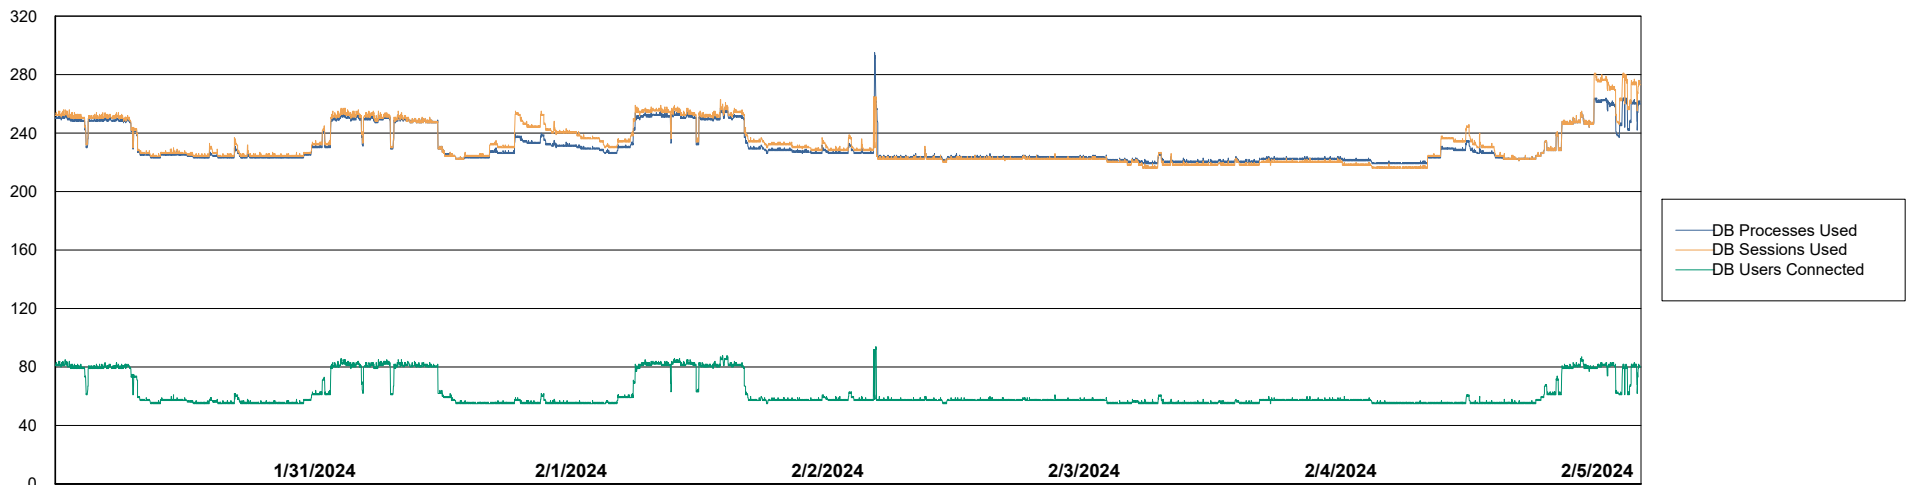

Database Performance CLO_PRD_CLO-ORA01_ABS1