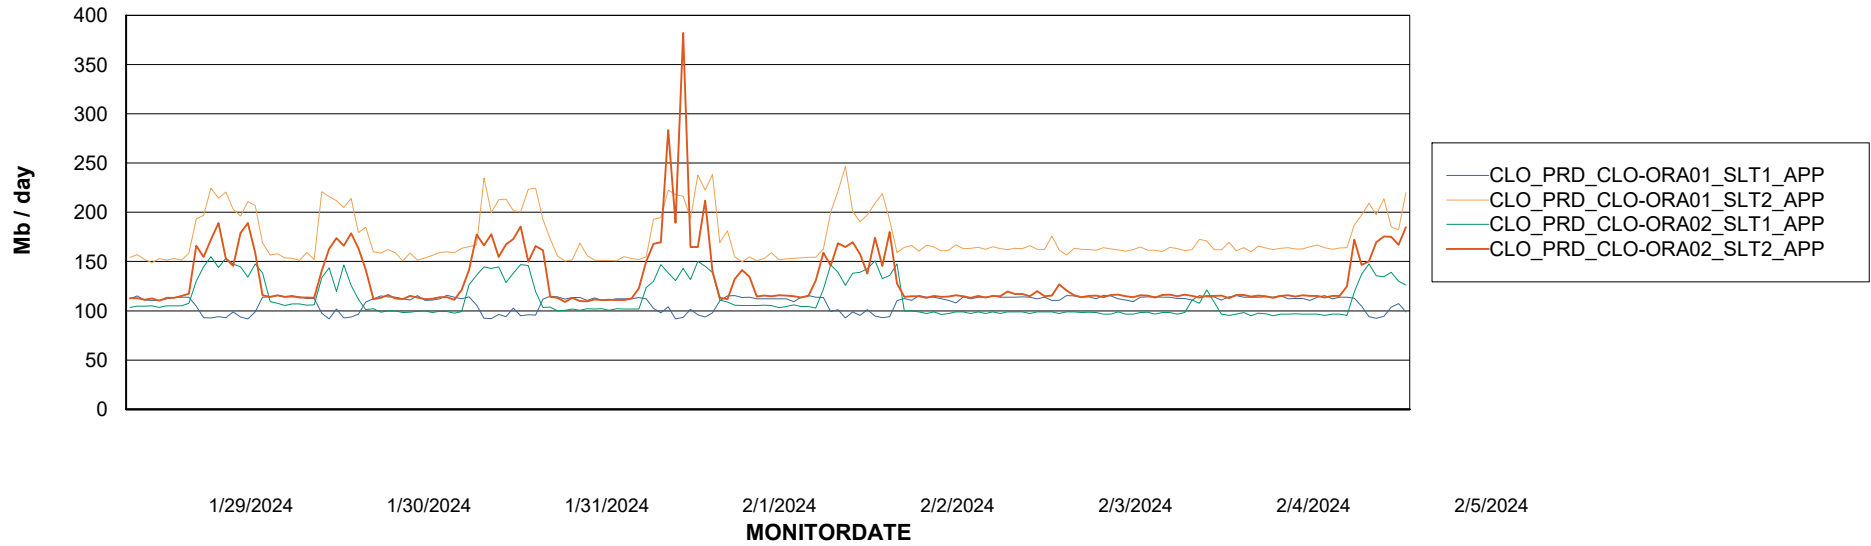

ABSSolute Application Server Services

Avg memory used per ABS Server Service