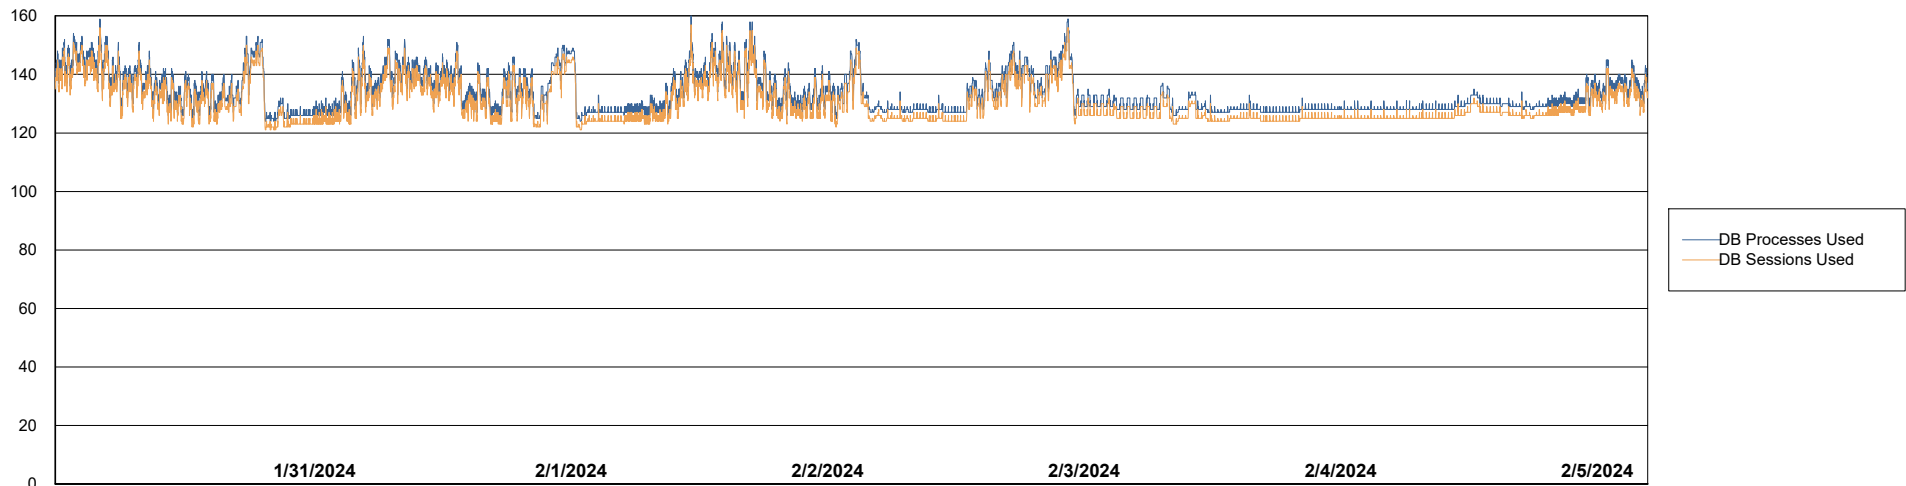

# Weekly SLA Customer Report

Customer CIW Production  
Database ID 45

Database Performance CIW\_PRD\_ORACLE9\_HSBABS1

DB Processes Max 300