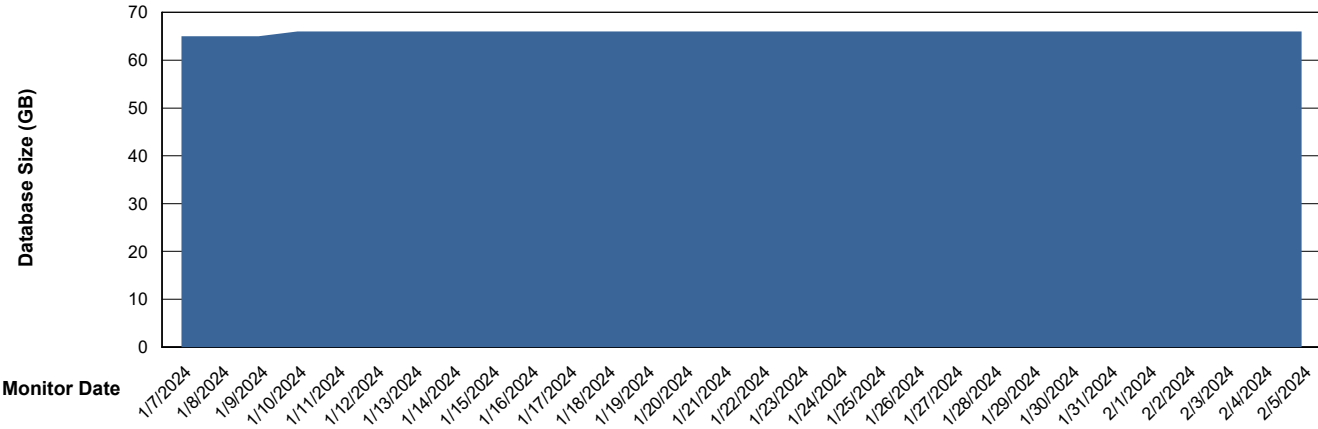

Database growth over last month

Database Tablespace CIW_PRD_ORACLE8_ABS1

Date	Tablespace Name	Filesize (Gb)	Usedsize (Gb)	Percentage free
2/5/2024	ABSDATA	62	51	17
	INDX	12	8	37
2/4/2024	ABSDATA	62	51	17
	INDX	12	8	37
2/3/2024	ABSDATA	62	51	17
	INDX	12	8	37
2/2/2024	ABSDATA	62	51	17
	INDX	12	8	37
2/1/2024	ABSDATA	62	51	17
	INDX	12	8	37
1/31/2024	ABSDATA	62	51	17
	INDX	12	8	37
1/30/2024	ABSDATA	62	51	17
	INDX	12	8	37