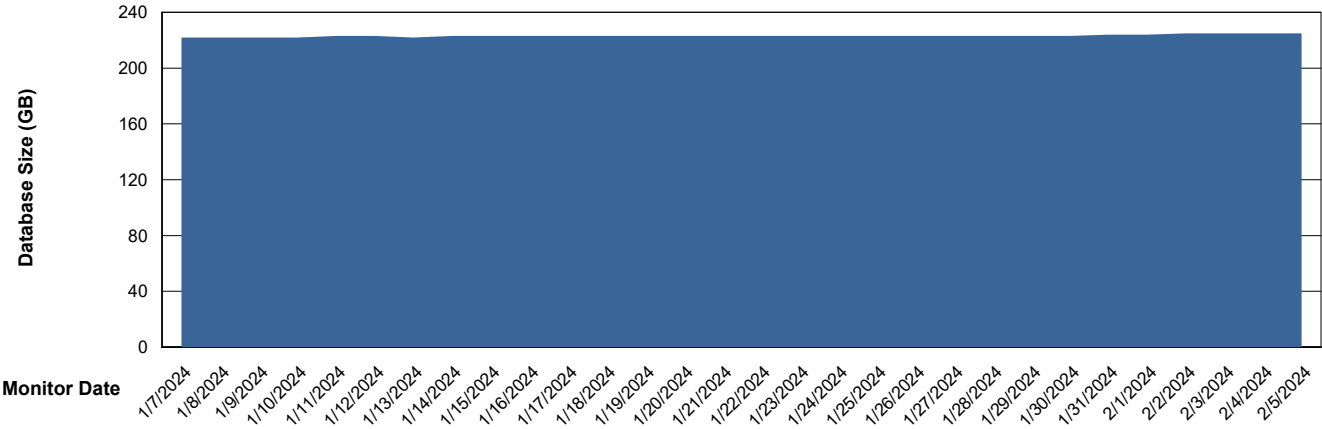

DATABASE SIZE BNLDB_Production

Database growth over last month

Database Tablespace BNLDB_Production

Date	Tablespace Name	Filesize (Gb)	Usedsize (Gb)	Percentage free
2/5/2024	ABSDATA	105	68	35
	INDX	200	147	26
2/4/2024	ABSDATA	105	68	35
	INDX	200	147	26
2/3/2024	ABSDATA	105	68	35
	INDX	200	147	26
2/2/2024	ABSDATA	105	68	35
	INDX	200	147	26
2/1/2024	ABSDATA	105	68	35
	INDX	200	147	27
1/31/2024	ABSDATA	105	68	35
	INDX	200	146	27
1/30/2024	ABSDATA	105	68	35
	INDX	200	146	27