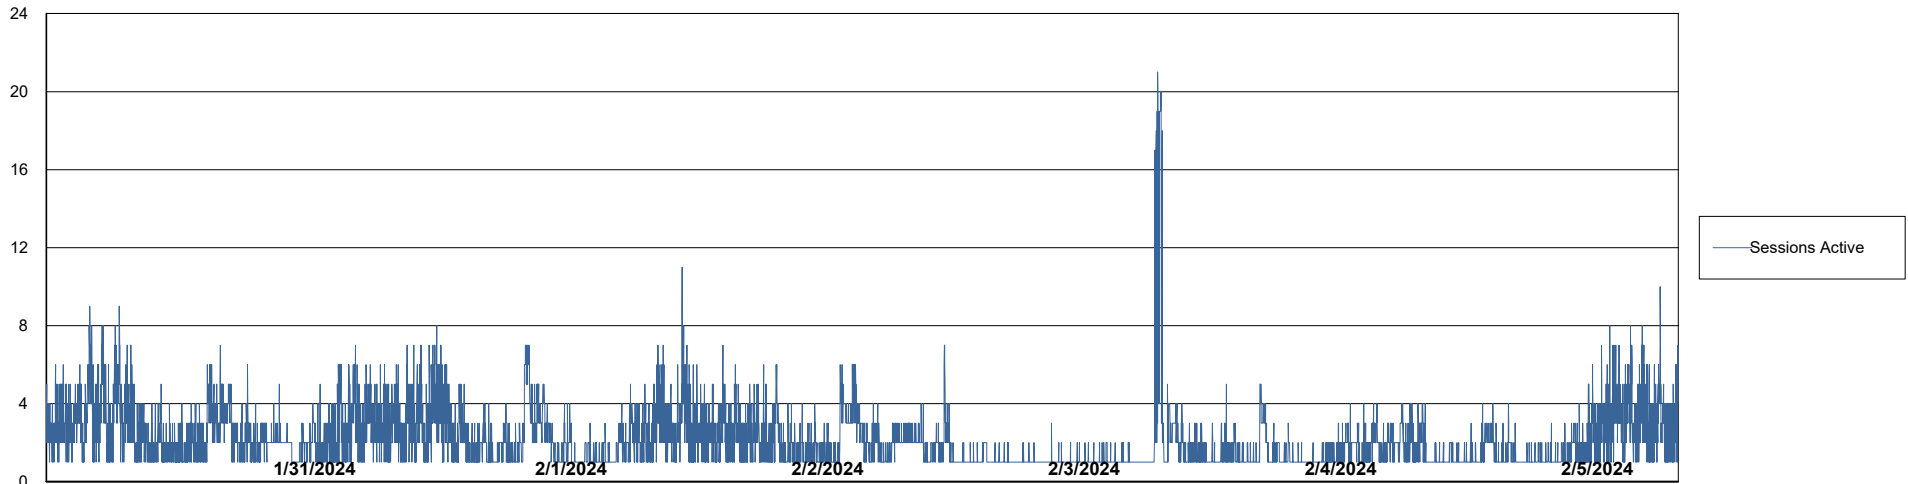

Database Performance BNLDB_Production