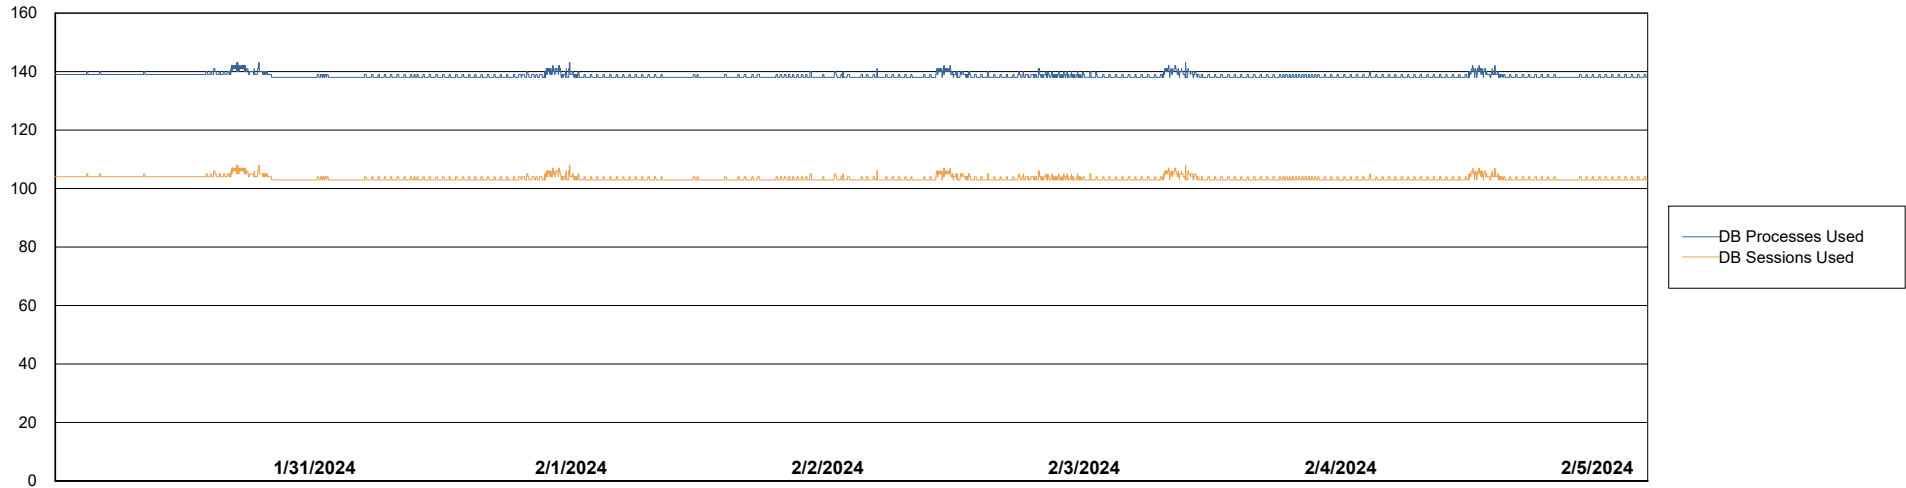

Weekly SLA Customer Report

Customer BNL_Production
Database ID 83

Database Performance BNLDB_Production

Weekly SLA Customer Report

Customer BNL_Production
Database ID 83

Database Performance BNLDB_Standby

DB Processes Max 0
DB Processes Max 4
DB Processes Max 1,000