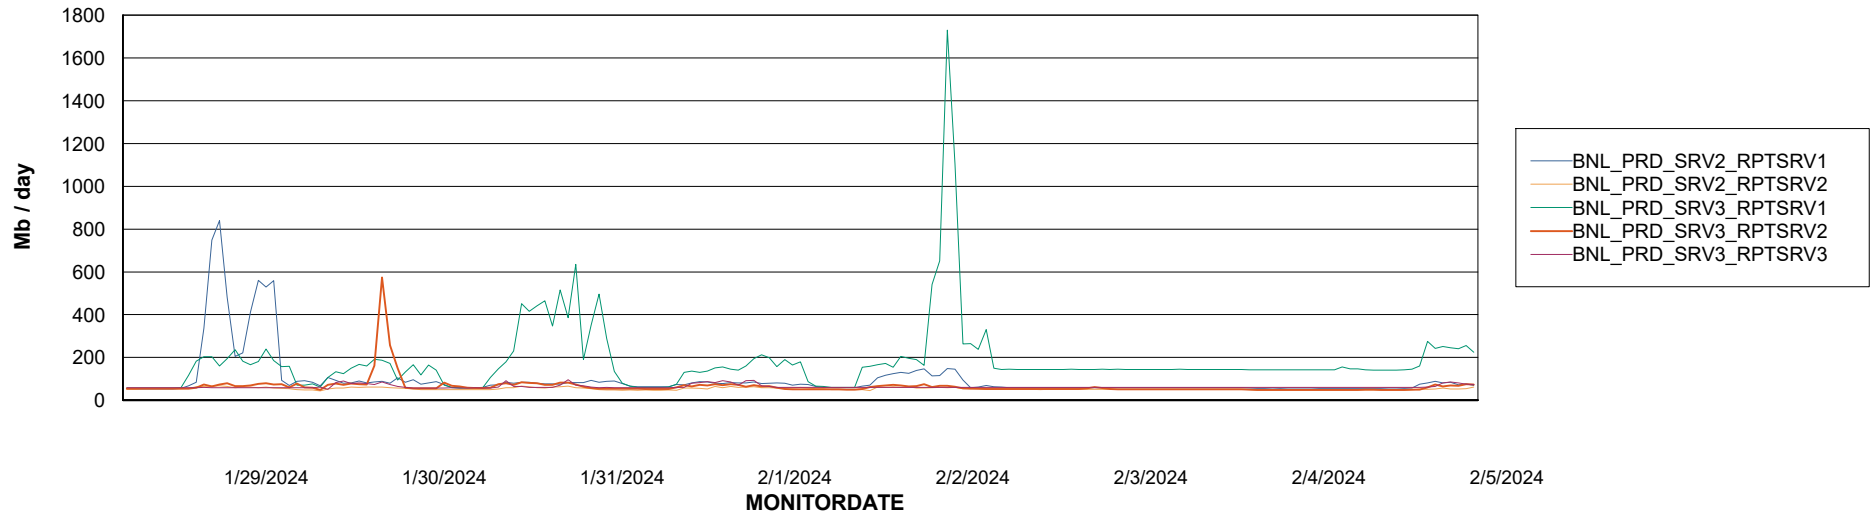

Avg memory used per ABS Server Service

Avg users per day per ABS server

Weekly SLA Customer Report

Customer BNL_Production
Database ID 83

ABSolute Web Component Services

Avg memory used per ReportServer Service