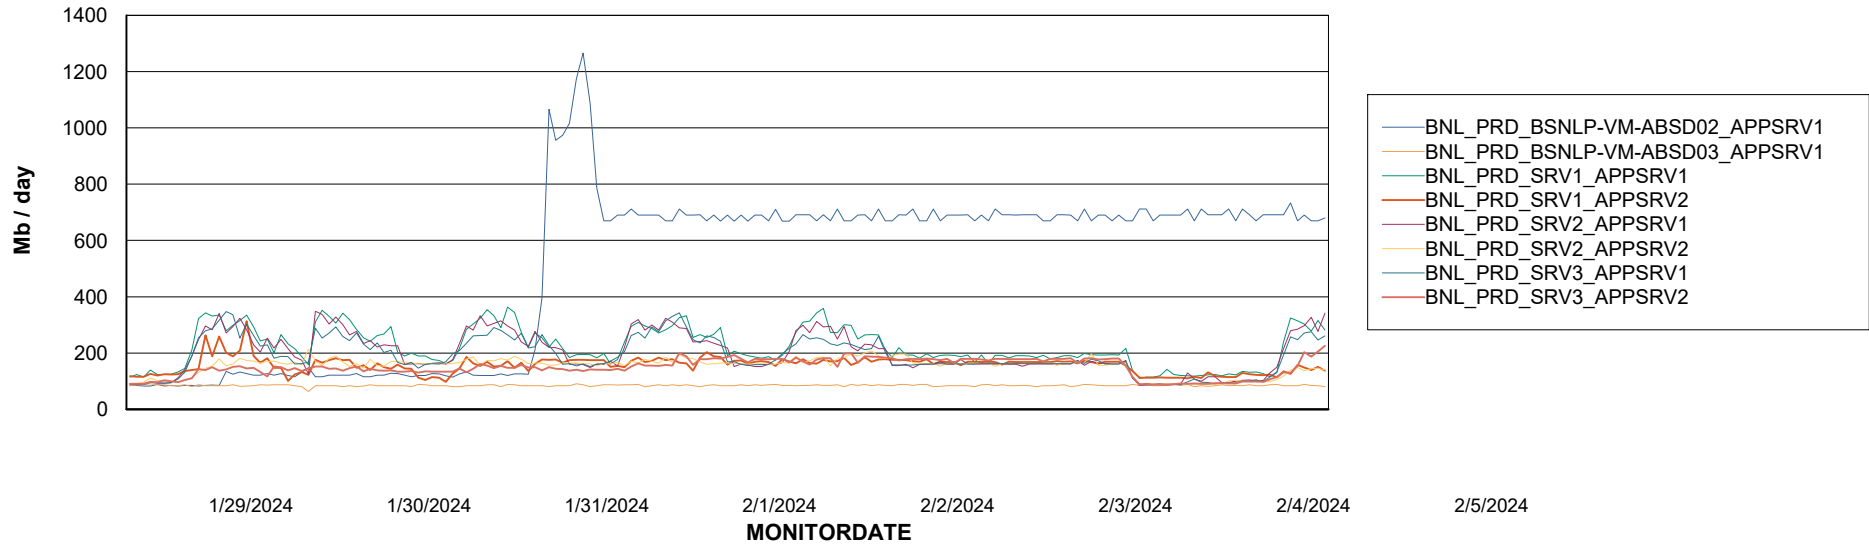

ABSSolute Application Server Services

Avg memory used per ABS Server Service