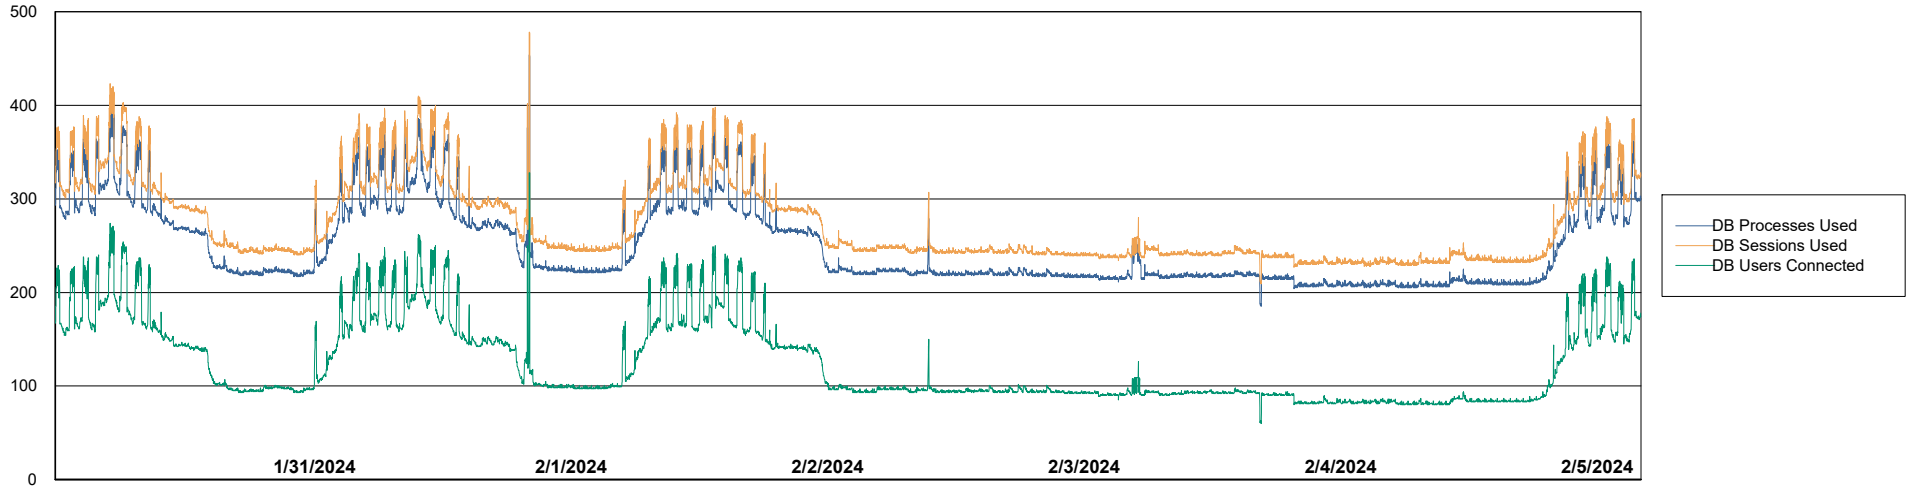

Harddisk Usage BNL_PRD_vm-absa03

| | Free disk space on C: (%) | Total disk space on C: (Gb) | Used disk space on C: (Gb) | Free disk space on D: (%) | Total disk space on D: (Gb) | Used disk space on D: (Gb) | Free disk space on E: (%) | Total disk space on E: (Gb) | Used disk space on E: (Gb) |
|-----------|---------------------------|-----------------------------|----------------------------|---------------------------|-----------------------------|----------------------------|---------------------------|-----------------------------|----------------------------|
| 2/5/2024 | 70 | 127 | 38 | 34 | 127 | 84 | 92 | 64 | 5 |
| 2/4/2024 | 70 | 127 | 38 | 34 | 127 | 84 | 92 | 64 | 5 |
| 2/3/2024 | 70 | 127 | 38 | 34 | 127 | 84 | 92 | 64 | 5 |
| 2/2/2024 | 70 | 127 | 38 | 34 | 127 | 84 | 92 | 64 | 5 |
| 2/1/2024 | 70 | 127 | 38 | 34 | 127 | 84 | 92 | 64 | 5 |
| 1/31/2024 | 70 | 127 | 38 | 34 | 127 | 84 | 92 | 64 | 5 |
| 1/30/2024 | 70 | 127 | 38 | 34 | 127 | 84 | 92 | 64 | 5 |

Weekly SLA Customer Report

Customer BNL_Production
Database ID 83

Database Performance BNLDB_Production

Weekly SLA Customer Report

Customer BNL_Production
Database ID 83

Database Performance BNLDB_Standby

DB Processes Max 0
DB Processes Max 4
DB Processes Max 1,000