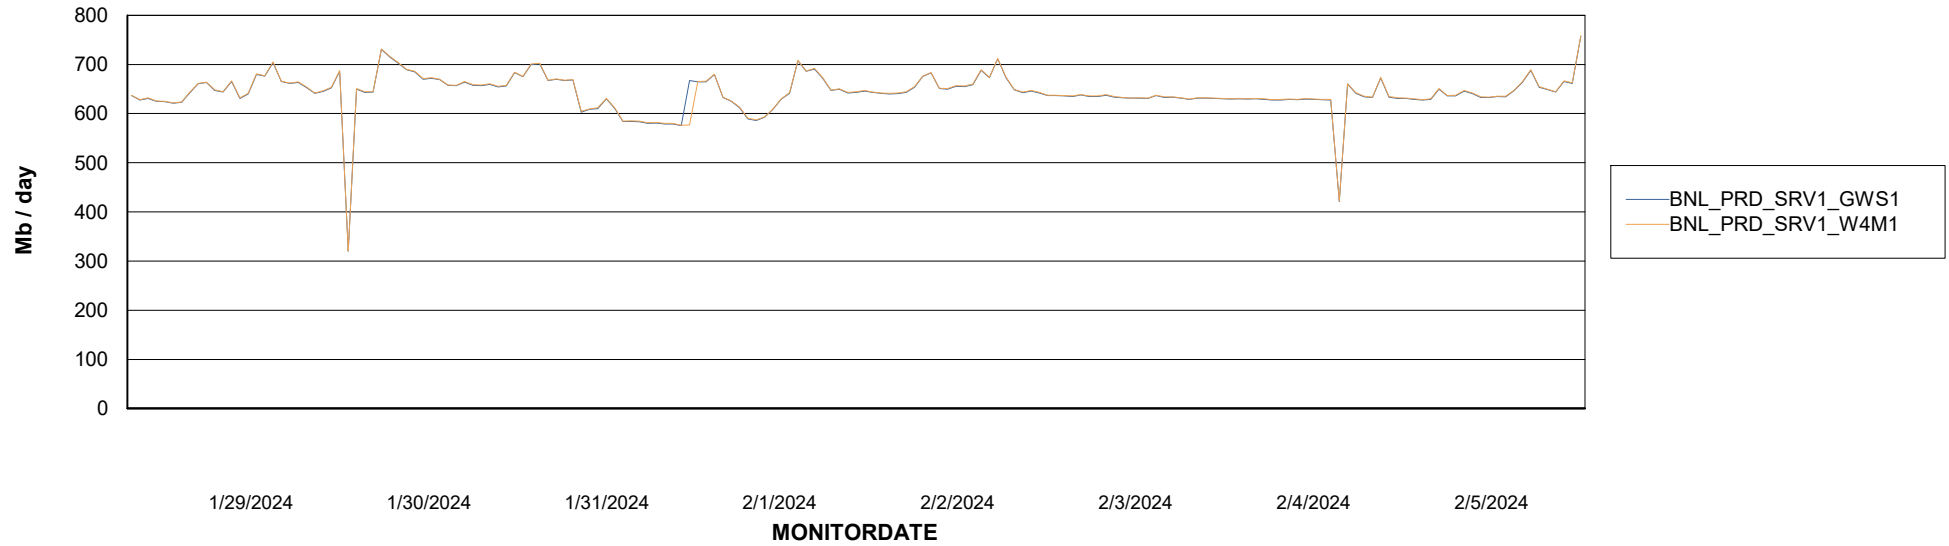

ABSSolute Web Component Services

Avg memory used per ABS Web component