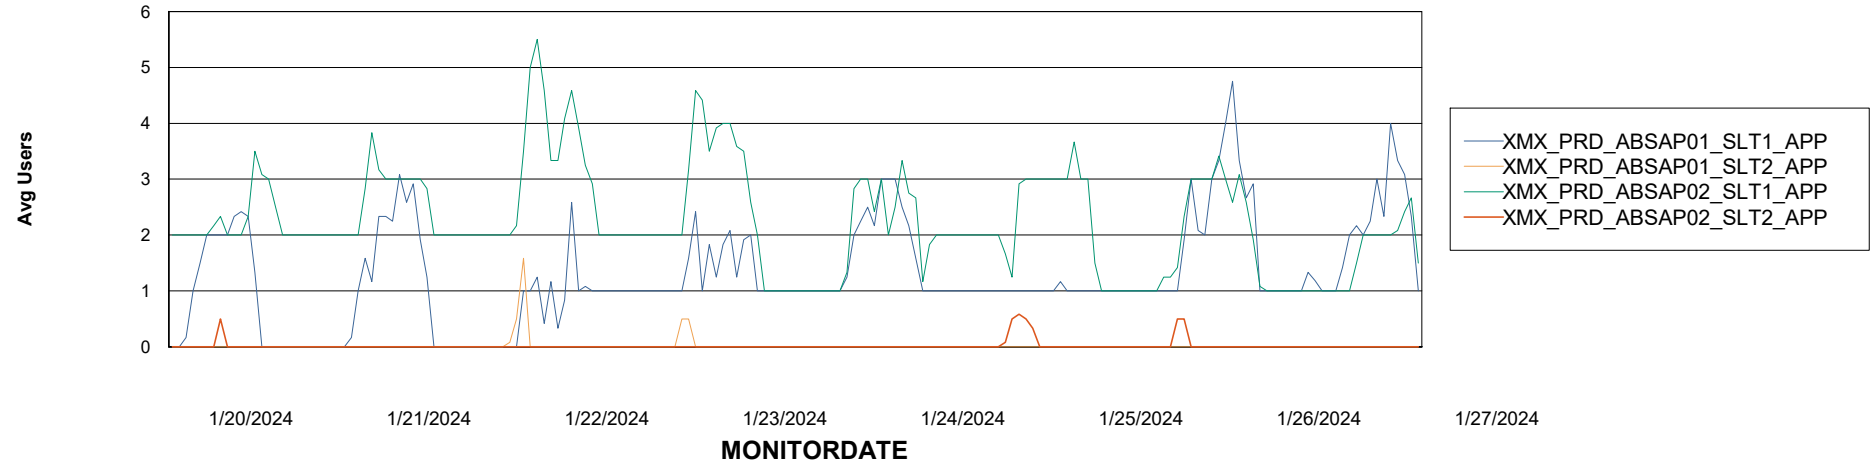

Database Tablespace XMX_PROD_ABSDB01_PRDB_ABS1

Date	Tablespace Name	Filesize (Gb)	Usedsize (Gb)	Percentage free
1/27/2024	ABSDATA	5	4	22
	INDX	8	0	100
1/26/2024	ABSDATA	5	4	23
	INDX	8	0	100
1/25/2024	ABSDATA	5	4	23
	INDX	8	0	100
1/24/2024	ABSDATA	5	4	24
	INDX	8	0	100
1/23/2024	ABSDATA	5	4	24
	INDX	8	0	100
1/22/2024	ABSDATA	5	4	26
	INDX	8	0	100
1/21/2024	ABSDATA	5	4	26
	INDX	8	0	100

Weekly SLA Customer Report

Customer XMX Production (24/7)
Database ID 146

Standby Database Health XMX Production (24/7)

Recovery lag for last 7 days

Weekly SLA Customer Report

Customer XMX Production (24/7)
Database ID 146

ABSSolute Application Server Services

Avg memory used per ABS Server Service

Avg users per day per ABS server

Weekly SLA Customer Report

Customer XMX Production (24/7)
Database ID 146

ABSSolute Application ReportServer Services