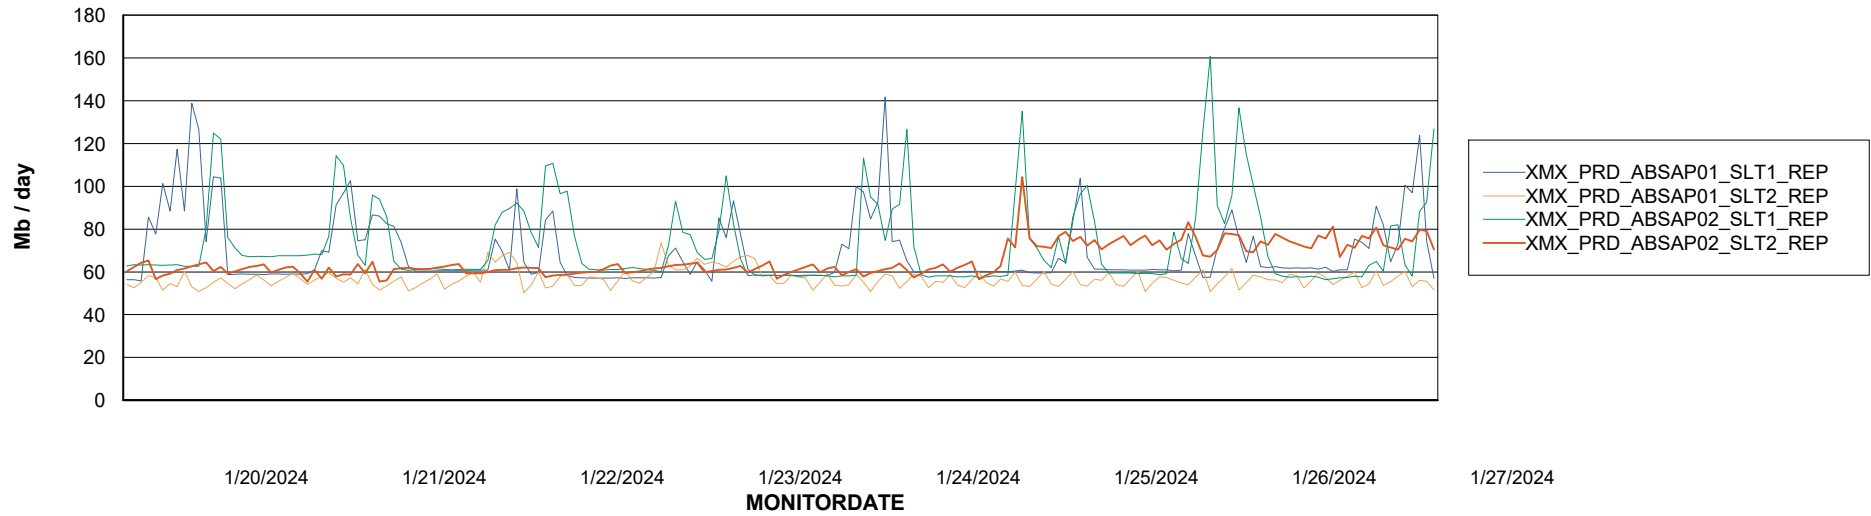

ABSSolute Application ReportServer Services

Avg memory used per ReportServer Service