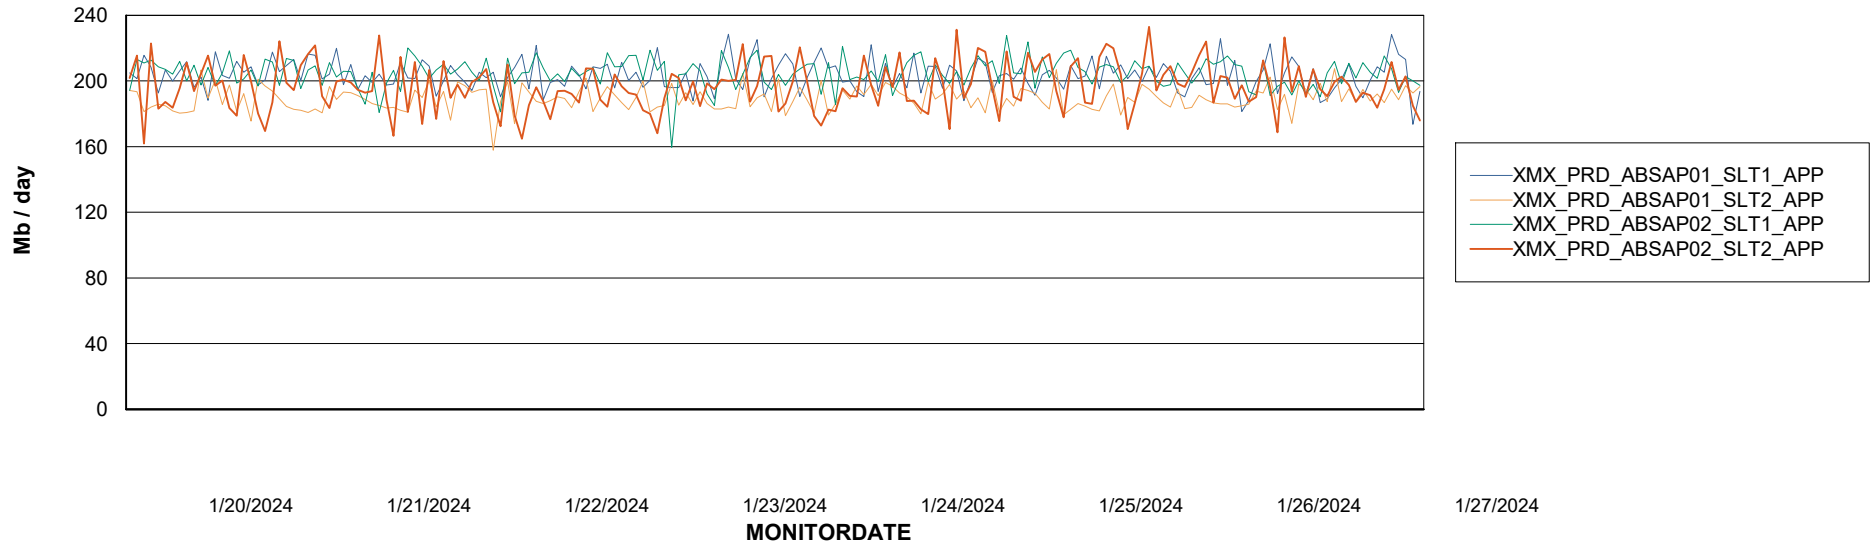

ABSSolute Application Server Services

Avg memory used per ABS Server Service