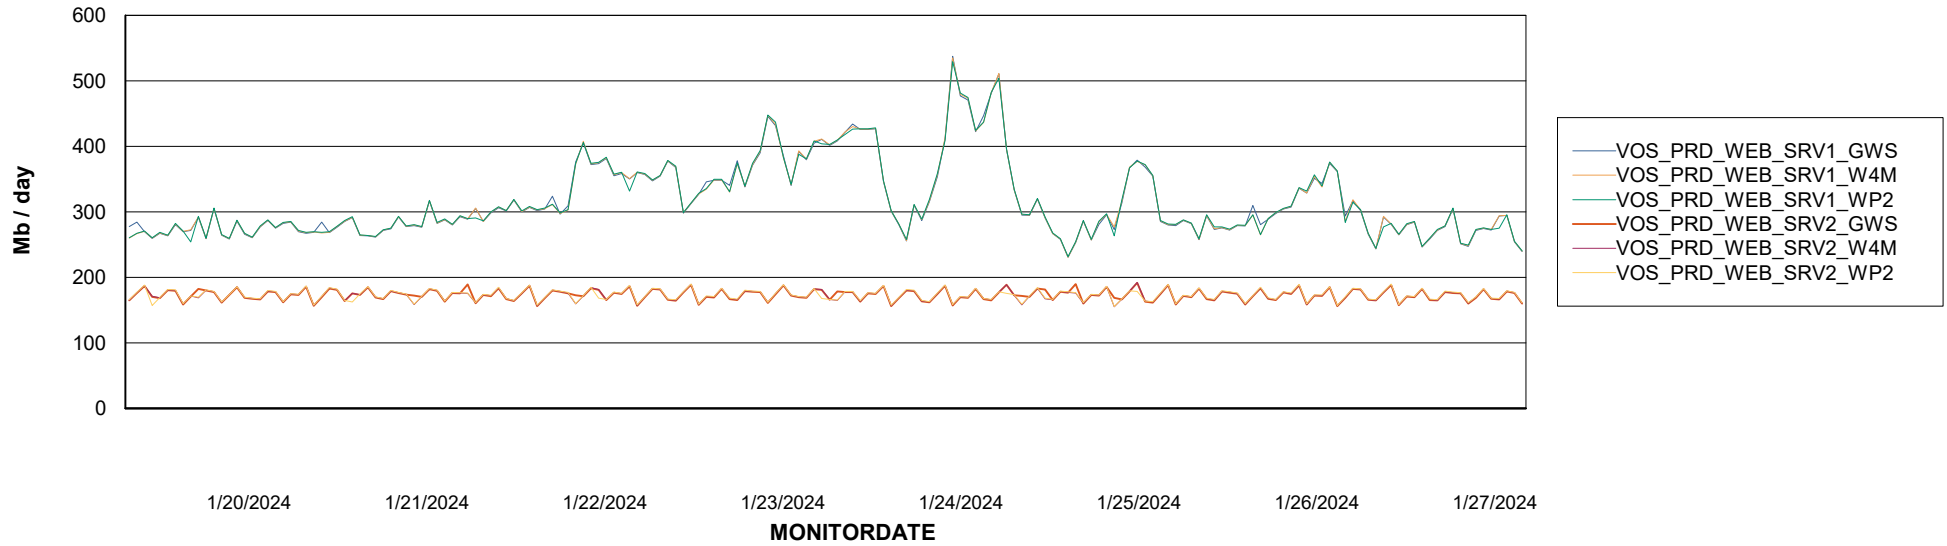

ABSSolute Web Component Services

Avg memory used per ABS Web component