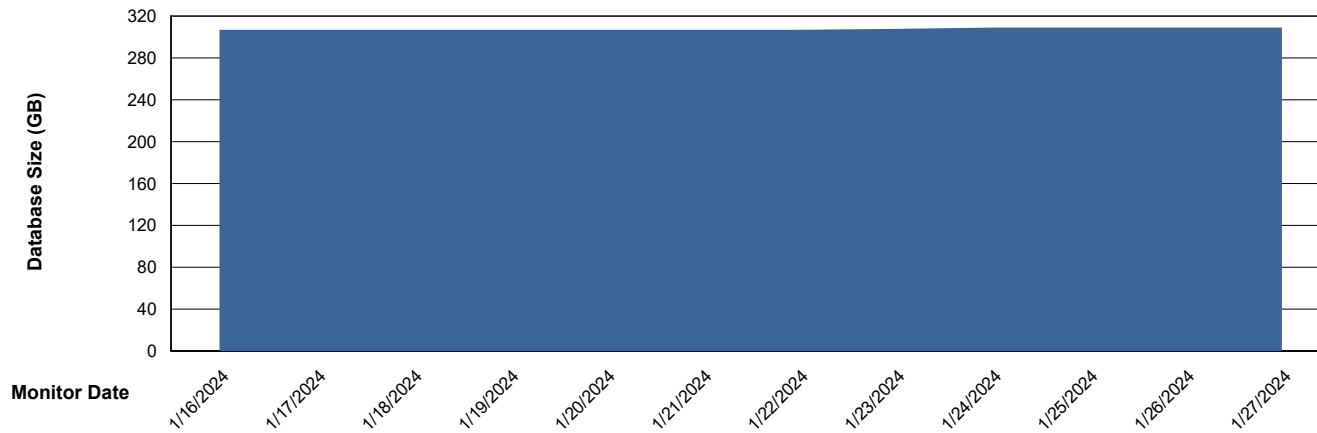

DATABASE SIZE VOS_PRD_ABSORA1-2022_ABS1

Database growth over last month