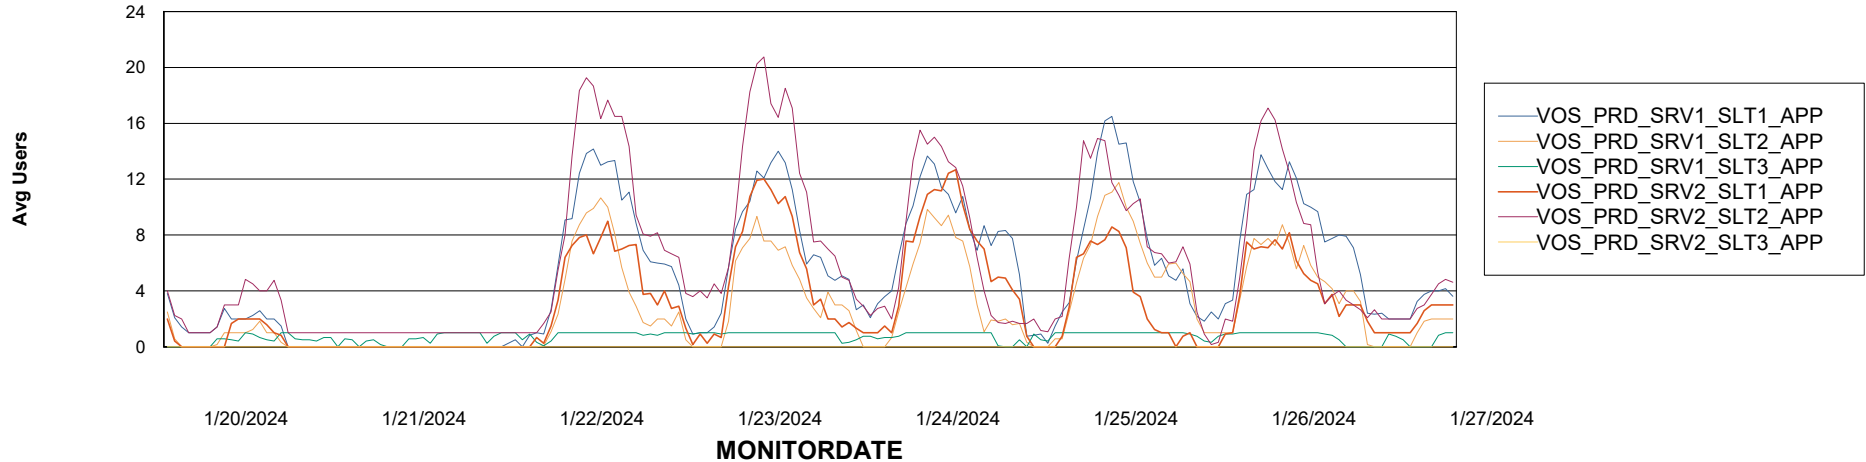

Avg users per day per ABS server