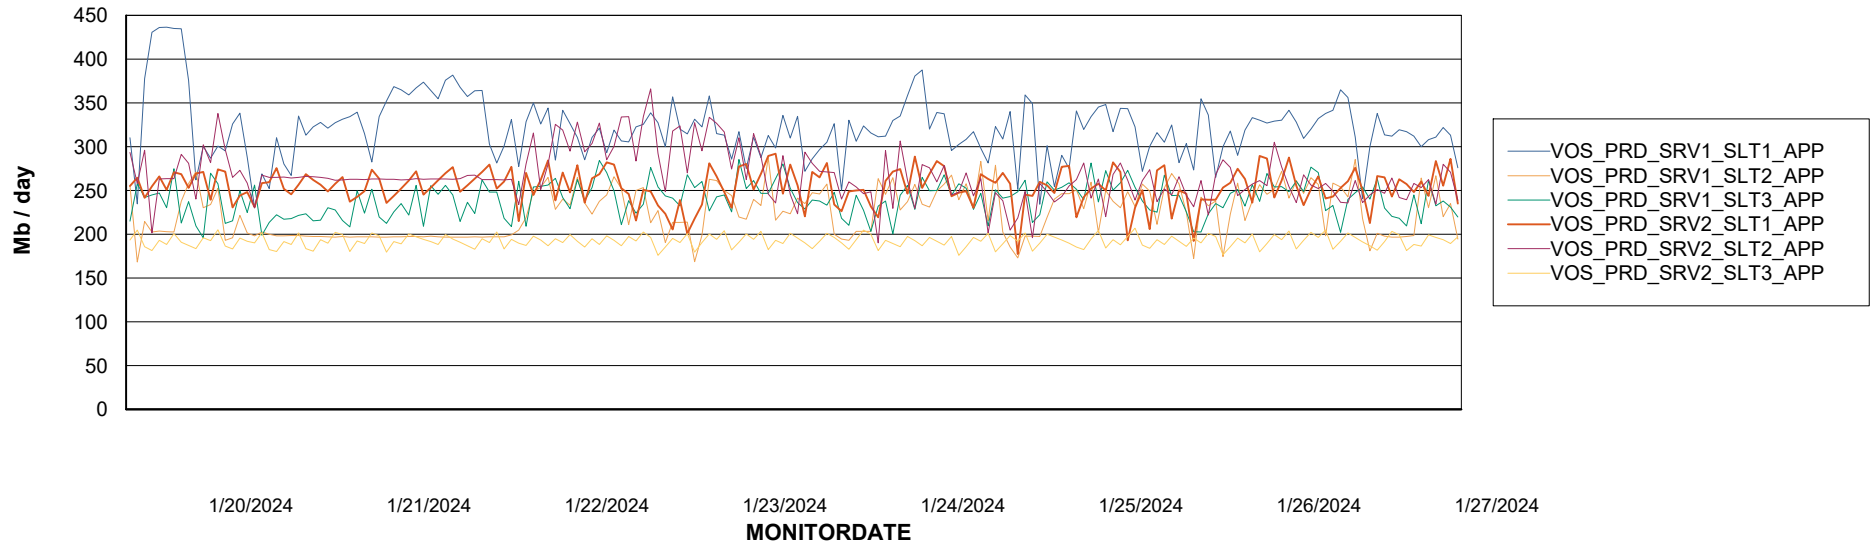

ABSSolute Application Server Services

Avg memory used per ABS Server Service