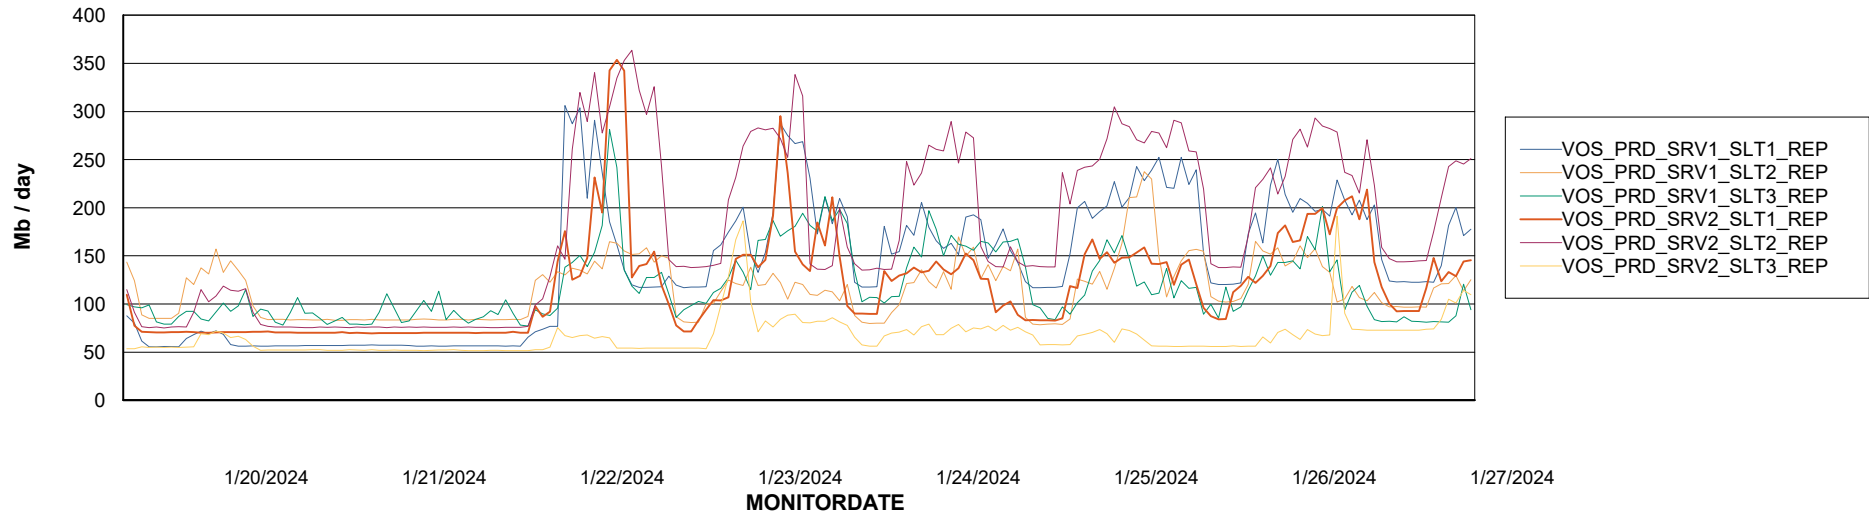

Avg memory used per ABS Server Service

Avg users per day per ABS server

Weekly SLA Customer Report

Customer VOS_Production
Database ID 143

ABSSolute Application ReportServer Services

Avg memory used per ReportServer Service