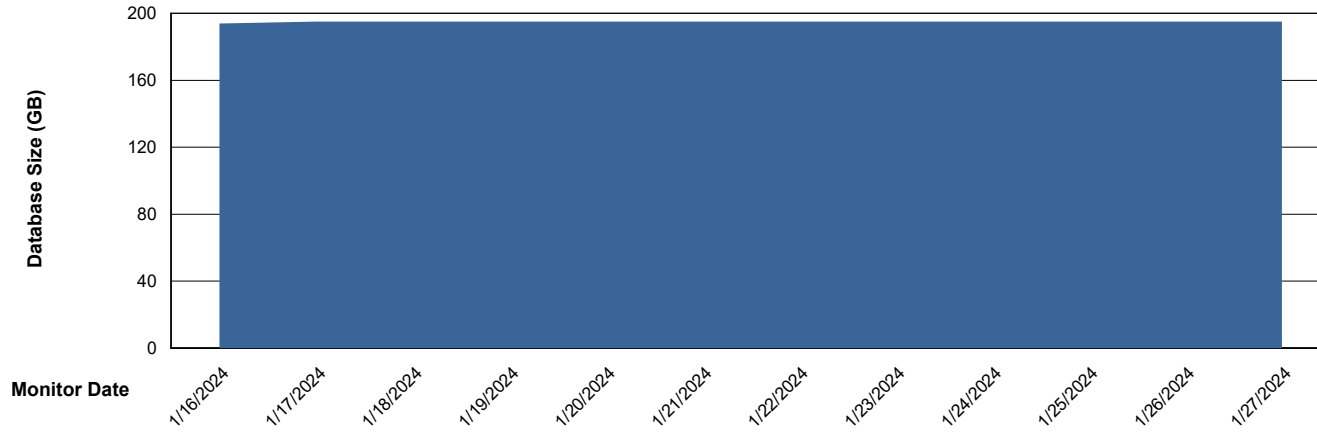

DATABASE SIZE VOS_PRD_ABSBI-2018_ABS1

Database growth over last month