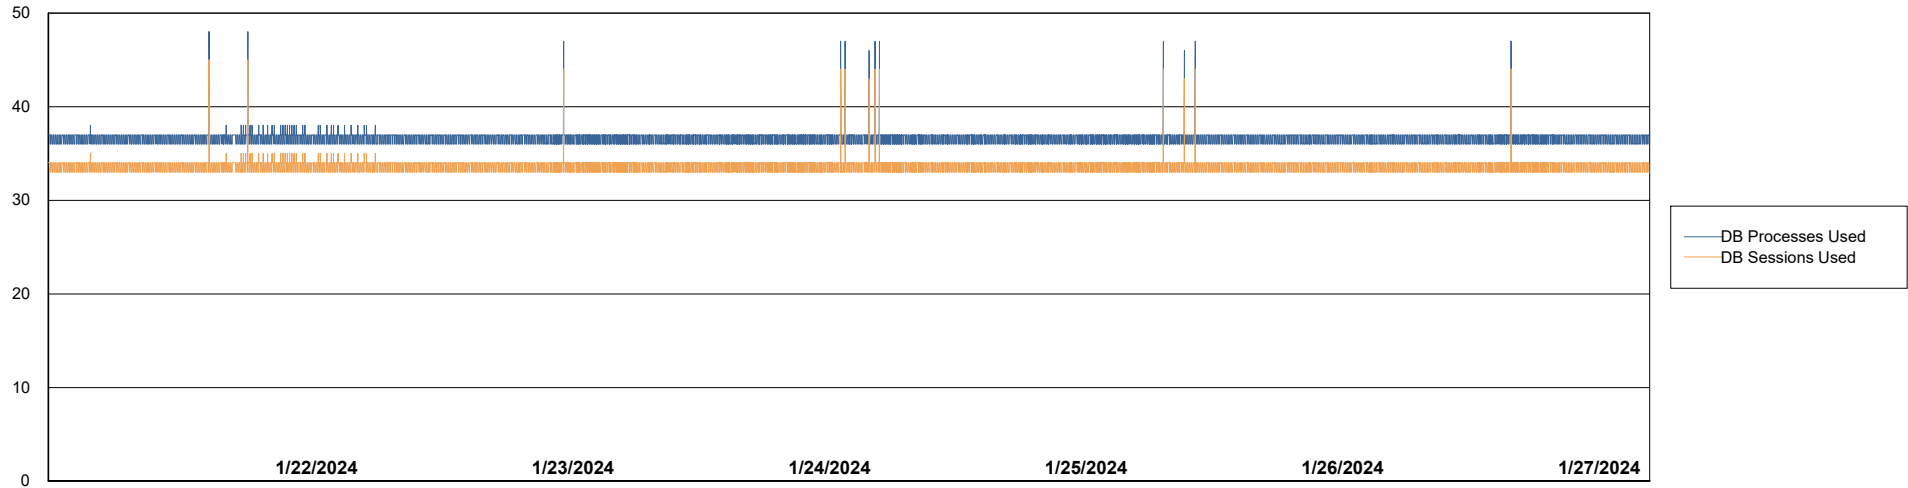

Weekly SLA Customer Report

Customer VEN_Production
Database ID 35

Database Performance VENDB_Production_ABS1

Weekly SLA Customer Report

Customer VEN_Production
Database ID 35

Database Performance VENDB_Standby_ABS1_SB

DB Processes Max 300

Weekly SLA Customer Report

Customer VEN_Production
 Database ID 35

DATABASE SIZE VENDB_Production_ABS1

Database growth over last month

Database Tablespace VENDB_Production_ABS1

Date	Tablespace Name	Filesize (Gb)	Usedsize (Gb)	Percentage free
1/27/2024	ABSDATA	222	186	16
	INDX	216	174	19
1/26/2024	ABSDATA	222	186	16
	INDX	216	174	19
1/25/2024	ABSDATA	222	187	16
	INDX	216	174	19
1/24/2024	ABSDATA	222	186	16
	INDX	216	174	19
1/23/2024	ABSDATA	222	186	16
	INDX	216	174	19
1/22/2024	ABSDATA	222	186	16
	INDX	216	174	19
1/21/2024	ABSDATA	222	186	16
	INDX	216	174	19