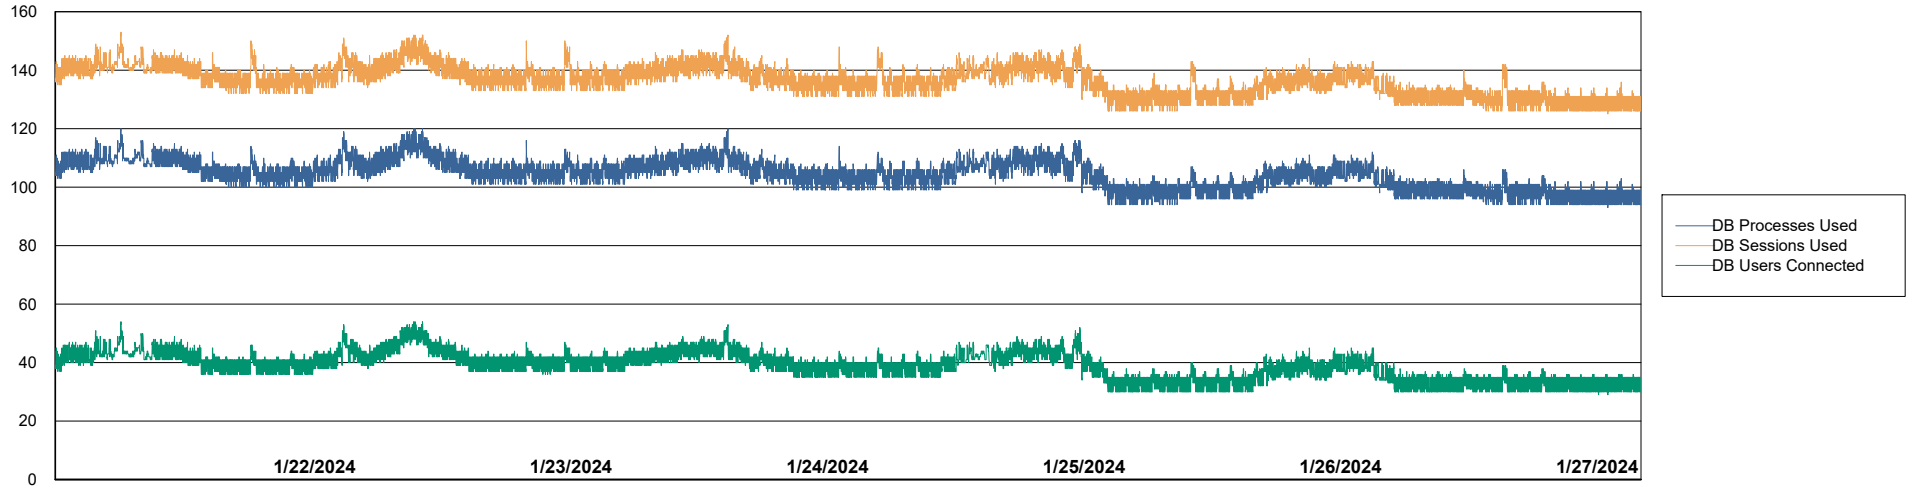

Harddisk Usage VEN_PRD_VENABS07_SB-DB

	Free disk space on C: (%)	Total disk space on C: (Gb)	Used disk space on C: (Gb)	Free disk space on D: (%)	Total disk space on D: (Gb)	Used disk space on D: (Gb)	Free disk space on E: (%)	Total disk space on E: (Gb)	Used disk space on E: (Gb)
1/27/2024	38	102	64	19	1,000	807	87	400	52
1/26/2024	38	102	64	19	1,000	807	87	400	53
1/25/2024	38	102	63	19	1,000	807	65	400	141
1/24/2024	38	102	63	19	1,000	807	84	400	65
1/23/2024	38	102	63	19	1,000	807	86	400	55
1/22/2024	38	102	63	19	1,000	807	85	400	62
1/21/2024	38	102	63	20	1,000	802	84	400	66

Weekly SLA Customer Report

Customer VEN_Production
Database ID 35

Database Performance VENDB_Production_ABS1

Weekly SLA Customer Report

Customer VEN_Production
Database ID 35

Database Performance VENDB_Standby_ABS1_SB