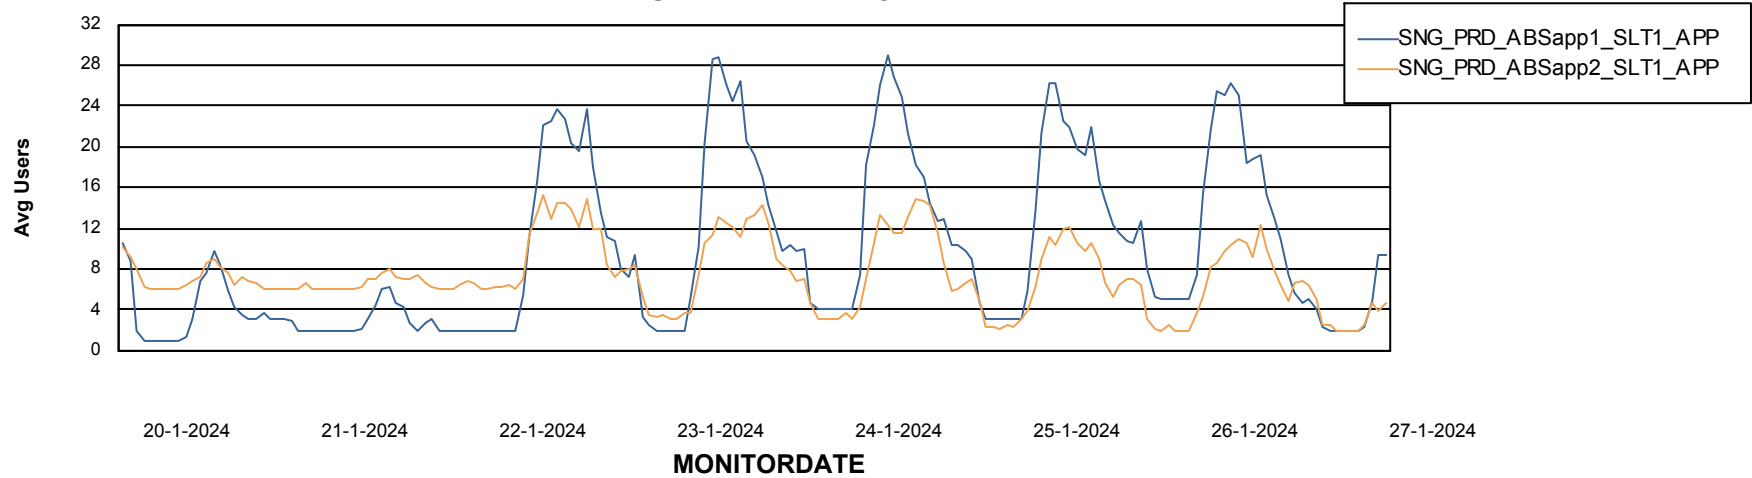

Avg users per day per ABS server