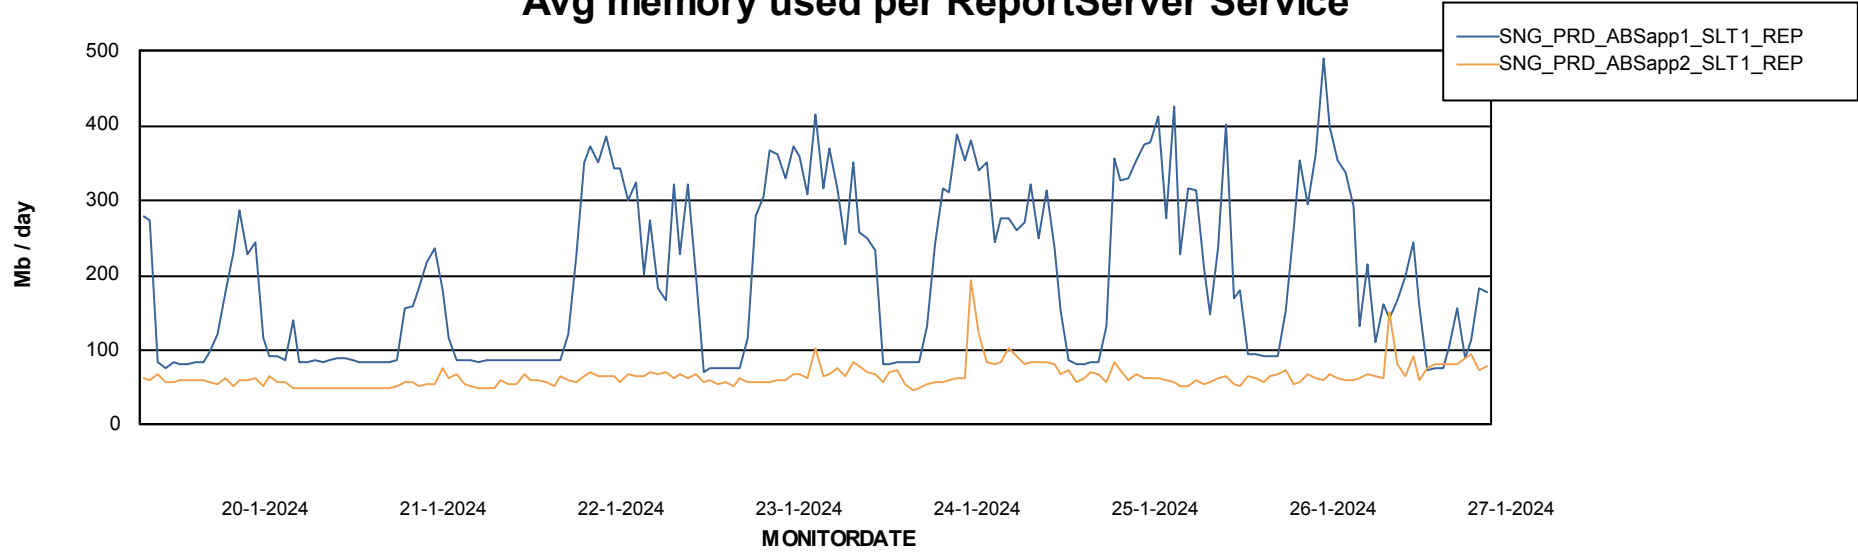

ABSSolute Application ReportServer Services

Avg memory used per ReportServer Service