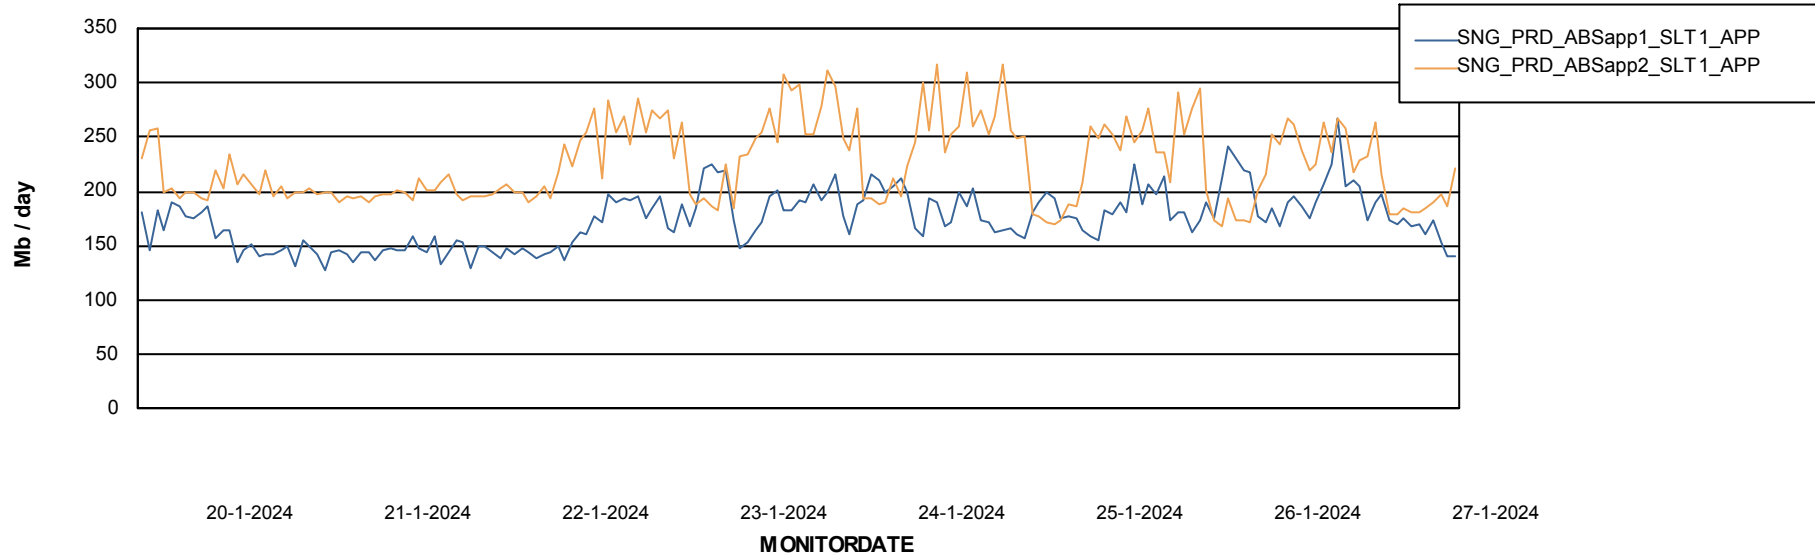

ABSSolute Application Server Services

Avg memory used per ABS Server Service