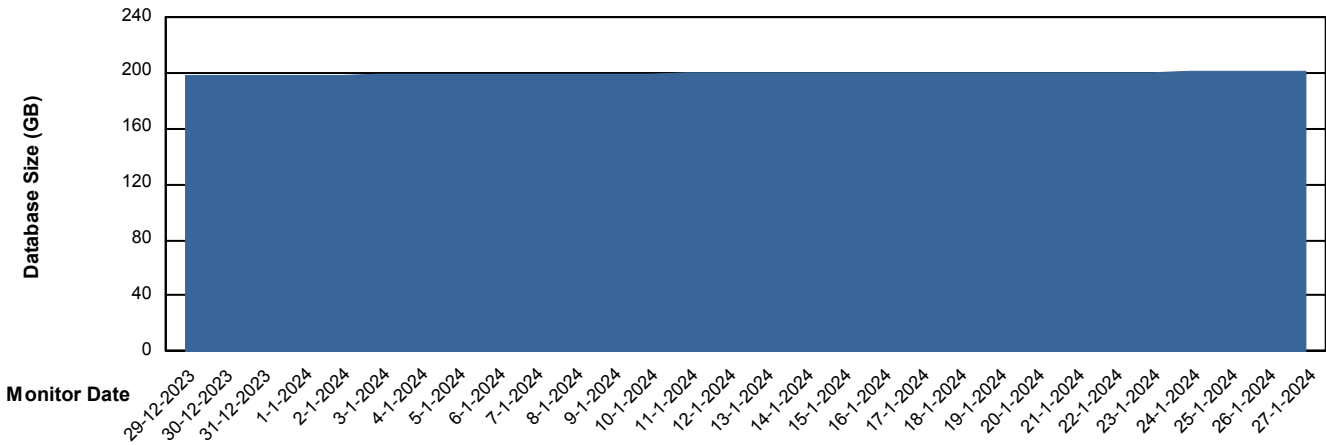

Database growth over last month

Database Tablespace SNG_PRD_ORACLE1

Date	Tablespace Name	Filesize (Gb)	Usedsize (Gb)	Percentage free
27-1-2024	ABSDATA	54	42	22
	INDX	146	115	21
26-1-2024	ABSDATA	54	42	22
	INDX	146	115	21
25-1-2024	ABSDATA	54	42	22
	INDX	146	115	21
24-1-2024	ABSDATA	54	42	22
	INDX	146	115	21
23-1-2024	ABSDATA	54	42	22
	INDX	146	115	21
22-1-2024	ABSDATA	54	42	22
	INDX	146	115	21
21-1-2024	ABSDATA	54	42	22
	INDX	146	115	21